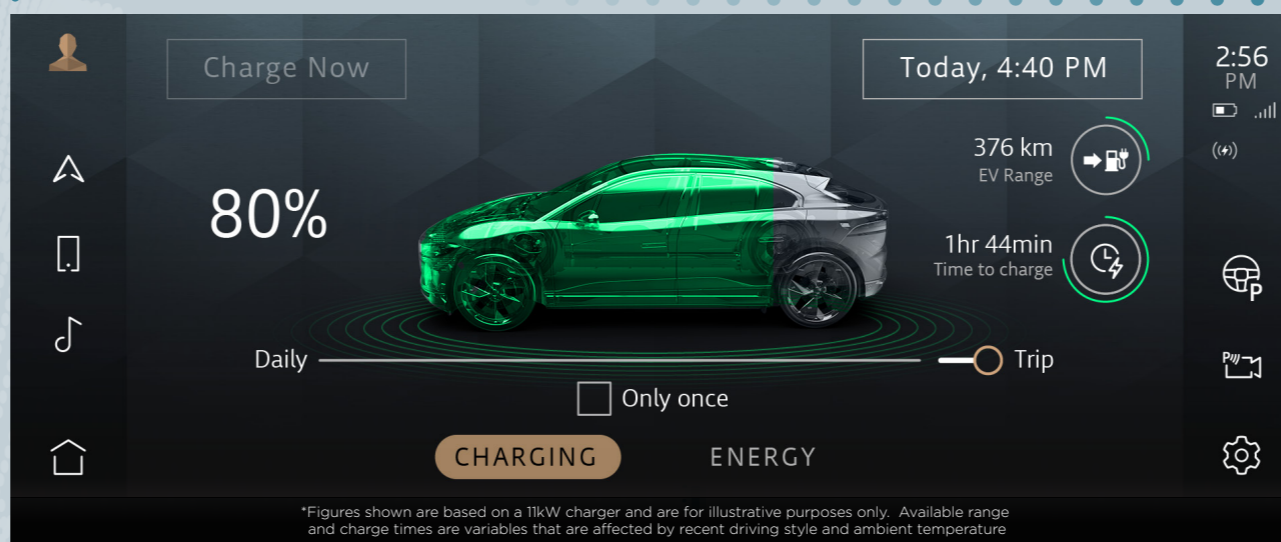

FUTURE-PROOFED

Enhanced software-over-the-air (SOTA) capability means that maps automatically update in the background. SOTA also enables new features to be added, ensuring your infotainment experience improves over time

ORGANISED AND ON-TIME

Link your Microsoft or Google Calendar to your car and see what your day ahead looks like. Appointments including addresses will be transferred automatically to your Navigation system from the home screen

SEAMLESS CONNECTIVITY

Apple CarPlay is standard. As is Android Auto and Baidu Car Life³

EMBEDDED SPOTIFY

A fully integrated Spotify experience, provides customers with unlimited music streaming and instant access to more than 50 million tracks and more than 700 thousand podcasts - without having to connect a phone. Deezer and TuneIn embedded apps are also provided⁴