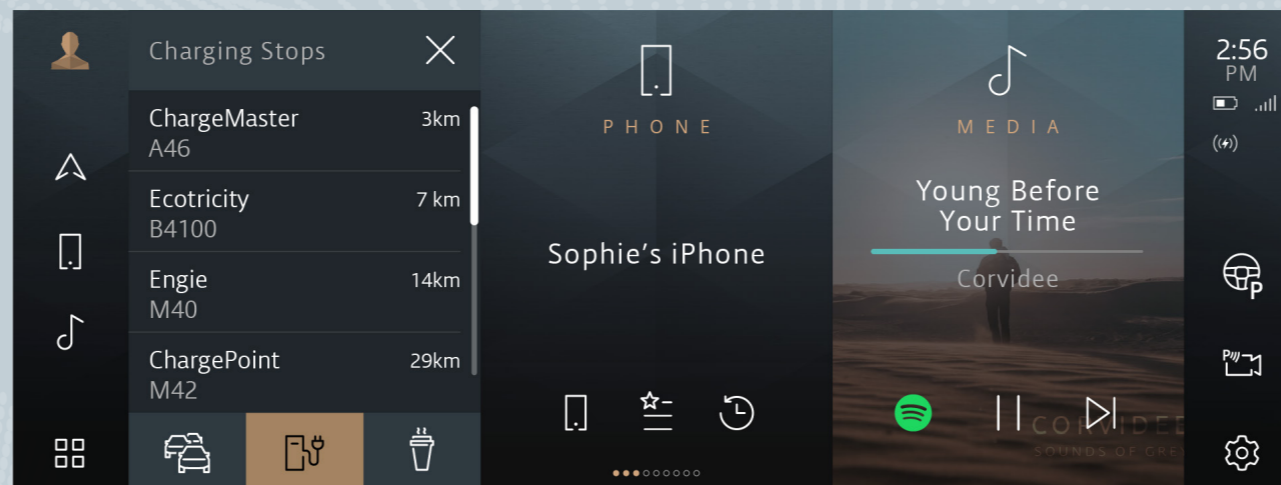

ALL-NEW CONNECTED NAVIGATION

Cloud connectivity and machine learning make every journey easier. Online Routing and live traffic Information synchs with Dynamic Routing capability to keep you on the fastest route available, while the voice guidance automatically mutes when you're driving along the roads you know

PUBLIC CHARGING MADE SIMPLE

PIVI PRO highlights charging station locations, availability, cost and estimated charge time¹. It will also add charging stations to your route where the battery charge is predicted to be low²

FUTURE-PROOFED

Enhanced software-over-the-air (SOTA) capability means that maps automatically update in the background. SOTA also enables new features to be added, ensuring your infotainment experience improves over time

ORGANISED AND ON-TIME

Link your Microsoft or Google Calendar to your car and see what your day ahead looks like. Appointments including addresses will be transferred automatically to your Navigation system from the home screen

¹ Where supported

² Navigation features will continue to be enhanced via software-over-the air updates

³ Dependant on market availability

⁴ Spotify Premium subscription required

⁵ Unlimited data is provided by the eSIM and applies to connected services and features for their respective subscription periods

SEAMLESS CONNECTIVITY

Apple CarPlay is standard. As is Android Auto and Baidu Car Life³

EMBEDDED SPOTIFY

A fully integrated Spotify experience, provides customers with unlimited music streaming and instant access to more than 50 million tracks and more than 700 thousand podcasts - without having to connect a phone. Deezer and TuneIn embedded apps are also provided⁴

COMES WITH DATA

With an integrated eSIM, enjoy all the data you need to keep you connected without the need for a contract or a separate SIM card⁵

CELLULAR INTERNET

connectivity can roam across multiple network providers to maximise signal coverage

MAKE THE RIGHT CALL

Pivi Pro can connect two phones via Bluetooth at the same time allowing either phone to be answered safely whilst driving

#IPACE