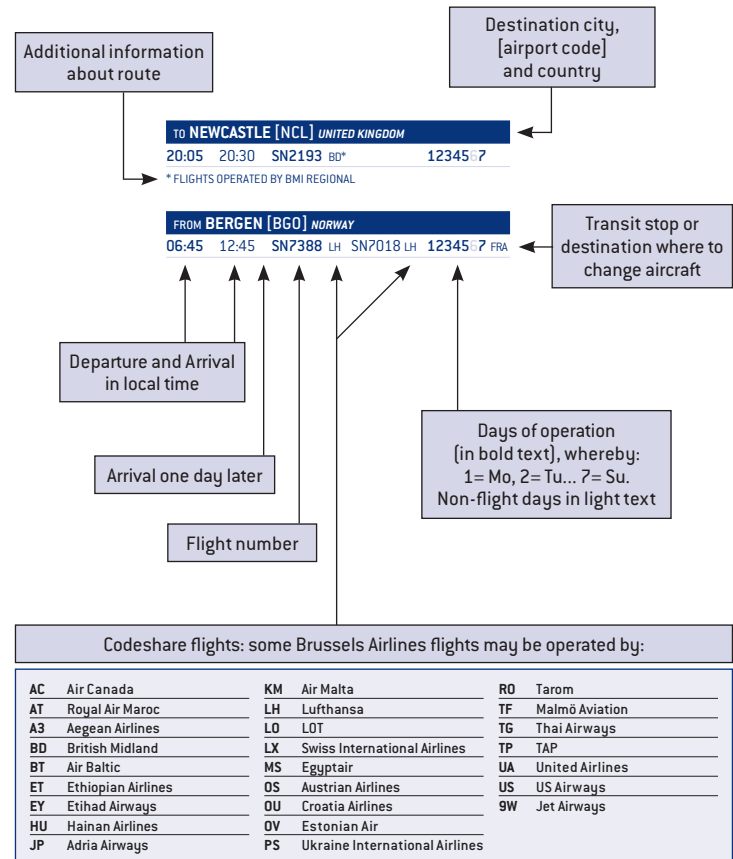

FLIGHT SCHEDULES

How to use the timetable

AD