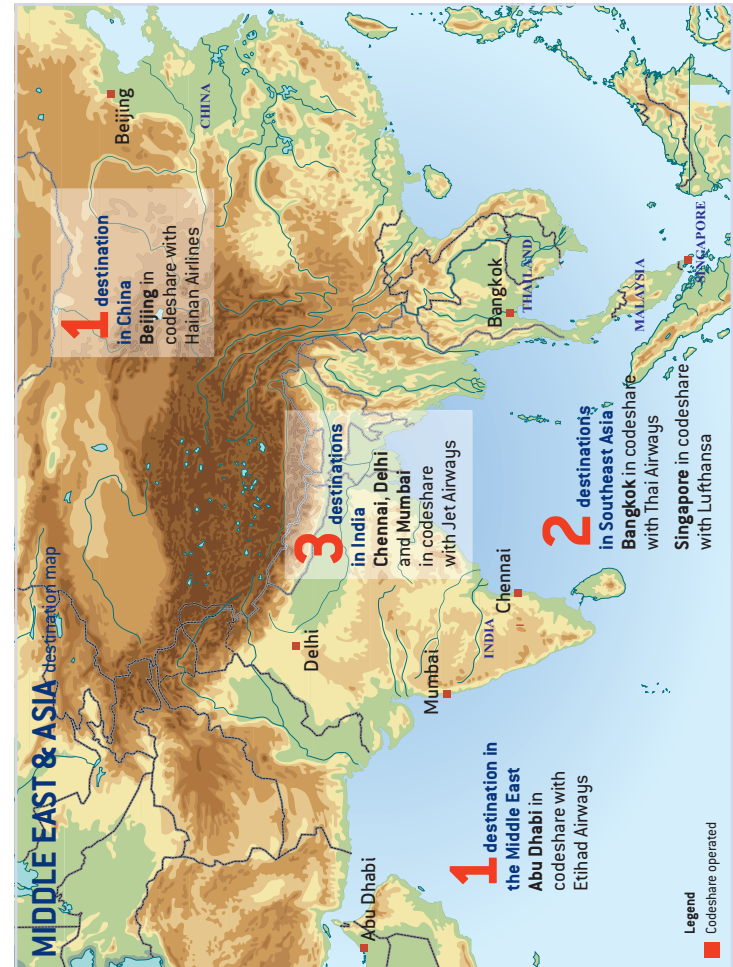

AFRICA destination map

EUROPE destination map

80

premium European destinations

Perfect for one-day, weekend and leisure trips

- Legend**
- Brussels Airlines operated
 - Codeshare operated

- ADRIA
- AEGEAN
- AIR CANADA
- AIR CHINA
- AIR NEW ZEALAND
- ANA
- ASIANA AIRLINES
- Austrian
- Blue1
- British Midland International
- brussels airlines
- CROATIA AIRLINES
- EGYPTAIR
- Ethiopian Airlines
- LOT POLISH AIRLINES
- Lufthansa
- Scandinavian Airlines
- SINGAPORE AIRLINES
- SOUTH AFRICAN AIRWAYS
- SWISS
- TAM
- TAP PORTUGAL
- THAI
- TURKISH AIRLINES
- UNITED
- US AIRWAYS