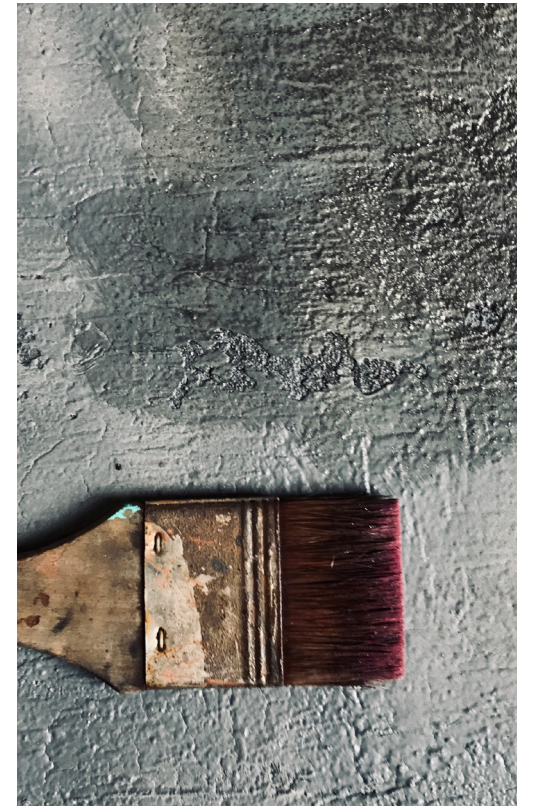

Ethnicraft

FURNITURE

SPRING NOVELTIES

2020

WWW.ETHNICRAFT.COM

New textures

This Spring, we continue our quest for good design, distinguished by outstanding craftsmanship, quality and creativity. Natural mineral powders and colour pigments blend together to form a distinctive texture, created and shaped by hand by our skilled artisans. Relying on some of the oldest artistic ancestral techniques, each table is unique, with its own character and identity. The Luna, Cosmos and Céleste collections' earthy tones and textures will add that touch of personality and authenticity to any space.

UNIQUENESS

Our artisans' creative improvisation will result in slight colour and texture variations. Exclusively made by hand, each piece is unique, embodying its own particularity, identity and character.