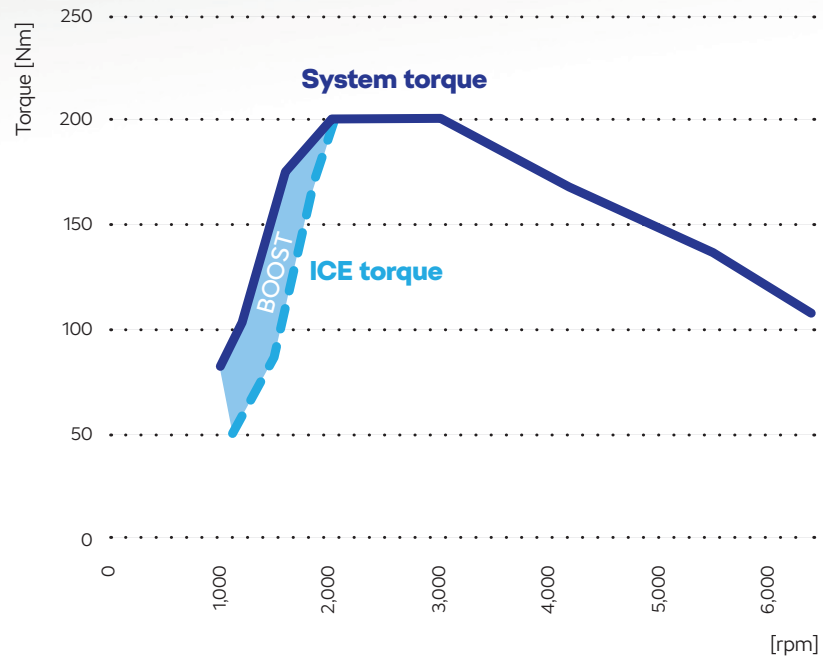

MAX. TORQUE: 200 Nm

MAX. POWER: 81 kW