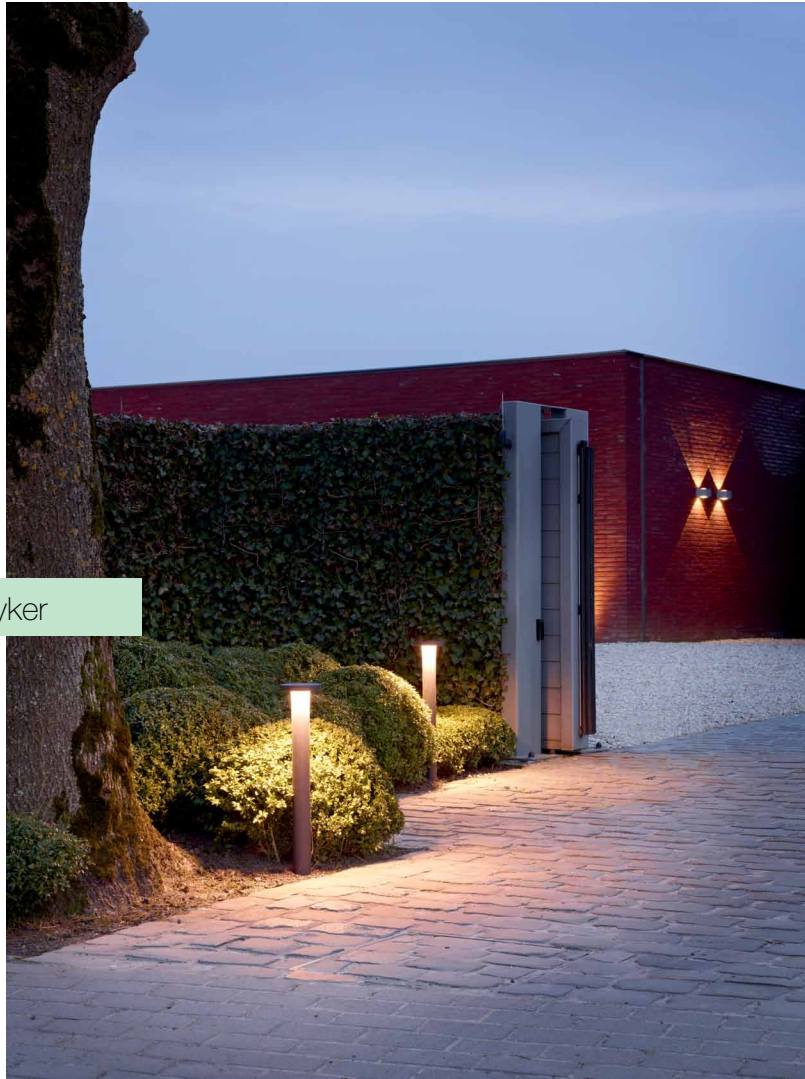

2014 outdoor

DELTA LIGHT®

Mono

Spyker

Logic

Momba

Oblix

Spyker