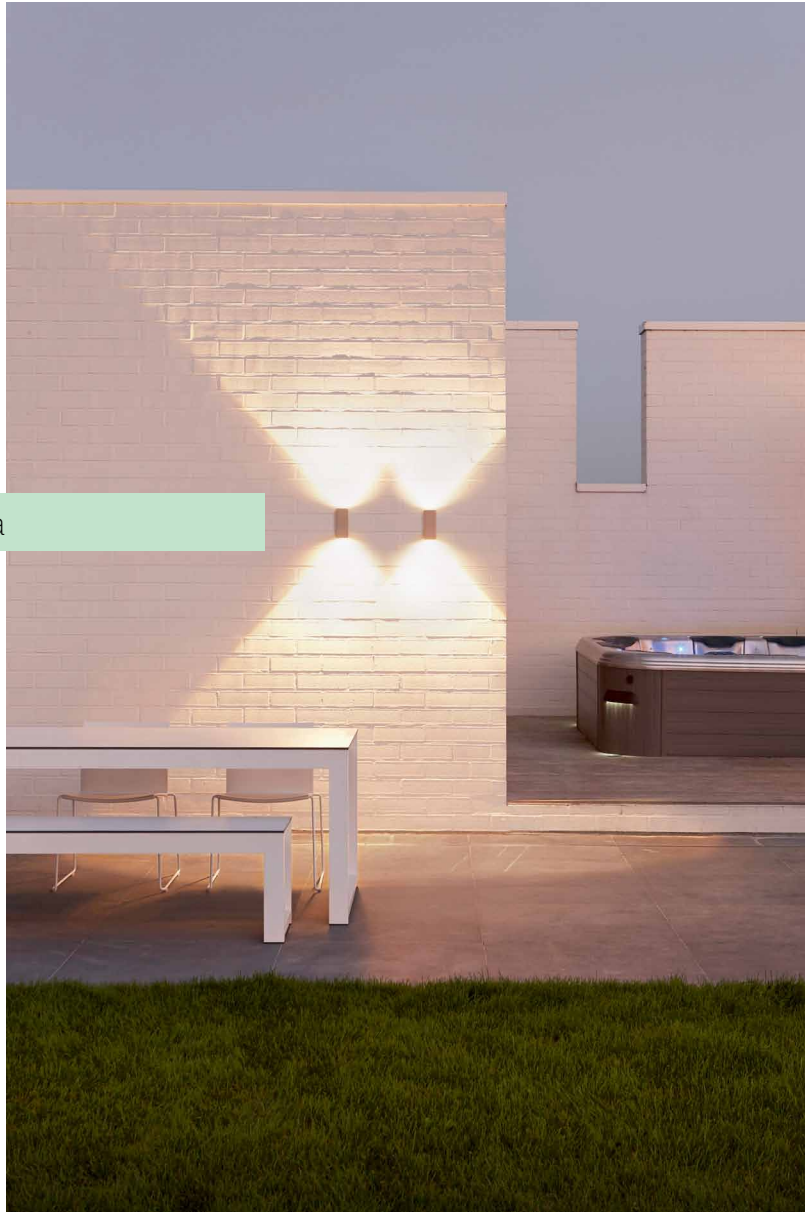

2014 outdoor

DELTA LIGHT®

Mono

Spyker

Logic

Momba

Oblix

Spyker