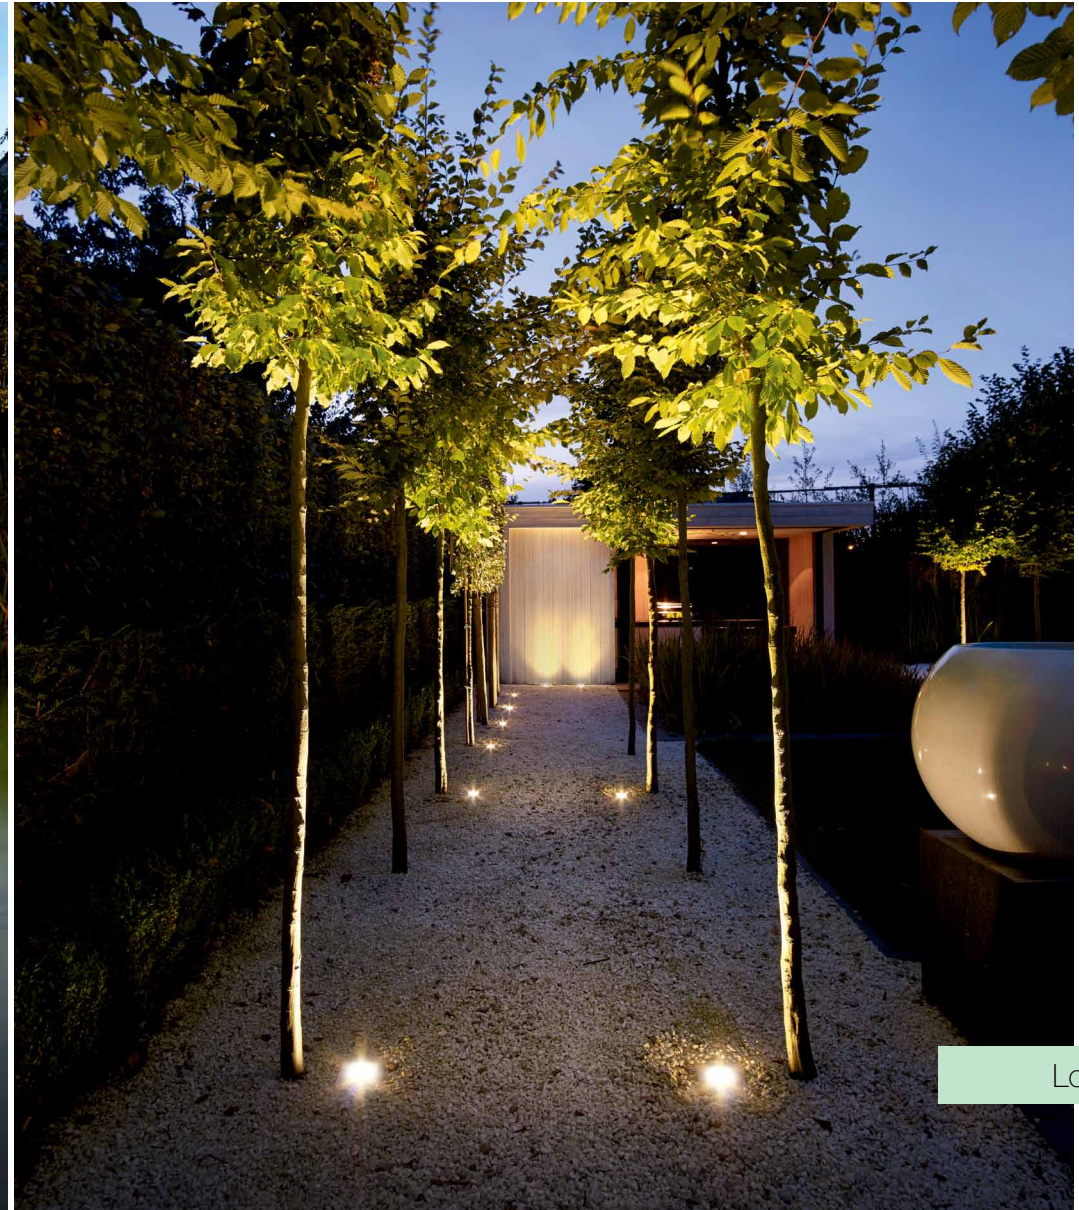

2014 outdoor

DELTA LIGHT®

Mono

Spyker

Logic

Momba

Oblix

Spyker