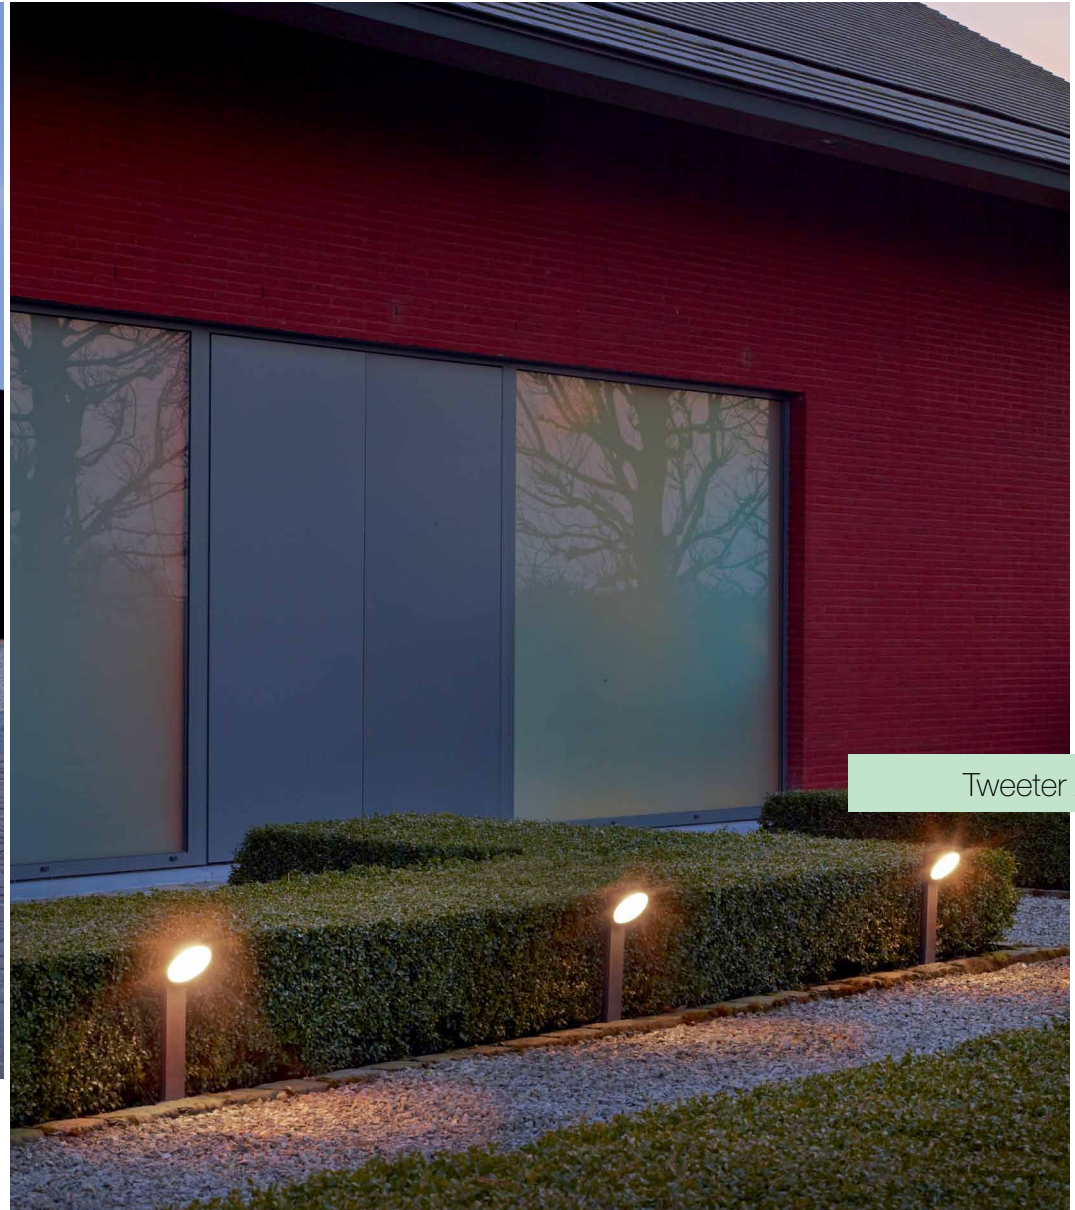

2014 outdoor

DELTA LIGHT®

Mono

Spyker

Logic

Momba

Oblix

Spyker