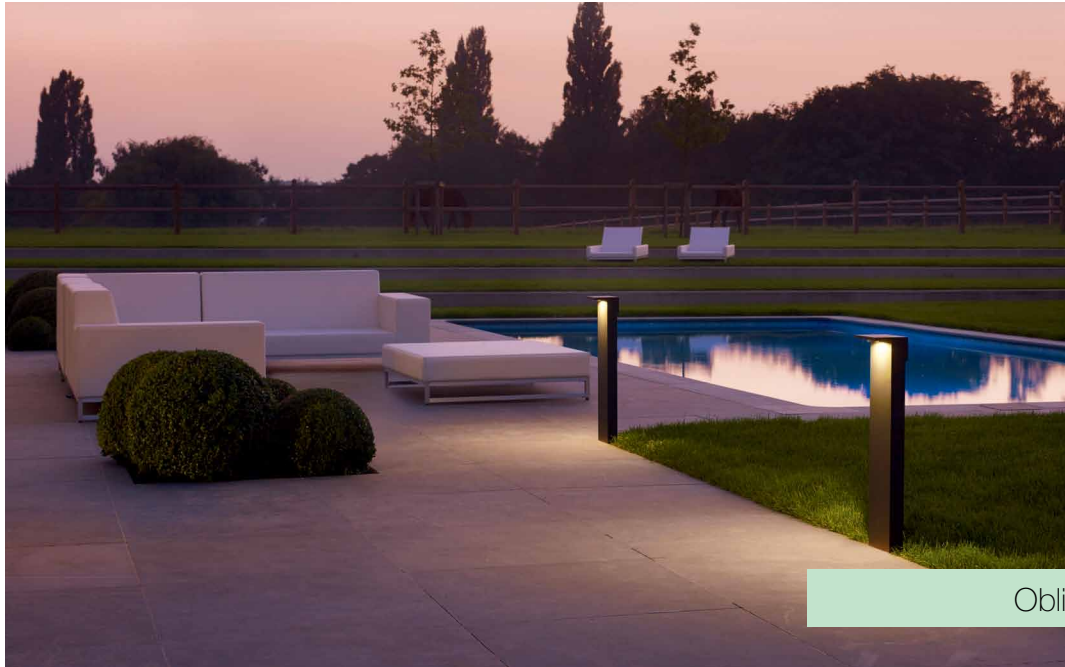

2014 outdoor

DELTA LIGHT®

Mono

Spyker

Logic

Momba

Oblix

Spyker