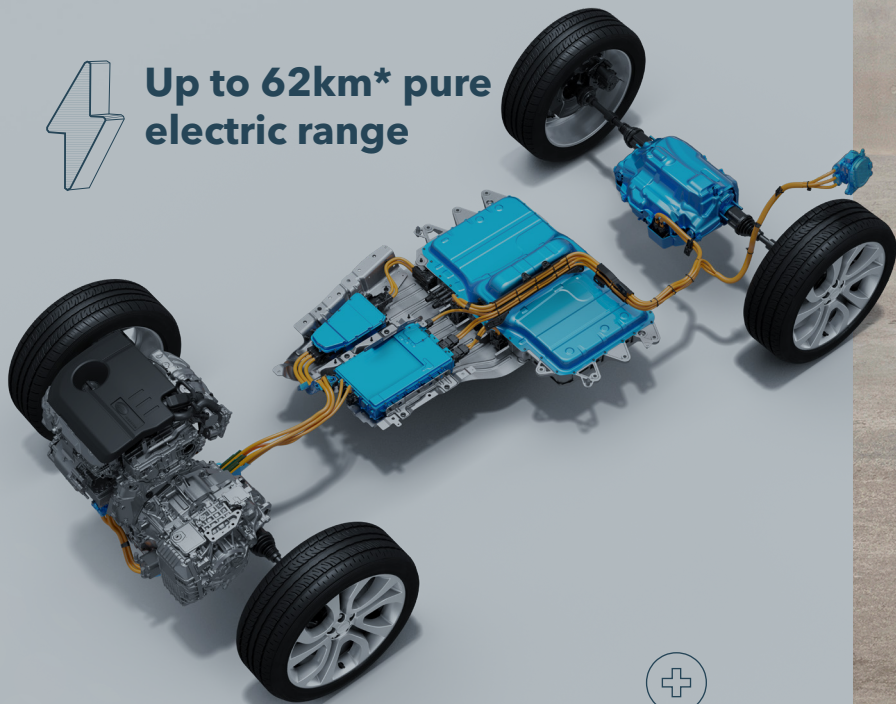

PLUG-IN ELECTRIC HYBRID (PHEV)

Up to 62km* pure
electric range

**RANGE ROVER EVOQUE ELECTRIC
HYBRID P300e AWD AUTOMATIC**
1.5-litre three-cylinder Ingenium Petrol

.....
309PS (227kW) / 540Nm
0-60mph - 6.1s
0-100km/h - 6.4s

RANGE ROVER EVOQUE