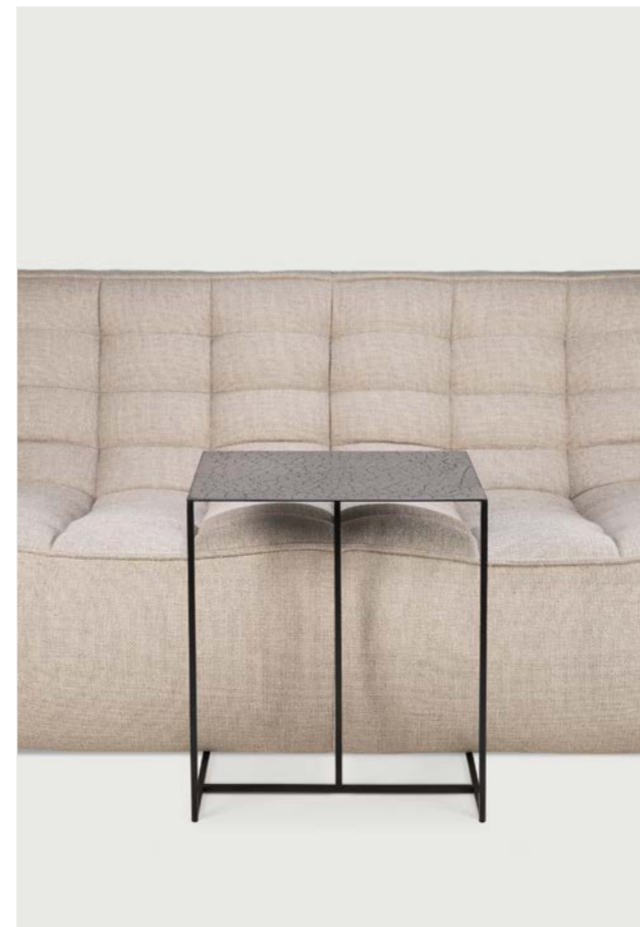

TRIPTIC SIDE TABLE
lava taupe

Its well-thought structure will fit perfectly above the height of your sofa. To place your laptop or your cup of coffee.

Wall decor

From an elegant aged mirror that doubles as art to sleek wooden shelves: we provide the perfect finishing touches to tie any room together. Hang our pieces on their own or display a few of them in your space to make a bold statement.

OAK RIBBON BLACK SHELF
varnished

Just like a simple, black Ribbon hung on the wall. The Oak Ribbon wall shelf by Studio Kaschkasch impresses through its simplicity and lightness. The black version will ideally add a graphic element to your wall and highlight your books and objects.

The Ethnicraft shelves are compatible in many different interiors due to their accessible look. They are perfect for displaying the items you love.

OAK LIGHT FRAME BLACK FLOOR MIRROR
varnished

The elegant Oak Light Frame mirror has a large versatility because of its standing and hanging features. It will bring brightness and stature to the living space.

Product pages

TRIPTIC SIDE TABLE lava taupe

With its singular geometric three-legged shape, the Triptic table is the perfect side table. Its well-thought structure will fit perfectly above the height of your sofa. To place your laptop or your cup of coffee.