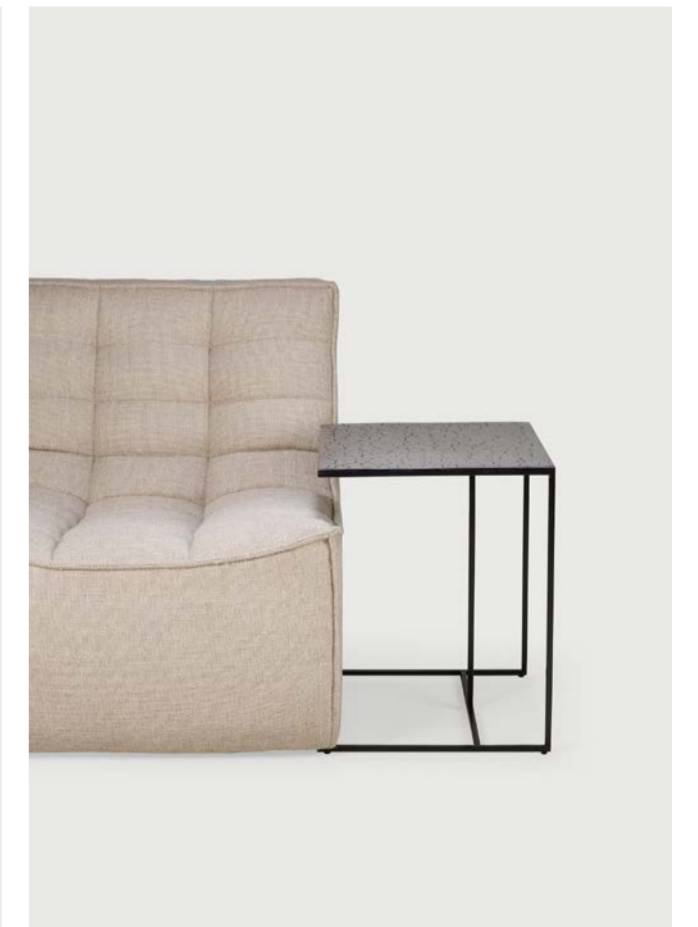

OAK RIBBON BLACK SHELF
varnished

Just like a simple, black Ribbon hung on the wall. The Oak Ribbon wall shelf by Studio Kaschkasch impresses through its simplicity and lightness. The black version will ideally add a graphic element to your wall and highlight your books and objects.

OAK BLACK WALL SHELF
3 sizes

This elegant wall shelf, crafted from European Oak, is the perfect solution for extra shelving needs. Now available in black varnished Oak, it will make your beloved objects stand out.

The Ethnicraft shelves are compatible in many different interiors due to their accessible look. They are perfect for displaying the items you love.

OAK LIGHT FRAME BLACK FLOOR MIRROR
varnished

The elegant Oak Light Frame mirror has a large versatility because of its standing and hanging features. It will bring brightness and stature to the living space.

Product pages

TRIPTIC SIDE TABLE lava taupe

With its singular geometric three-legged shape, the Triptic table is the perfect side table. Its well-thought structure will fit perfectly above the height of your sofa. To place your laptop or your cup of coffee.