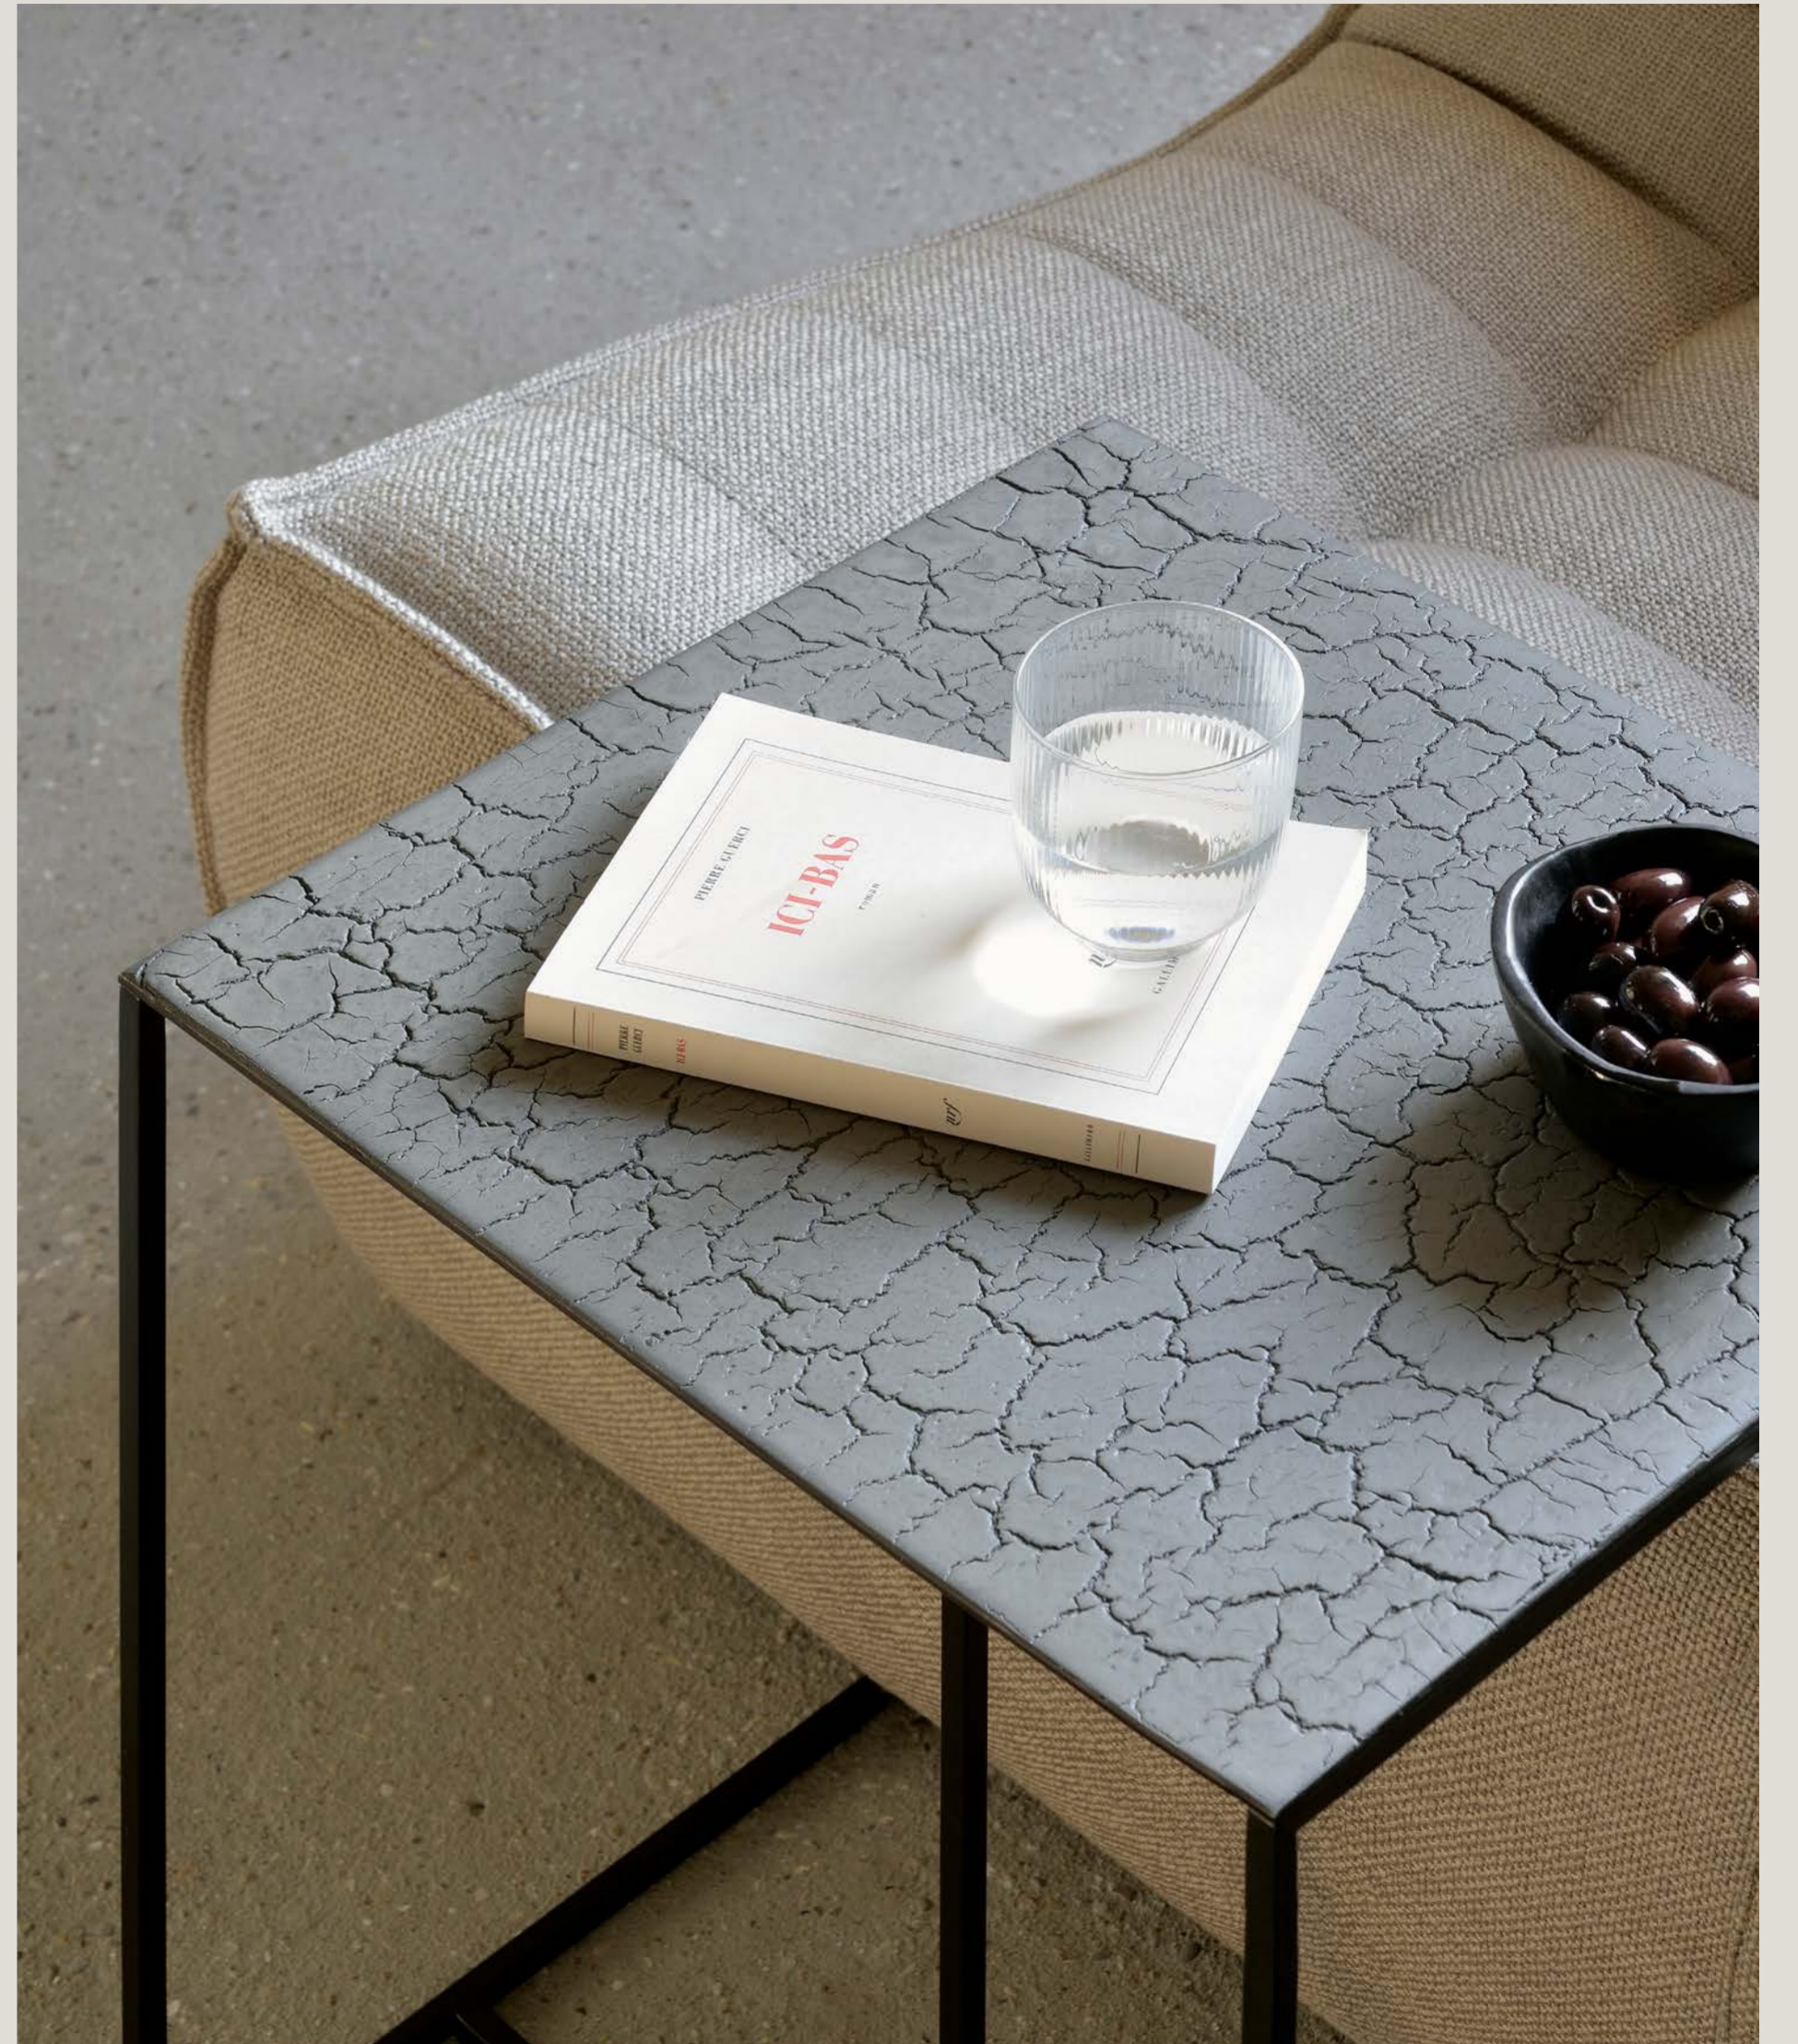

TRIPTIC SIDE TABLE
lava taupe

Its well-thought structure will fit perfectly above the height of your sofa. To place your laptop or your cup of coffee.

Wall decor

From an elegant aged mirror that doubles as art to sleek wooden shelves: we provide the perfect finishing touches to tie any room together. Hang our pieces on their own or display a few of them in your space to make a bold statement.

OAK RIBBON BLACK SHELF
varnished

Just like a simple, black Ribbon hung on the wall. The Oak Ribbon wall shelf by Studio Kaschkasch impresses through its simplicity and lightness. The black version will ideally add a graphic element to your wall and highlight your books and objects.

The Ethnicraft shelves are compatible in many different interiors due to their accessible look. They are perfect for displaying the items you love.

OAK LIGHT FRAME BLACK FLOOR MIRROR
varnished

The elegant Oak Light Frame mirror has a large versatility because of its standing and hanging features. It will bring brightness and stature to the living space.

Product pages

TRIPTIC SIDE TABLE lava taupe

With its singular geometric three-legged shape, the Triptic table is the perfect side table. Its well-thought structure will fit perfectly above the height of your sofa. To place your laptop or your cup of coffee.