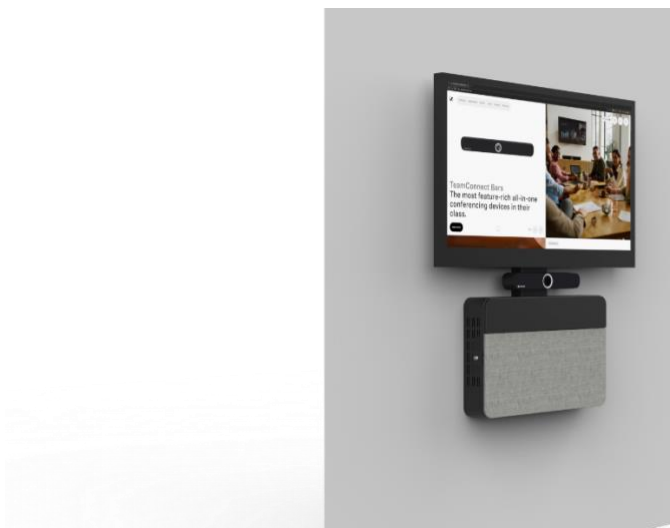

TeamMate and Sennheiser Deliver Secure, Functional and Stylish Solutions for Learning Spaces

Sennheiser's TeamConnect Bars added to TeamMate's Active Learning Terminal wall mounted enclosure

Barcelona, Spain — February 5, 2025 — [Sennheiser](#), the first choice for advanced audio technology that makes collaboration and learning easier, is pleased to announce a new collaboration with TeamMate, a designer of technical furniture solutions for education, corporate and specialist spaces. The collaboration enables streamlined installations of Sennheiser's TeamConnect (TC) Bar Solutions with the TeamMate Active Learning Terminal (ALT) wall mounted enclosure. The perfect pairing of TC Bars with ALT strikes a balance of security and aesthetics for meeting rooms and seminar spaces, minimizes installation times and improves accessibility for integration and ongoing maintenance.

TeamMate's ALT is a wall-mounted enclosure designed to efficiently store AV over IP or small form-factor equipment. It features a removable perforated rack board and is finished with a fabric panel that can be slid aside to reveal a secure lock. The ALT can be further customized with an optional cable feedthrough channel and a mount for a variety of soundbars, including the TC Bars.

Closer look at TC Bar S with ALT

The TC Bars are the most feature-rich devices within their class and the first all-in-one audio and video conferencing bars in the market with Dante integration. With a 4K Ultra HD camera, Person Tiling and Auto-framing AI features, combined with Trusted Sennheiser Audio Quality, the TC Bars deliver a high video quality and outstanding audio experience that always ensures successful conferencing and collaboration in small or huddle and medium sized learning spaces.