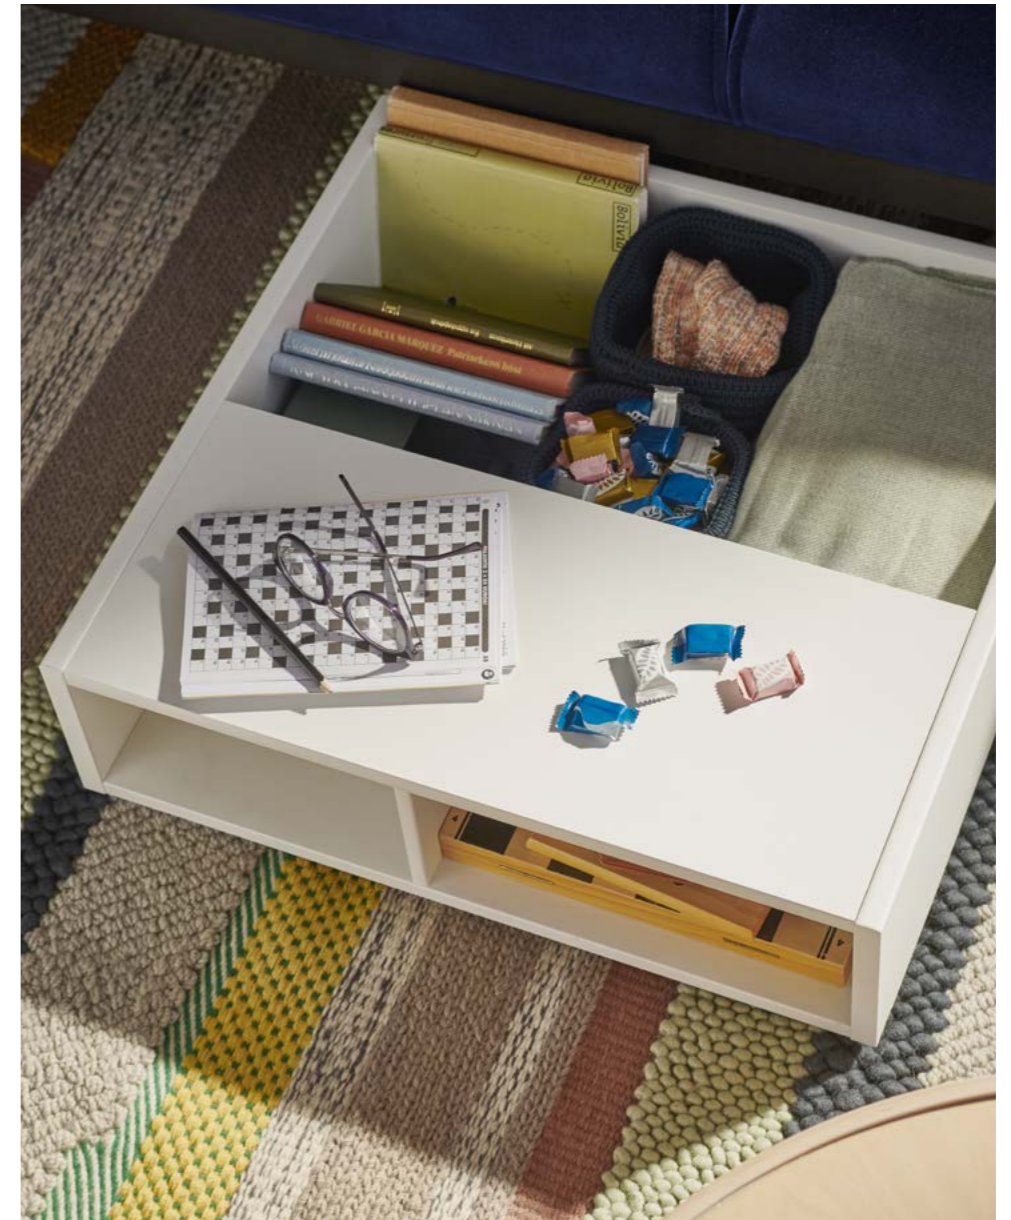

PH183050.JPG **FREDVANG underbed storage/bedside table 39,- 104.936.38**

This clever storage on wheels has other functions, too. Slide it out fully to discover the opportunity to create a relaxing at-home kit for books, throws, crossword puzzles and whatever else makes you feel cosy at home. It can also double up as a handy side table, too.