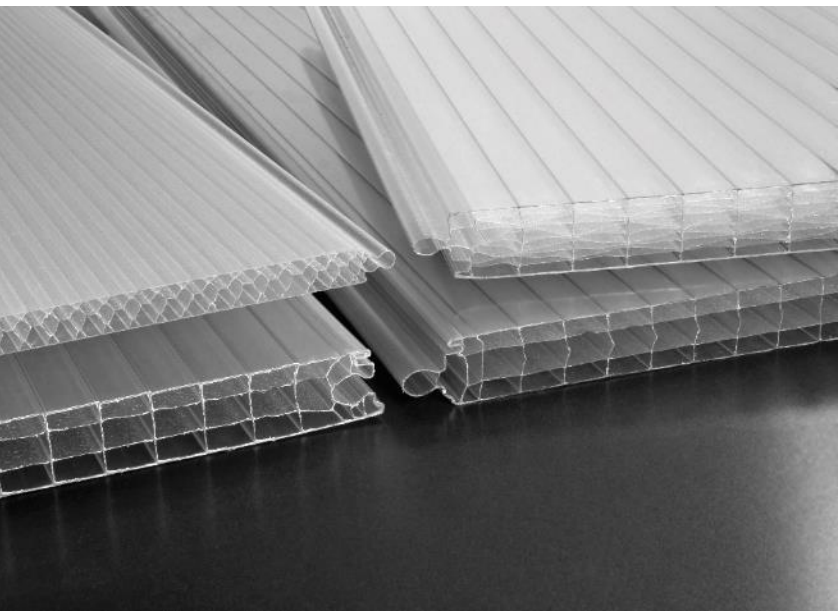

SHEETS and SYSTEMS for new HORIZONS