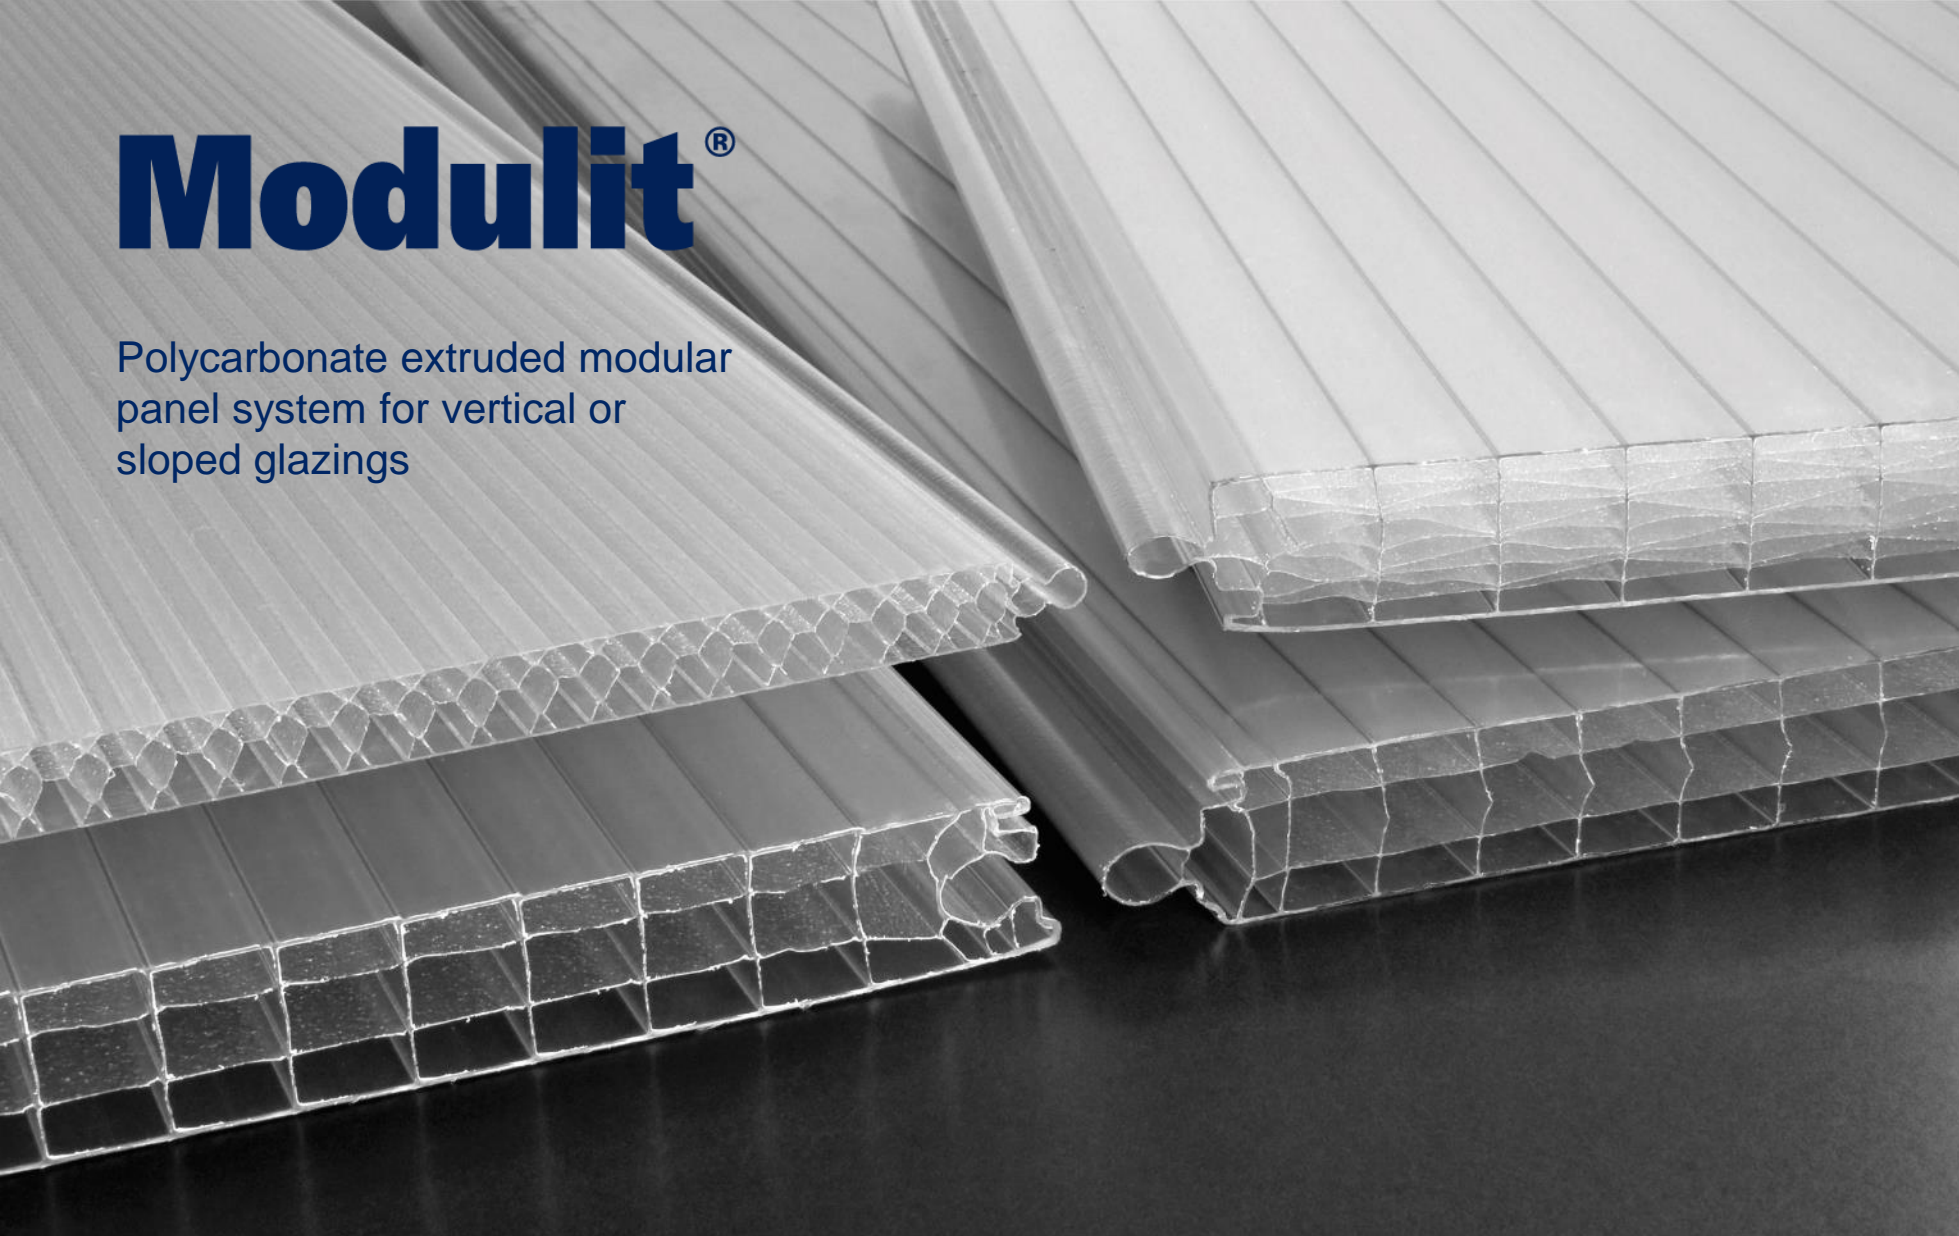

DIFFERENT SOLUTIONS for DIFFERENT APPLICATIONS

Modulit®

Polycarbonate extruded modular panel system for vertical or sloped glazings

Give light and color to your walls

BDL

System of polycarbonate extruded modular panels for skylights and transparent covers both flat or vended but also for vertical glazings

The easiest and fastest way to cover your roof

Grecatec®

Polycarbonate extruded multiwall corrugated panel for spotlights between sandwich panels and/or metal corrugated sheets

Ondatec

Polycarbonate extruded multiwall wavy panel for transparent glazings and/or covers