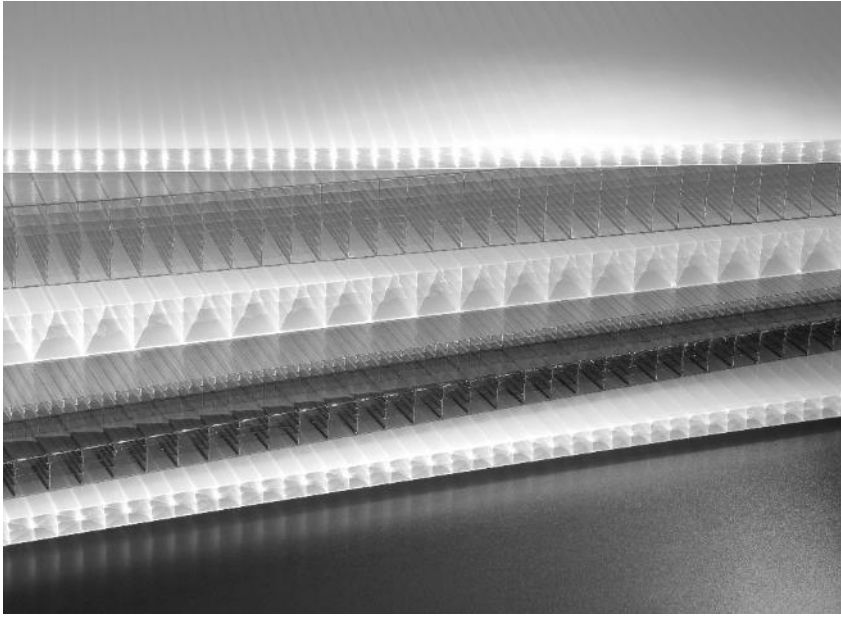

**Macrolux®
Multiwall**