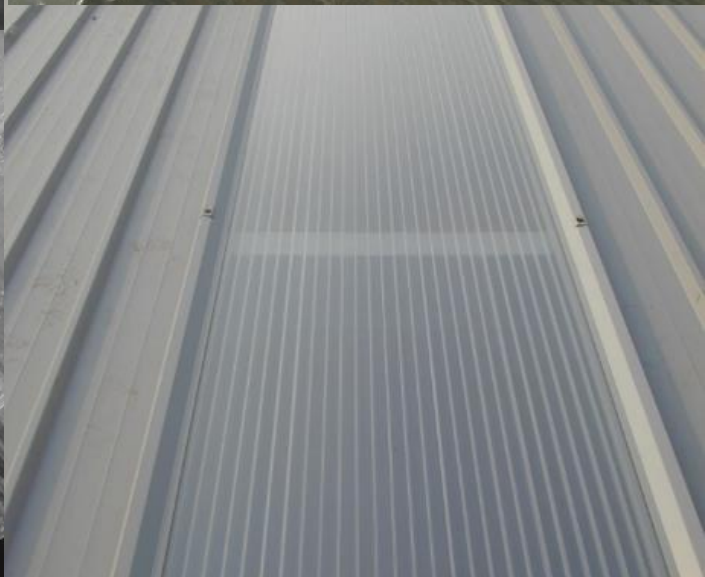

DIFFERENT SOLUTIONS for DIFFERENT APPLICATIONS

Modulit®

Polycarbonate extruded modular panel system for vertical or sloped glazings

Give light and color to your walls

BDL

System of polycarbonate extruded modular panels for skylights and transparent covers both flat or vended but also for vertical glazings

The easiest and fastest way to cover your roof

Grecatec®

Polycarbonate extruded multiwall corrugated panel for spotlights between sandwich panels and/or metal corrugated sheets

Ondatec

Polycarbonate extruded multiwall wavy panel for transparent glazings and/or covers

The best choice to cover your industrial roof

Click 16

Polycarbonat extruded multiwall
modular panel for do-it-yourself

Simple and handy for DIY

Stabilit Europa production

www.stabilitsuisse.com

  Stabilit Suisse