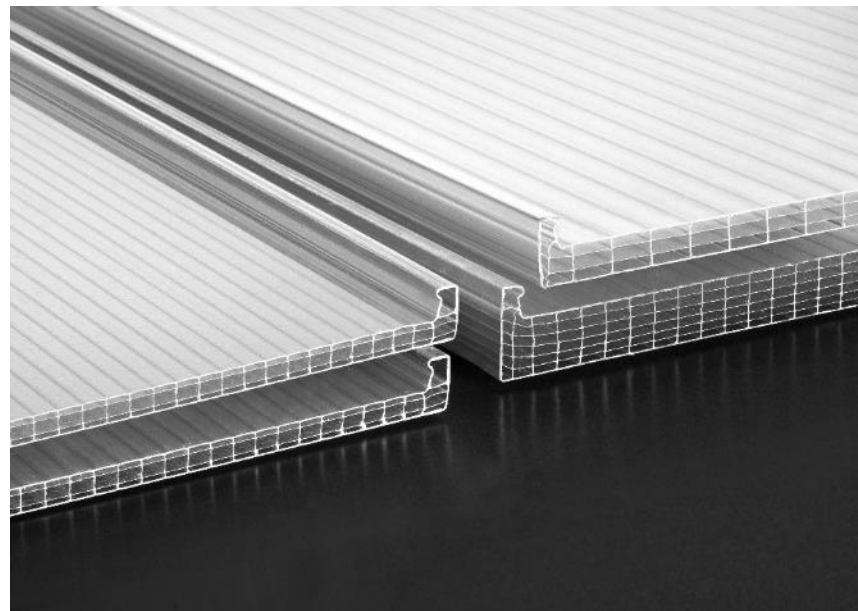

SHEETS and SYSTEMS for new HORIZONS