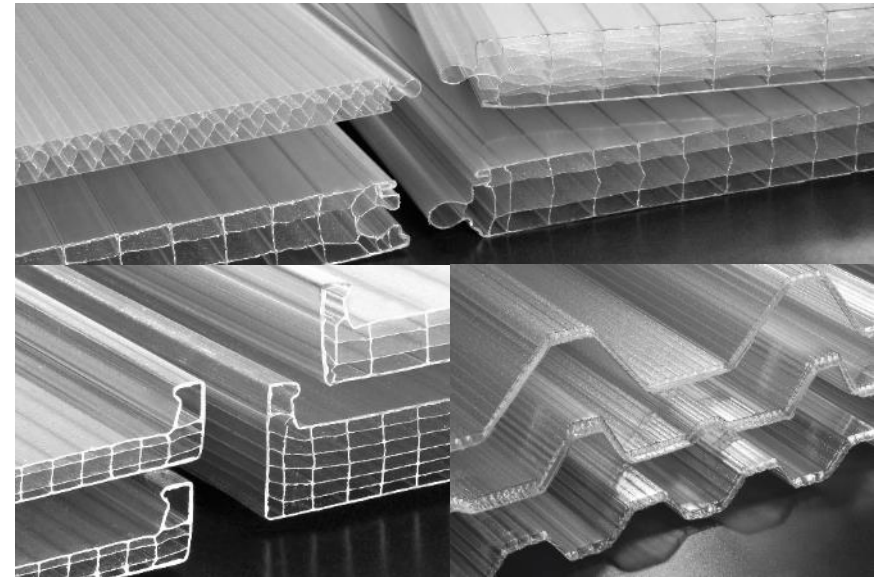

**Macrolux®
Systems**