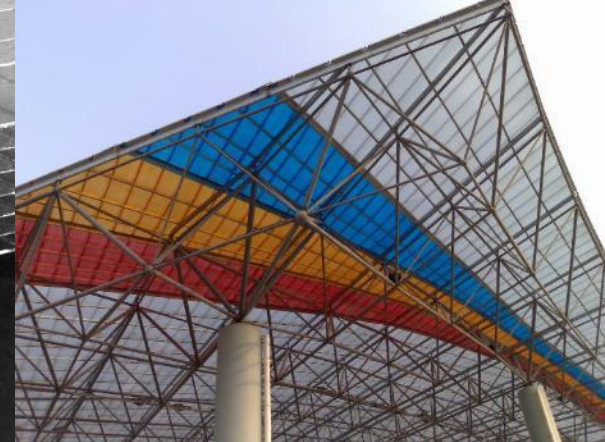

DIFFERENT SOLUTIONS for DIFFERENT APPLICATIONS

Modulit®

Polycarbonate extruded modular panel system for vertical or sloped glazings

Give light and color to your walls

BDL

System of polycarbonate extruded modular panels for skylights and transparent covers both flat or vended but also for vertical glazings

The easiest and fastest way to cover your roof

Grecatec®

Polycarbonate extruded multiwall corrugated panel for spotlights between sandwich panels and/or metal corrugated sheets

Ondatec

Polycarbonate extruded multiwall wavy panel for transparent glazings and/or covers