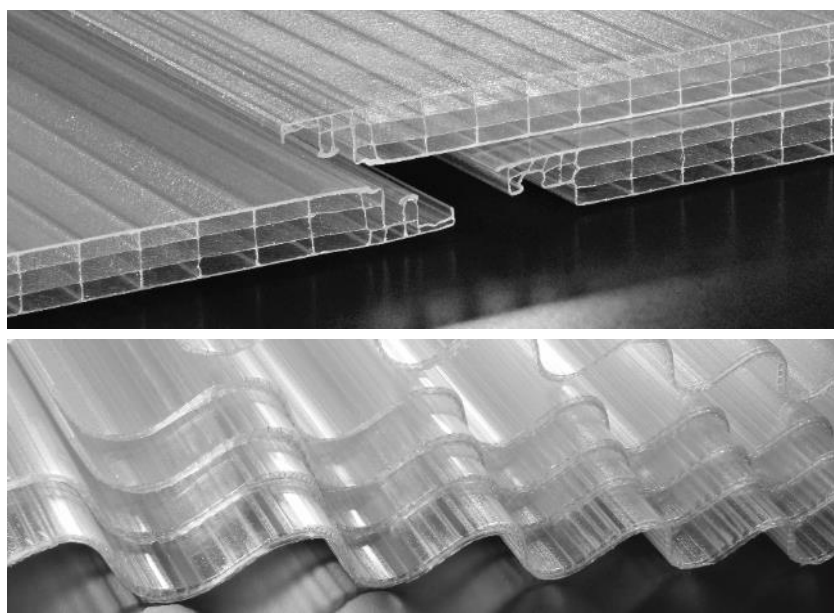

**Macrolux[®]
Multiwall**

**Macrolux[®]
Solid**

STABILIT SUISSE product range

**Macrolux[®]
Rooflite[®]**

**Macrolux[®]
Systems**

Mutiwall sheets

Solid sheets

Corrugated sheets

DIFFERENT SOLUTIONS for DIFFERENT APPLICATIONS

Modulit®

Polycarbonate extruded modular panel system for vertical or sloped glazings

Give light and color to your walls

BDL

System of polycarbonate extruded modular panels for skylights and transparent covers both flat or vended but also for vertical glazings

The easiest and fastest way to cover your roof

Grecatec®

Polycarbonate extruded multiwall corrugated panel for spotlights between sandwich panels and/or metal corrugated sheets

Ondatec

Polycarbonate extruded multiwall wavy panel for transparent glazings and/or covers