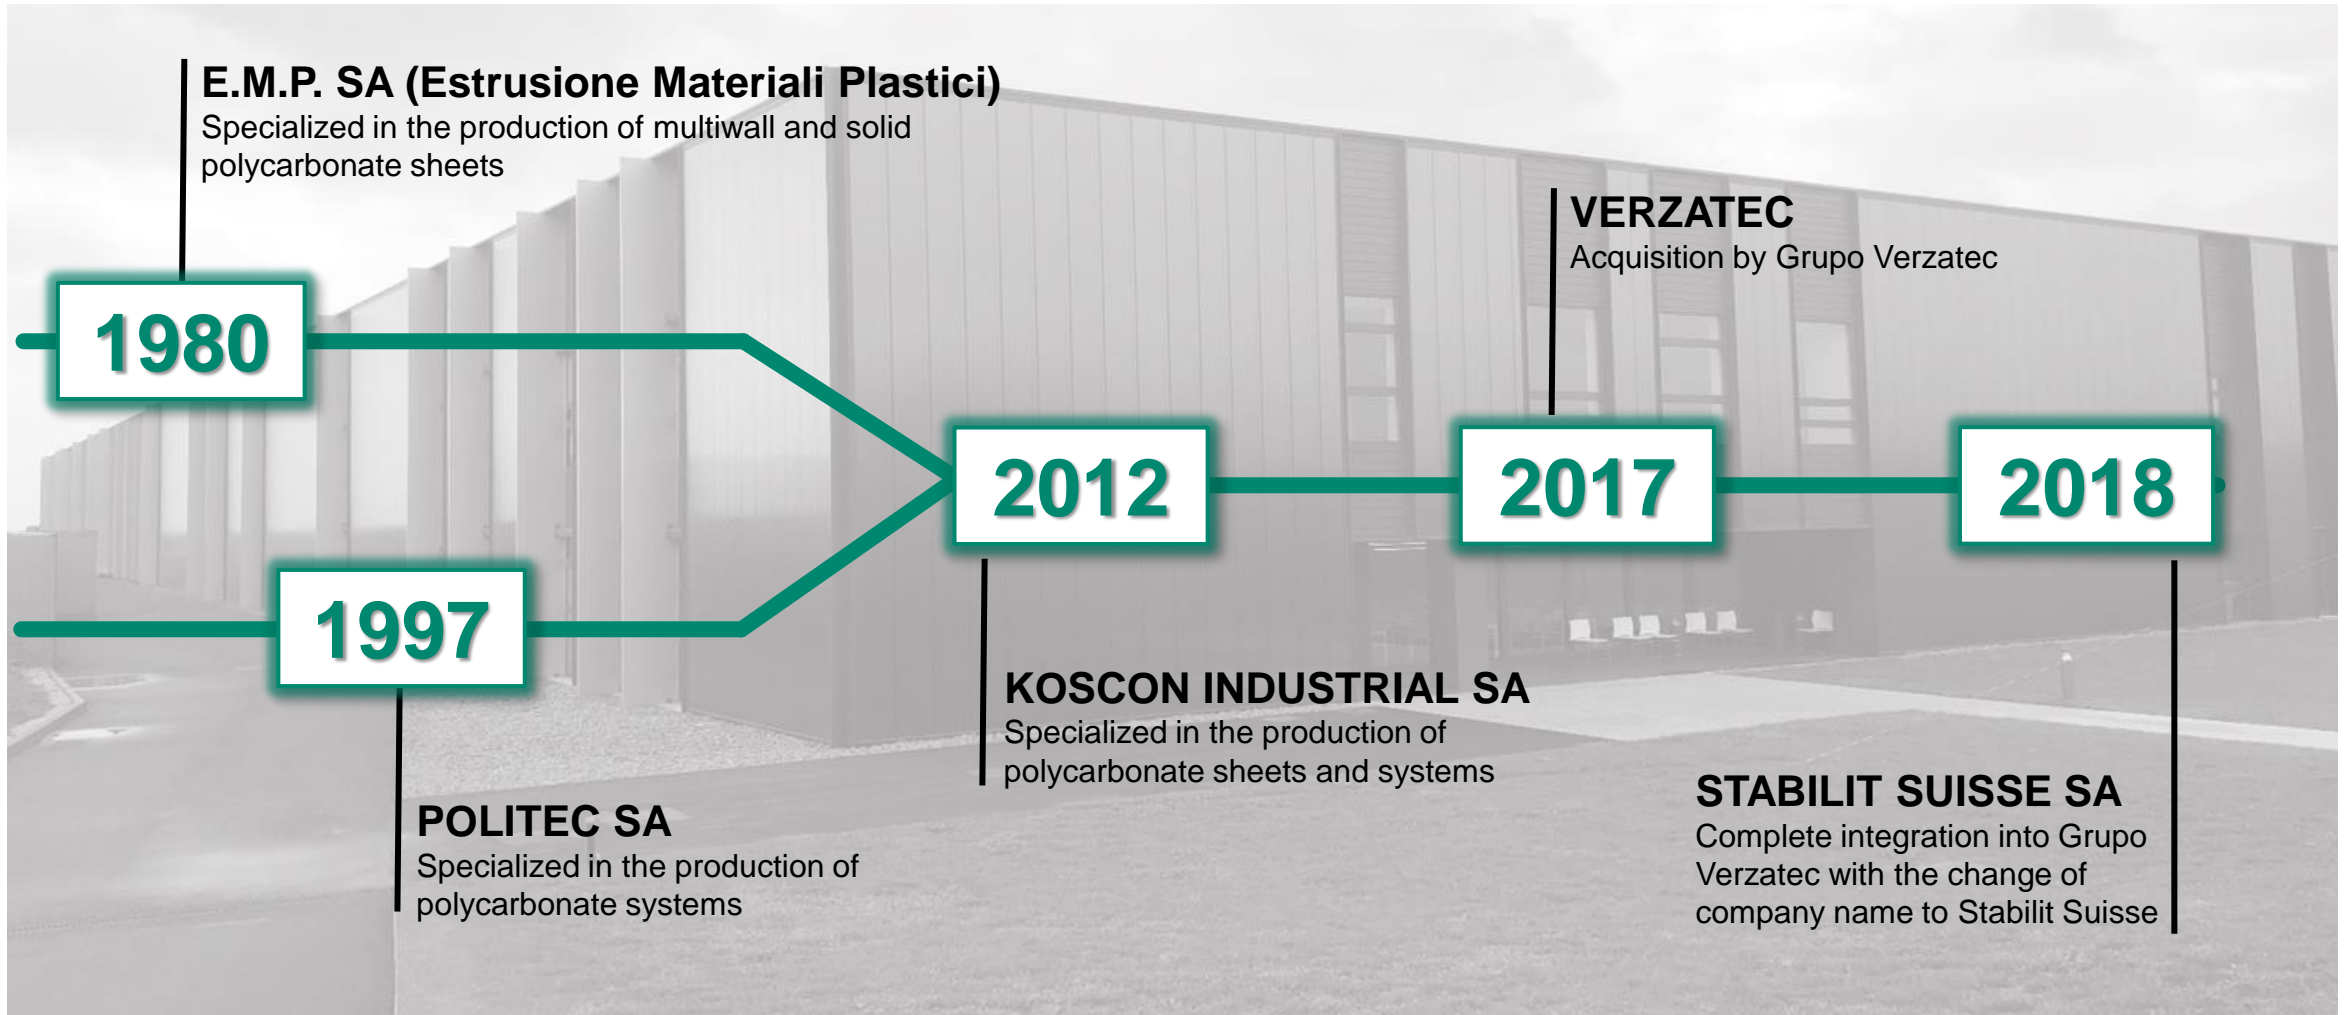

SHEETS and SYSTEMS for new HORIZONS

Company profile

The group

VERZATEC

Company profile

Evolution in time

Company profile

Where we are

- ✓ Establishment: 1980
- ✓ Headquarters: Stabio (Switzerland)
- ✓ Employees: 145 people

Stabilit Europa (Cordova)

Stabilit Suisse SA (Stabio)

Company profile

Presence in Europe

Stabilit

-  Stabilit Suisse
-  Stabilit Europa
-  Stabilit France
-  Stabilit Benelux

The factory

Quality, controls and certifications

The quality of the products is guaranteed by high production standards and strict control procedures in all the processing phases implemented according to the ISO 9001: 2015 quality control system.