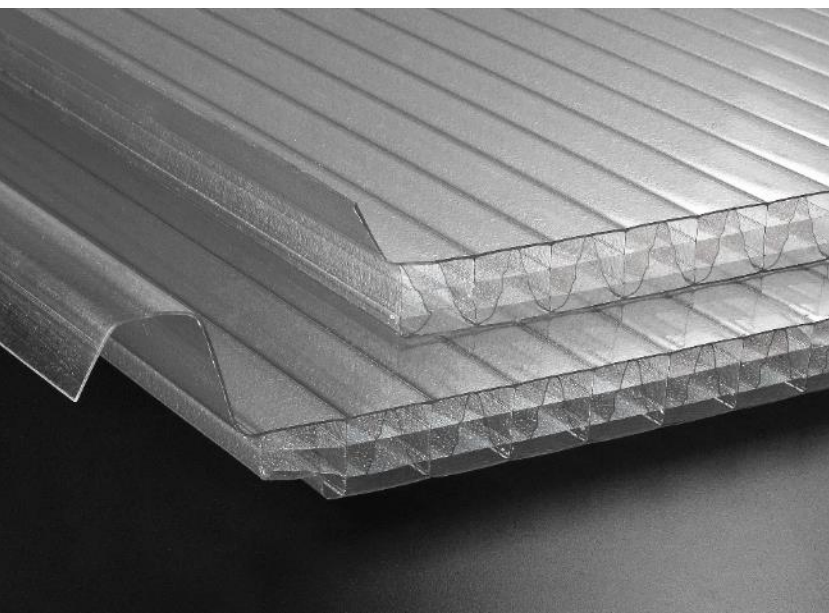

DIFFERENT SOLUTIONS for DIFFERENT APPLICATIONS

Modulit®

Polycarbonate extruded modular panel system for vertical or sloped glazings

Give light and color to your walls

BDL

System of polycarbonate extruded modular panels for skylights and transparent covers both flat or vended but also for vertical glazings

The easiest and fastest way to cover your roof

Grecatec®

Polycarbonate extruded multiwall corrugated panel for spotlights between sandwich panels and/or metal corrugated sheets

Ondatec

Polycarbonate extruded multiwall wavy panel for transparent glazings and/or covers