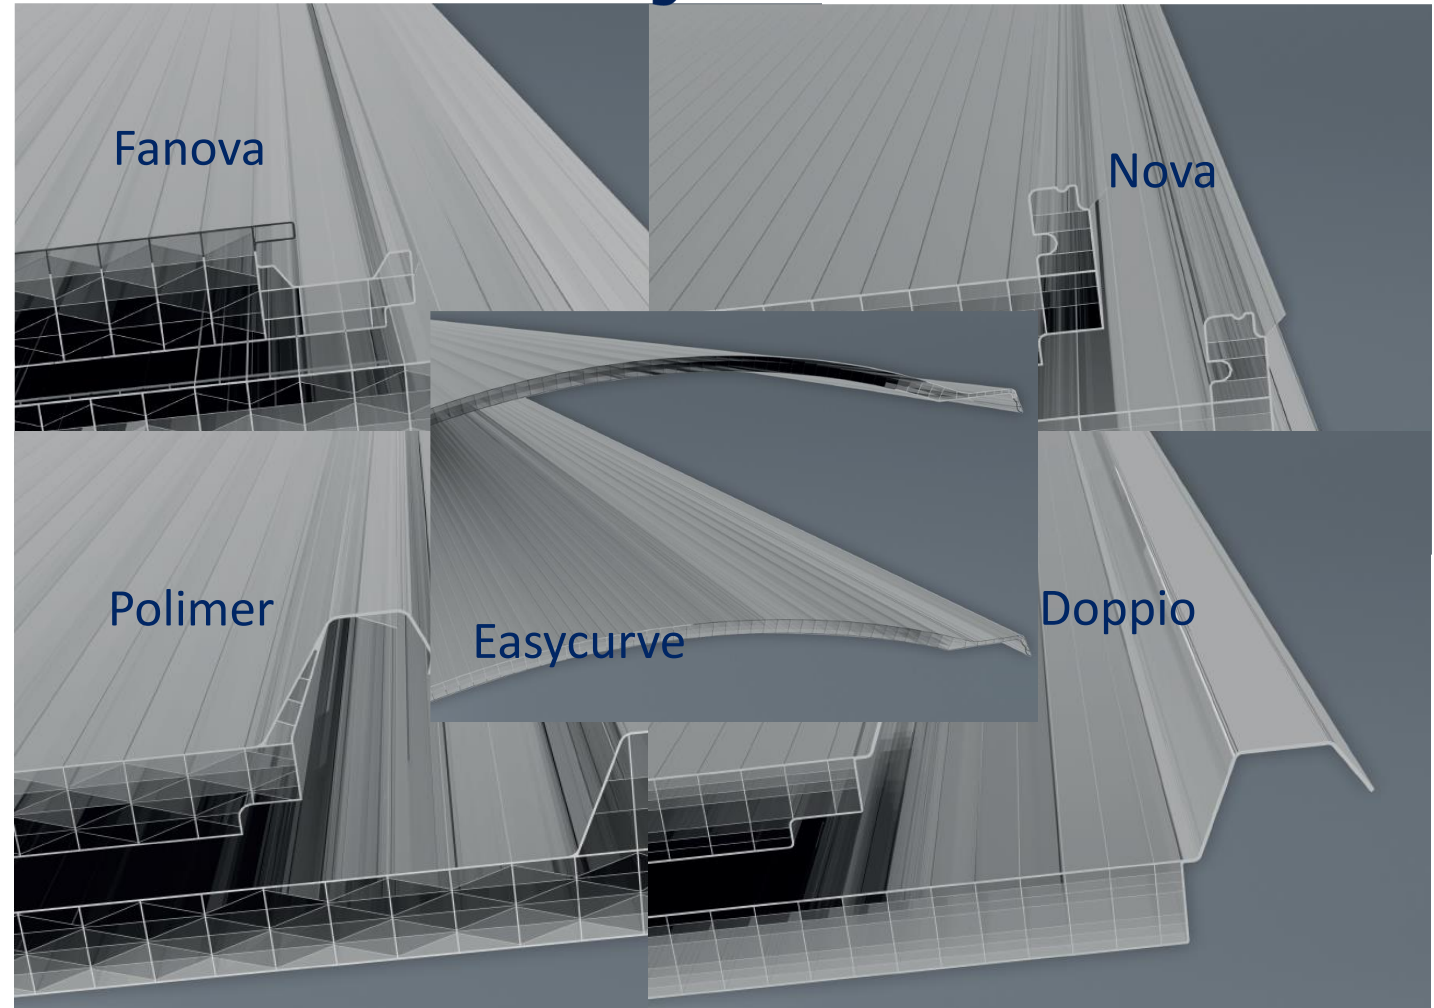

DIFFERENT SOLUTIONS for DIFFERENT APPLICATIONS

Modulit®

Polycarbonate extruded modular panel system for vertical or sloped glazings

Give light and color to your walls

BDL

System of polycarbonate extruded modular panels for skylights and transparent covers both flat or vended but also for vertical glazings

The easiest and fastest way to cover your roof

Grecatec®

Polycarbonate extruded multiwall corrugated panel for spotlights between sandwich panels and/or metal corrugated sheets

Ondatec

Polycarbonate extruded multiwall wavy panel for transparent glazings and/or covers

The best choice to cover your industrial roof

Click 16

Polycarbonat extruded multiwall
modular panel for do-it-yourself

Simple and handy for DIY

Stabilit Europa production

www.stabilitsuisse.com

  Stabilit Suisse