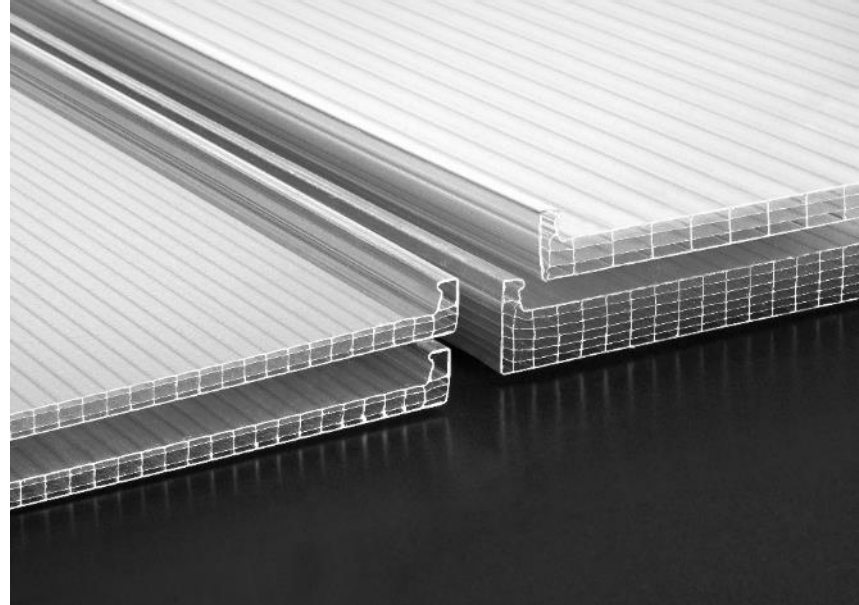

DIFFERENT SOLUTIONS for DIFFERENT APPLICATIONS

Modulit®

Polycarbonate extruded modular panel system for vertical or sloped glazings

Give light and color to your walls

BDL

System of polycarbonate extruded modular panels for skylights and transparent covers both flat or vended but also for vertical glazings

The easiest and fastest way to cover your roof

Grecatec®

Polycarbonate extruded multiwall corrugated panel for spotlights between sandwich panels and/or metal corrugated sheets

Ondatec

Polycarbonate extruded multiwall wavy panel for transparent glazings and/or covers