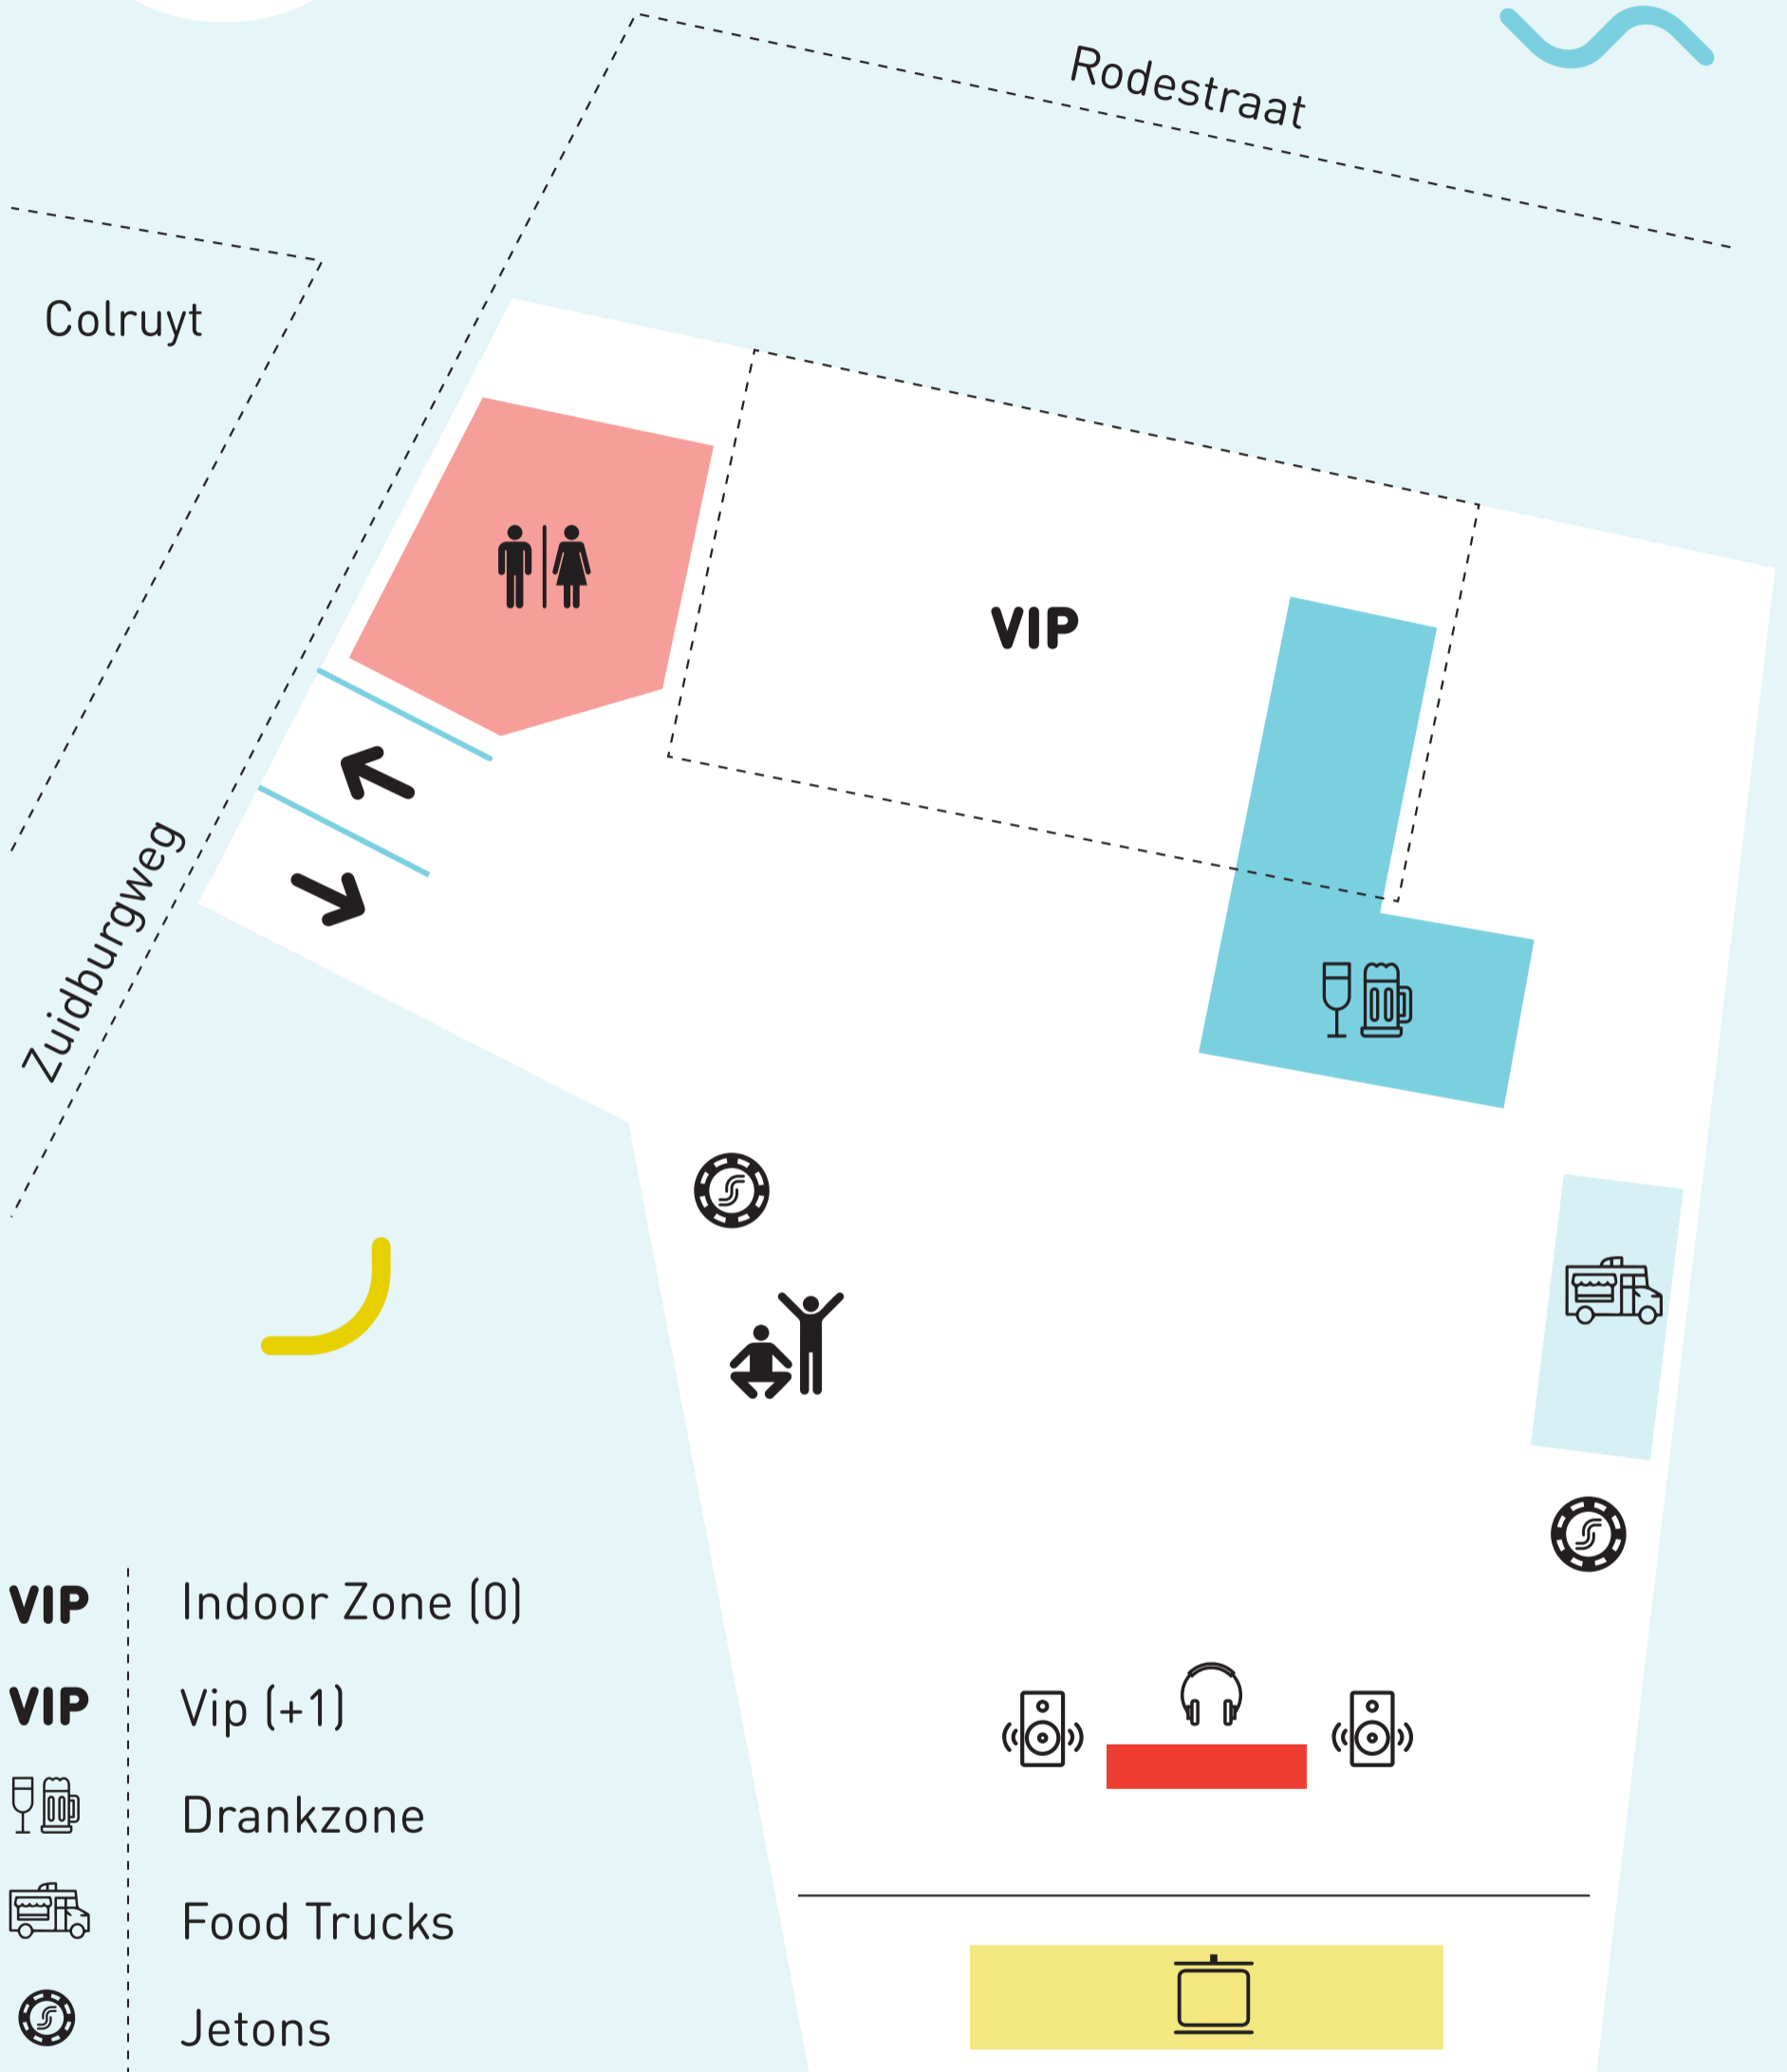

WK-Dorp & Zomerbar

- VIP** Indoor Zone (0)
- VIP** Vip (+1)
-  Drankzone
-  Food Trucks
-  Jetons
-  Recreatiezone
-  Deejay
-  15m² Scherm