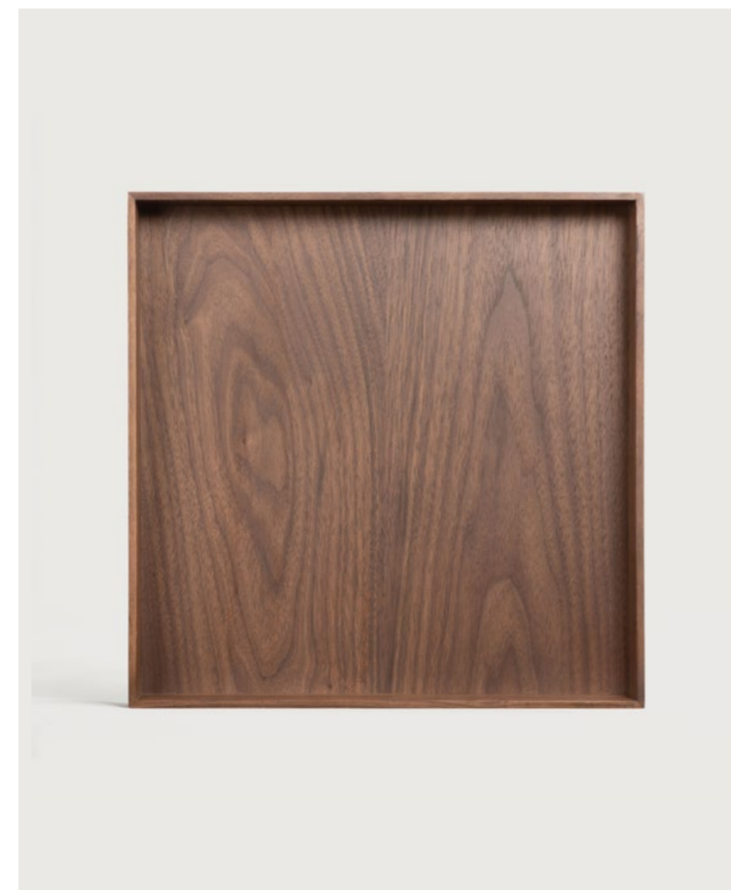

CHARCOAL DESK ORGANISER - WALNUT HOLDER

Stylish desk organisation at its best. With hand designed graphic charcoal glass and luxurious walnut, this four piece set offers limitless versatility and functionality.