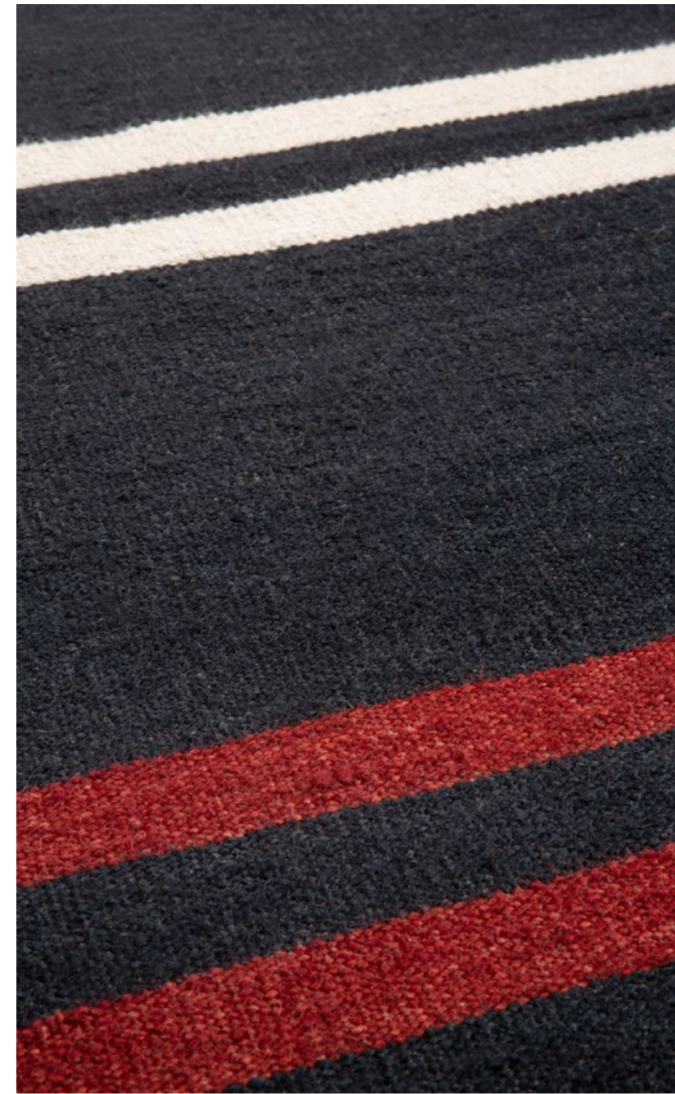

BLACK MAZANDARAN KILIM RUG

In collaboration with Ashtari Carpets, each kilim rug is hand woven using traditional methods and carefully selected yarns to ensure maximum character and texture. The natural oil content of the 100% sheep wool yarn makes for a warm and durable flooring solution.