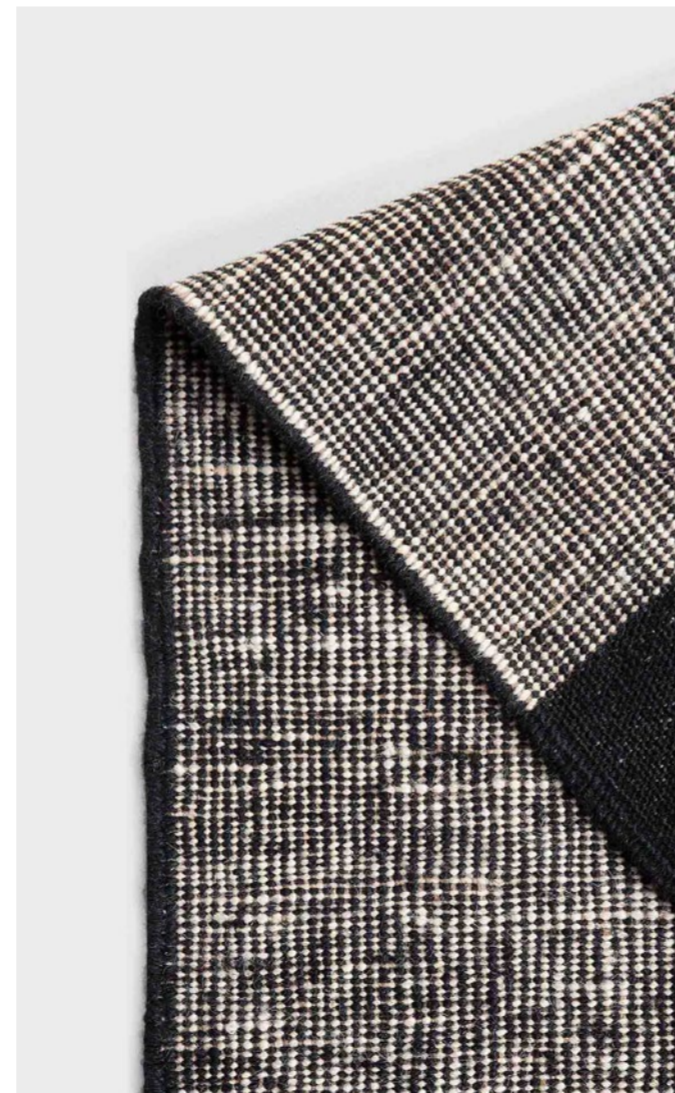

BLACK DOTS KILIM RUG

In collaboration with Ashtari Carpets, each kilim rug is hand woven using traditional methods and carefully selected yarns to ensure maximum character and texture. The natural oil content of the 100% sheep wool yarn makes for a warm and durable flooring solution.