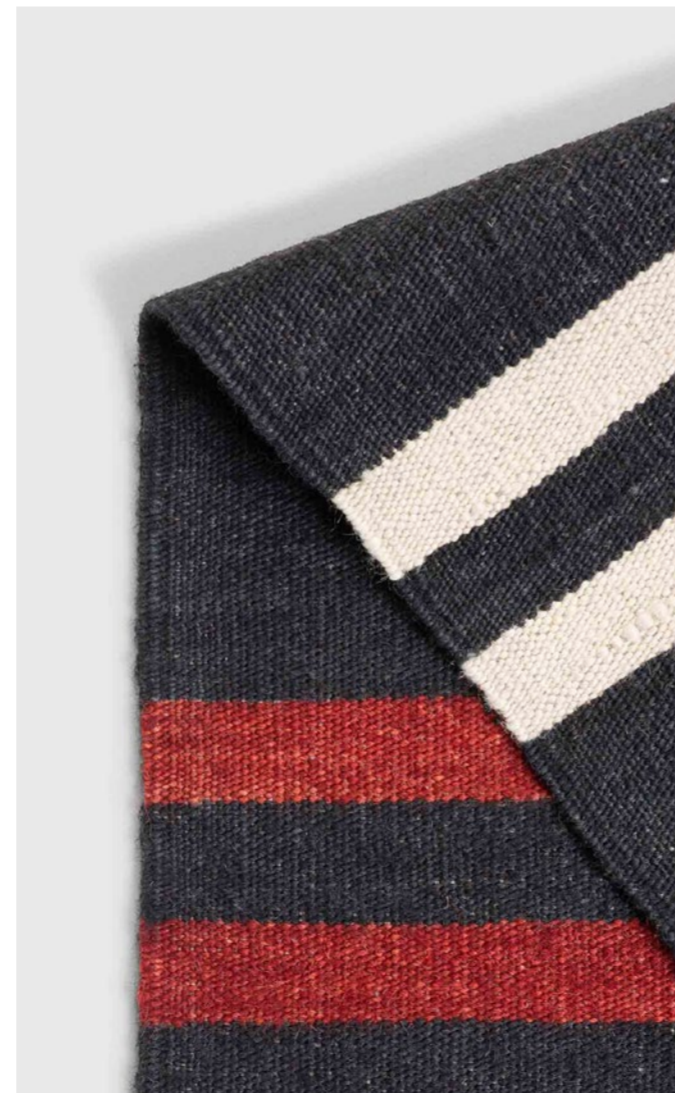

BLACK MAZANDARAN KILIM RUG

In collaboration with Ashtari Carpets, each kilim rug is hand woven using traditional methods and carefully selected yarns to ensure maximum character and texture. The natural oil content of the 100% sheep wool yarn makes for a warm and durable flooring solution.