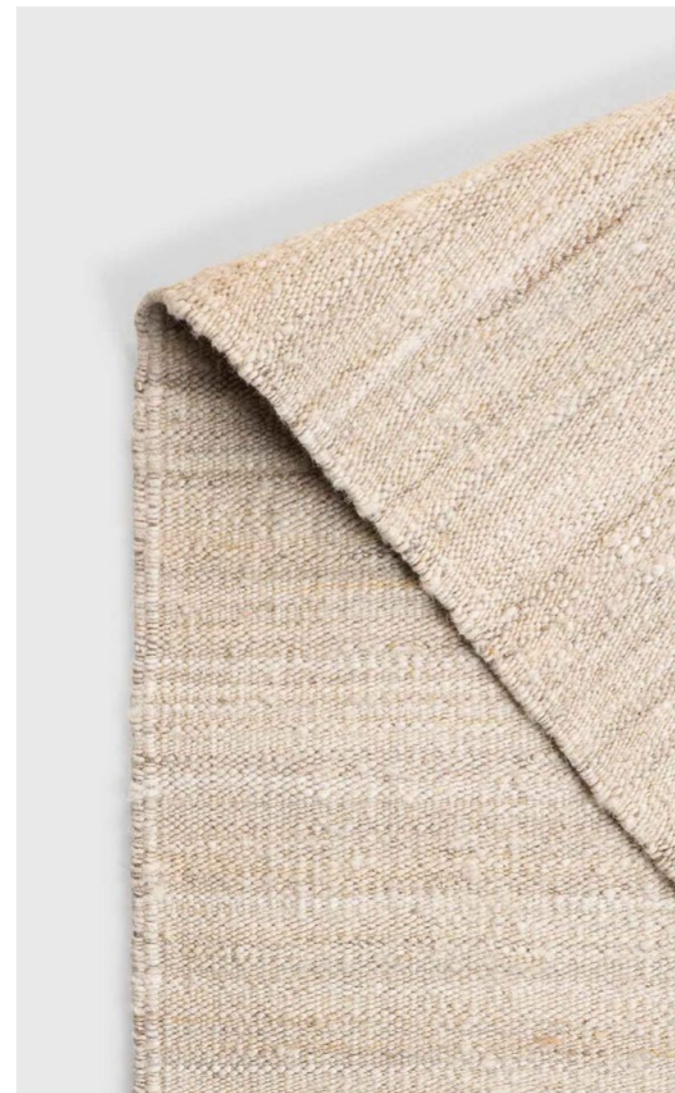

SAND NOMAD KILIM RUG

In collaboration with Ashtari Carpets, each kilim rug is hand woven using traditional methods and carefully selected yarns to ensure maximum character and texture. The natural oil content of the 100% sheep wool yarn makes for a warm and durable flooring solution.