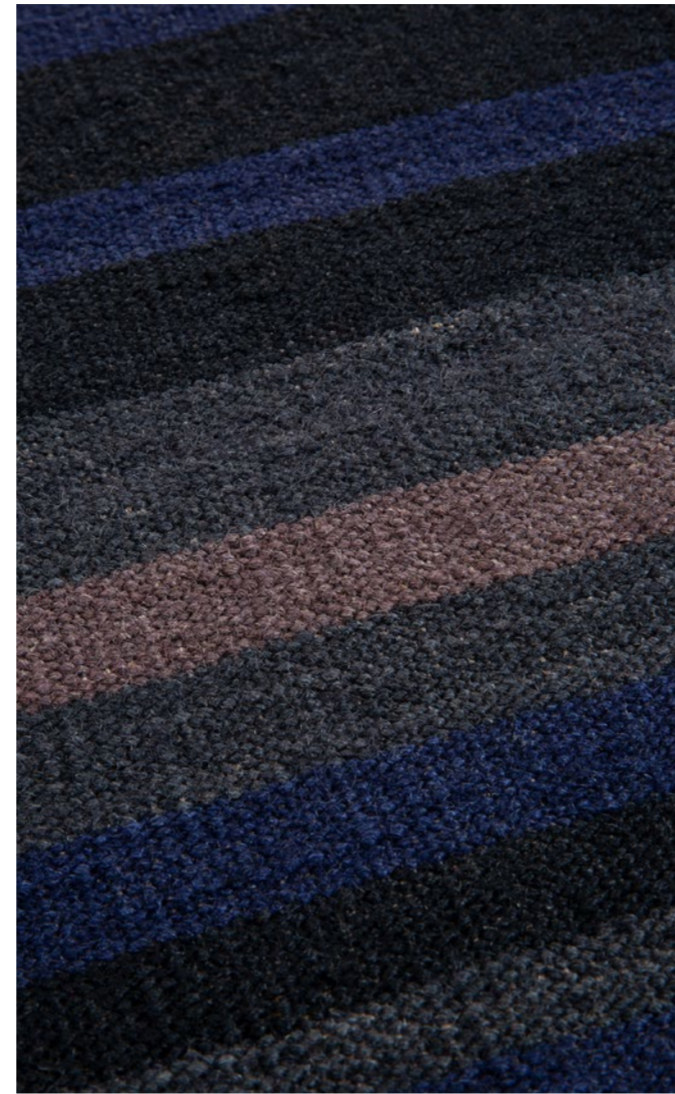

COBALT KILIM RUG

In collaboration with Ashtari Carpets, each kilim rug is hand woven using traditional methods and carefully selected yarns to ensure maximum character and texture. The natural oil content of the 100% sheep wool yarn makes for a warm and durable flooring solution.