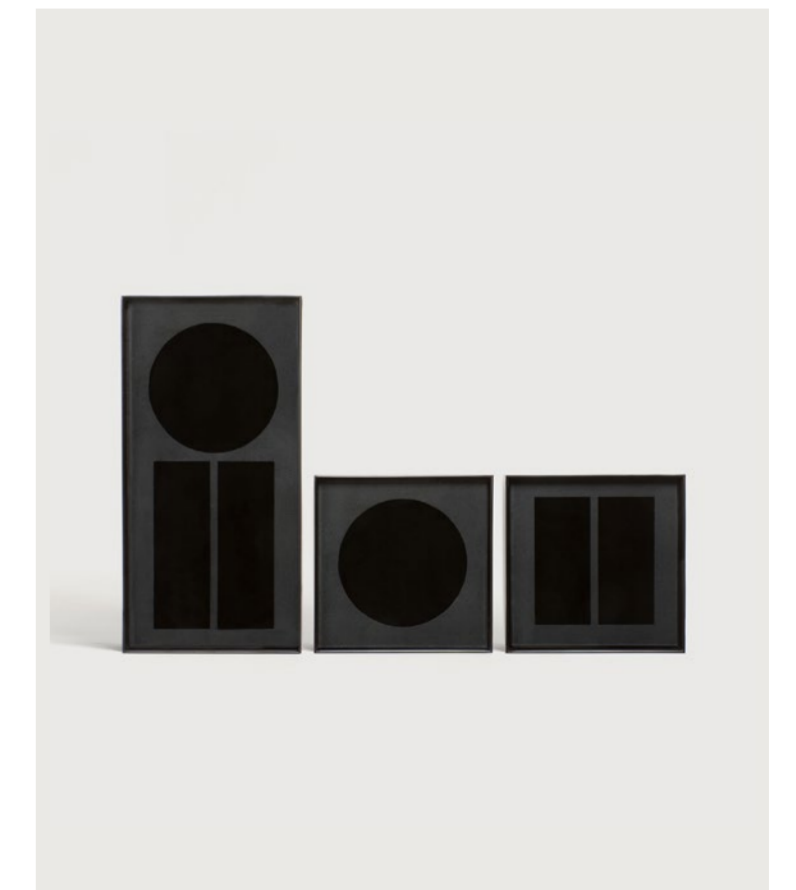

CHARCOAL DESK ORGANISER - WALNUT HOLDER

Stylish desk organisation at its best. With hand designed graphic charcoal glass and luxurious walnut, this four piece set offers limitless versatility and functionality.