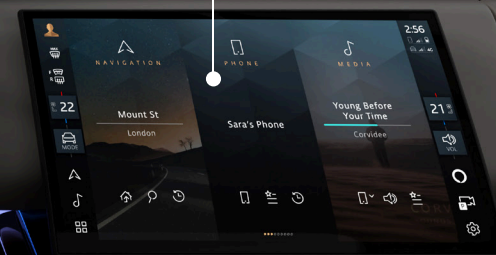

UNINTERRUPTED VISIBILITY

Switchable ClearSight camera technology provides an unimpeded view to the rear.

DIGITAL FLEXIBILITY

Large 13.7-inch Interactive Driver Display can be personalised to suit your preferences.

INTUITIVE INFOTAINMENT

Award-winning Pivi Pro features a 13.1-inch haptic touchscreen, twin embedded eSIMs and SOTA updates.

VOICE CONTROL

Built-in Amazon Alexa allows natural voice control of a wide range of features, and access to all your wider Alexa skills from your car.