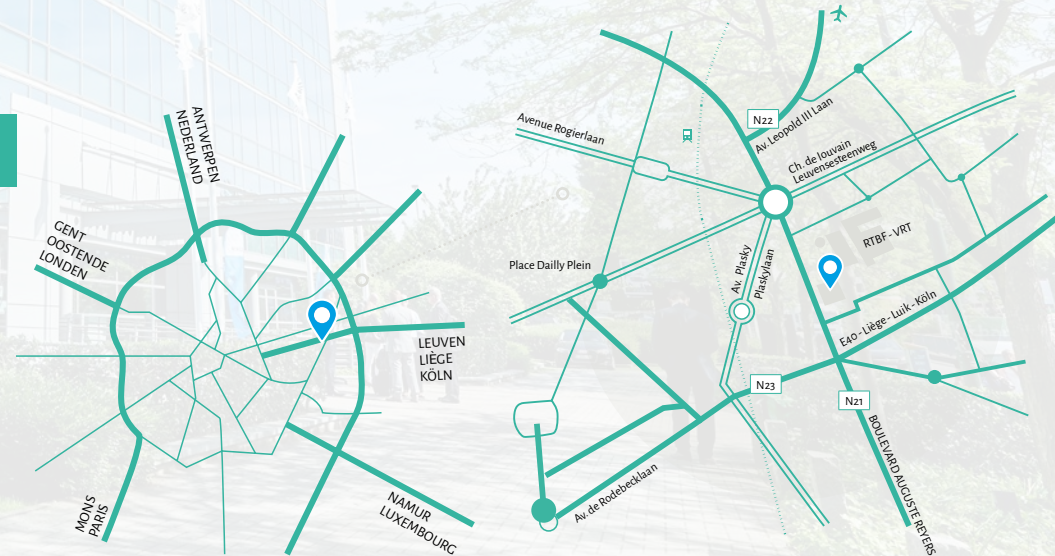

## BY PUBLIC TRANSPORT (WWW.STIB-MIVB.BE)

Bus and pre-metro lines with “Diamant” stop at the intersection of Boulevard Auguste Reyers and Avenue du Diamant. BluePoint Brussels is located a few steps further on the corner of Colonel Bourg, near the telecommunications tower “RTBF”.

### 1. FROM THE E40 “OOSTENDE” OR E19 “ANTWERPEN”:

- As you approach “Brussels”, take the exit: RO direction “Zaventem” - E411 “Namen / Namur”.
- Exit: E40 / A3 direction “Luik - Leuven - Brussel”.

### 2. DEPUIS LA E19 “MONS – BERGEN” OU E411 “NAMEN – NAMUR”:

- When approaching “Brussels”, take the exit: RO direction “Zaventem” - E411 “Namen / Namur”.
- Exit: E40 / A3 direction “Sint-Stevens-Woluwe / Brussel – Luik – Leuven”.

### 3. TAKE DIRECTION “BRUSSEL - BRUXELLES”:

- Take the exit 18 direction “Meiser – Reyers” just before the tunnels and hold your right.
- You are now at the back of the BluePoint building. Follow rue Colonel Bourg until the junction with Boulevard A. Reyers. Turn right and a few meters further on your right after the building you will find the entrance to the BluePoint underground car park.