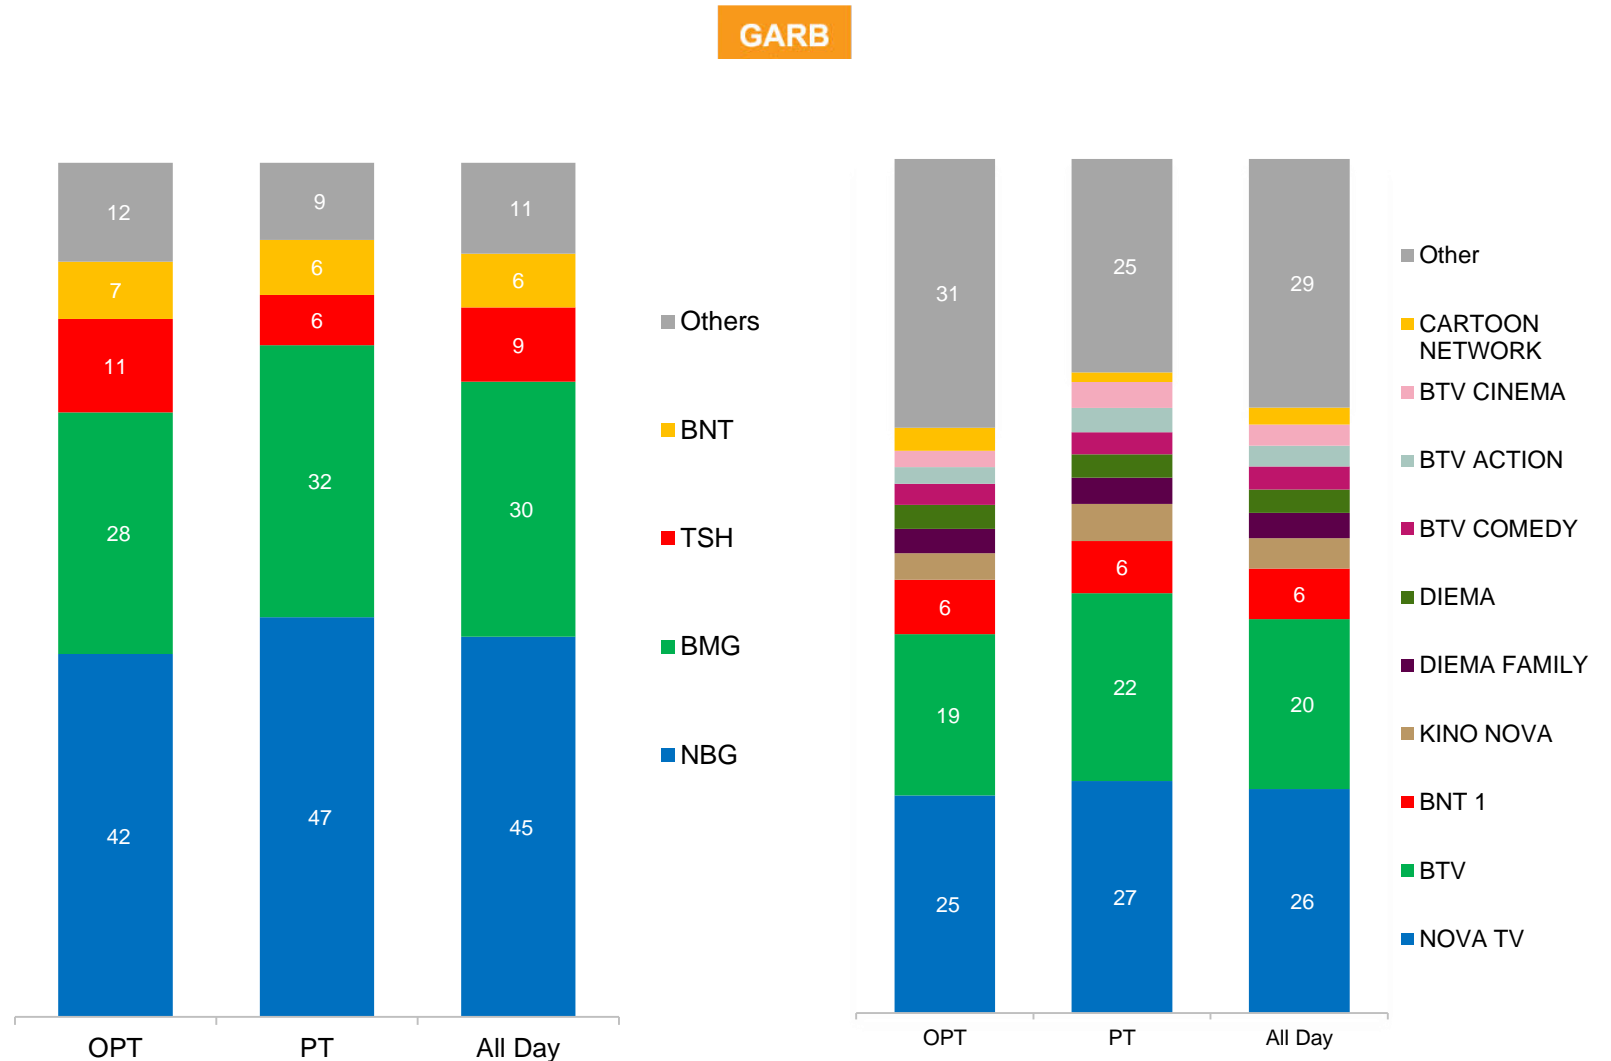

Source: GARB, A18-49

14 May – 28 June 2020 vs the same period 2019

New Normal

Post crisis

+15%

+0:25 hour

+1 pp

GETTING MORE INTO SUMMER WE OBSERVED 4TH CONSECUTIVE WEEK OF TV VIEWRSHIP DECLINE

*GARB started measure TSA as of 1st May

NBG INCREASED PT AUDIENCE

BMG at the same time declined.

Top 5 channels remained the same with Kino Nova and Diema Family keeping stable performance.

Diema reached 6th place outperforming BMG niche channels.

NOVA SUSTAINED DOMINANCE THROUGHOUT THE DAY

NBG niche channels outperformed BMG channels.

BNT1 is the only channel within top 10 that is not part of both major TV groups.

TOP 5

GARB

NEXT TOP 5

DURING THE LOCKDOWN 120 MINUTES REGISTERED SLIGHTLY HIGHER AVERAGE RATING THAN SUNDAY AT NOVA IN THE FOLLOWING PERIOD, HOWEVER, IT COULDN'T SUSTAIN THE AUDIENCE AND NOVA'S PROGRAM OUTPERFORMED IT

BTV REGISTERED THE HIGHEST WEEKLY RATING VIA EVERMORE NOVA HOWEVER DOMINATED OVERALL RANKING

	Channel	Title	Type	Time start	Rating %	Shr %
1	BTV	Evermore	Series	20:00	8,7	28,7
2	NOVA TV	Fish on the cake	Culinary program	20:00	8,5	28,4
3	NOVA TV	Magnum P.I.	Series	21:00	8,1	25,5
4	NOVA TV	The Hitman's Bodyguard	Movies	20:00	8,1	29,6
5	NOVA TV	News block	News	19:00	8,0	33,9
6	NOVA TV	News block	News	22:00	7,5	24,6
7	BTV	News block	News	19:00	7,1	30,2
8	NOVA TV	FBI	Series	22:30	6,7	24,5
9	BTV	Couples Retreat	Movies	20:00	6,0	22,0
10	BTV	Fi	Series	21:00	5,8	18,4
11	NOVA TV	Sunday at NOVA	Publicism	16:00	5,3	27,7
12	NOVA TV	Criminal Minds	Series	23:30	5,1	26,1
13	NOVA TV	Family Feud	TV games	18:00	5,1	26,7
14	NOVA TV	Bad company	Movies	22:00	5,0	24,1
15	NOVA TV	The News	News	16:00	4,8	32,2
16	NOVA TV	Nichia zemia	Publicism	18:00	4,8	28,8
17	NOVA TV	The Ugly Truth	Movies	20:00	4,8	22,0
18	NOVA TV	My New Best Friend	Movies	12:30	4,6	27,9
19	BTV	This means war	Movies	22:30	4,5	20,2
20	NOVA TV	Mrs. Fazilet and her daughters	Series	13:30	4,5	29,4