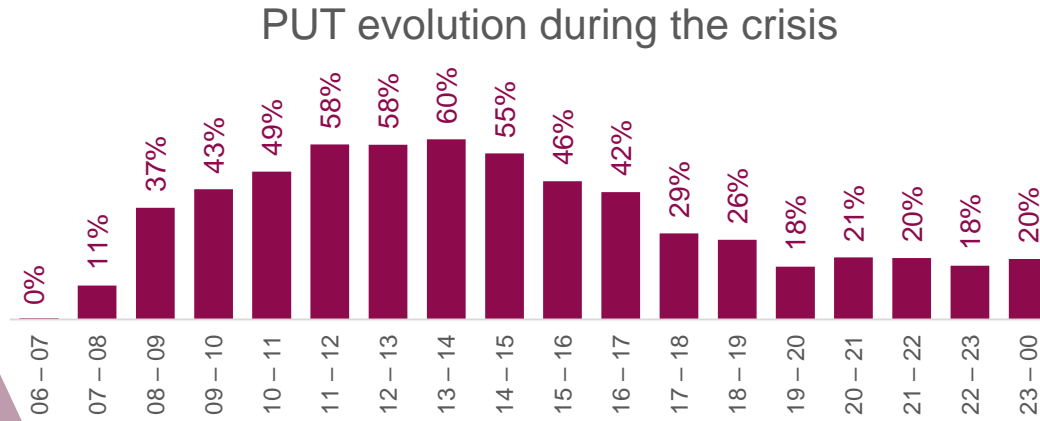

Source: Gemius, A18-49

PEOPLE STILL SPENT MORE TIME WITH TV EVEN AFTER THE LOCKDOWN

13 Mar -13 May 2020 vs the same period 2019

Lockdown

Peak of the crisis

PUT +31%

Time spent +0:55 hour

Reach +6pp

Source: GARB, A18-49

14 May – 28 June 2020 vs the same period 2019

New Normal

Post crisis

+15%

+0:25 hour

+1 pp

GETTING MORE INTO SUMMER WE OBSERVED 4TH CONSECUTIVE WEEK OF TV VIEWRSHIP DECLINE