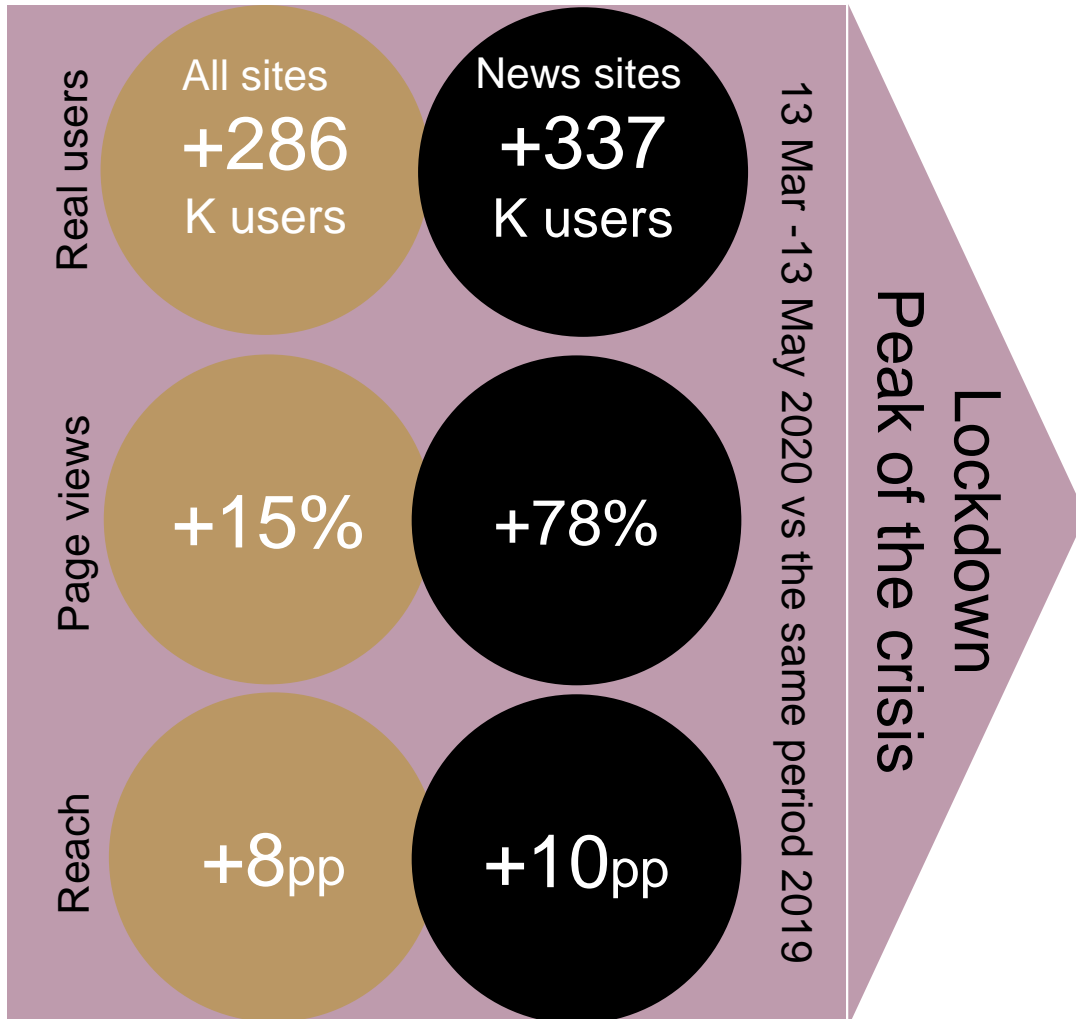

TV WEEKLY REPORT

FOCUSED ON SUNDAY PUBLICISM

Source: GARB
Data: People meter, national base
Period: 22-28.06
TG: A 18-49
Currency: BGN gross

NEWS PAGE VIEWS KEPT HIGHER LEVELS THAN LAST YEAR PROBABLY DRIVEN BY COVID CRISIS ALL WEB PAGE VIEWS HOWEVER DECLINED

Source: Gemius, A18-49

PEOPLE STILL SPENT MORE TIME WITH TV EVEN AFTER THE LOCKDOWN

13 Mar -13 May 2020 vs the same period 2019

Lockdown

Peak of the crisis

PUT +31%

Time spent +0:55 hour

Reach +6pp

Source: GARB, A18-49

14 May – 28 June 2020 vs the same period 2019

New Normal

Post crisis

+15%

+0:25 hour

+1 pp

GETTING MORE INTO SUMMER WE OBSERVED 4TH CONSECUTIVE WEEK OF TV VIEWRSHIP DECLINE

BTV REGISTERED THE HIGHEST WEEKLY RATING VIA EVERMORE NOVA HOWEVER DOMINATED OVERALL RANKING

	Channel	Title	Type	Time start	Rating %	Shr %
1	BTV	Evermore	Series	20:00	8,7	28,7
2	NOVA TV	Fish on the cake	Culinary program	20:00	8,5	28,4
3	NOVA TV	Magnum P.I.	Series	21:00	8,1	25,5
4	NOVA TV	The Hitman's Bodyguard	Movies	20:00	8,1	29,6
5	NOVA TV	News block	News	19:00	8,0	33,9
6	NOVA TV	News block	News	22:00	7,5	24,6
7	BTV	News block	News	19:00	7,1	30,2
8	NOVA TV	FBI	Series	22:30	6,7	24,5
9	BTV	Couples Retreat	Movies	20:00	6,0	22,0
10	BTV	Fi	Series	21:00	5,8	18,4
11	NOVA TV	Sunday at NOVA	Publicism	16:00	5,3	27,7
12	NOVA TV	Criminal Minds	Series	23:30	5,1	26,1
13	NOVA TV	Family Feud	TV games	18:00	5,1	26,7
14	NOVA TV	Bad company	Movies	22:00	5,0	24,1
15	NOVA TV	The News	News	16:00	4,8	32,2
16	NOVA TV	Nichia zemia	Publicism	18:00	4,8	28,8
17	NOVA TV	The Ugly Truth	Movies	20:00	4,8	22,0
18	NOVA TV	My New Best Friend	Movies	12:30	4,6	27,9
19	BTV	This means war	Movies	22:30	4,5	20,2
20	NOVA TV	Mrs. Fazilet and her daughters	Series	13:30	4,5	29,4