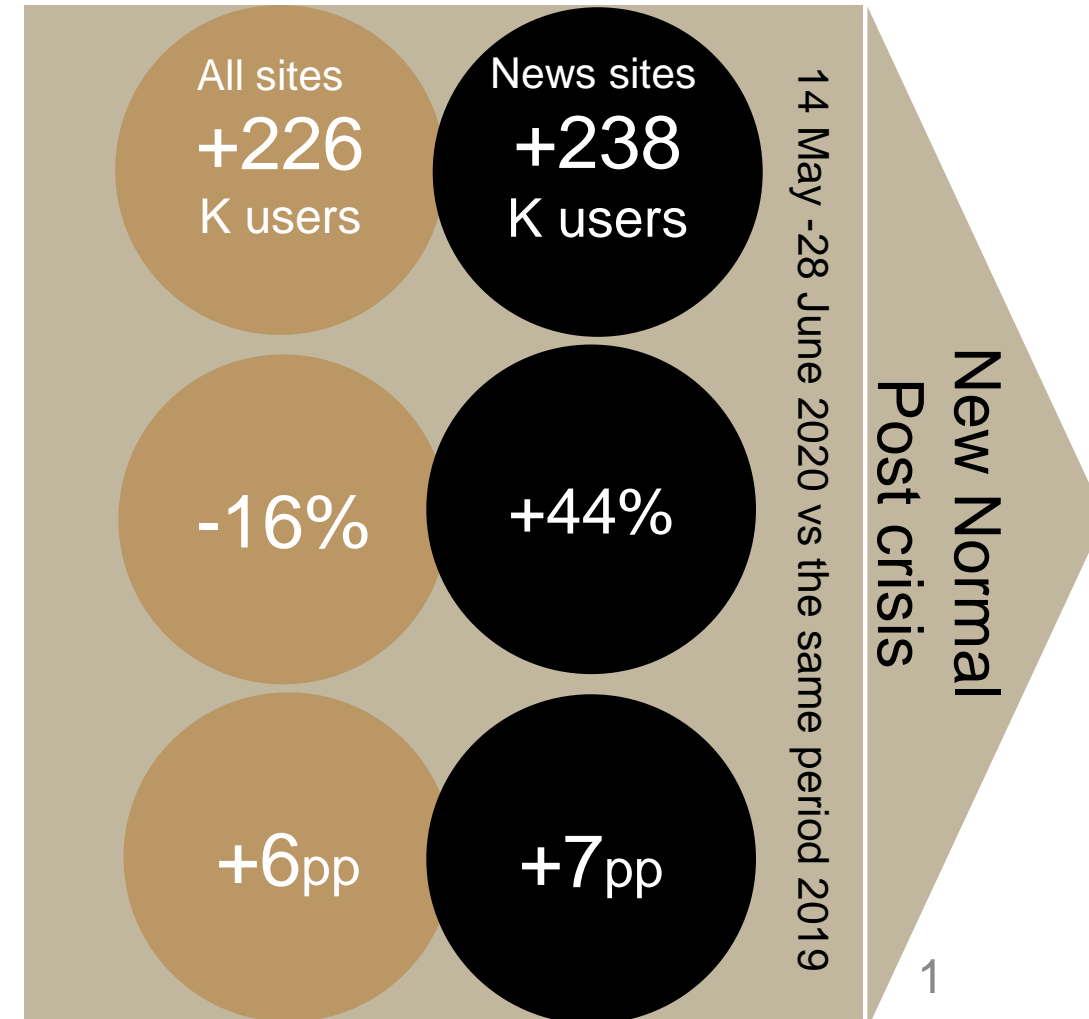

TV WEEKLY REPORT

FOCUSED ON SUNDAY PUBLICISM

Source: GARB
Data: People meter, national base
Period: 22-28.06
TG: A 18-49
Currency: BGN gross

NEWS PAGE VIEWS KEPT HIGHER LEVELS THAN LAST YEAR PROBABLY DRIVEN BY COVID CRISIS ALL WEB PAGE VIEWS HOWEVER DECLINED

Source: Gemius, A18-49

PEOPLE STILL SPENT MORE TIME WITH TV EVEN AFTER THE LOCKDOWN

13 Mar -13 May 2020 vs the same period 2019

Lockdown

Peak of the crisis

PUT +31%

Time spent +0:55 hour

Reach +6pp

Source: GARB, A18-49

14 May – 28 June 2020 vs the same period 2019

New Normal

Post crisis

+15%

+0:25 hour

+1 pp

GETTING MORE INTO SUMMER WE OBSERVED 4TH CONSECUTIVE WEEK OF TV VIEWRSHIP DECLINE

BTV REGISTERED THE HIGHEST WEEKLY RATING VIA EVERMORE NOVA HOWEVER DOMINATED OVERALL RANKING

	Channel	Title	Type	Time start	Rating %	Shr %
1	BTV	Evermore	Series	20:00	8,7	28,7
2	NOVA TV	Fish on the cake	Culinary program	20:00	8,5	28,4
3	NOVA TV	Magnum P.I.	Series	21:00	8,1	25,5
4	NOVA TV	The Hitman's Bodyguard	Movies	20:00	8,1	29,6
5	NOVA TV	News block	News	19:00	8,0	33,9
6	NOVA TV	News block	News	22:00	7,5	24,6
7	BTV	News block	News	19:00	7,1	30,2
8	NOVA TV	FBI	Series	22:30	6,7	24,5
9	BTV	Couples Retreat	Movies	20:00	6,0	22,0
10	BTV	Fi	Series	21:00	5,8	18,4
11	NOVA TV	Sunday at NOVA	Publicism	16:00	5,3	27,7
12	NOVA TV	Criminal Minds	Series	23:30	5,1	26,1
13	NOVA TV	Family Feud	TV games	18:00	5,1	26,7
14	NOVA TV	Bad company	Movies	22:00	5,0	24,1
15	NOVA TV	The News	News	16:00	4,8	32,2
16	NOVA TV	Nichia zemia	Publicism	18:00	4,8	28,8
17	NOVA TV	The Ugly Truth	Movies	20:00	4,8	22,0
18	NOVA TV	My New Best Friend	Movies	12:30	4,6	27,9
19	BTV	This means war	Movies	22:30	4,5	20,2
20	NOVA TV	Mrs. Fazilet and her daughters	Series	13:30	4,5	29,4