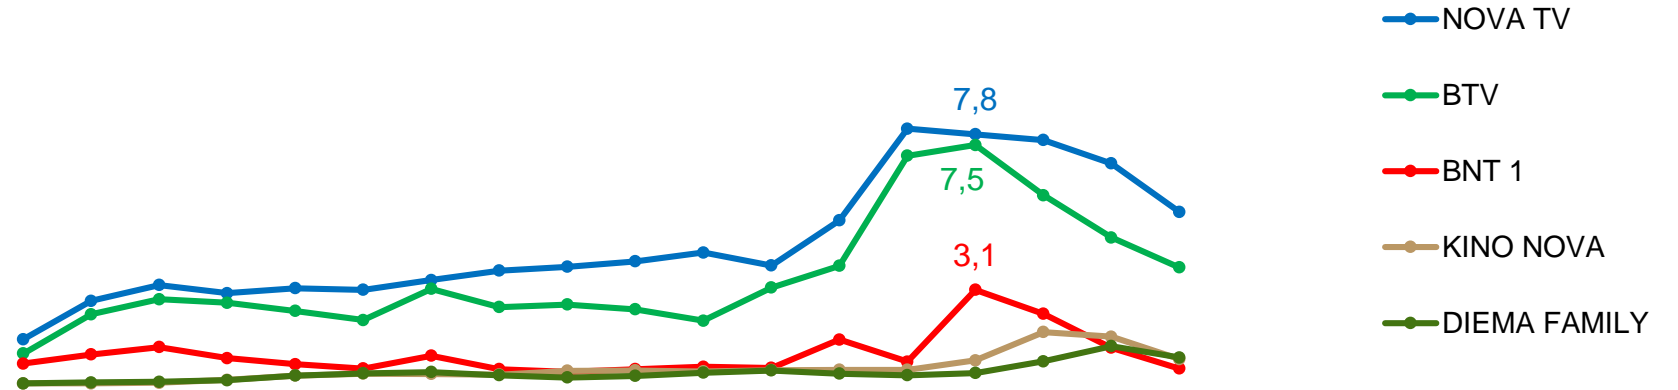

*GARB started measure TSA as of 1st May

NBG INCREASED PT AUDIENCE

BMG at the same time declined.

Top 5 channels remained the same with Kino Nova and Diema Family keeping stable performance.

Diema reached 6th place outperforming BMG niche channels.

NOVA SUSTAINED DOMINANCE THROUGHOUT THE DAY

NBG niche channels outperformed BMG channels.

BNT1 is the only channel within top 10 that is not part of both major TV groups.

TOP 5

GARB

NEXT TOP 5

DURING THE LOCKDOWN 120 MINUTES REGISTERED SLIGHTLY HIGHER AVERAGE RATING THAN SUNDAY AT NOVA IN THE FOLLOWING PERIOD, HOWEVER, IT COULDN'T SUSTAIN THE AUDIENCE AND NOVA'S PROGRAM OUTPERFORMED IT