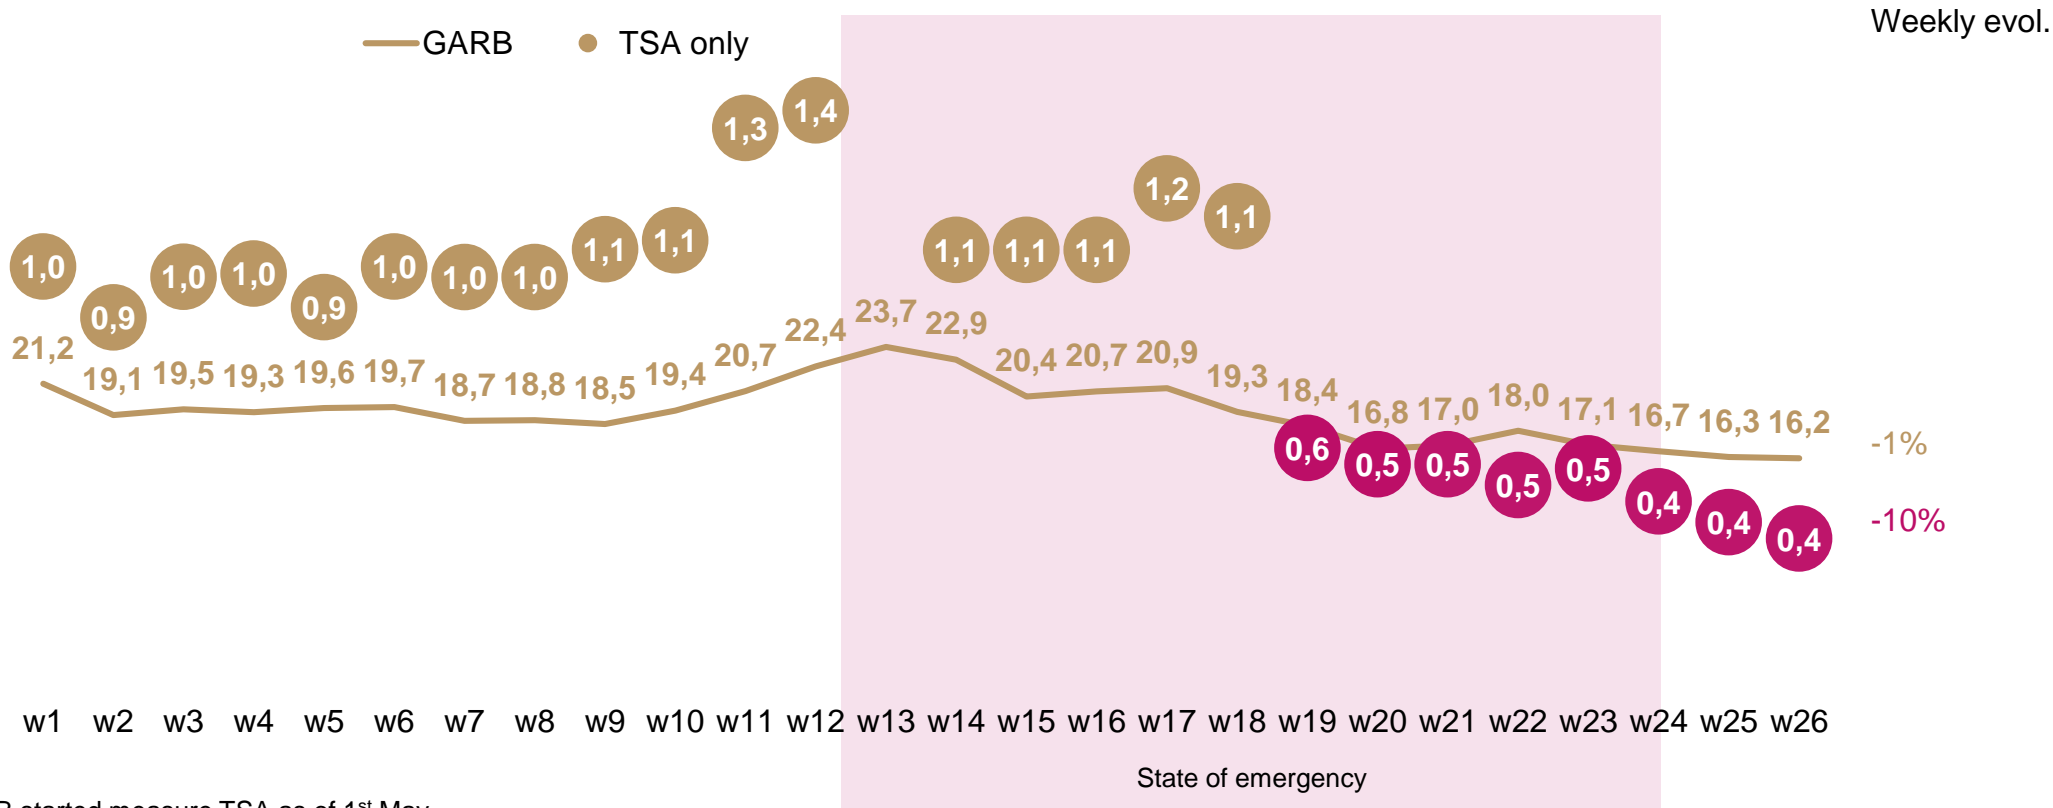

Source: GARB, A18-49

14 May – 28 June 2020 vs the same period 2019

New Normal

Post crisis

+15%

+0:25 hour

+1 pp

GETTING MORE INTO SUMMER WE OBSERVED 4TH CONSECUTIVE WEEK OF TV VIEWRSHIP DECLINE

*GARB started measure TSA as of 1st May

NBG INCREASED PT AUDIENCE

BMG at the same time declined.

Top 5 channels remained the same with Kino Nova and Diema Family keeping stable performance.

Diema reached 6th place outperforming BMG niche channels.

NOVA SUSTAINED DOMINANCE THROUGHOUT THE DAY

NBG niche channels outperformed BMG channels.

BNT1 is the only channel within top 10 that is not part of both major TV groups.

TOP 5

GARB

NEXT TOP 5

DURING THE LOCKDOWN 120 MINUTES REGISTERED SLIGHTLY HIGHER AVERAGE RATING THAN SUNDAY AT NOVA IN THE FOLLOWING PERIOD, HOWEVER, IT COULDN'T SUSTAIN THE AUDIENCE AND NOVA'S PROGRAM OUTPERFORMED IT