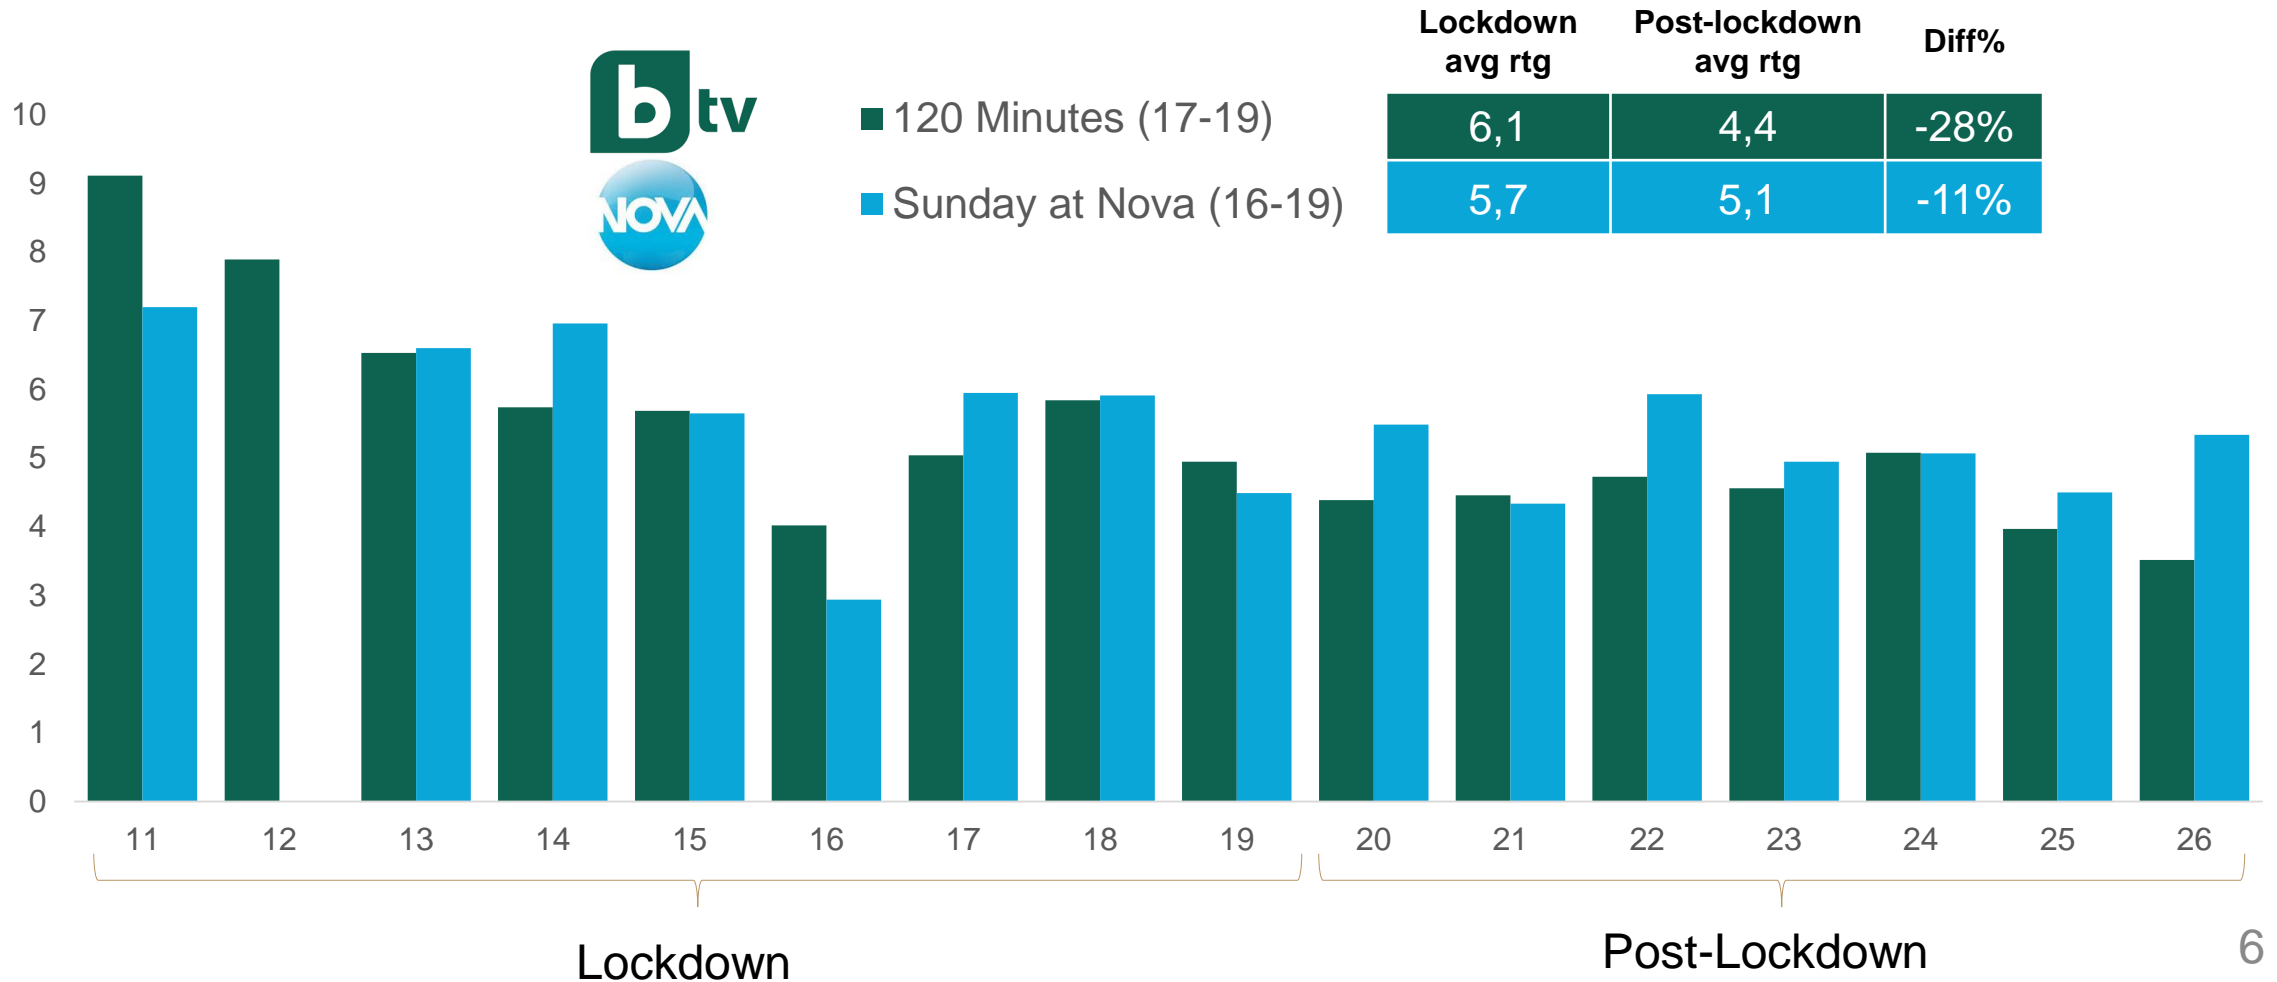

NOVA SUSTAINED DOMINANCE THROUGHOUT THE DAY

NBG niche channels outperformed BMG channels.

BNT1 is the only channel within top 10 that is not part of both major TV groups.

TOP 5

GARB

NEXT TOP 5

DURING THE LOCKDOWN 120 MINUTES REGISTERED SLIGHTLY HIGHER AVERAGE RATING THAN SUNDAY AT NOVA IN THE FOLLOWING PERIOD, HOWEVER, IT COULDN'T SUSTAIN THE AUDIENCE AND NOVA'S PROGRAM OUTPERFORMED IT

BTV REGISTERED THE HIGHEST WEEKLY RATING VIA EVERMORE NOVA HOWEVER DOMINATED OVERALL RANKING

	Channel	Title	Type	Time start	Rating %	Shr %
1	BTV	Evermore	Series	20:00	8,7	28,7
2	NOVA TV	Fish on the cake	Culinary program	20:00	8,5	28,4
3	NOVA TV	Magnum P.I.	Series	21:00	8,1	25,5
4	NOVA TV	The Hitman's Bodyguard	Movies	20:00	8,1	29,6
5	NOVA TV	News block	News	19:00	8,0	33,9
6	NOVA TV	News block	News	22:00	7,5	24,6
7	BTV	News block	News	19:00	7,1	30,2
8	NOVA TV	FBI	Series	22:30	6,7	24,5
9	BTV	Couples Retreat	Movies	20:00	6,0	22,0
10	BTV	Fi	Series	21:00	5,8	18,4
11	NOVA TV	Sunday at NOVA	Publicism	16:00	5,3	27,7
12	NOVA TV	Criminal Minds	Series	23:30	5,1	26,1
13	NOVA TV	Family Feud	TV games	18:00	5,1	26,7
14	NOVA TV	Bad company	Movies	22:00	5,0	24,1
15	NOVA TV	The News	News	16:00	4,8	32,2
16	NOVA TV	Nichia zemia	Publicism	18:00	4,8	28,8
17	NOVA TV	The Ugly Truth	Movies	20:00	4,8	22,0
18	NOVA TV	My New Best Friend	Movies	12:30	4,6	27,9
19	BTV	This means war	Movies	22:30	4,5	20,2
20	NOVA TV	Mrs. Fazilet and her daughters	Series	13:30	4,5	29,4