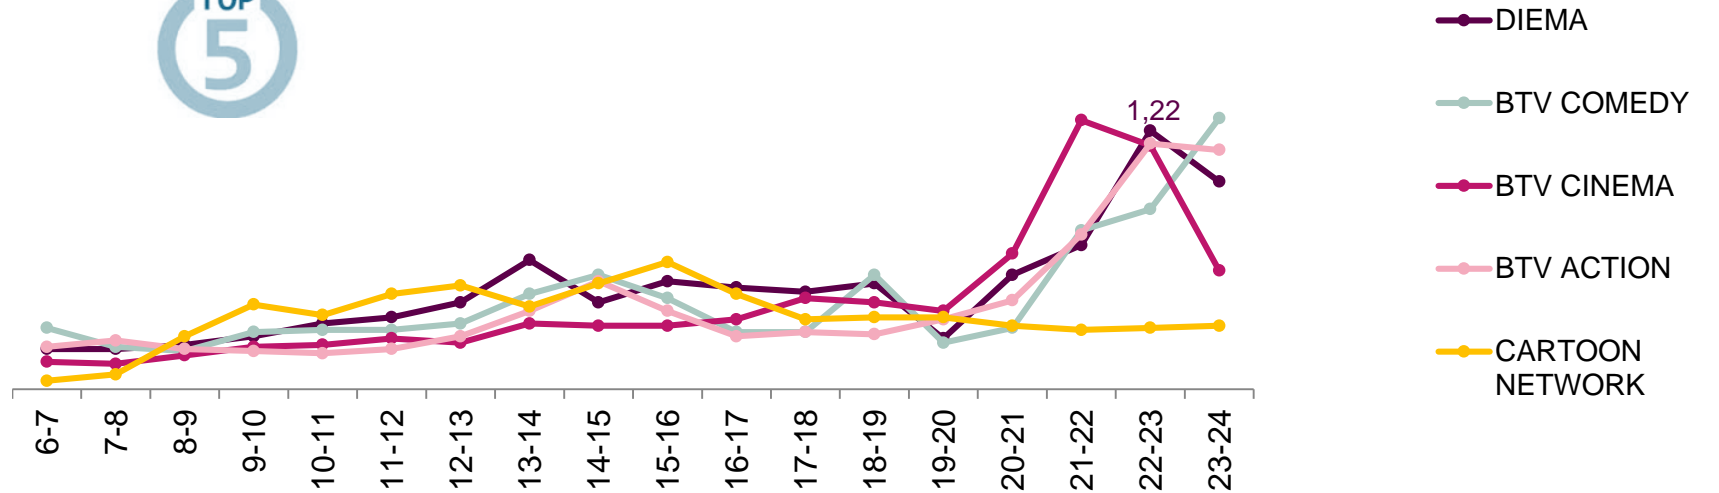

NOVA SUSTAINED DOMINANCE THROUGHOUT THE DAY

NBG niche channels outperformed BMG channels.

BNT1 is the only channel within top 10 that is not part of both major TV groups.

TOP 5

GARB

NEXT TOP 5

DURING THE LOCKDOWN 120 MINUTES REGISTERED SLIGHTLY HIGHER AVERAGE RATING THAN SUNDAY AT NOVA IN THE FOLLOWING PERIOD, HOWEVER, IT COULDN'T SUSTAIN THE AUDIENCE AND NOVA'S PROGRAM OUTPERFORMED IT

BTV REGISTERED THE HIGHEST WEEKLY RATING VIA EVERMORE NOVA HOWEVER DOMINATED OVERALL RANKING

	Channel	Title	Type	Time start	Rating %	Shr %
1	BTV	Evermore	Series	20:00	8,7	28,7
2	NOVA TV	Fish on the cake	Culinary program	20:00	8,5	28,4
3	NOVA TV	Magnum P.I.	Series	21:00	8,1	25,5
4	NOVA TV	The Hitman's Bodyguard	Movies	20:00	8,1	29,6
5	NOVA TV	News block	News	19:00	8,0	33,9
6	NOVA TV	News block	News	22:00	7,5	24,6
7	BTV	News block	News	19:00	7,1	30,2
8	NOVA TV	FBI	Series	22:30	6,7	24,5
9	BTV	Couples Retreat	Movies	20:00	6,0	22,0
10	BTV	Fi	Series	21:00	5,8	18,4
11	NOVA TV	Sunday at NOVA	Publicism	16:00	5,3	27,7
12	NOVA TV	Criminal Minds	Series	23:30	5,1	26,1
13	NOVA TV	Family Feud	TV games	18:00	5,1	26,7
14	NOVA TV	Bad company	Movies	22:00	5,0	24,1
15	NOVA TV	The News	News	16:00	4,8	32,2
16	NOVA TV	Nichia zemia	Publicism	18:00	4,8	28,8
17	NOVA TV	The Ugly Truth	Movies	20:00	4,8	22,0
18	NOVA TV	My New Best Friend	Movies	12:30	4,6	27,9
19	BTV	This means war	Movies	22:30	4,5	20,2
20	NOVA TV	Mrs. Fazilet and her daughters	Series	13:30	4,5	29,4