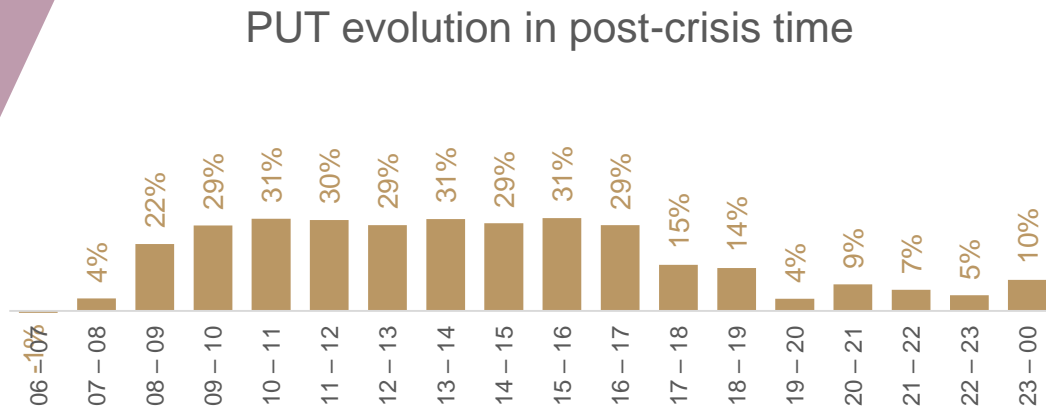

Source: Gemius, A18-49

PEOPLE STILL SPENT MORE TIME WITH TV EVEN AFTER THE LOCKDOWN

13 Mar -13 May 2020 vs the same period 2019

Lockdown

Peak of the crisis

PUT +31%

Time spent +0:55 hour

Reach +6pp

Source: GARB, A18-49

14 May – 28 June 2020 vs the same period 2019

New Normal

Post crisis

+15%

+0:25 hour

+1 pp

GETTING MORE INTO SUMMER WE OBSERVED 4TH CONSECUTIVE WEEK OF TV VIEWRSHIP DECLINE