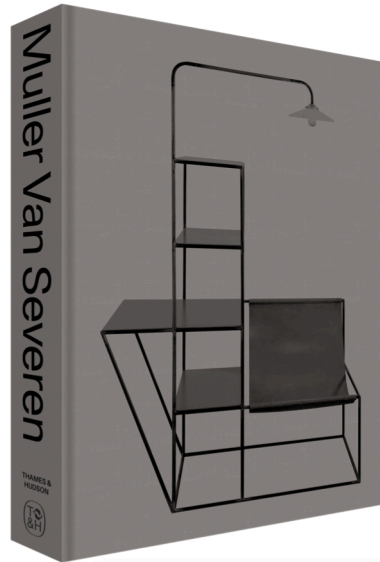

18,5 x 25,5 cm , 460 Seiten,
100 sw und 210 farbige
Abbildungen

Hardcover

English

978-3-96098-972-1

€ 49,80

Design

Muller Van Severen. Dialogue

Muller Van Severen was founded in the early Spring of 2011. With both Fien Muller (*1978, Lokeren, Belgium) and Hannes Van Severen (*1979, Gent, Belgium) being artists, it's natural that the collection sits somewhere between design and art.