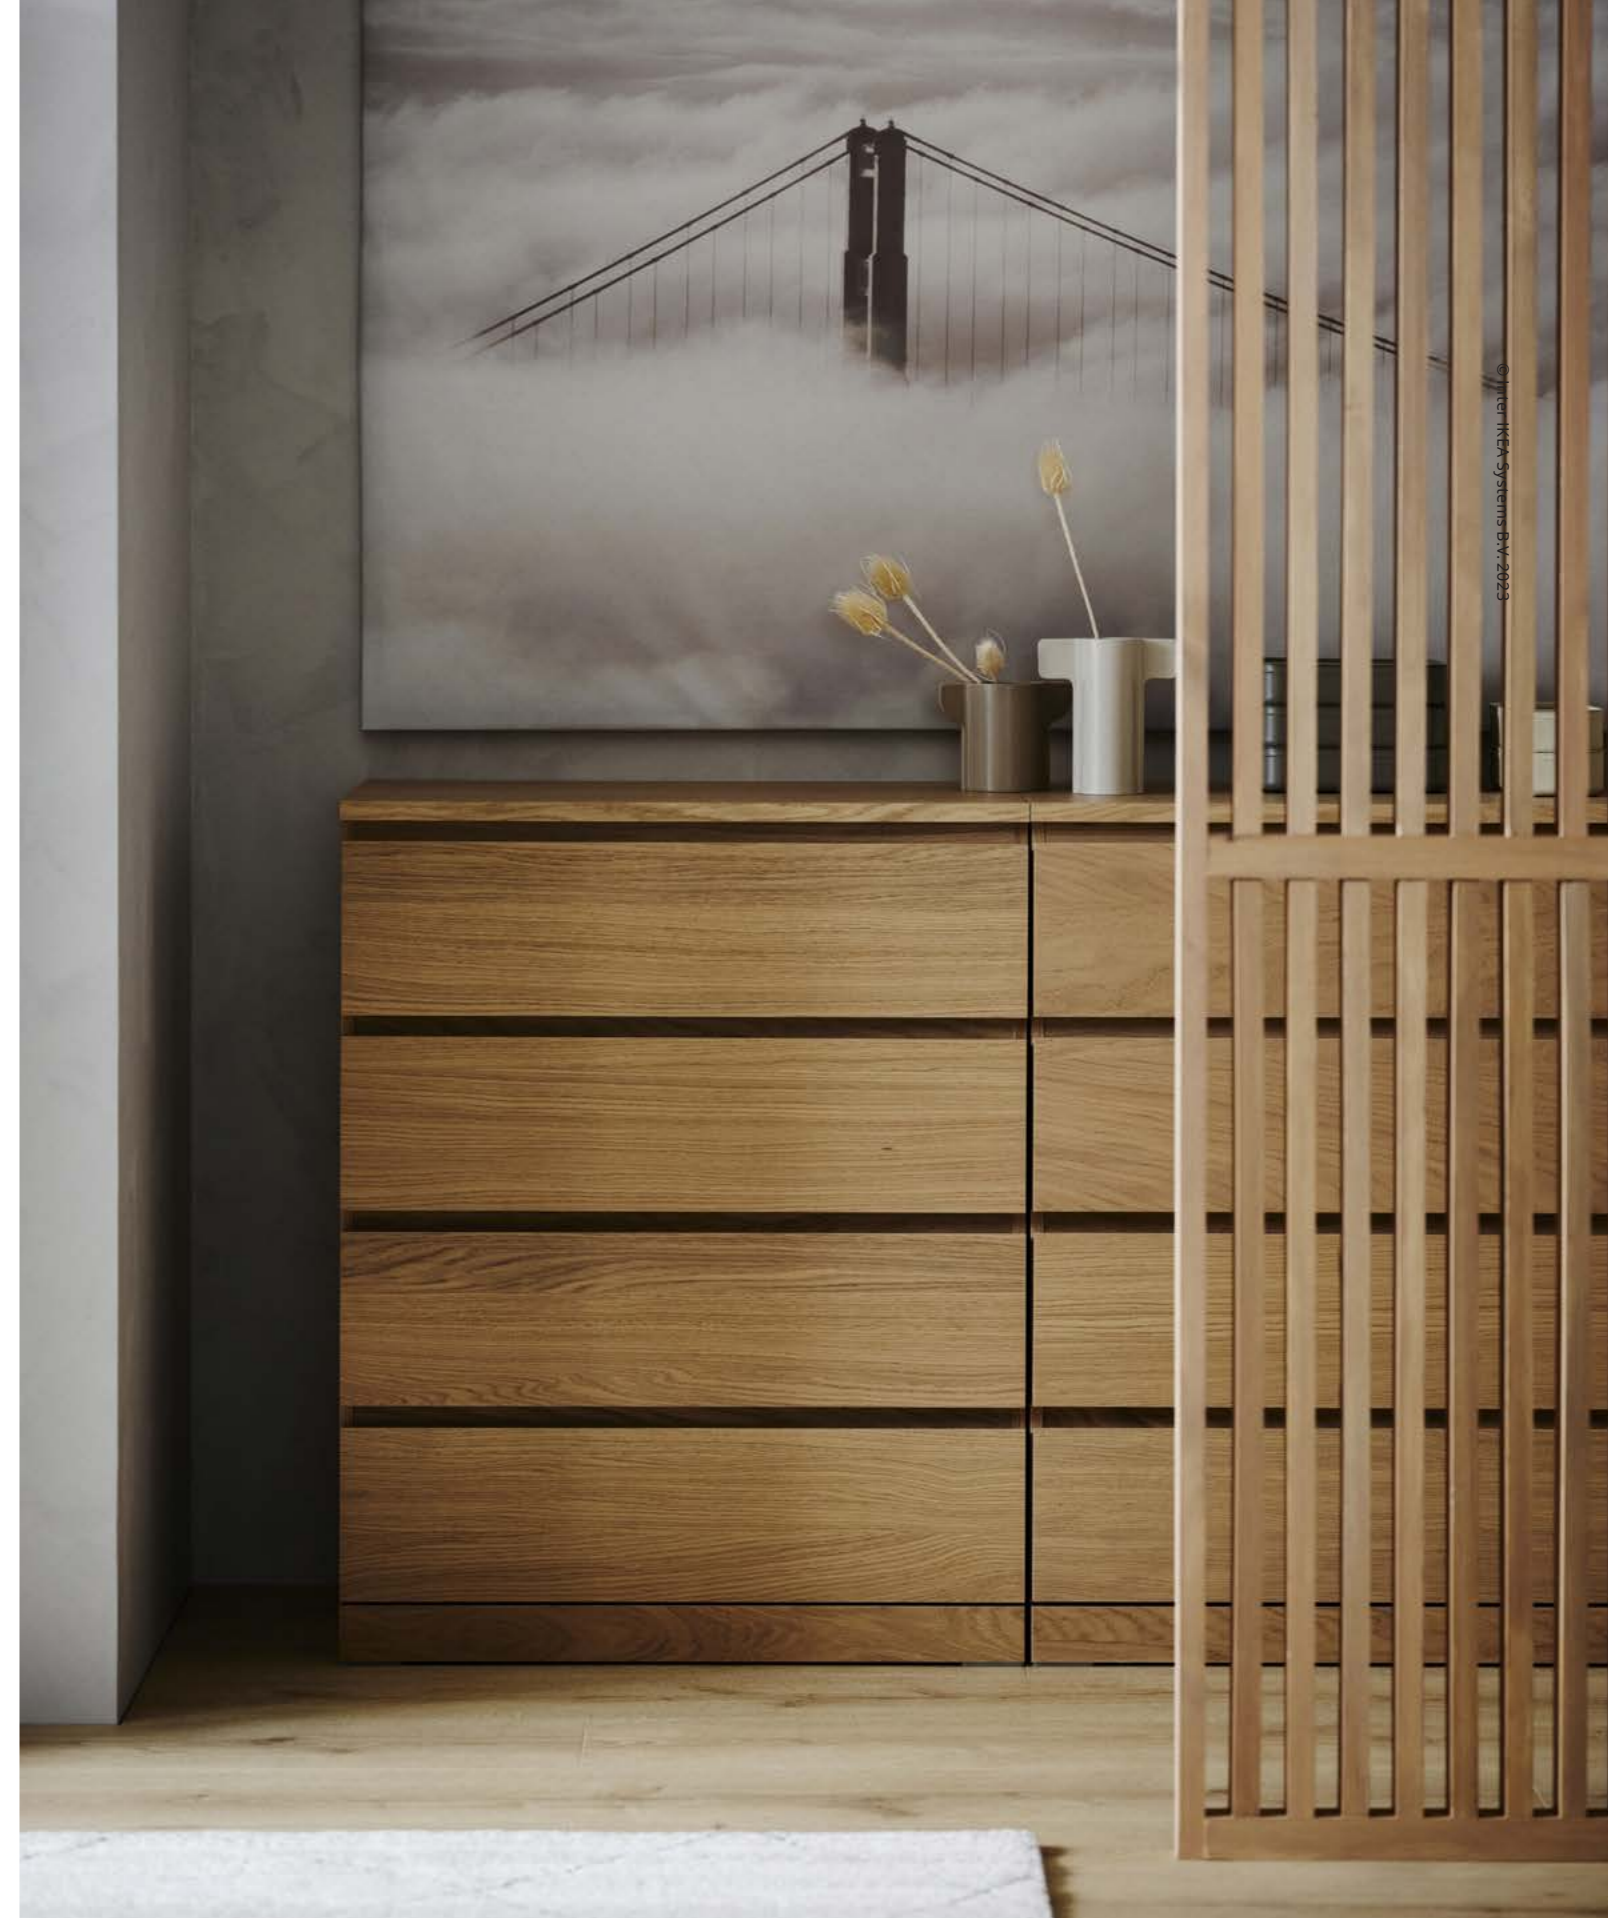

PH193119.JPG **MALM chest of 4 drawers** **119,-** 704.035.74 **New BJÖRKSTA picture with frame** **149,-** 595.089.35