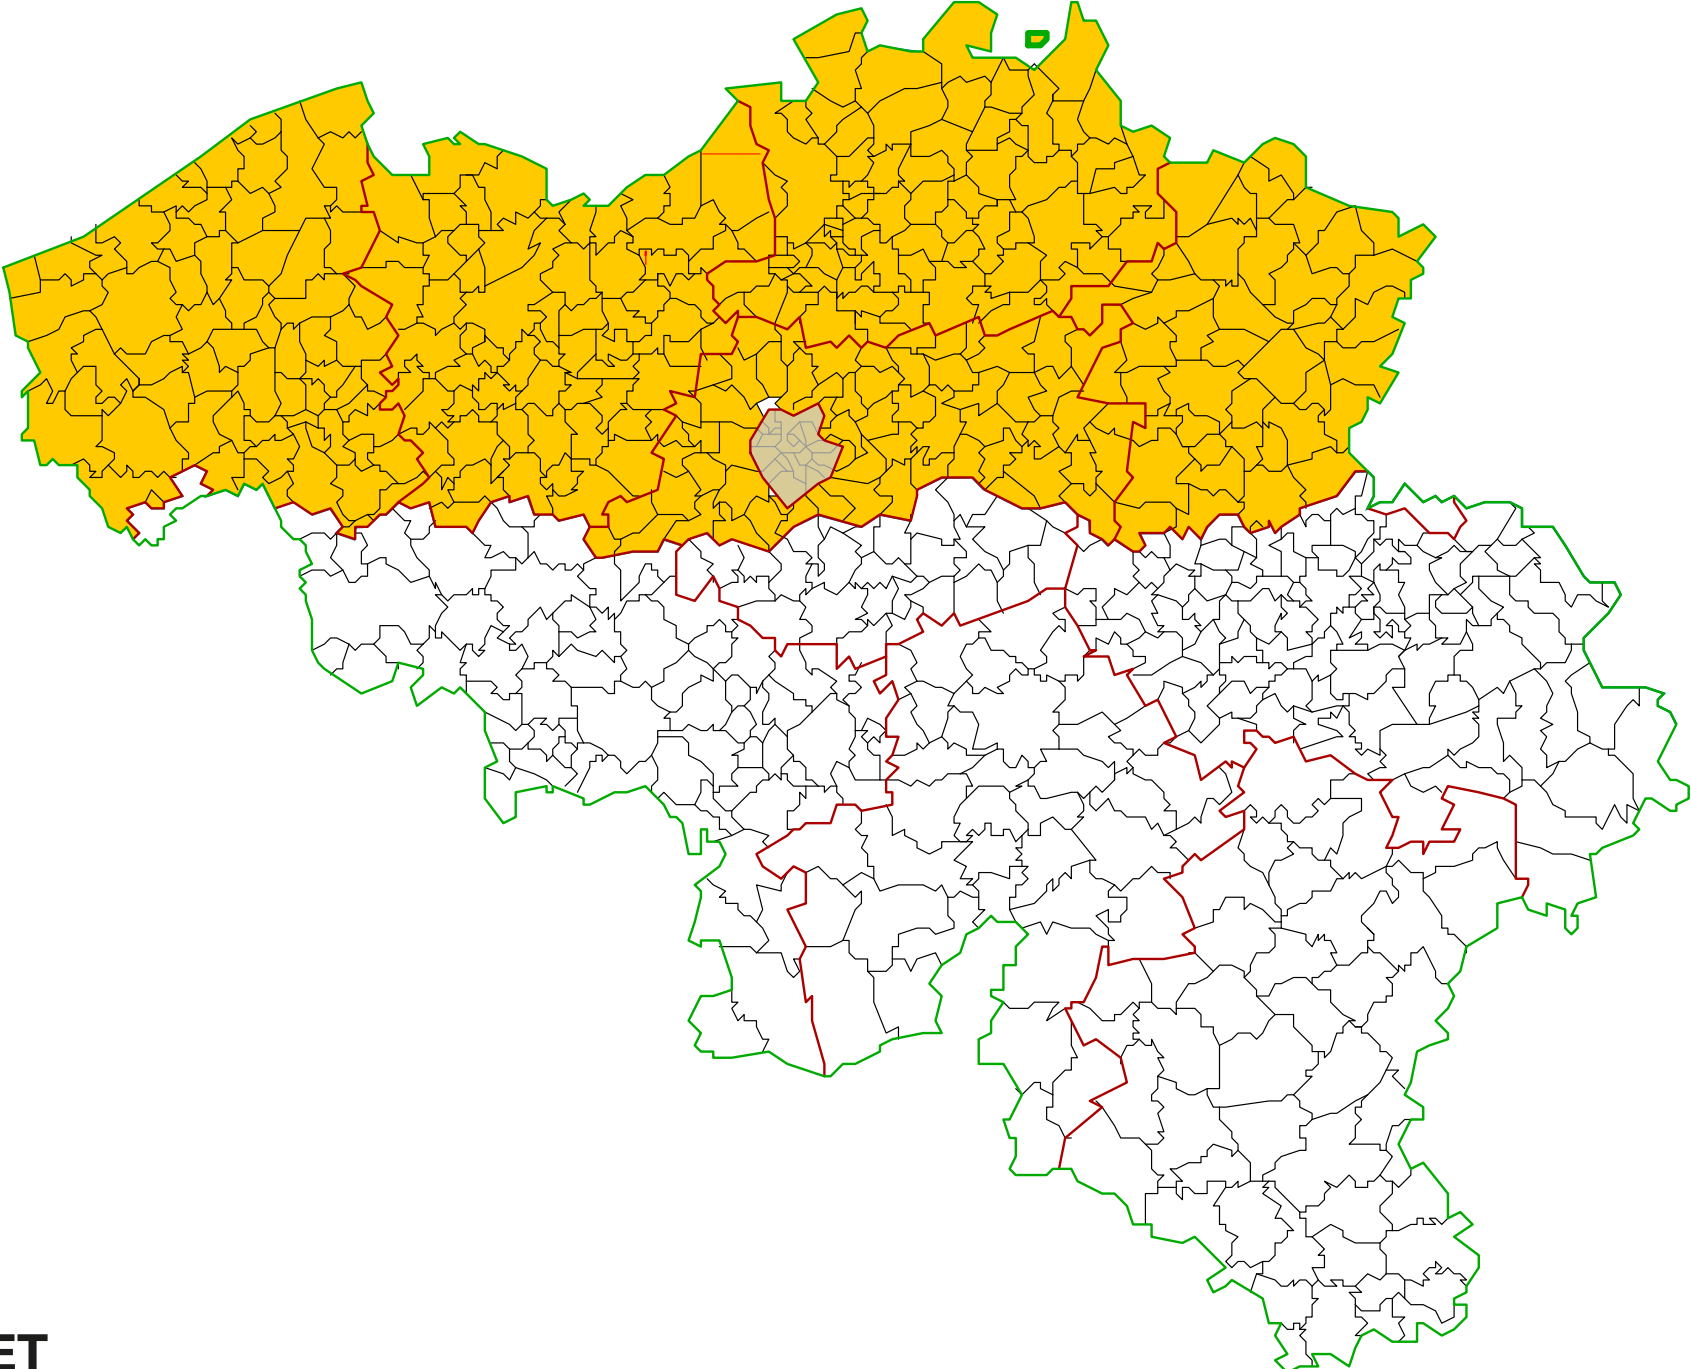

Telenet coverage area (Belgium) before transaction

Telenet coverage area (Belgium) after transaction

Telenet coverage area (detail Brussels) before transaction

● TELENET

● SFR

● VOO

Telenet coverage area (detail Brussels) after transaction

- TELENET
- VOO

Telenet coverage area (detail Luxemburg) before transaction

● TELENET, new municipalities