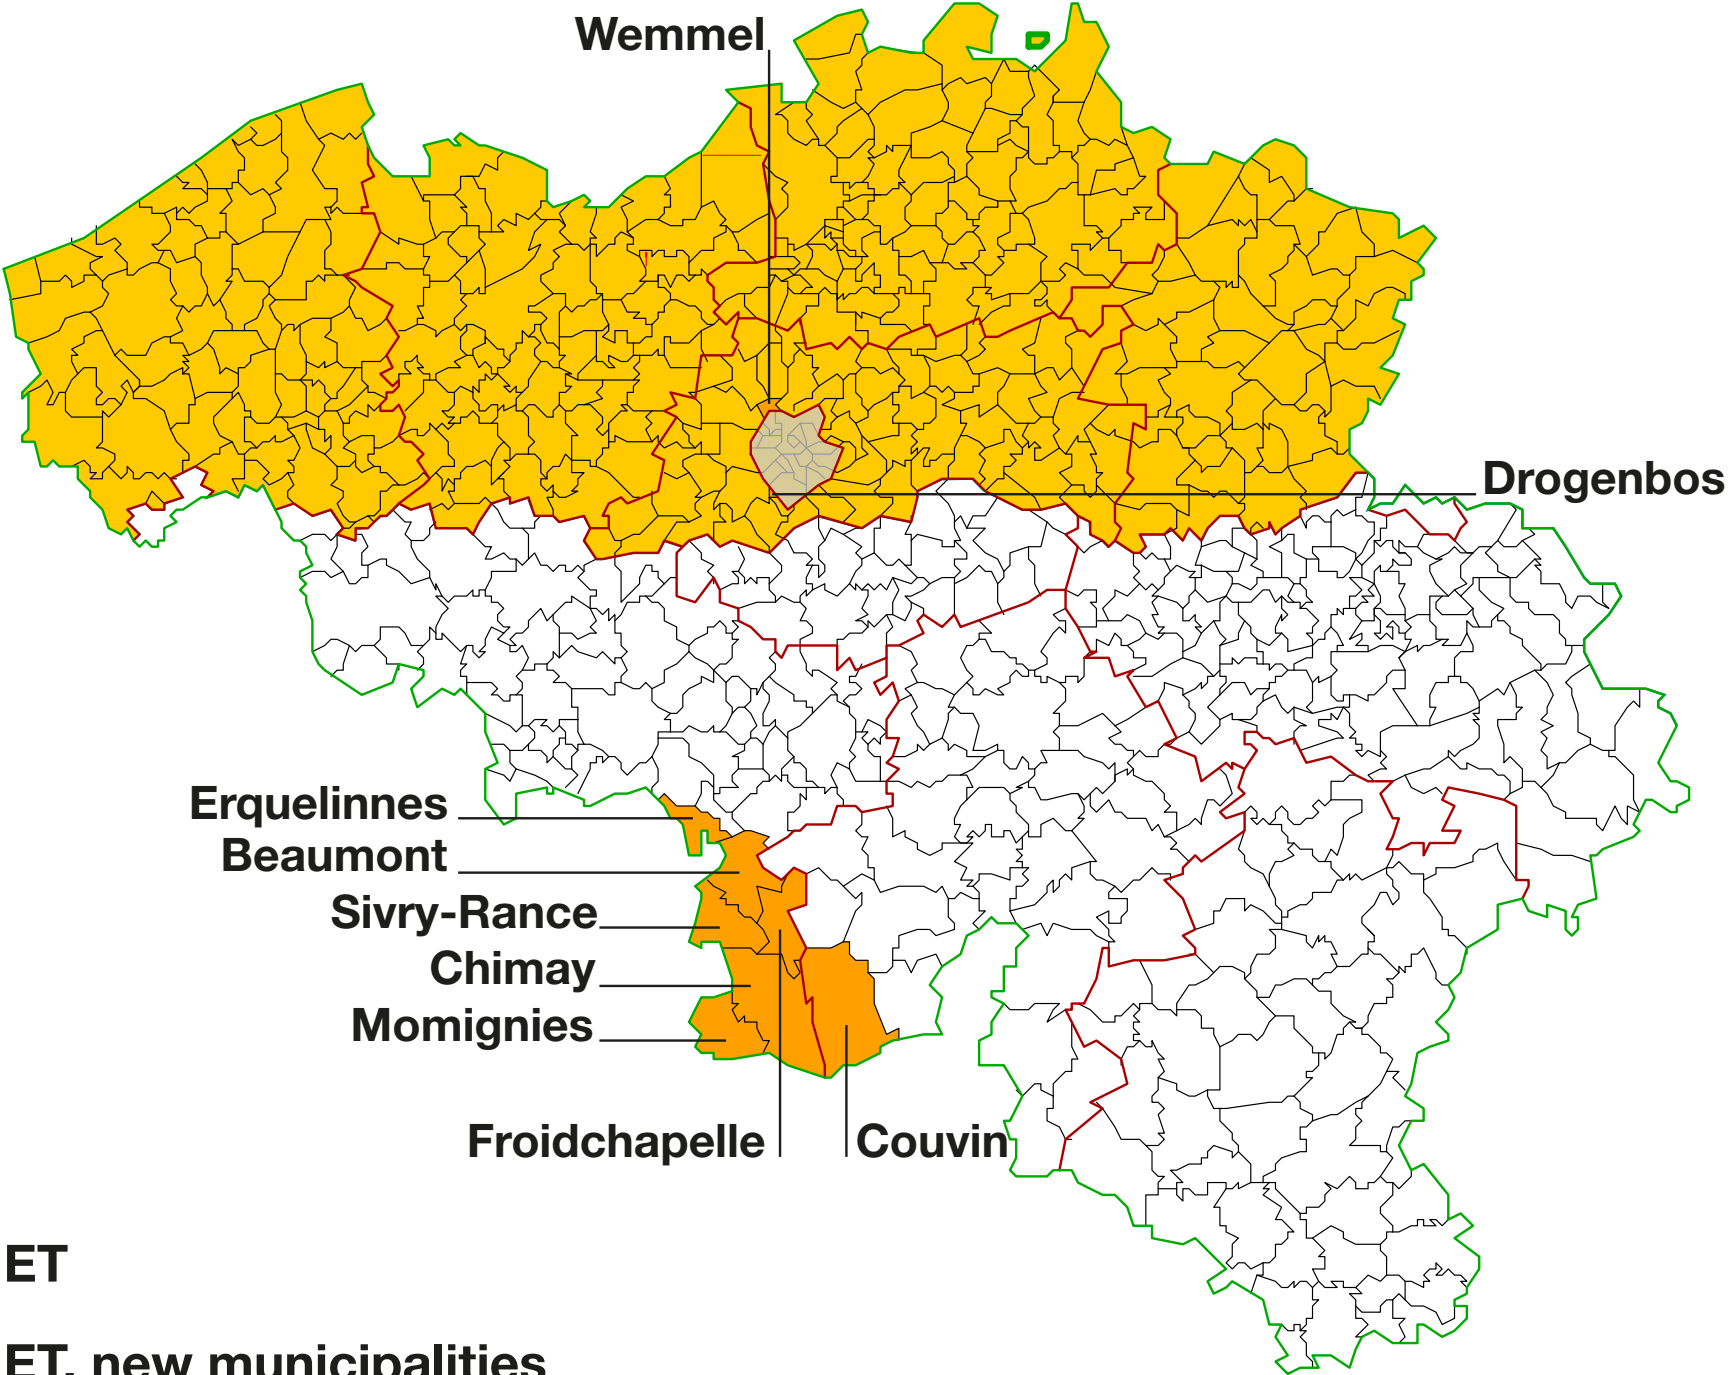

Telenet coverage area (Belgium) before transaction

Telenet coverage area (Belgium) after transaction

Telenet coverage area (detail Brussels) before transaction

● TELENET

● SFR

● VOO

Telenet coverage area (detail Brussels) after transaction

- TELENET
- VOO

Telenet coverage area (detail Luxemburg) before transaction

● TELENET, new municipalities