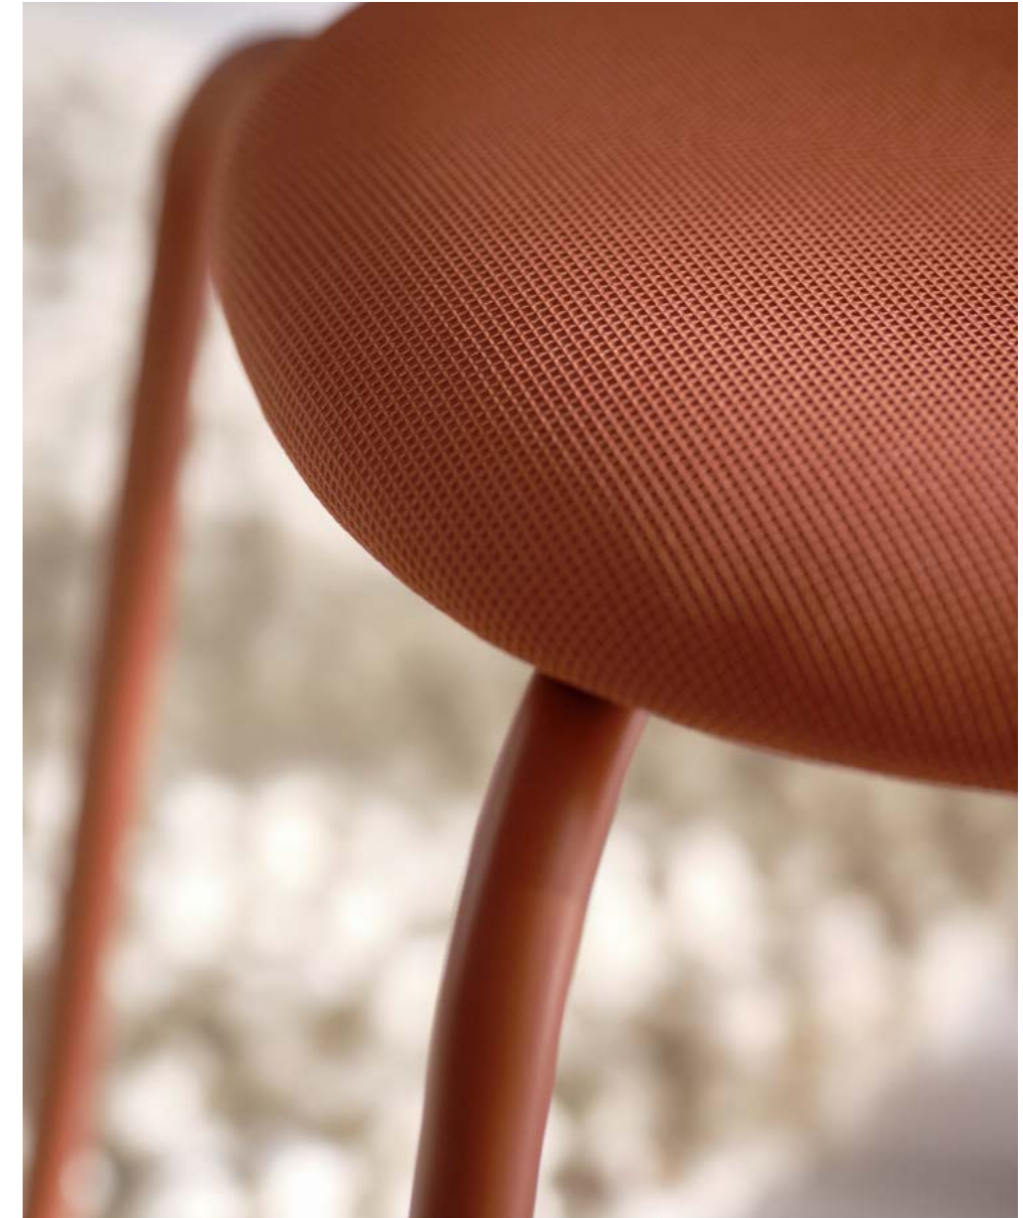

PH191903.JPG **New ÖSTANÖ chair 25,99/each** 705.265.32

Designed for small space living, the ÖSTANÖ chair is stackable, so you can fit as many as you need in your kitchen. Good lumbar support and an upholstered seat keep things comfortable.