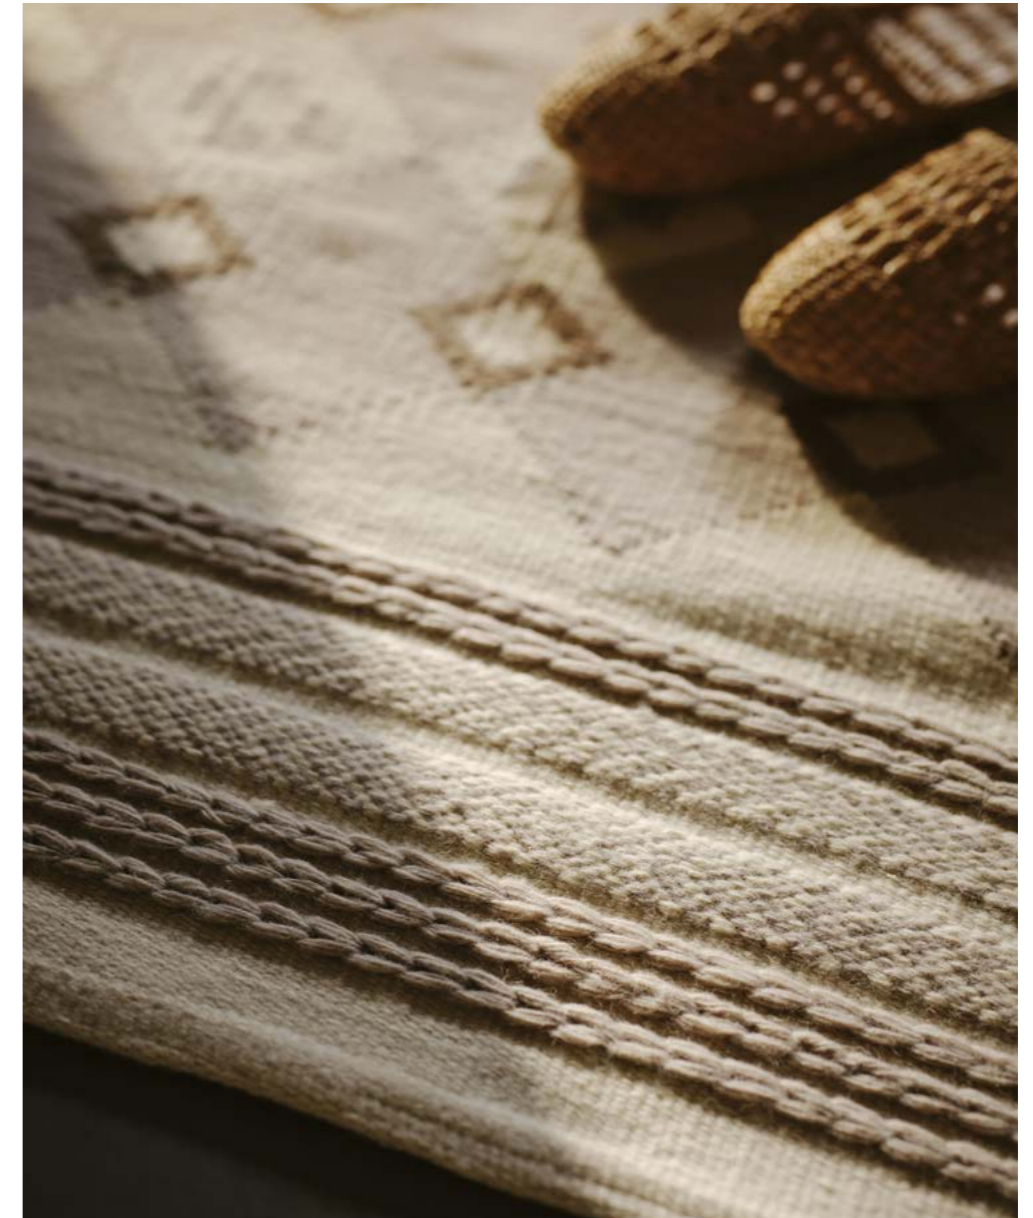

PH191931.JPG **New VÄGNÄT rug, flatwoven 279,-** 100% wool 805.414.81

Dress up any space with the VÄGNÄT rug, which is handwoven from dirt-resistant wool, making it suitable in either the living or the dining room. Its traditional pattern is finished with beautiful, decorative borders.