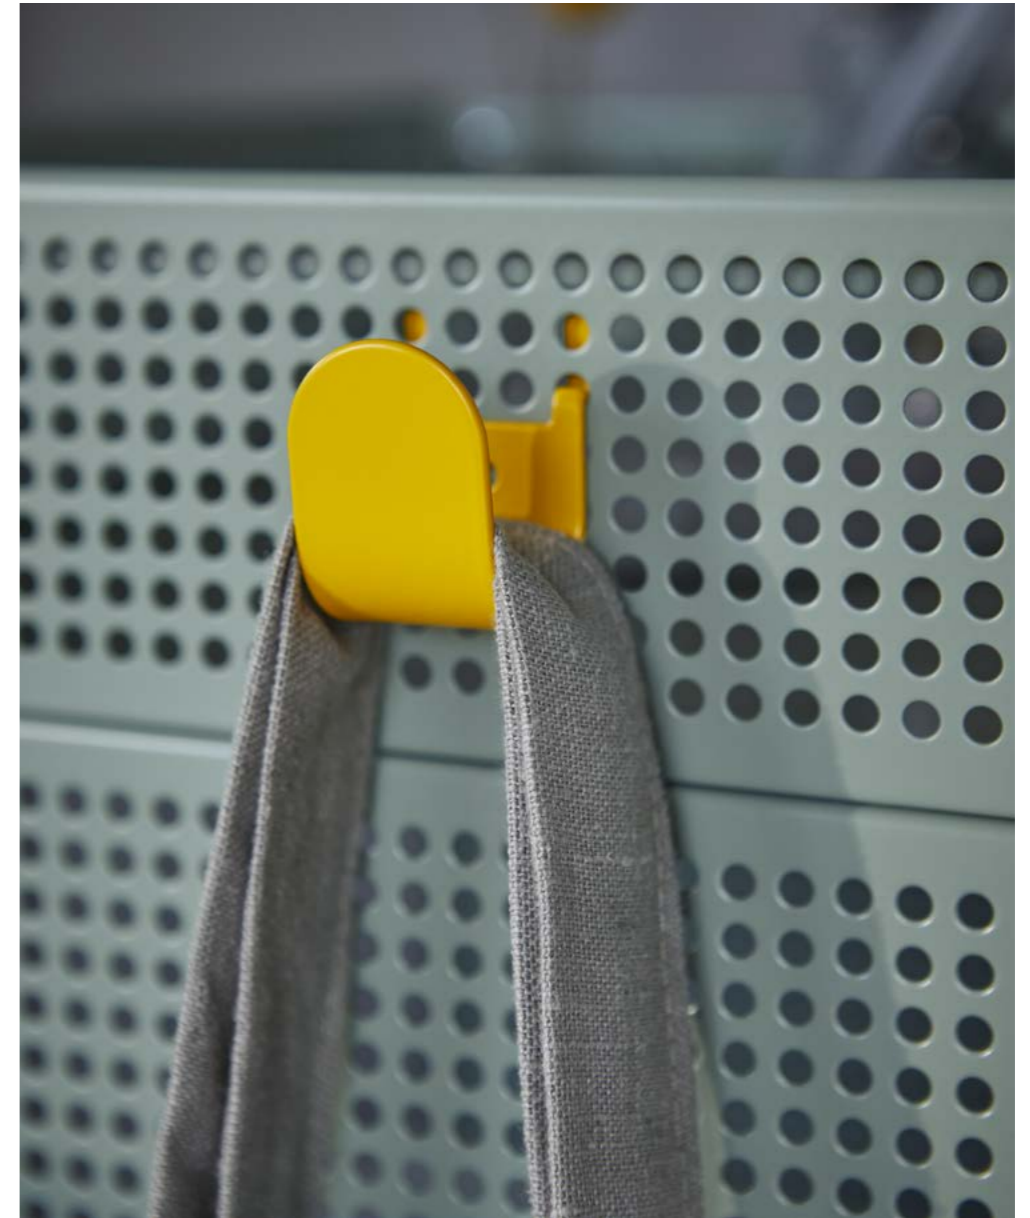

PH191925.JPG **New ÖVNING trolley 59,99** 005.170.03

Flexible, multi-tasking pieces such as the new ÖVNING trolley are your helping hands on early mornings. Whether you use it to move, store, show off or simplify your belongings, it's all about making life easier.