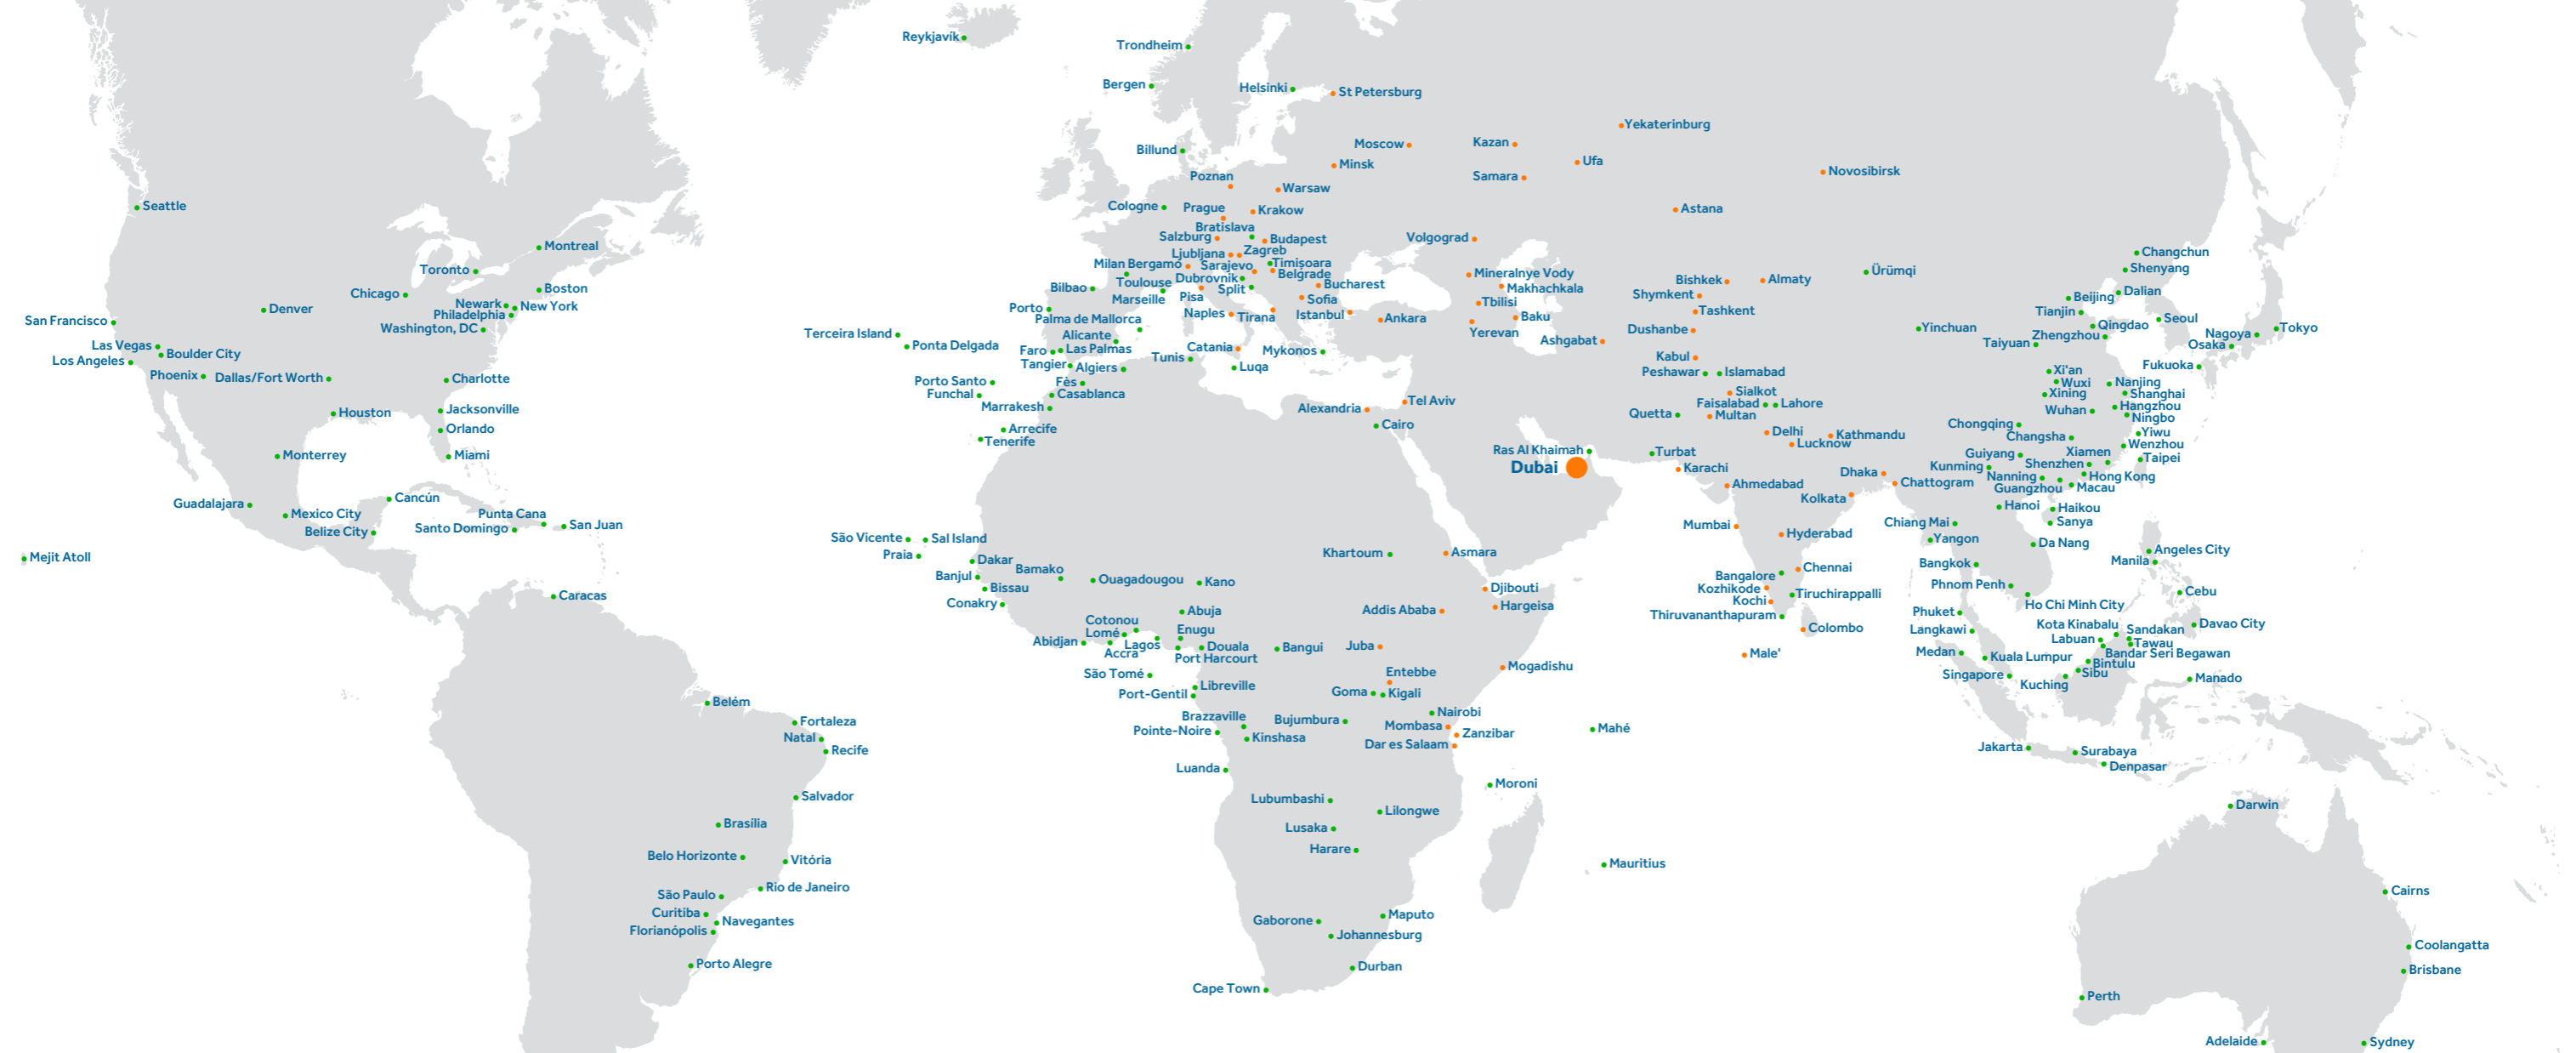

April 2024

flydubai cargo

Middle Eastern direct routes

Additional interline partner routes

Trucking routes

- Direct routes
- Interline partner routes
- Trucking routes

Note: Acceptance of cargo will depend on the selected route. Please send an email to cargo@flydubai.com for more information.