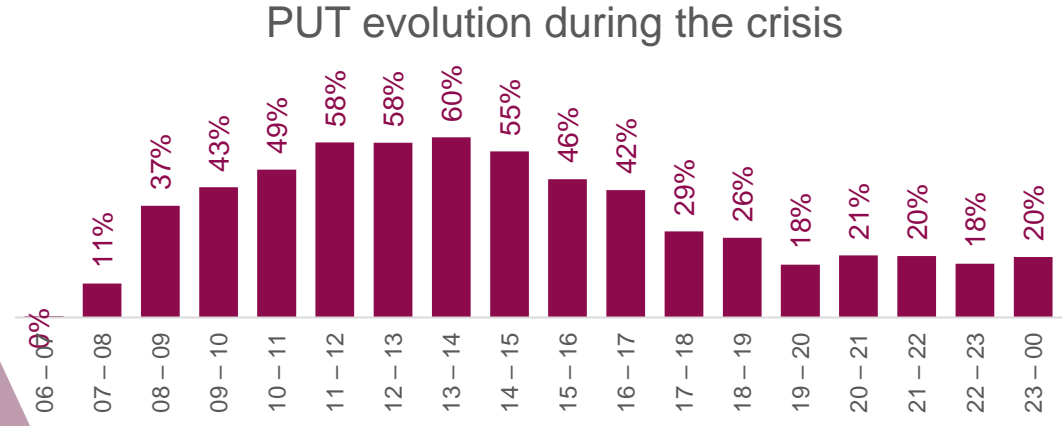

Source: Gemius, A18-49

HUGE INCREASE IN TV VIEWERSHIP DURING THE CRISIS TENDED TO NORMALIZE DURING THE POST-CRISIS PERIOD

13 Mar -13 May 2020 vs the same period 2019

Lockdown

Peak of the crisis

PUT +31%

Time spent +0:55 hour

Reach +6pp

14 May -28 May 2020 vs the same period 2019

Post crisis

New Normal

+15%

+0:26 hour

+1pp

Source: GARB, A18-49

WEEKLY VIEWERSHIP GOT BACK TO NORMAL SEASONAL LEVELS WITH THE END OF NATIONAL QUARANTINE, COMING SUMMER AND END OF HIGH TV SEASON

*GARB started measure TSA as of 1st May

NBG INCREASED ITS ADVANTAGE IN THE BATTLE FOR AUDIENCE SHARE