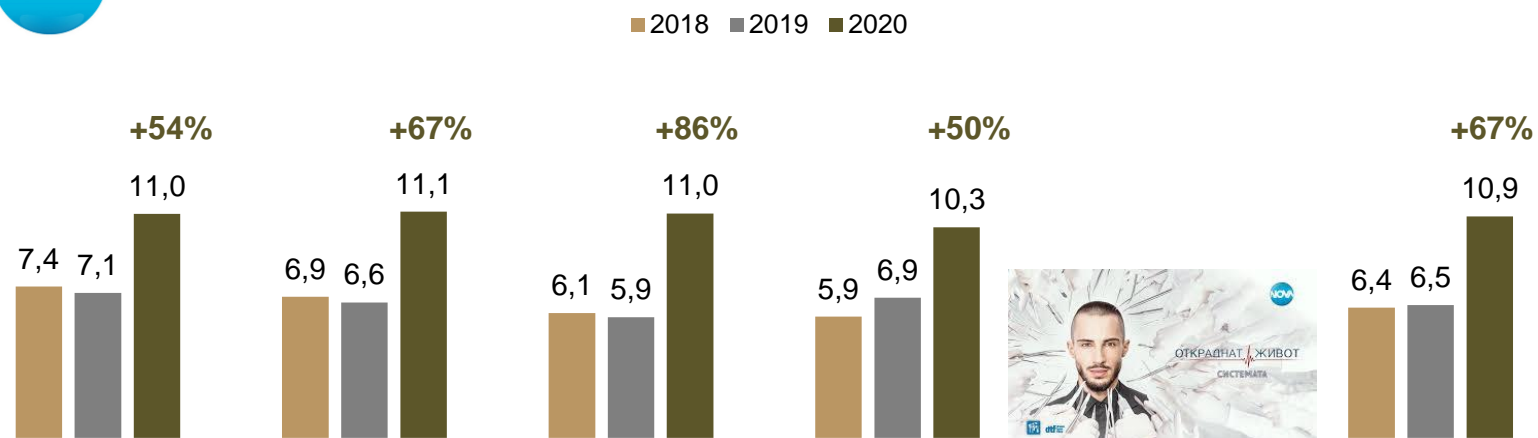

Kino Nova was the top niche channel, outperforming bTV Cinema.

AUDIENCE VIEWERSHIP OF THE MAIN TV CHANNELS REMAINED STABLE ON WEEKLY BASIS

bTV is closing the gap during the daytime hours. Nova continues to dominate the PT slot.

TOP 5

GARB

NEXT TOP 5

SIGNIFICANT AUDIENCE INCREASE FOR NOVA'S PROGRAMS

Nova aired the final episodes of Stolen life and Hell's Kitchen's seasons. Both programs registered tremendous increase on a yearly base. Overall, Hell's Kitchen recorded higher ratings.

The increase was highest in April, due to COVID-19 and the national quarantine.

Stolen life (20:00–21:00)

Hell's Kitchen (21:00–22:00)

TOP 20 WEEKLY RANKING DOMINATED BY NOVA PT PROGRAMS

	Channel	Title	Type	Time start	Rating %	Shr %
1	Nova	Your Face Sounds Familiar	Entertainment	20:00	18.3	52.1
2	Nova	Hell's Kitchen Bulgaria	Reality	21:00	14.2	41.0
3	Nova	Kitchen Nightmares	Reality	21:00	11.3	34.8
4	Nova	Stolen life	Series	20:00	10.8	33.3
5	bTV	The Voice of Bulgaria	Reality	20:00	10.1	33.6
6	Nova	FBI	Series	22:00	9.7	30.5
7	Nova	News block	News	19:00	9.1	35.1
8	bTV	Evermore	Series	20:00	9.1	28.0
9	Nova	News block	News	23:00	8.5	30.8
10	Nova	Letters from Antarctica	Movies	20:00	8.1	26.0
11	bTV	News block	News	19:00	7.8	29.9
12	bTV	Brigade New Home	Entertainment	21:00	7.4	20.6
13	Nova	Iron man 2	Movies	22:00	6.8	28.5
14	Nova	Lara Croft: Tomb Raider	Movies	20:00	6.3	24.4
15	Nova	Family Feud	TV games	18:00	6.3	29.0
16	Nova	Criminal Minds	Series	23:30	6.2	31.4
17	bTV	Slumdog Millionaire	Movies	21:00	6.1	20.8
18	bTV	Wife Swap	Reality	21:00	6.1	18.0
19	bTV	The Fast and the Furious 5	Movies	20:00	5.9	22.6
20	bTV	Citizens in Excess	Series	21:00	5.8	17.9