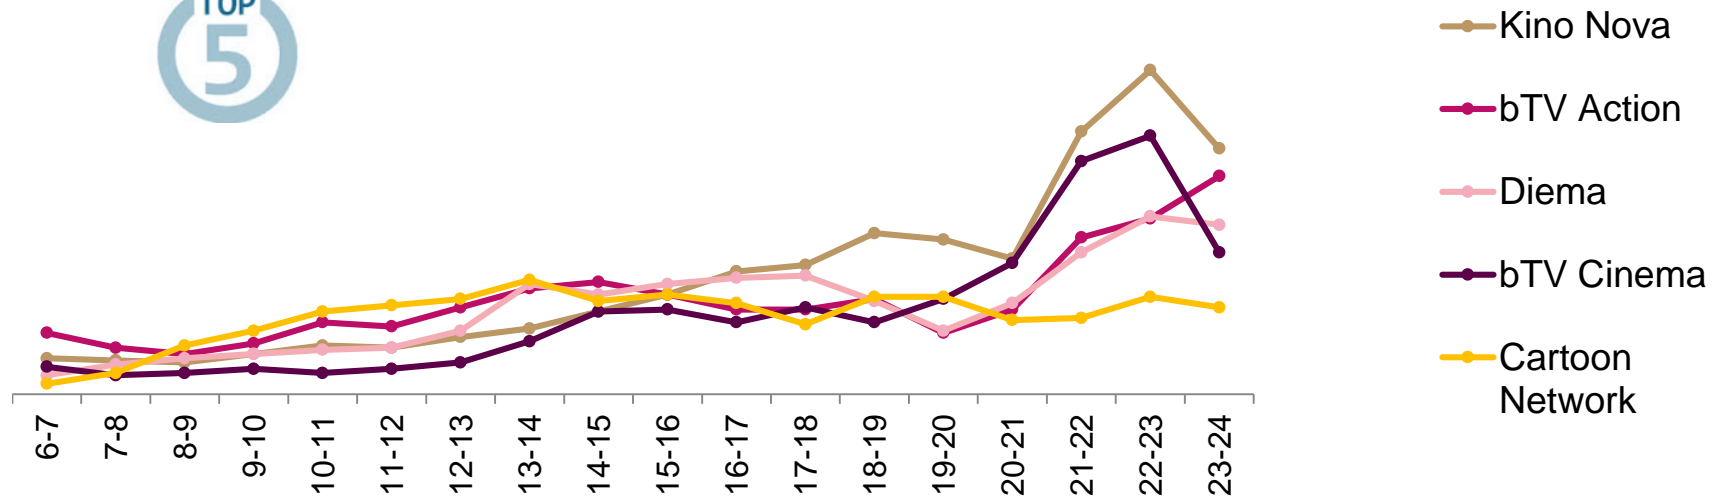

Kino Nova was the top niche channel, outperforming bTV Cinema.

AUDIENCE VIEWERSHIP OF THE MAIN TV CHANNELS REMAINED STABLE ON WEEKLY BASIS

bTV is closing the gap during the daytime hours. Nova continues to dominate the PT slot.

TOP 5

GARB

NEXT TOP 5

SIGNIFICANT AUDIENCE INCREASE FOR NOVA'S PROGRAMS

Nova aired the final episodes of Stolen life and Hell's Kitchen's seasons. Both programs registered tremendous increase on a yearly base. Overall, Hell's Kitchen recorded higher ratings.

The increase was highest in April, due to COVID-19 and the national quarantine.

Stolen life (20:00–21:00)

Hell's Kitchen (21:00–22:00)

TOP 20 WEEKLY RANKING DOMINATED BY NOVA PT PROGRAMS

	Channel	Title	Type	Time start	Rating %	Shr %
1	Nova	Your Face Sounds Familiar	Entertainment	20:00	18.3	52.1
2	Nova	Hell's Kitchen Bulgaria	Reality	21:00	14.2	41.0
3	Nova	Kitchen Nightmares	Reality	21:00	11.3	34.8
4	Nova	Stolen life	Series	20:00	10.8	33.3
5	bTV	The Voice of Bulgaria	Reality	20:00	10.1	33.6
6	Nova	FBI	Series	22:00	9.7	30.5
7	Nova	News block	News	19:00	9.1	35.1
8	bTV	Evermore	Series	20:00	9.1	28.0
9	Nova	News block	News	23:00	8.5	30.8
10	Nova	Letters from Antarctica	Movies	20:00	8.1	26.0
11	bTV	News block	News	19:00	7.8	29.9
12	bTV	Brigade New Home	Entertainment	21:00	7.4	20.6
13	Nova	Iron man 2	Movies	22:00	6.8	28.5
14	Nova	Lara Croft: Tomb Raider	Movies	20:00	6.3	24.4
15	Nova	Family Feud	TV games	18:00	6.3	29.0
16	Nova	Criminal Minds	Series	23:30	6.2	31.4
17	bTV	Slumdog Millionaire	Movies	21:00	6.1	20.8
18	bTV	Wife Swap	Reality	21:00	6.1	18.0
19	bTV	The Fast and the Furious 5	Movies	20:00	5.9	22.6
20	bTV	Citizens in Excess	Series	21:00	5.8	17.9