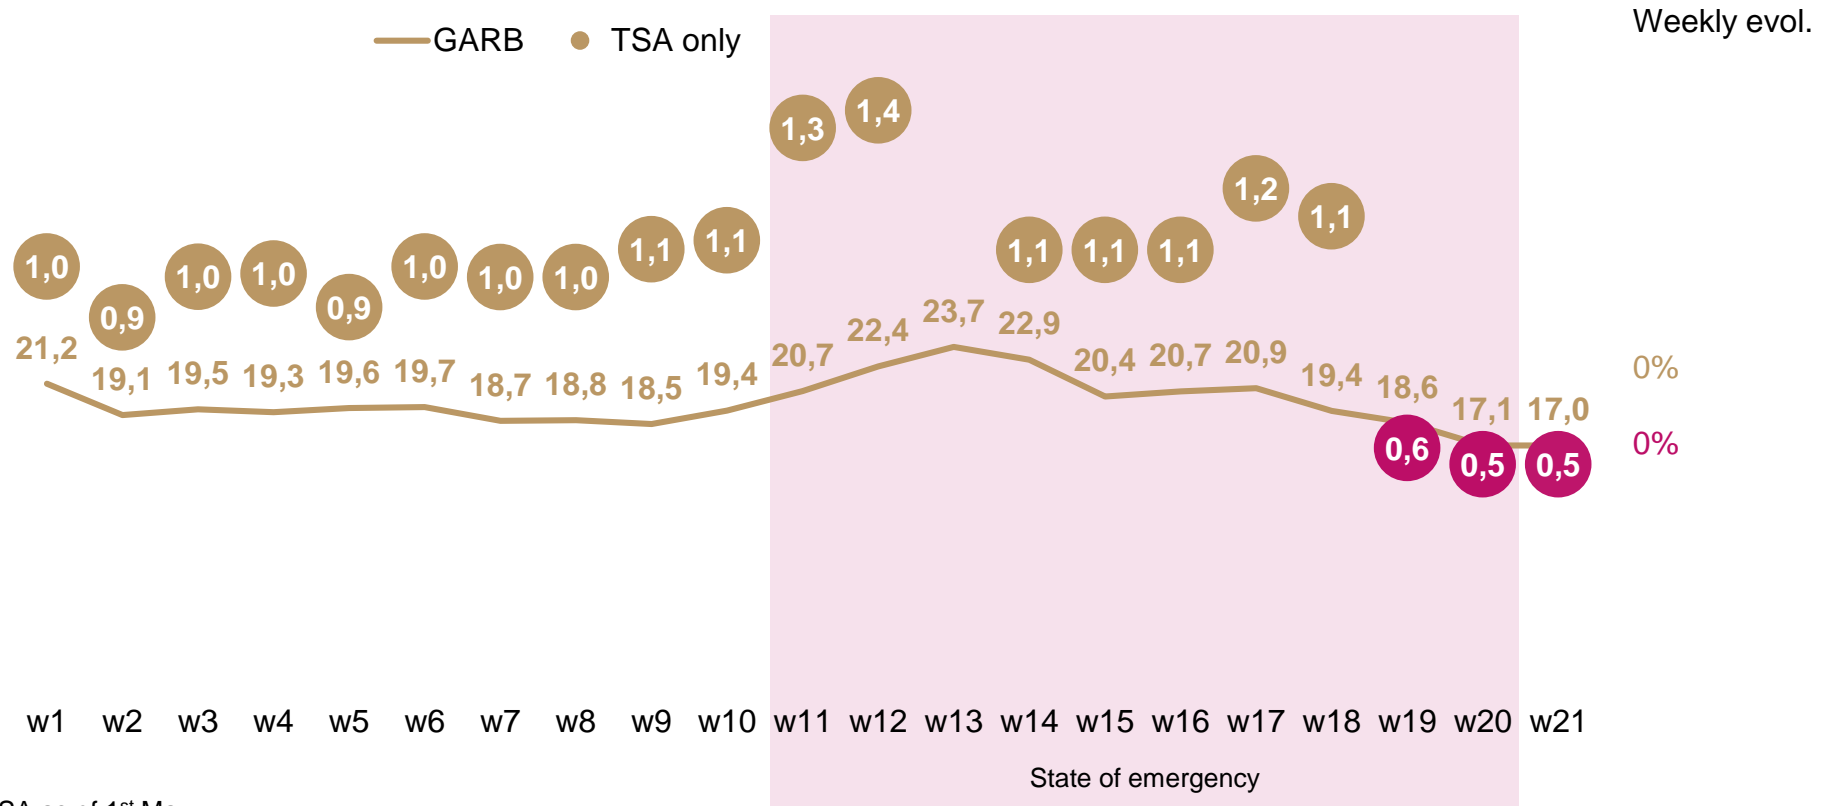

Source: Gemius, A18-49

HUGE INCREASE IN TV VIEWERSHIP DURING THE CRISIS TENDED TO NORMALIZE DURING THE POST-CRISIS PERIOD

13 Mar -13 May 2020 vs the same period 2019

Lockdown

Peak of the crisis

PUT +31%

Time spent +0:55 hour

Reach +6pp

14 May -28 May 2020 vs the same period 2019

Post crisis

New Normal

+15%

+0:26 hour

+1pp

Source: GARB, A18-49

WEEKLY VIEWERSHIP GOT BACK TO NORMAL SEASONAL LEVELS WITH THE END OF NATIONAL QUARANTINE, COMING SUMMER AND END OF HIGH TV SEASON

*GARB started measure TSA as of 1st May

NBG INCREASED ITS ADVANTAGE IN THE BATTLE FOR AUDIENCE SHARE

NBG's marked 1pp increase, while BMG's decreased. BNT remained stable, while TSH increased PT shares by 1pp.

Nova increased PT shares, whereas bTV decreased OPT shares by 1pp. BNT 1 decreased PT share with 1pp.