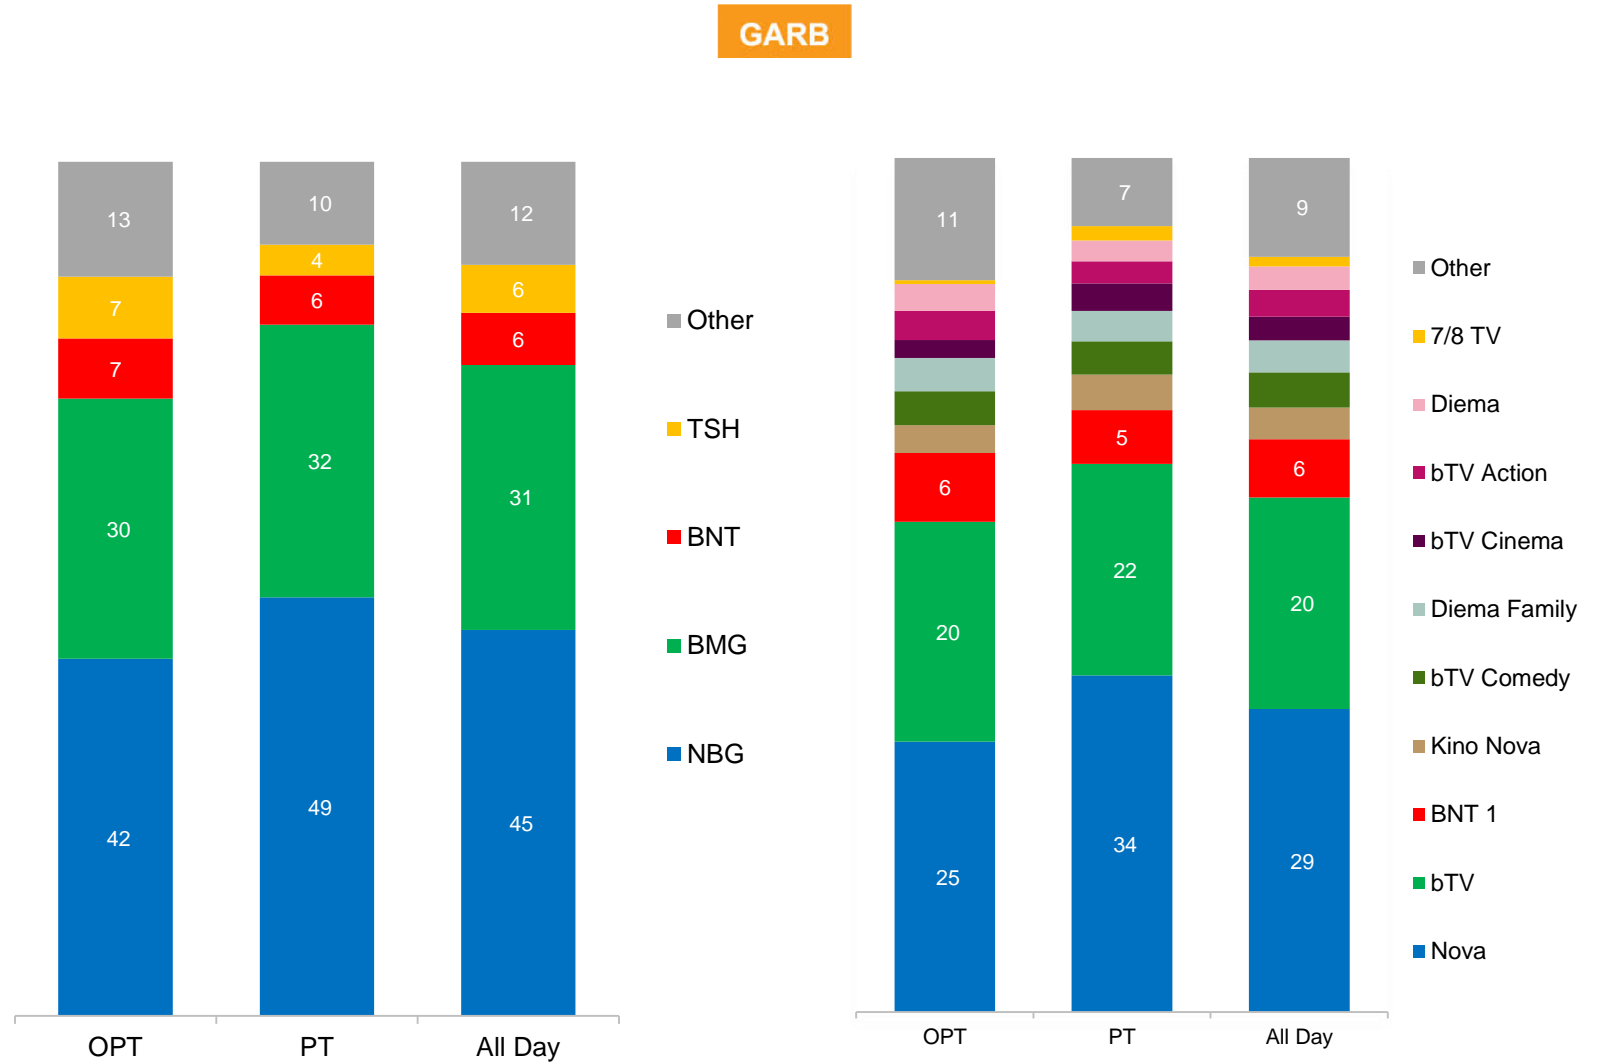

WEEKLY VIEWERSHIP GOT BACK TO NORMAL SEASONAL LEVELS WITH THE END OF NATIONAL QUARANTINE, COMING SUMMER AND END OF HIGH TV SEASON

*GARB started measure TSA as of 1st May

NBG INCREASED ITS ADVANTAGE IN THE BATTLE FOR AUDIENCE SHARE

NBG's marked 1pp increase, while BMG's decreased. BNT remained stable, while TSH increased PT shares by 1pp.

Nova increased PT shares, whereas bTV decreased OPT shares by 1pp. BNT 1 decreased PT share with 1pp.

Kino Nova was the top niche channel, outperforming bTV Cinema.

AUDIENCE VIEWERSHIP OF THE MAIN TV CHANNELS REMAINED STABLE ON WEEKLY BASIS

bTV is closing the gap during the daytime hours. Nova continues to dominate the PT slot.

The increase was highest in April, due to COVID-19 and the national quarantine.

Stolen life (20:00–21:00)

Hell's Kitchen (21:00–22:00)

TOP 20 WEEKLY RANKING DOMINATED BY NOVA PT PROGRAMS

	Channel	Title	Type	Time start	Rating %	Shr %
1	Nova	Your Face Sounds Familiar	Entertainment	20:00	18.3	52.1
2	Nova	Hell's Kitchen Bulgaria	Reality	21:00	14.2	41.0
3	Nova	Kitchen Nightmares	Reality	21:00	11.3	34.8
4	Nova	Stolen life	Series	20:00	10.8	33.3
5	bTV	The Voice of Bulgaria	Reality	20:00	10.1	33.6
6	Nova	FBI	Series	22:00	9.7	30.5
7	Nova	News block	News	19:00	9.1	35.1
8	bTV	Evermore	Series	20:00	9.1	28.0
9	Nova	News block	News	23:00	8.5	30.8
10	Nova	Letters from Antarctica	Movies	20:00	8.1	26.0
11	bTV	News block	News	19:00	7.8	29.9
12	bTV	Brigade New Home	Entertainment	21:00	7.4	20.6
13	Nova	Iron man 2	Movies	22:00	6.8	28.5
14	Nova	Lara Croft: Tomb Raider	Movies	20:00	6.3	24.4
15	Nova	Family Feud	TV games	18:00	6.3	29.0
16	Nova	Criminal Minds	Series	23:30	6.2	31.4
17	bTV	Slumdog Millionaire	Movies	21:00	6.1	20.8
18	bTV	Wife Swap	Reality	21:00	6.1	18.0
19	bTV	The Fast and the Furious 5	Movies	20:00	5.9	22.6
20	bTV	Citizens in Excess	Series	21:00	5.8	17.9