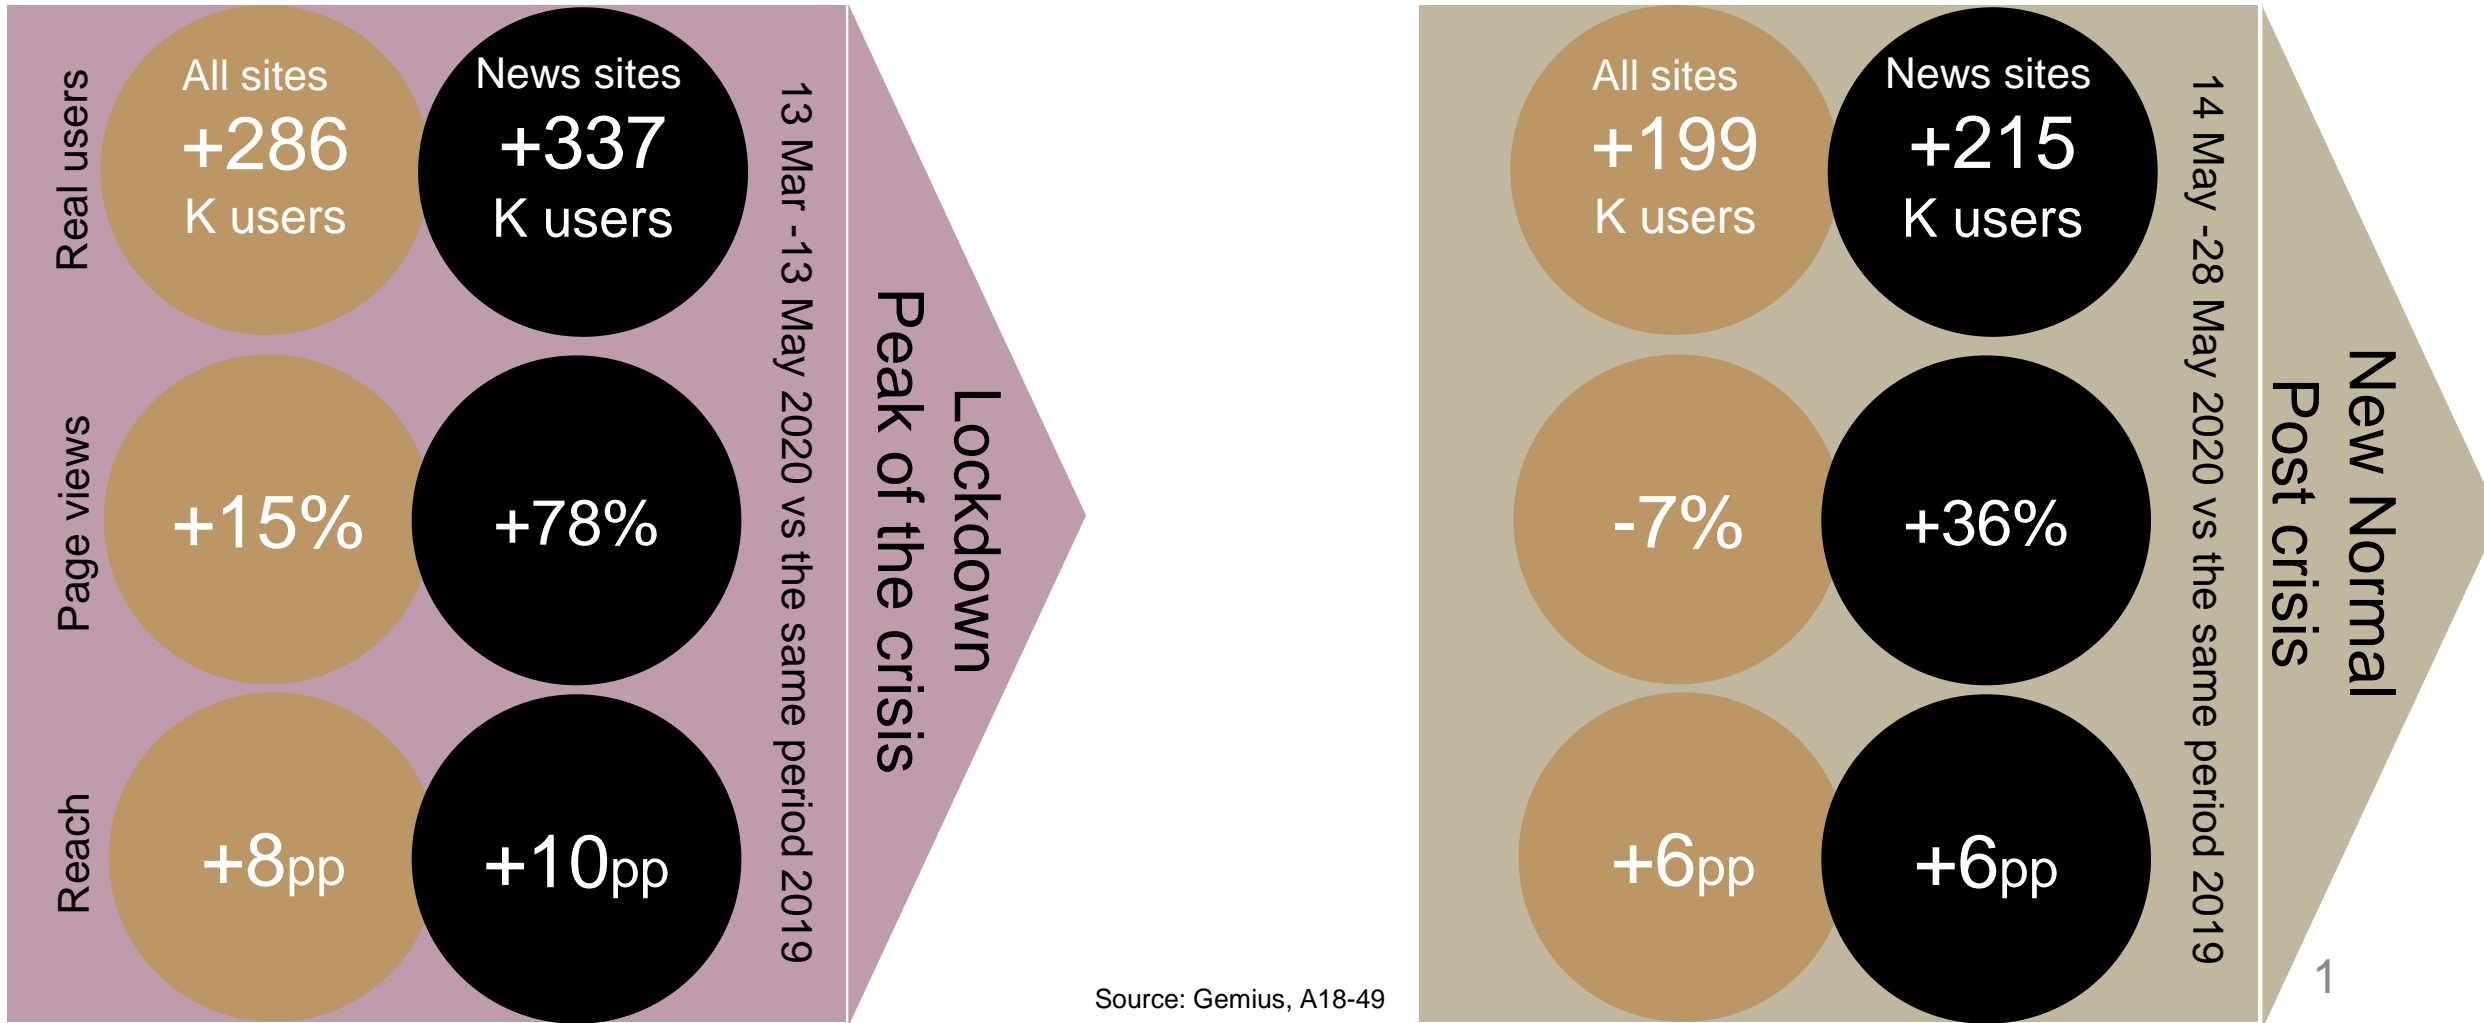

TV WEEKLY REPORT

FOCUSED ON SEASONAL PERFORMANCE OF NOVA'S PROGRAMS

Source: GARB
Data: People meter, national base
Period: 18–24.05.
TG: A 18-49
Currency: BGN gross

SIGNIFICANT INCREASE IN DIGITAL CONSUMPTION DURING THE CRISIS & SIGNS FOR NEW NORMAL IN THE POST-CRISIS PERIOD

Source: Gemius, A18-49

HUGE INCREASE IN TV VIEWERSHIP DURING THE CRISIS TENDED TO NORMALIZE DURING THE POST-CRISIS PERIOD

13 Mar -13 May 2020 vs the same period 2019

Lockdown

Peak of the crisis

PUT +31%

Time spent +0:55 hour

Reach +6pp

14 May -28 May 2020 vs the same period 2019

Post crisis

New Normal

+15%

+0:26 hour

+1pp

Source: GARB, A18-49

Kino Nova was the top niche channel, outperforming bTV Cinema.

AUDIENCE VIEWERSHIP OF THE MAIN TV CHANNELS REMAINED STABLE ON WEEKLY BASIS

bTV is closing the gap during the daytime hours. Nova continues to dominate the PT slot.