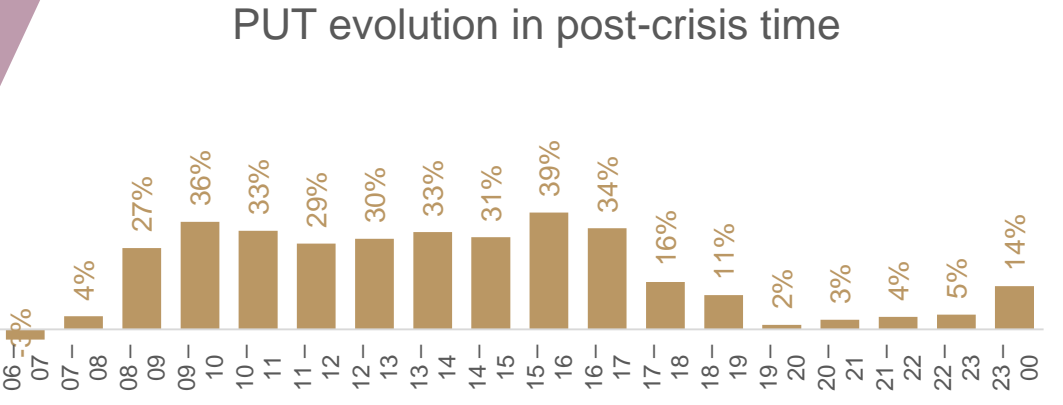

Source: Gemius, A18-49

HUGE INCREASE IN TV VIEWERSHIP DURING THE CRISIS TENDED TO NORMALIZE DURING THE POST-CRISIS PERIOD

13 Mar -13 May 2020 vs the same period 2019

Lockdown

Peak of the crisis

PUT +31%

Time spent +0:55 hour

Reach +6pp

14 May -28 May 2020 vs the same period 2019

Post crisis

New Normal

+15%

+0:26 hour

+1pp

Source: GARB, A18-49

WEEKLY VIEWERSHIP GOT BACK TO NORMAL SEASONAL LEVELS WITH THE END OF NATIONAL QUARANTINE, COMING SUMMER AND END OF HIGH TV SEASON

*GARB started measure TSA as of 1st May

NBG INCREASED ITS ADVANTAGE IN THE BATTLE FOR AUDIENCE SHARE