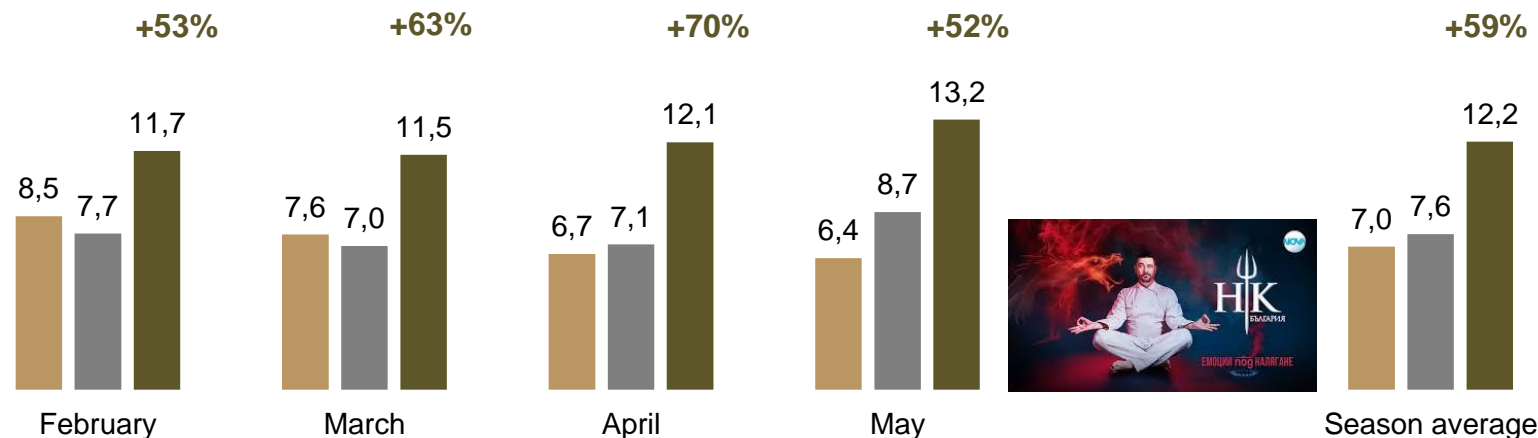

Kino Nova was the top niche channel, outperforming bTV Cinema.

AUDIENCE VIEWERSHIP OF THE MAIN TV CHANNELS REMAINED STABLE ON WEEKLY BASIS

bTV is closing the gap during the daytime hours. Nova continues to dominate the PT slot.

TOP 5

GARB

NEXT TOP 5

SIGNIFICANT AUDIENCE INCREASE FOR NOVA'S PROGRAMS

Nova aired the final episodes of Stolen life and Hell's Kitchen's seasons. Both programs registered tremendous increase on a yearly base. Overall, Hell's Kitchen recorded higher ratings.

The increase was highest in April, due to COVID-19 and the national quarantine.

Stolen life (20:00–21:00)

Hell's Kitchen (21:00–22:00)

TOP 20 WEEKLY RANKING DOMINATED BY NOVA PT PROGRAMS

	Channel	Title	Type	Time start	Rating %	Shr %
1	Nova	Your Face Sounds Familiar	Entertainment	20:00	18.3	52.1
2	Nova	Hell's Kitchen Bulgaria	Reality	21:00	14.2	41.0
3	Nova	Kitchen Nightmares	Reality	21:00	11.3	34.8
4	Nova	Stolen life	Series	20:00	10.8	33.3
5	bTV	The Voice of Bulgaria	Reality	20:00	10.1	33.6
6	Nova	FBI	Series	22:00	9.7	30.5
7	Nova	News block	News	19:00	9.1	35.1
8	bTV	Evermore	Series	20:00	9.1	28.0
9	Nova	News block	News	23:00	8.5	30.8
10	Nova	Letters from Antarctica	Movies	20:00	8.1	26.0
11	bTV	News block	News	19:00	7.8	29.9
12	bTV	Brigade New Home	Entertainment	21:00	7.4	20.6
13	Nova	Iron man 2	Movies	22:00	6.8	28.5
14	Nova	Lara Croft: Tomb Raider	Movies	20:00	6.3	24.4
15	Nova	Family Feud	TV games	18:00	6.3	29.0
16	Nova	Criminal Minds	Series	23:30	6.2	31.4
17	bTV	Slumdog Millionaire	Movies	21:00	6.1	20.8
18	bTV	Wife Swap	Reality	21:00	6.1	18.0
19	bTV	The Fast and the Furious 5	Movies	20:00	5.9	22.6
20	bTV	Citizens in Excess	Series	21:00	5.8	17.9