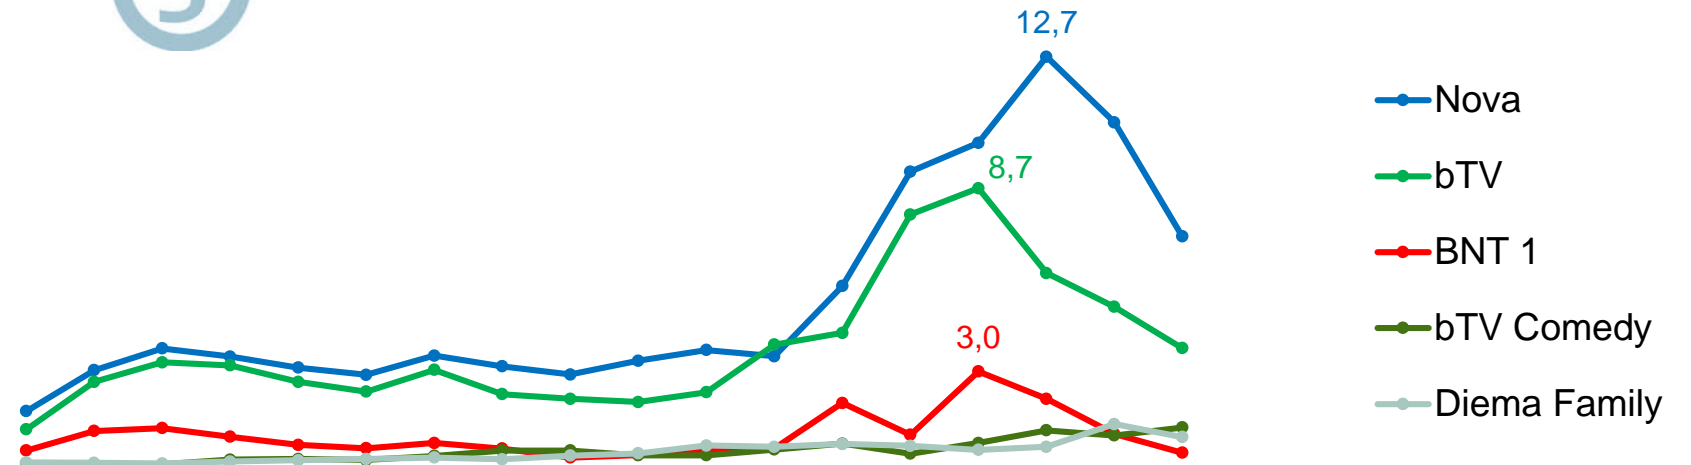

AUDIENCE VIEWERSHIP OF THE MAIN TV CHANNELS REMAINED STABLE ON WEEKLY BASIS

bTV is closing the gap during the daytime hours. Nova continues to dominate the PT slot.

TOP 5

GARB