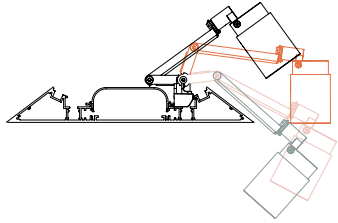

SPLIT-IT ON

PAG 74-91