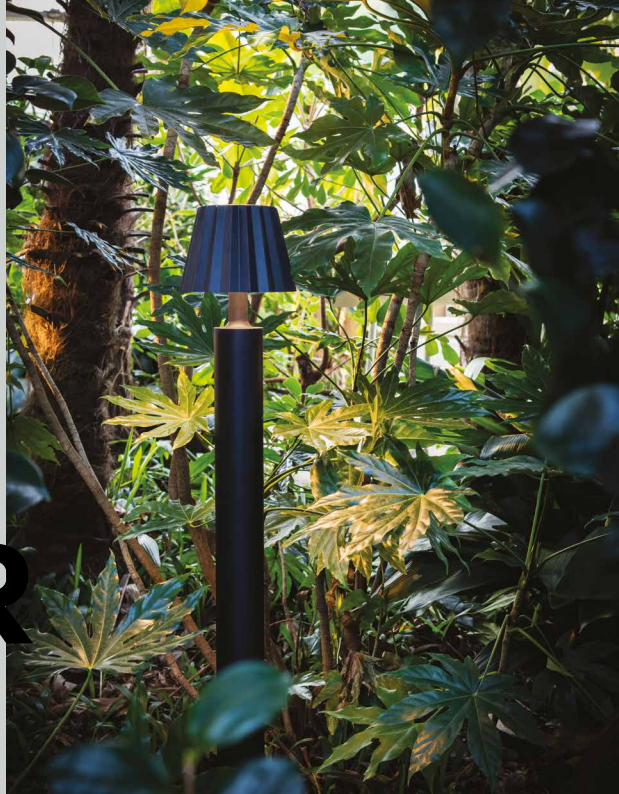

SPLIT-IT RB50

SPLIT-IT PINTOR 90

SPLIT-IT ON

BUTLER BY ARIK LEVY

To discover the full range please go to pages 50 / 108 / 110 / 112
or on our website www.deltalight.com/butlerbyariklevy

BUTLER W ^{led} / DOWN-UP