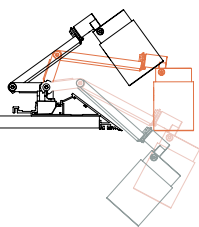

SPLIT-IT PRO led

PAG 74-91