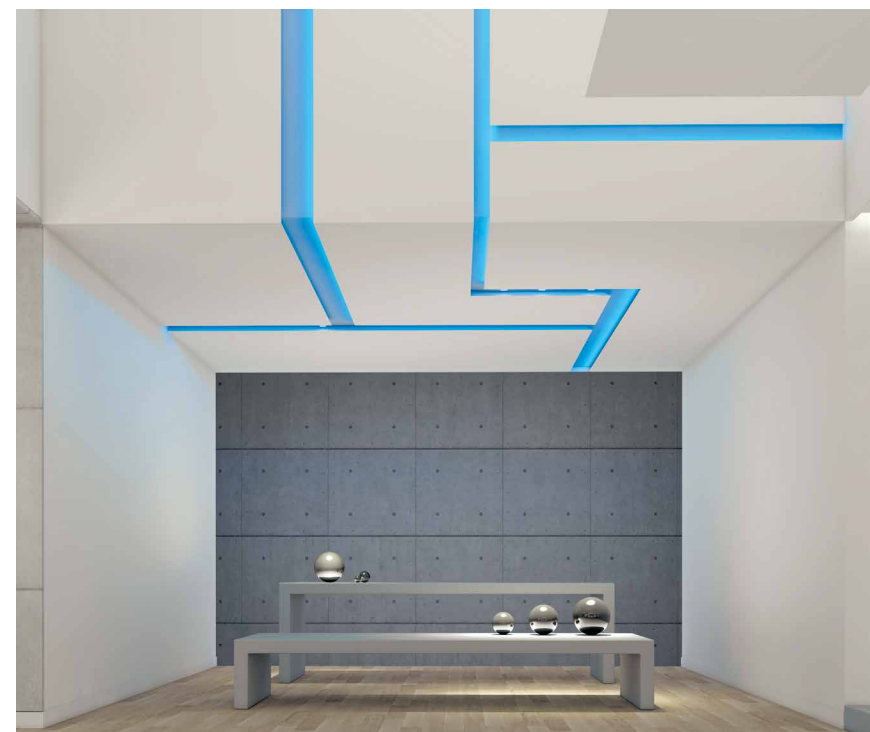

SPLIT-IT PRO led

PAG 74-91