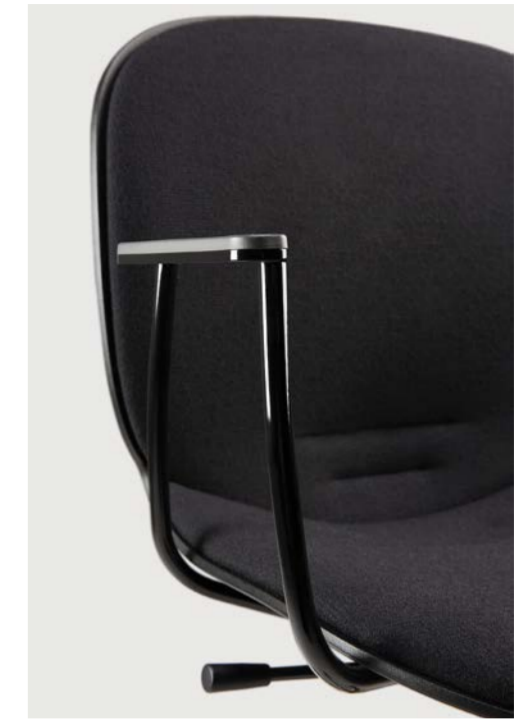

RBM NOOR OFFICE CHAIR with and without armrest

To provide the best setting for your office, Ethnicraft distributes the RBM Noor office chair from Flokk. The RBM Noor with foot star is the ideal chair for people who work in a fast and creative environment and want more mobility. With adjustable seat height and upholstered seat and back, it fits perfectly in public office environments, meeting rooms, or just at home. This product is designed according to circular design principles.