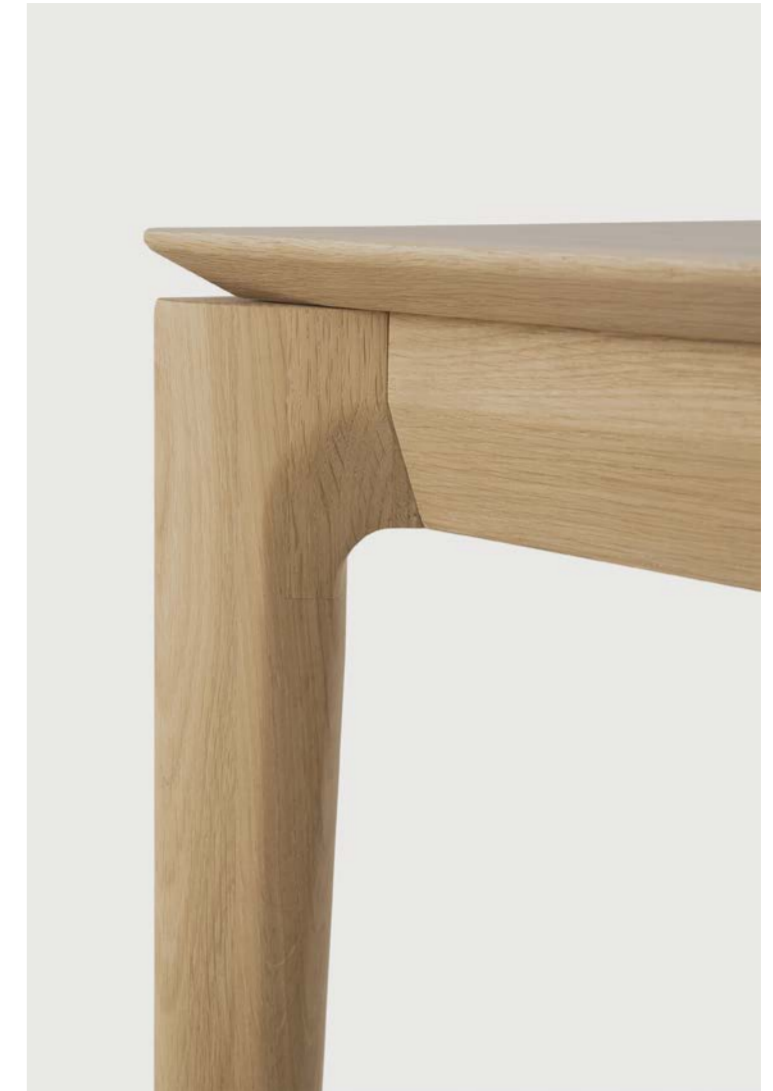

## ELLIPSE SOFA 3 seater - oatmeal

When drawing the Ellipse sofa, designer Jacques Deneef thought of an elegant piece with a generous seating. The natural fabric is woven exclusively for Ethnicraft in Belgium. Its coating repels stains, preventing small accidents of life. Available in "oatmeal" or "ash", these sophisticated yet simple colours will perfectly fit an urban apartment as well as a country house. To complete the look, mix it with our cushion and throw collection.

## OAK BOK BENCH

4 sizes

The Oak bench will pair perfectly with the Bok dining table. But also, as a stand-alone against a wall, in a hallway, or at the end of a bed. Its airy shape yet rock-solid construction makes this piece a timeless and remarkable design to enjoy for years to come. Available in four sizes and two colours, no doubt there is a Bok bench for your space.

## OAK BOK BLACK BENCH

4 sizes

The Oak bench will pair perfectly with the Bok dining table. But also, as a stand-alone against a wall, in a hallway, or at the end of a bed. Its airy shape yet rock-solid construction makes this piece a timeless and remarkable design to enjoy for years to come. Available in four sizes and two colours, no doubt there is a Bok bench for your space.