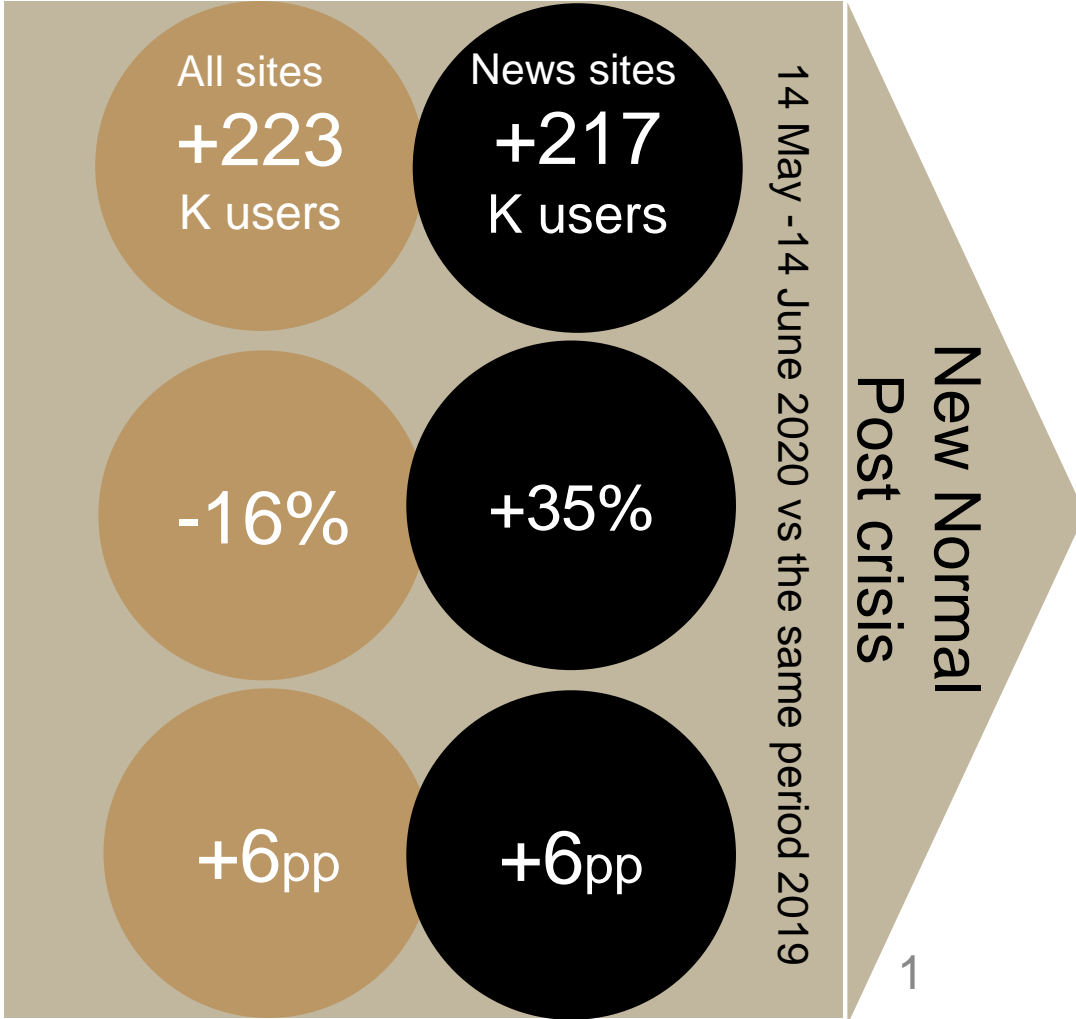

A MONTH AFTER THE LOCKDOWN THE POSITIVE EFFECTS ON DIGITAL CONSUMPTION ARE STILL VISIBLE

Source: Gemius, A18-49