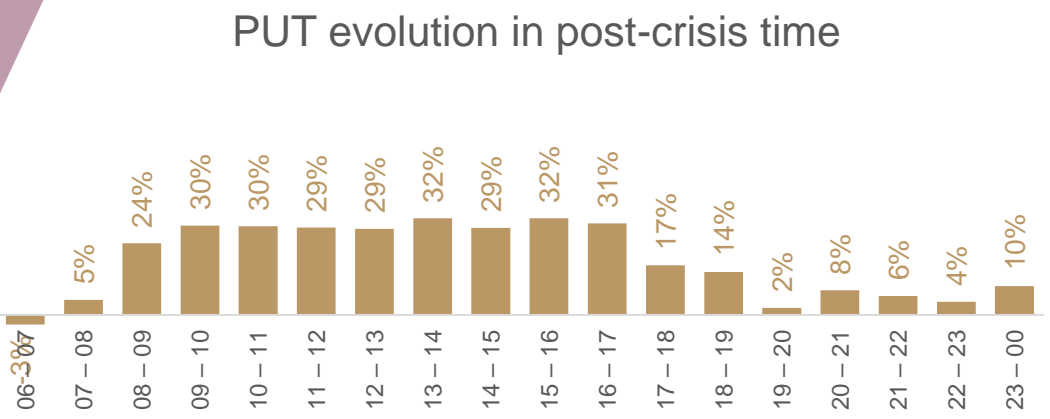

# DT HOURS SUSTAINED DOUBLE DIGITS INCREASE SINCE THE LOCKDOWN HAS ENDED. PT AUDIENCE IS GRADUALLY REACHING ITS USUAL LEVELS

**13 Mar -13 May 2020 vs the same period 2019**

**Lockdown**

**Peak of the crisis**

**PUT +31%**

**Time spent +0:55 hour**

**Reach +6pp**

Source: GARB, A18-49

**14 May – 14 June 2020 vs the same period 2019**

**Post crisis**

**New Normal**

**+15%**