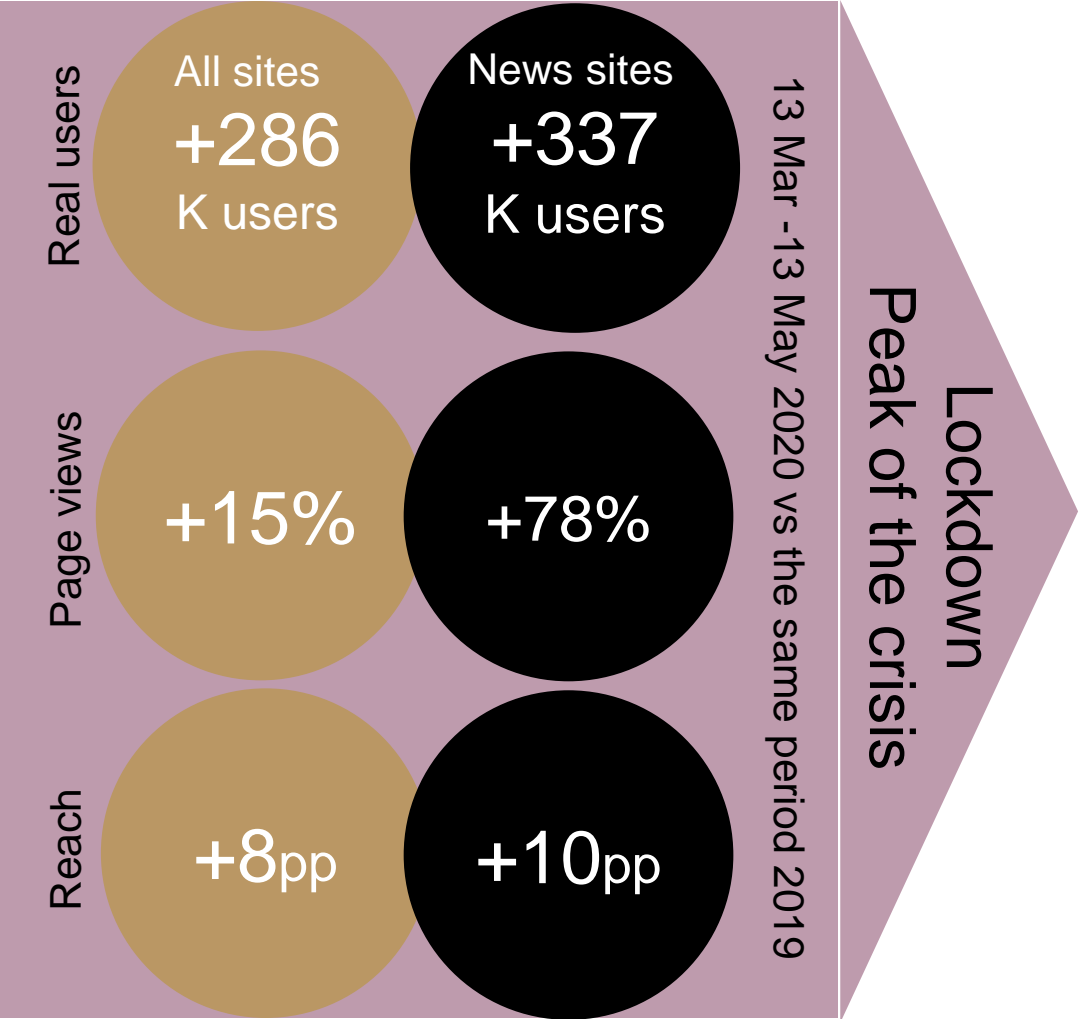

# TV WEEKLY REPORT

---

FOCUSED ON THE VOICE OF BULGARIA

Source: GARB  
Data: People meter, national base  
Period: 08-14.06  
TG: A 18-49  
Currency: BGN gross

# A MONTH AFTER THE LOCKDOWN THE POSITIVE EFFECTS ON DIGITAL CONSUMPTION ARE STILL VISIBLE

Source: Gemius, A18-49

# DT HOURS SUSTAINED DOUBLE DIGITS INCREASE SINCE THE LOCKDOWN HAS ENDED. PT AUDIENCE IS GRADUALLY REACHING ITS USUAL LEVELS

**13 Mar -13 May 2020 vs the same period 2019**

**Lockdown**

**Peak of the crisis**

**PUT +31%**

**Time spent +0:55 hour**

**Reach +6pp**

Source: GARB, A18-49

**14 May – 14 June 2020 vs the same period 2019**

**Post crisis**

**New Normal**

**+15%**