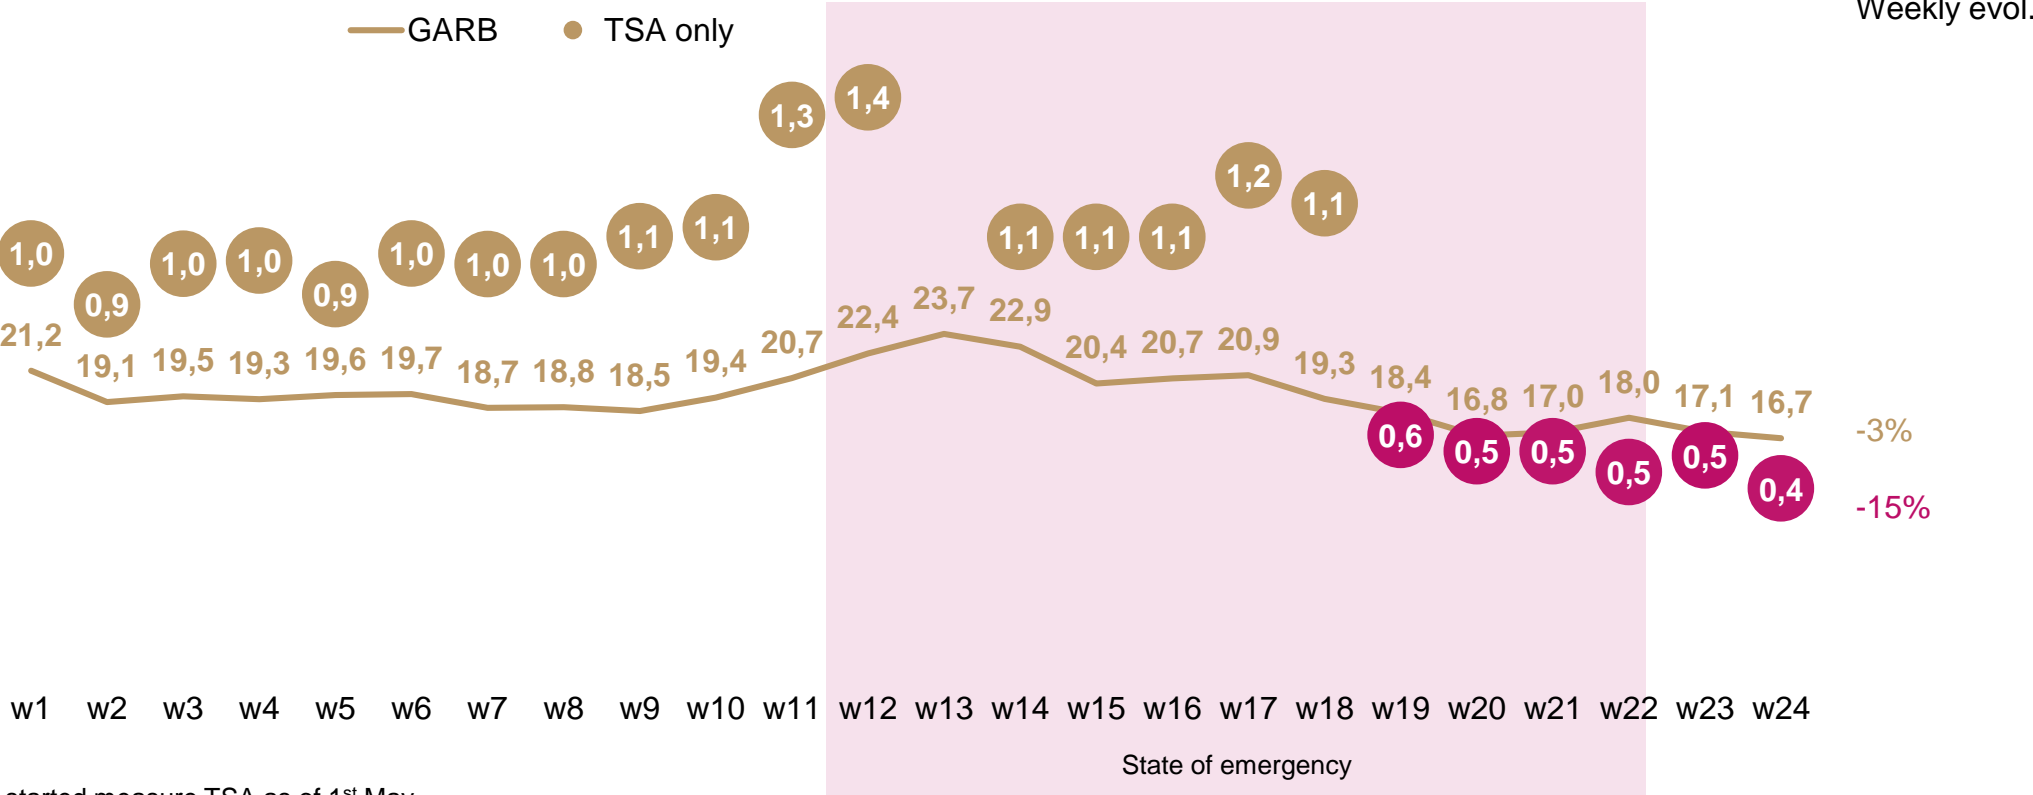

SECOND CONSECUTIVE WEEK OF DECLINE IN TERMS OF LIVE AUDIENCE. TIMESFHITED AUDIENCE DECREASED AS WELL

*GARB started measure TSA as of 1st May