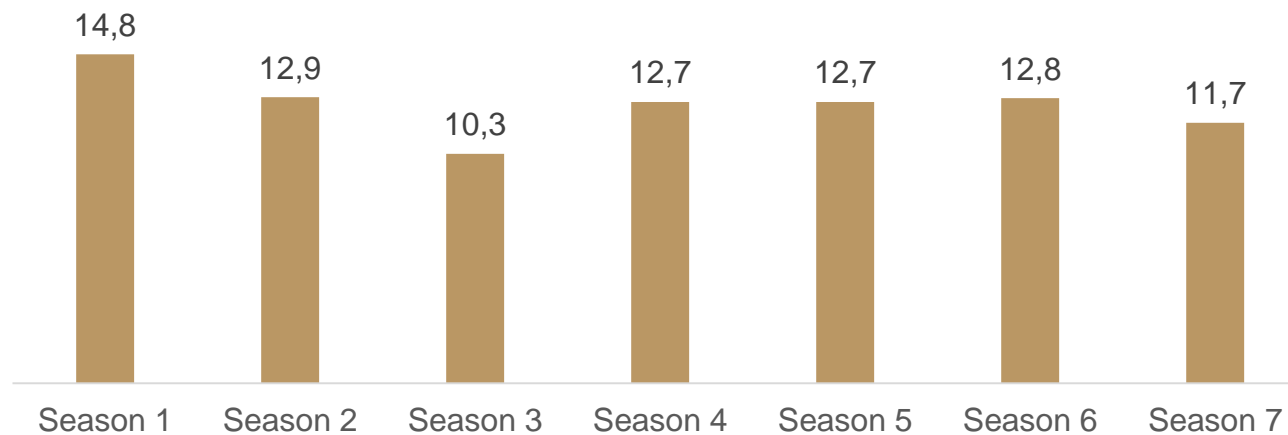

FOX replaced Cartoon Network within top 10.

# THE MOST COMPETITIVE TIME SLOT IS STILL 20-21

Nova's PT news sustained higher rating than bTV's.

FOX replaced Cartoon Network in terms of rating as well.

TOP 5

GARB

NEXT TOP 5

# SEASON 7 OF THE VOICE ENDED LAST WEEK WITH 12PP RATING

The last season of the show registered the 2nd least seasonal rating since it has been on air. Neither of the seasons could reach the figures of the show debut.

Full season ratings

Season finales