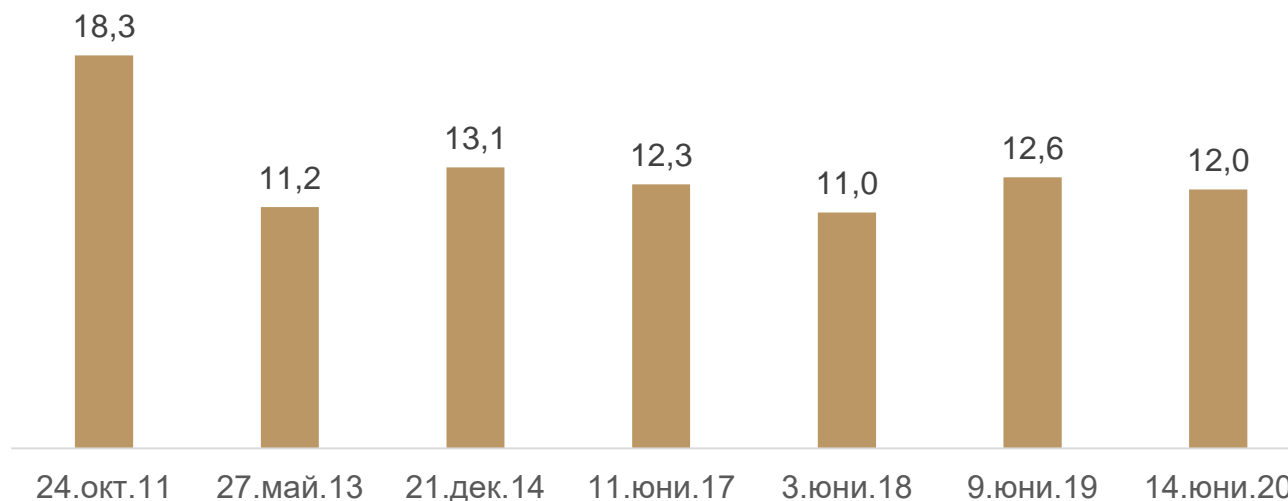

# THE MOST COMPETITIVE TIME SLOT IS STILL 20-21

Nova's PT news sustained higher rating than bTV's.

FOX replaced Cartoon Network in terms of rating as well.

TOP 5

GARB

NEXT TOP 5

# SEASON 7 OF THE VOICE ENDED LAST WEEK WITH 12PP RATING

The last season of the show registered the 2nd least seasonal rating since it has been on air. Neither of the seasons could reach the figures of the show debut.

Full season ratings

Season finales