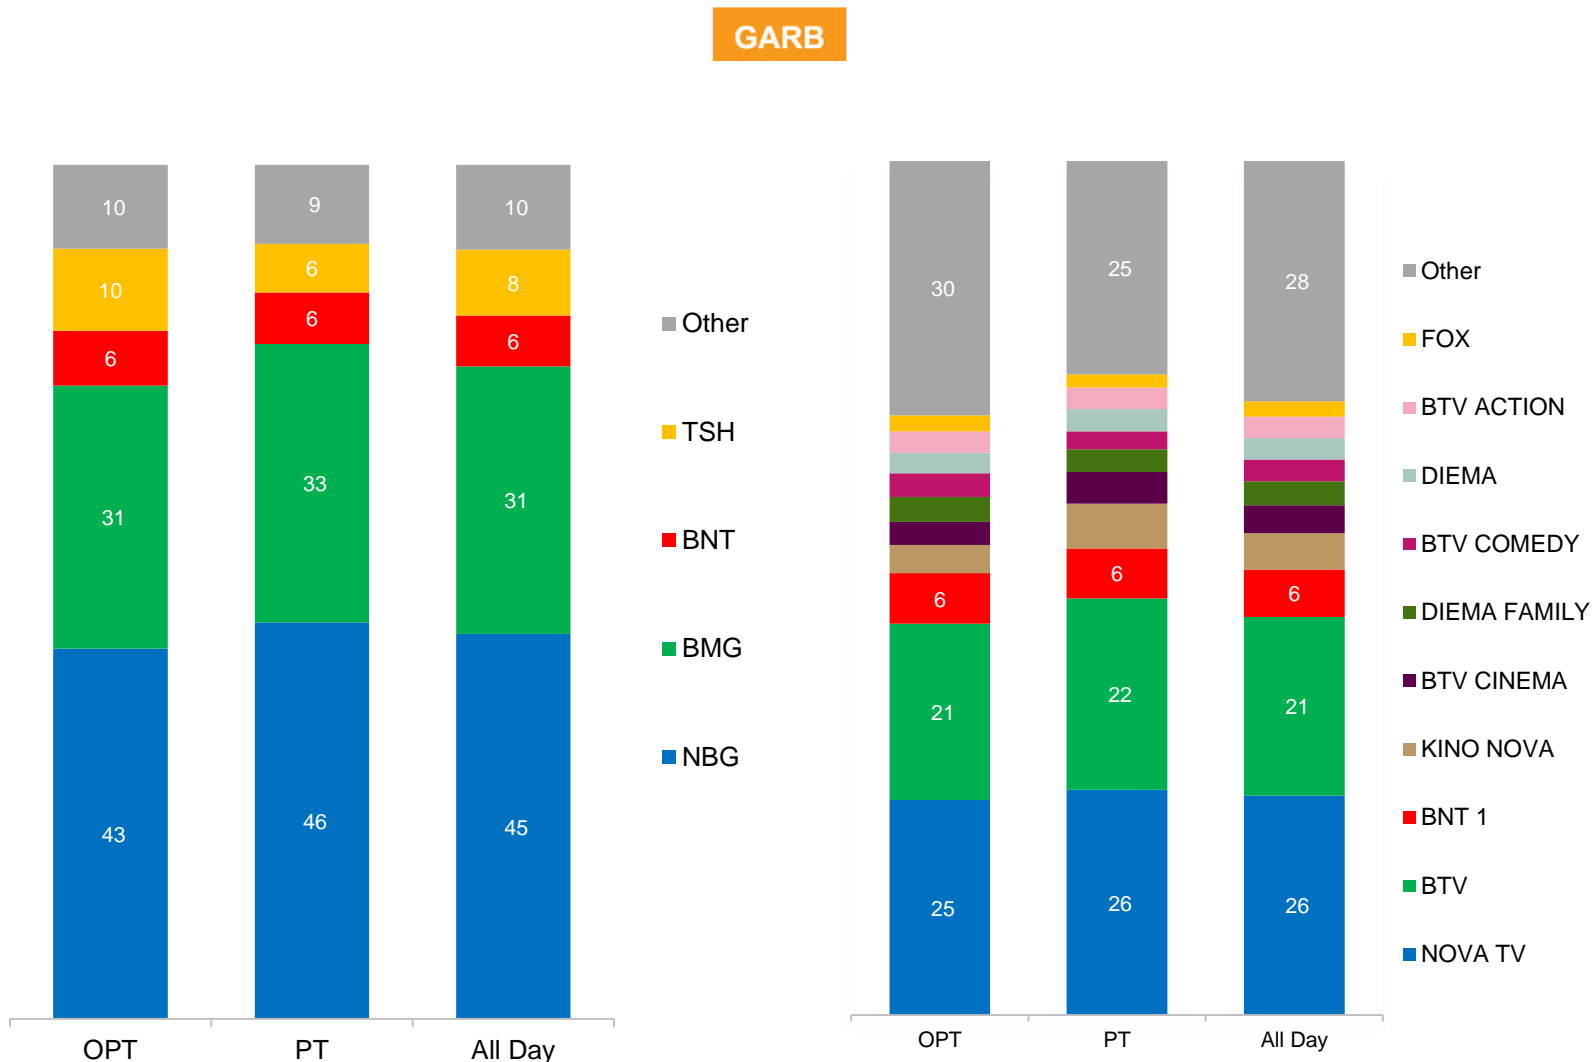

# SECOND CONSECUTIVE WEEK OF DECLINE IN TERMS OF LIVE AUDIENCE. TIMESFHITED AUDIENCE DECREASED AS WELL

\*GARB started measure TSA as of 1<sup>st</sup> May

# NBG INCREASED PT AUDIENCE ON THE ACCOUNT OF BMG

On channel basis however both Nova and bTV decreased PT viewership by 1pp.

Top 5 channels remained the same with BNT1 being the 3rd most popular channel followed by the movie-based niche channels Kino Nova and bTV Cinema.

FOX replaced Cartoon Network within top 10.

# THE MOST COMPETITIVE TIME SLOT IS STILL 20-21

Nova's PT news sustained higher rating than bTV's.

FOX replaced Cartoon Network in terms of rating as well.

TOP 5

GARB

NEXT TOP 5