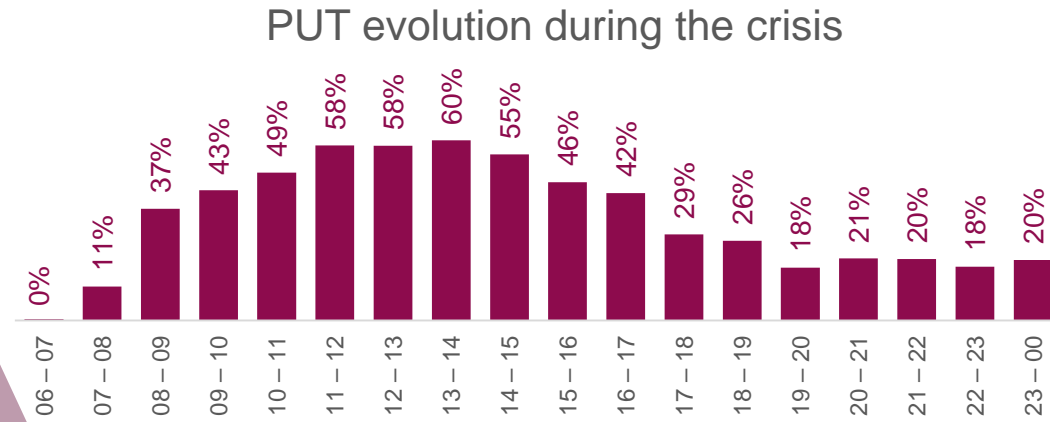

# DT HOURS SUSTAINED DOUBLE DIGITS INCREASE SINCE THE LOCKDOWN HAS ENDED. PT AUDIENCE IS GRADUALLY REACHING ITS USUAL LEVELS

**13 Mar -13 May 2020 vs the same period 2019**

**Lockdown**

**Peak of the crisis**

**PUT +31%**

**Time spent +0:55 hour**

**Reach +6pp**

Source: GARB, A18-49

**14 May – 14 June 2020 vs the same period 2019**

**Post crisis**

**New Normal**

**+15%**