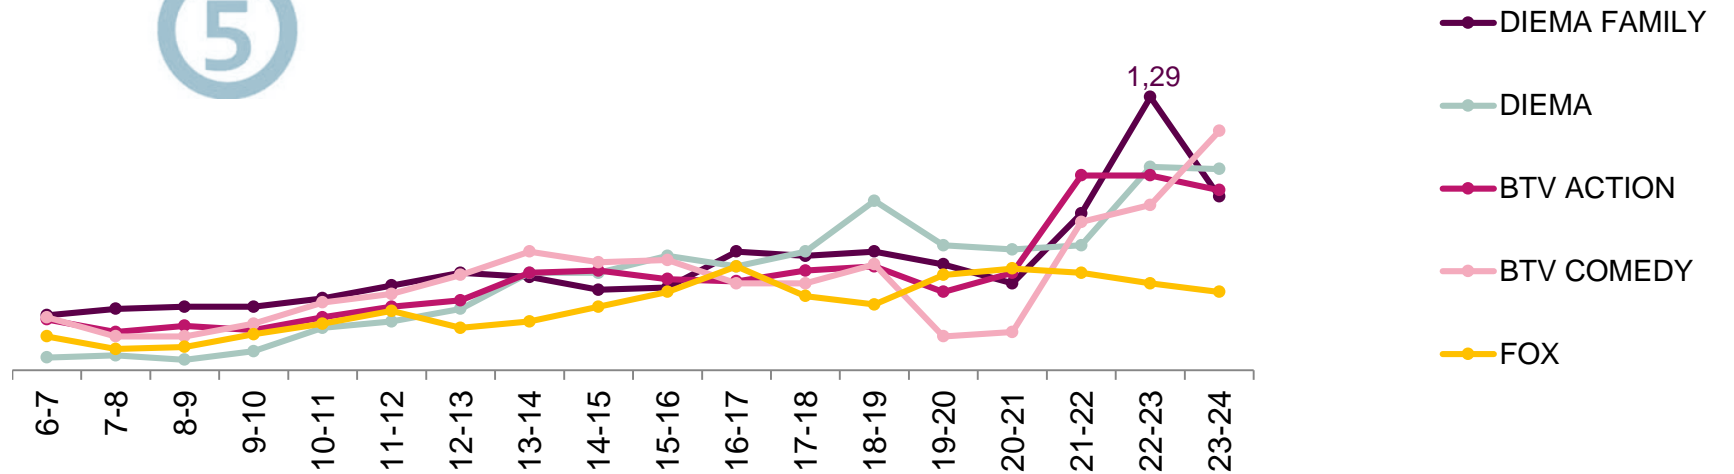

FOX replaced Cartoon Network within top 10.

# THE MOST COMPETITIVE TIME SLOT IS STILL 20-21

Nova's PT news sustained higher rating than bTV's.

FOX replaced Cartoon Network in terms of rating as well.

TOP 5

GARB

NEXT TOP 5

# SEASON 7 OF THE VOICE ENDED LAST WEEK WITH 12PP RATING

The last season of the show registered the 2nd least seasonal rating since it has been on air. Neither of the seasons could reach the figures of the show debut.