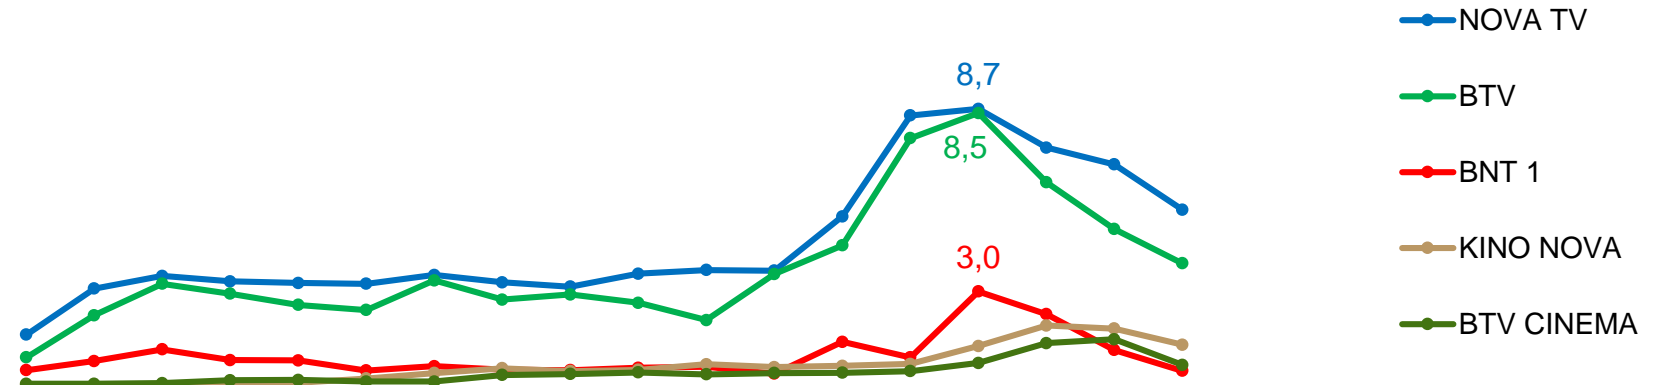

FOX replaced Cartoon Network within top 10.

# THE MOST COMPETITIVE TIME SLOT IS STILL 20-21

Nova's PT news sustained higher rating than bTV's.

FOX replaced Cartoon Network in terms of rating as well.

TOP 5

GARB

NEXT TOP 5

# SEASON 7 OF THE VOICE ENDED LAST WEEK WITH 12PP RATING

The last season of the show registered the 2nd least seasonal rating since it has been on air. Neither of the seasons could reach the figures of the show debut.