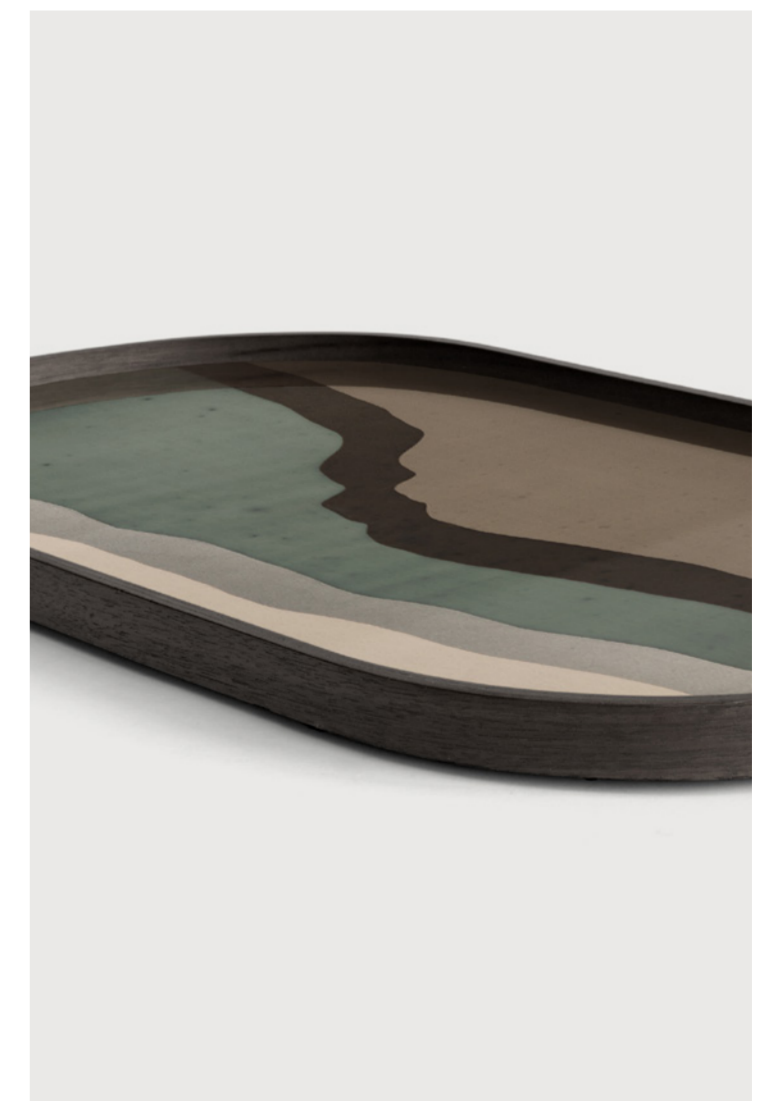

Dawn Sweitzer, designer.

GRAPHITE WABI SABI glass tray
DESIGNED BY DAWN SWEITZER

**New shapes
for the beloved
Wabi Sabi collection.**

20580 71 x 36 x 3 cm
28" x 14" x 1"

Hand painted base - silk-screen printed glass - wooden rim.

BLUE WABI SABI glass tray

DESIGNED BY DAWN SWEITZER

**New shapes
for the beloved
Wabi Sabi collection.**

20581 38 x 38 x 4 cm
15" x 15" x 2"

Hand painted base - silk-screen printed glass - wooden rim.

CREAM WABI SABI glass tray