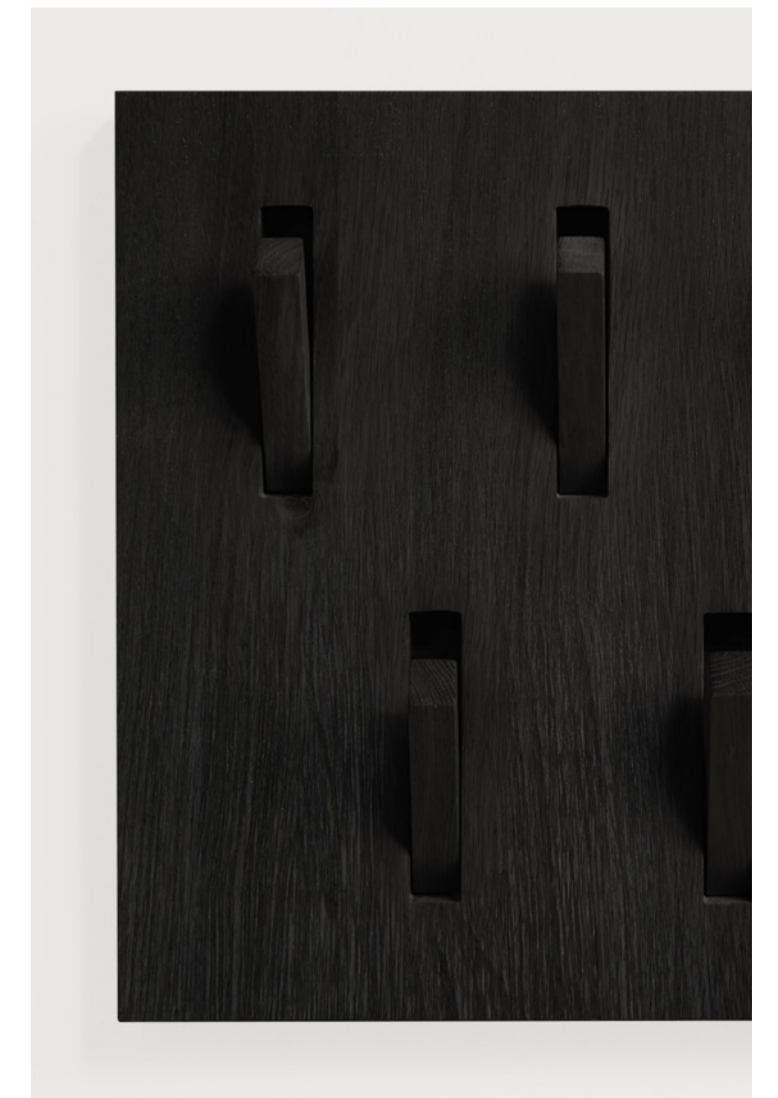

55101 40 x 4 x 40 cm
16" x 2" x 16"

Made from black tainted solid oak with a varnish finish.