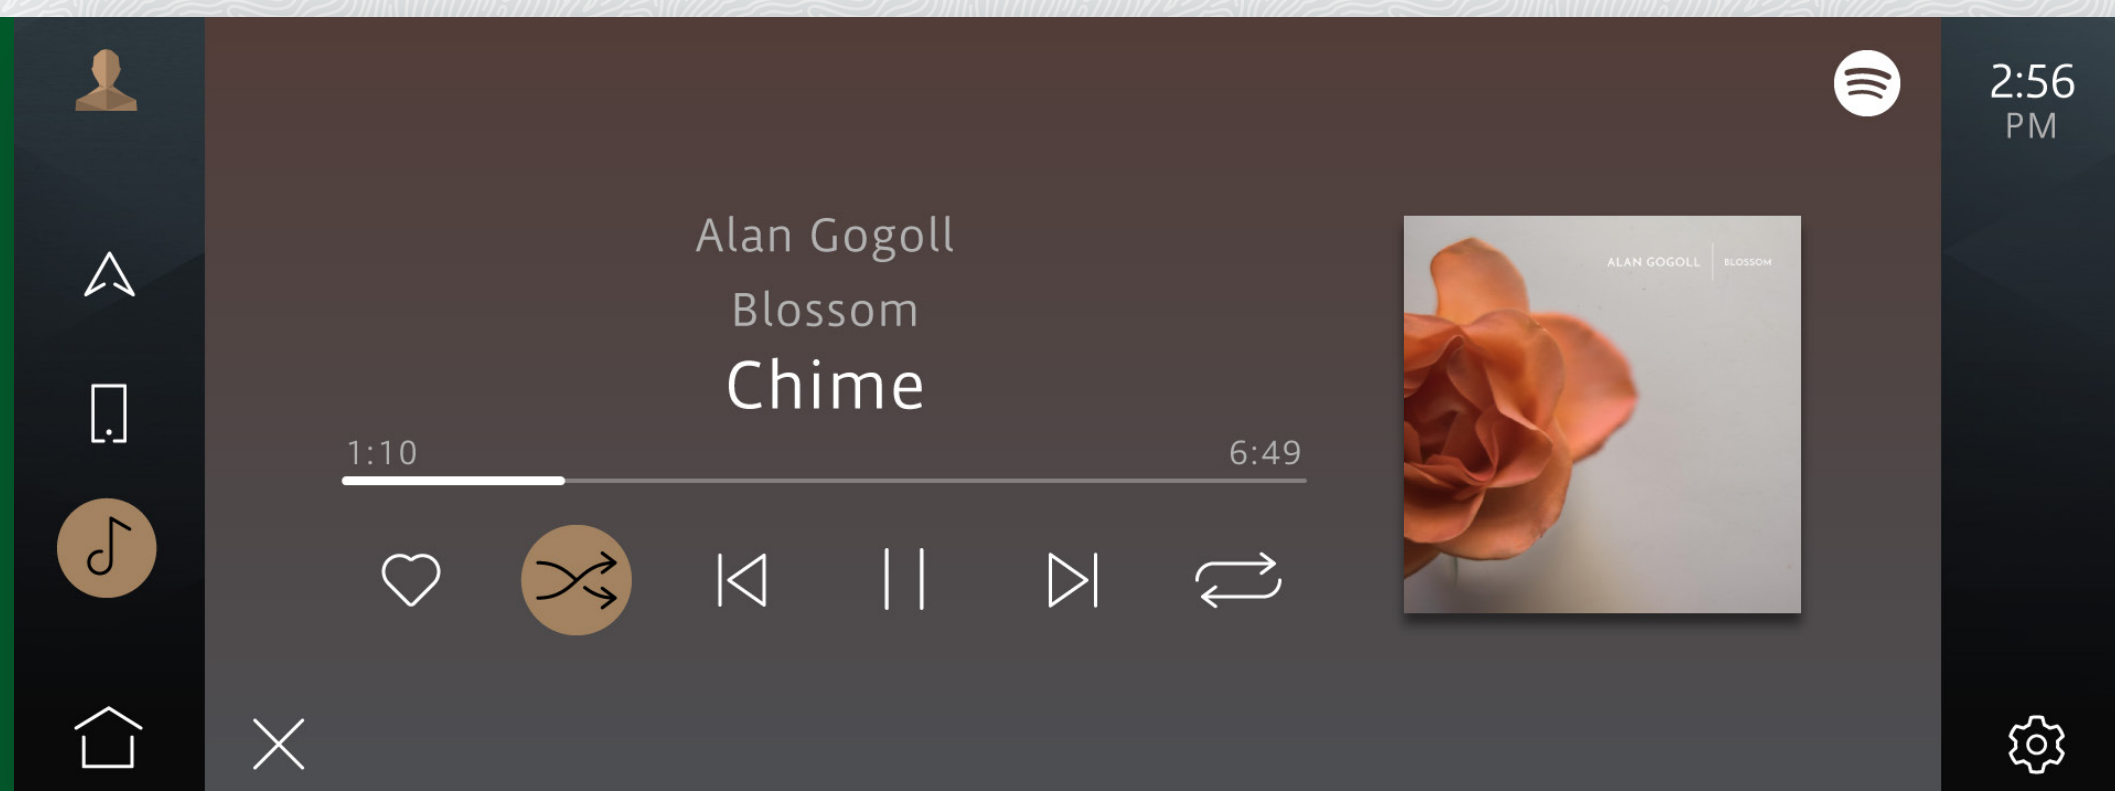

FASTER . SMARTER . CONNECTED

SEAMLESS CONNECTIVITY

Apple CarPlay is standard. As is Android Auto and Baidu Car Life*

INTEGRATED eSIM

Enjoy all the data you need without requiring a contract or separate SIM card***

FULLY INTEGRATED SPOTIFY

Unlimited music streaming and instant access to more than 60 million tracks and over 1.5 million podcasts**

CELLULAR INTERNET

Connectivity can roam across multiple network providers to maximise signal coverage

PAIR TWO PHONES

Connect two phones via Bluetooth at the same time, allowing either phone to be answered safely whilst driving

*Dependant on market availability

**Spotify Premium subscription required