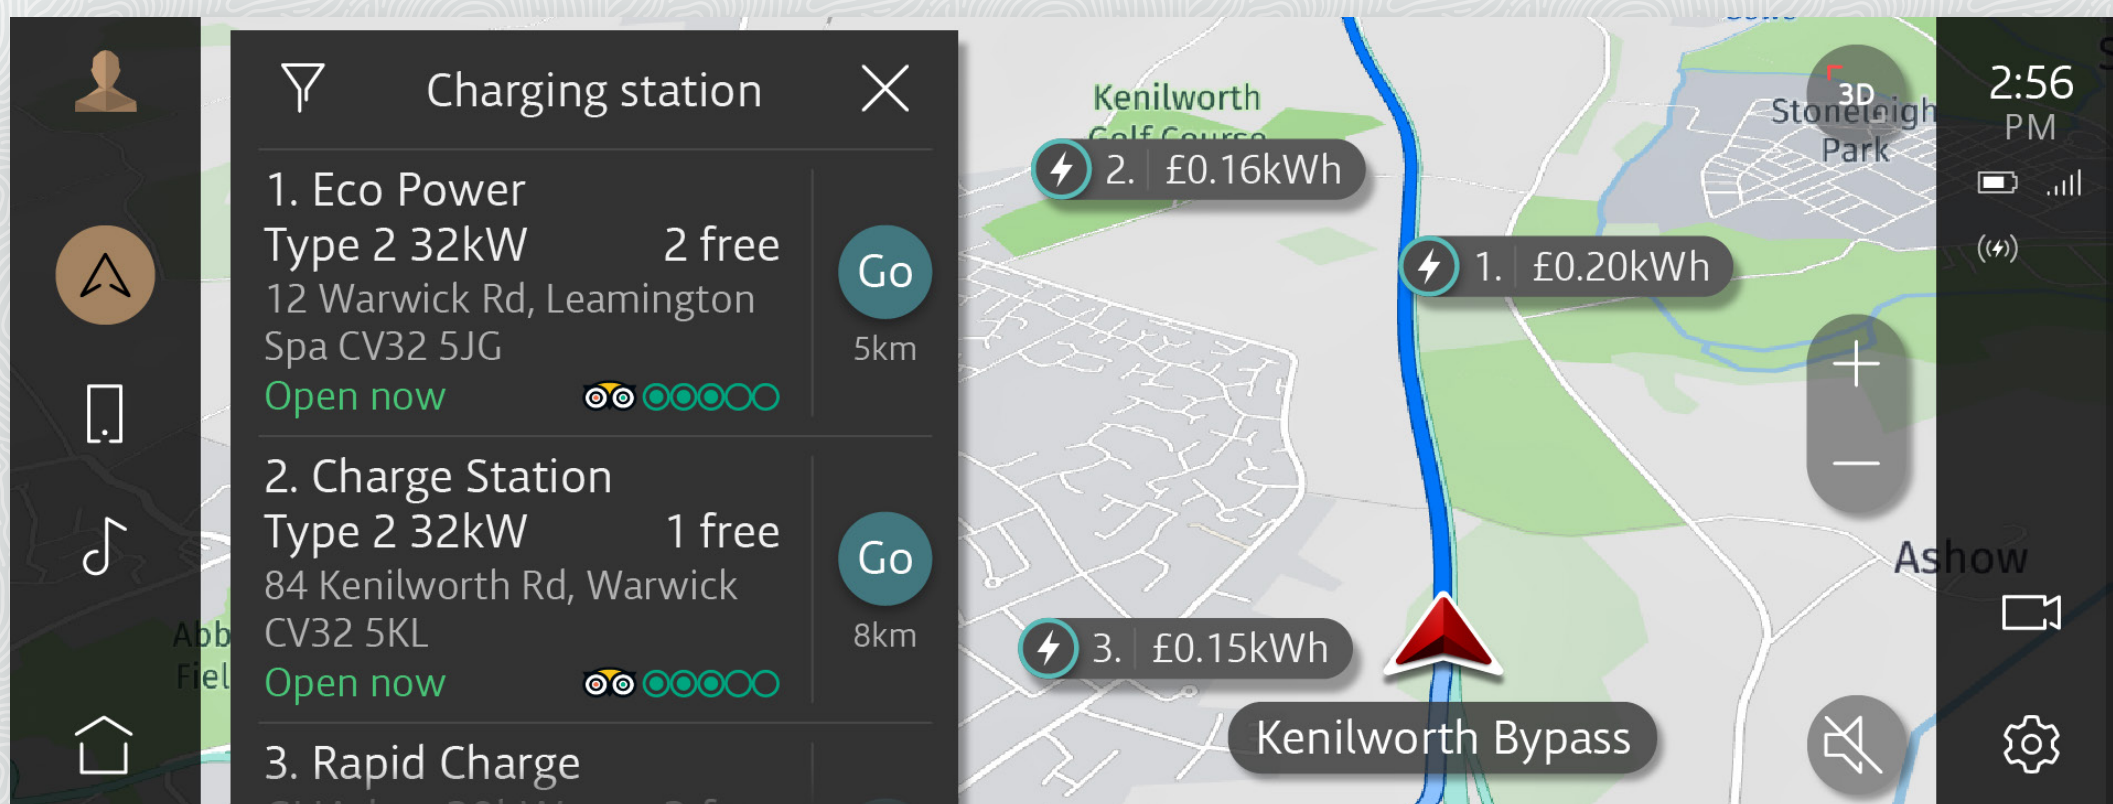

PHEV CHARGING STATUS

See what charge you have remaining, whilst the system advises the most energy efficient route to take

SOFTWARE-OVER-THE-AIR (SOTA)

Automatically updates your apps, maps and services in the background. SOTA also enables new features to be added, ensuring your infotainment experience improves over time