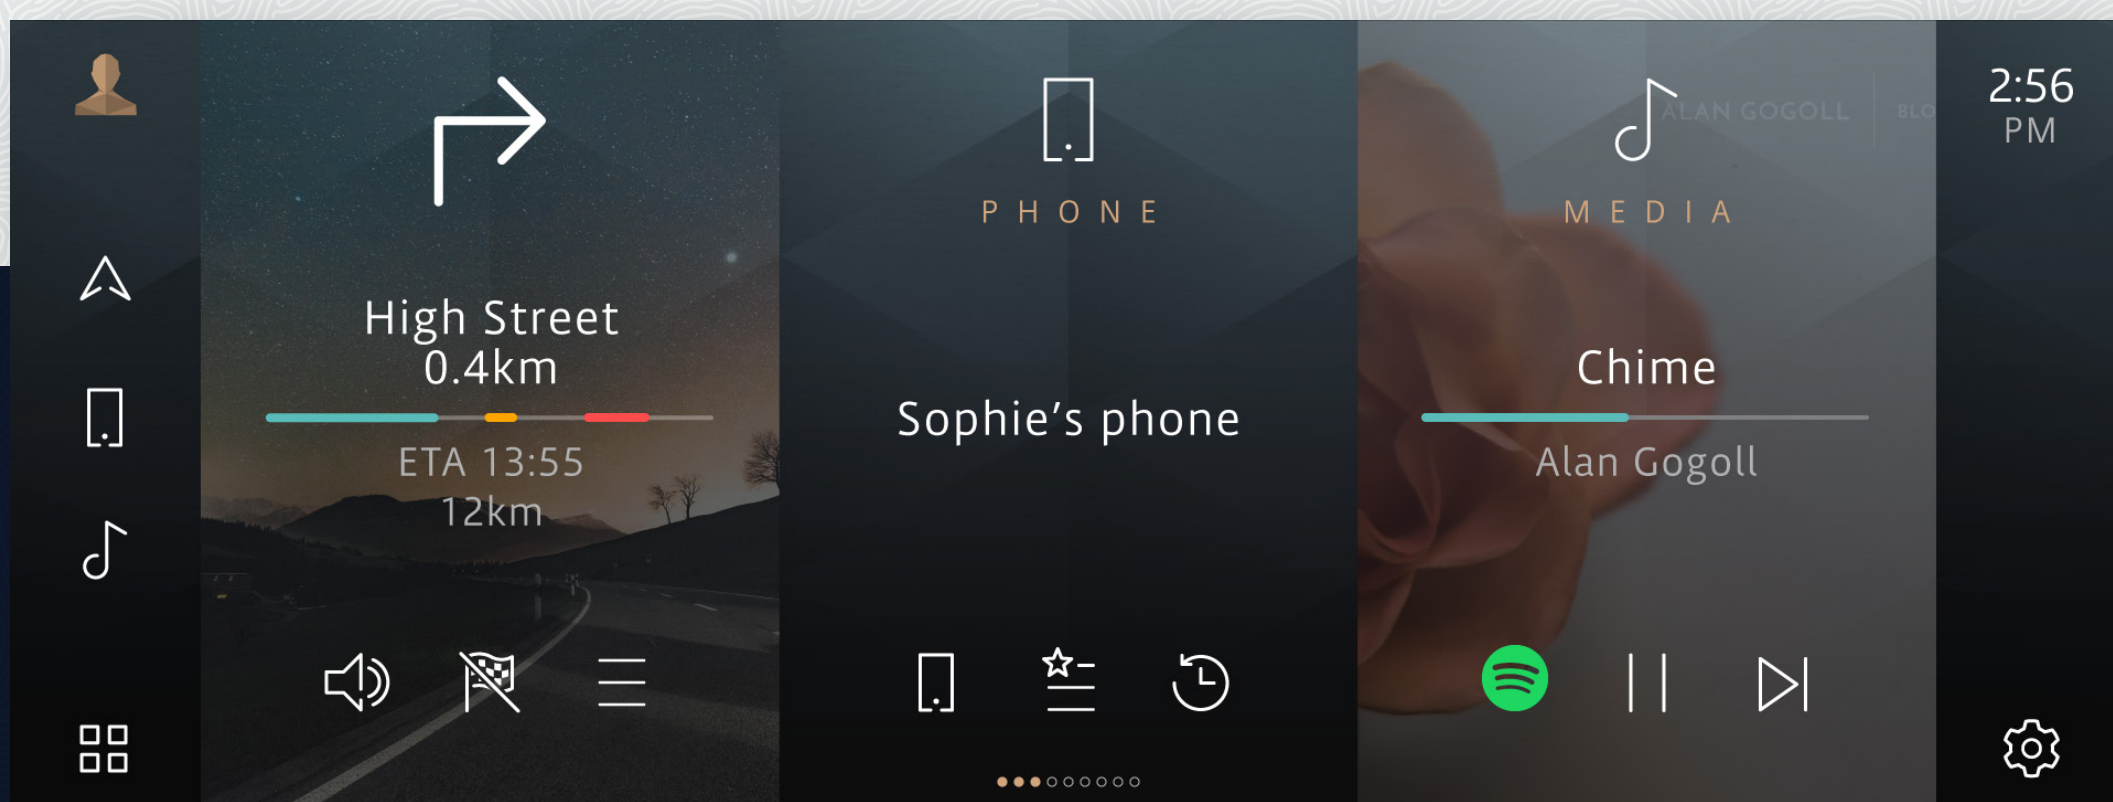

LAND ROVER DISCOVERY SPORT

ABOVE & BEYOND

PIVI INFOTAINMENT: FASTER, SMARTER AND BETTER CONNECTED

The Discovery Sport features Pivi and Pivi Pro infotainment systems which are designed around you.

The intuitive menu structure allows users to access all areas from the home screen with two taps or less, whilst the advanced electrical architecture ensures a fast and responsive touchscreen experience.

FASTER . SMARTER . CONNECTED

READY WHEN YOU ARE

The system enables within seconds of unlocking, so it's ready to go by the time you're in the driving seat

CUSTOMISE

Just like your smartphone, you can customise your home screen to see the things that are important to you

ACCESS ALL AREAS FROM THE HOME SCREEN

A redesigned user interface means that most of your favourite features can be accessed directly from the home screen

OFF-ROAD MADE EASY

Pivi's 4x4i feature makes off-roading easier than ever. Monitor wade depth, ease down slopes and control traction, all from your touchscreen

FASTER . SMARTER . CONNECTED

ALL-NEW CONNECTED NAVIGATION

Online Routing and live traffic information syncs with Dynamic Routing capability to keep you on the fastest route