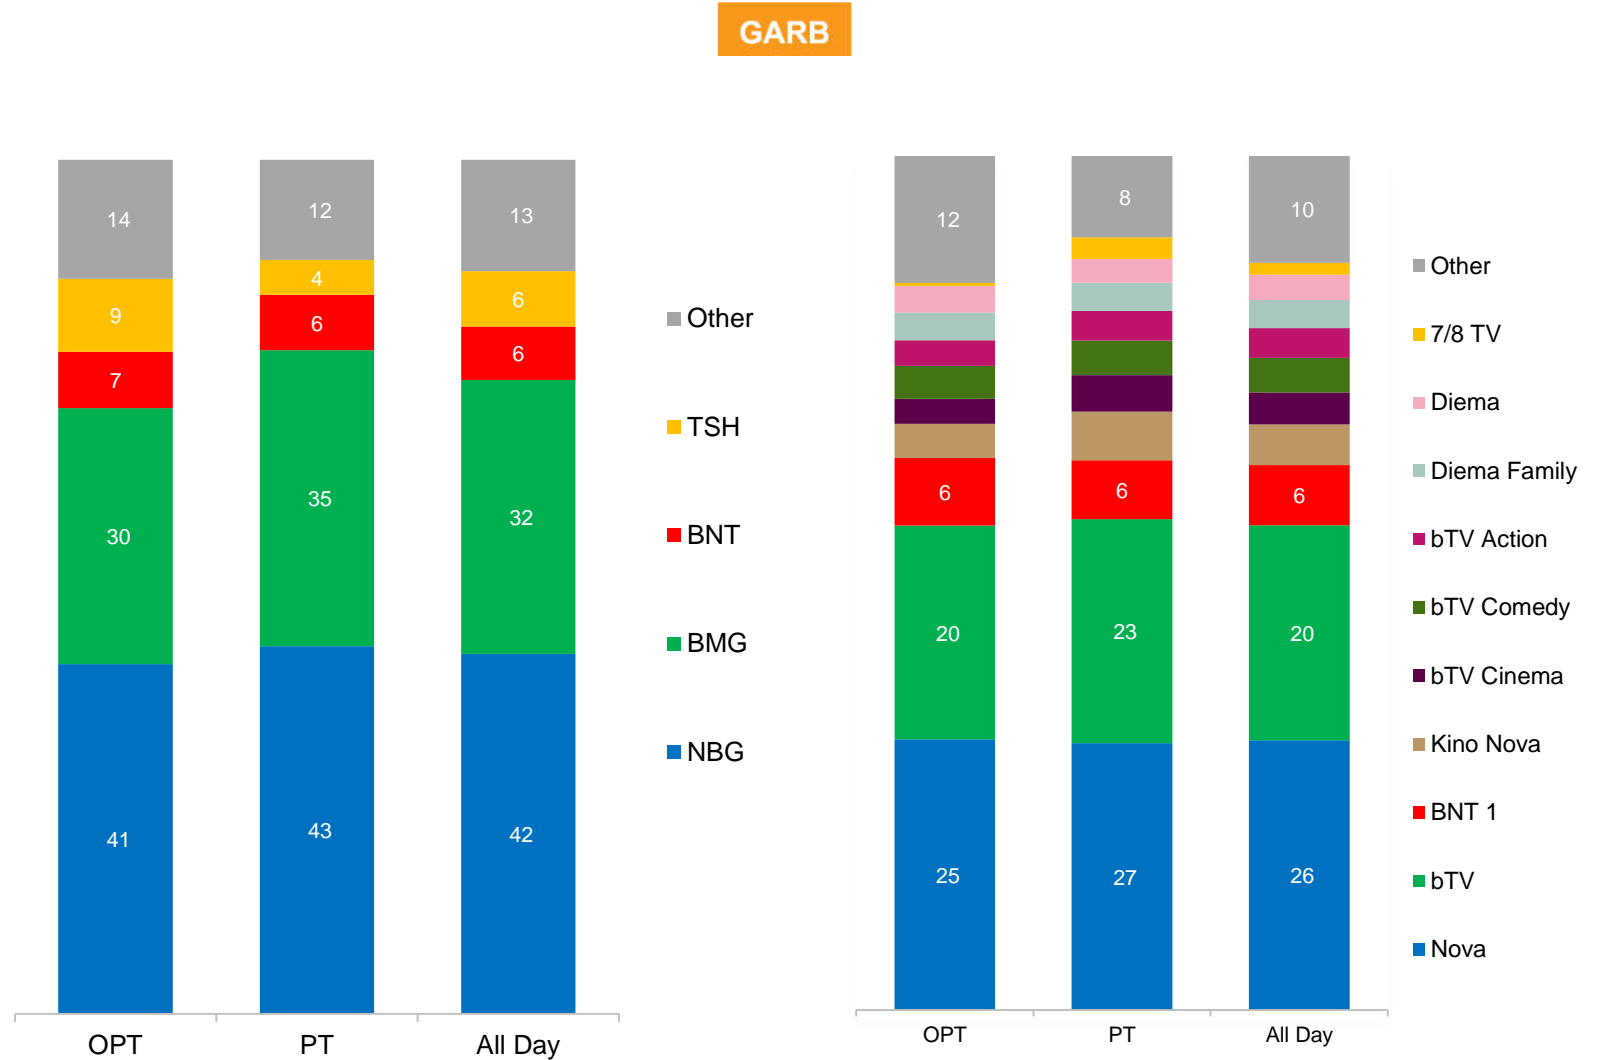

+2pp

WEEKLY VIEWERSHIP INCREASED SLIGHTLY. HOWEVER, IT RETURNED TO NORMAL SEASONAL LEVELS WITH COMING SUMMER AND END OF HIGH TV SEASON

*GARB started measure TSA as of 1st May

NBG KEPT ITS LEAD, DESPITE SIGNIFICANT WEEKLY DECREASE

NBG's PT shares declined with 5pp, whereas BMG marked 2pp increase. BNT remained stable, while TSH increased OPT shares by 2pp.

GARB reported significant decline for Nova. The channel's PT share decreased by 7pp., while bTV and BNT1 increased with 1pp.

Kino Nova remained the top niche channel.

bTV IS CLOSING THE GAP DURING PT HOURS

Nova declined PT peak audience with almost 2pp, while bTV increased slightly.

TOP 5

GARB

NEXT TOP 5

NOVA DOMINATED SATURDAY EARLY PT

TOP 20 PROGRAMS RANKING IN THE LAST WEEK.

bTV RETURNED WITH MORE PROGRAMS IN TOP 10.

	Channel	Title	Type	Time start	Rating %	Shr %
1	bTV	The Voice of Bulgaria	Reality	20:00	11.6	34.3
2	Nova	Fish on the cake	Culinary program	20:00	11.1	32.6
3	Nova	Max	Movies	20:00	9.8	28.7
4	bTV	Evermore	Series	20:00	9.4	27.4
5	Nova	News block	News	19:00	9.1	32.3
6	bTV	Brigade New Home	Entertainment	21:00	8.7	24.8
7	Nova	Magnum P.I.	Series	21:00	8.6	24.3
8	bTV	News block	News	19:00	8.5	30.3
9	bTV	Wife Swap	Reality	21:00	8.1	21.9
10	Nova	Iron man 3	Movies	22:00	7.8	29.2
11	bTV	Last Vegas	Movies	21:00	7.7	23.3
12	Nova	FBI	Series	22:00	6.9	21.8
13	bTV	Citizens in Excess	Series	21:00	6.6	20.0
14	Nova	Lara Croft Tomb Raider: The Cradle of Life	Movies	20:00	6.5	23.9
15	bTV	Fast and Furious 6	Movies	20:00	6.4	22.9
16	Nova	Family Feud	TV games	18:00	6.1	26.4
17	Nova	Sunday at NOVA	Publicism	16:00	5.9	28.0
18	Nova	News block	News	23:00	5.7	22.0
19	bTV	Tower Heist	Movies	17:00	5.5	23.4
16	Nova	The Thomas Crown affair	Movies	22:00	4.9	20.1