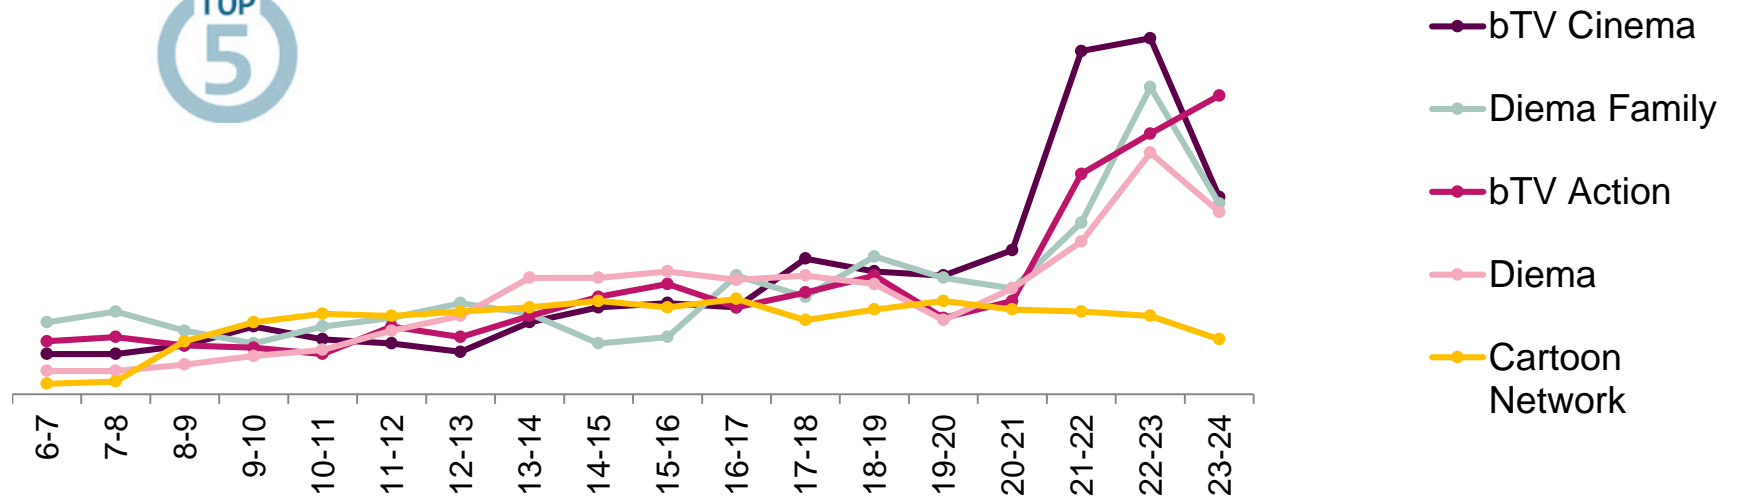

Kino Nova remained the top niche channel.

bTV IS CLOSING THE GAP DURING PT HOURS

Nova declined PT peak audience with almost 2pp, while bTV increased slightly.

TOP 5

GARB

NEXT TOP 5

NOVA DOMINATED SATURDAY EARLY PT

bTV focused on action movies, yet could not surpass Nova

Audience viewership decreased for both channels during the post-outbreak period

bTV WAS ABLE TO WIN SUNDAY EARLY PT AUDIENCE WITH THE VOICE OF BULGARIA, AFTER THE FINAL OF NOVA'S REALITY POWER COUPLE
bTV sustained audience viewership with the end of the national quarantine, while Nova's audience decreased.

TOP 20 PROGRAMS RANKING IN THE LAST WEEK.

bTV RETURNED WITH MORE PROGRAMS IN TOP 10.

	Channel	Title	Type	Time start	Rating %	Shr %
1	bTV	The Voice of Bulgaria	Reality	20:00	11.6	34.3
2	Nova	Fish on the cake	Culinary program	20:00	11.1	32.6
3	Nova	Max	Movies	20:00	9.8	28.7
4	bTV	Evermore	Series	20:00	9.4	27.4
5	Nova	News block	News	19:00	9.1	32.3
6	bTV	Brigade New Home	Entertainment	21:00	8.7	24.8
7	Nova	Magnum P.I.	Series	21:00	8.6	24.3
8	bTV	News block	News	19:00	8.5	30.3
9	bTV	Wife Swap	Reality	21:00	8.1	21.9
10	Nova	Iron man 3	Movies	22:00	7.8	29.2
11	bTV	Last Vegas	Movies	21:00	7.7	23.3
12	Nova	FBI	Series	22:00	6.9	21.8
13	bTV	Citizens in Excess	Series	21:00	6.6	20.0
14	Nova	Lara Croft Tomb Raider: The Cradle of Life	Movies	20:00	6.5	23.9
15	bTV	Fast and Furious 6	Movies	20:00	6.4	22.9
16	Nova	Family Feud	TV games	18:00	6.1	26.4
17	Nova	Sunday at NOVA	Publicism	16:00	5.9	28.0
18	Nova	News block	News	23:00	5.7	22.0
19	bTV	Tower Heist	Movies	17:00	5.5	23.4
16	Nova	The Thomas Crown affair	Movies	22:00	4.9	20.1