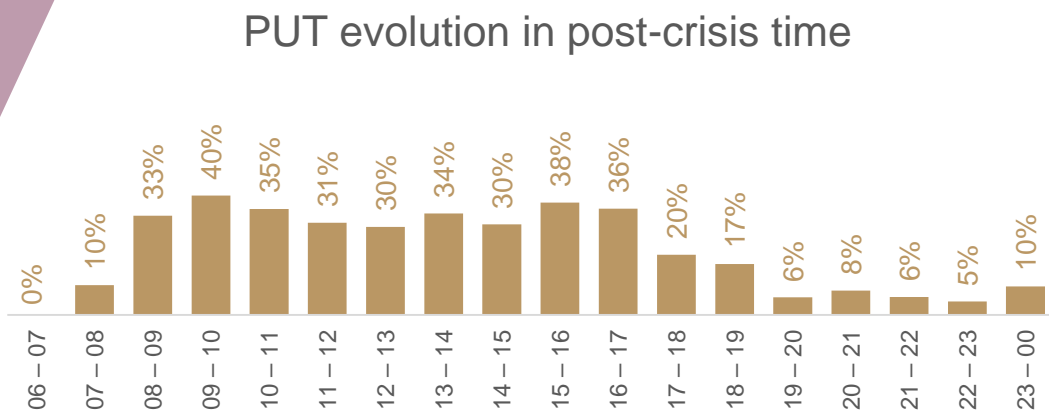

Source: Gemius, A18-49

THE HIGH INCREASE IN TV VIEWERSHIP DURING THE CRISIS CONTINUED TO NORMALIZE DURING THE POST-CRISIS PERIOD

13 Mar -13 May 2020 vs the same period 2019

Lockdown

Peak of the crisis

PUT +31%

Time spent +0:55 hour

Reach +6pp

Source: GARB, A18-49

14 May -31 May 2020 vs the same period 2019

New Normal

Post crisis

+17%

+0:29 hour

+2pp

WEEKLY VIEWERSHIP INCREASED SLIGHTLY. HOWEVER, IT RETURNED TO NORMAL SEASONAL LEVELS WITH COMING SUMMER AND END OF HIGH TV SEASON

*GARB started measure TSA as of 1st May

NBG KEPT ITS LEAD, DESPITE SIGNIFICANT WEEKLY DECREASE