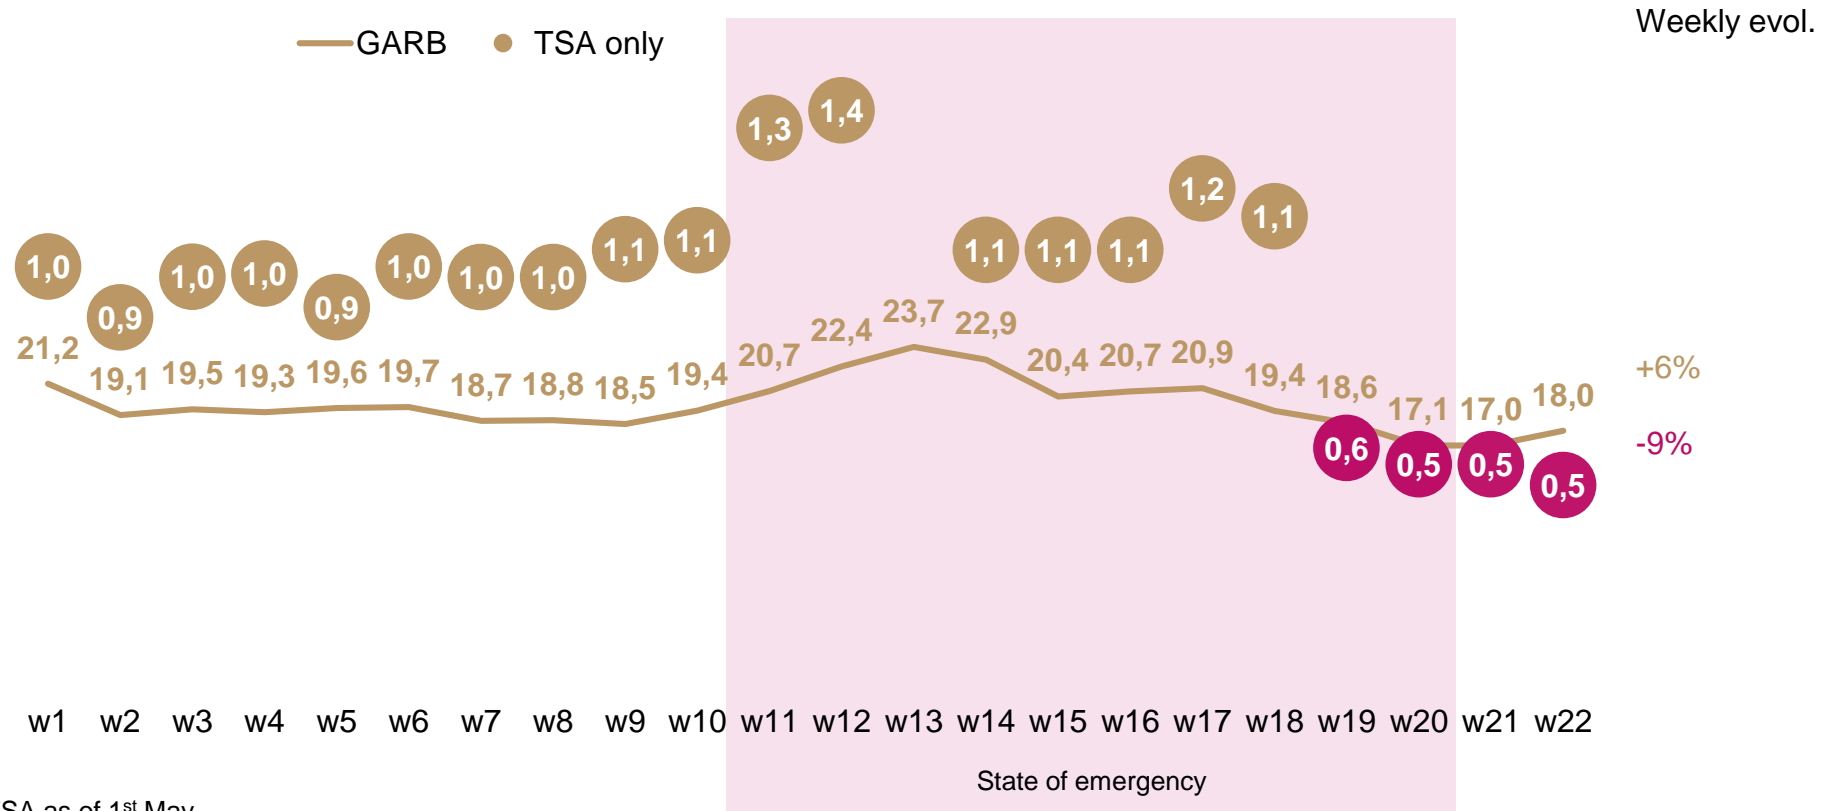

Source: Gemius, A18-49

THE HIGH INCREASE IN TV VIEWERSHIP DURING THE CRISIS CONTINUED TO NORMALIZE DURING THE POST-CRISIS PERIOD

13 Mar -13 May 2020 vs the same period 2019

Lockdown

Peak of the crisis

PUT +31%

Time spent +0:55 hour

Reach +6pp

Source: GARB, A18-49

14 May -31 May 2020 vs the same period 2019

New Normal

Post crisis

+17%

+0:29 hour

+2pp

WEEKLY VIEWERSHIP INCREASED SLIGHTLY. HOWEVER, IT RETURNED TO NORMAL SEASONAL LEVELS WITH COMING SUMMER AND END OF HIGH TV SEASON

*GARB started measure TSA as of 1st May

NBG KEPT ITS LEAD, DESPITE SIGNIFICANT WEEKLY DECREASE