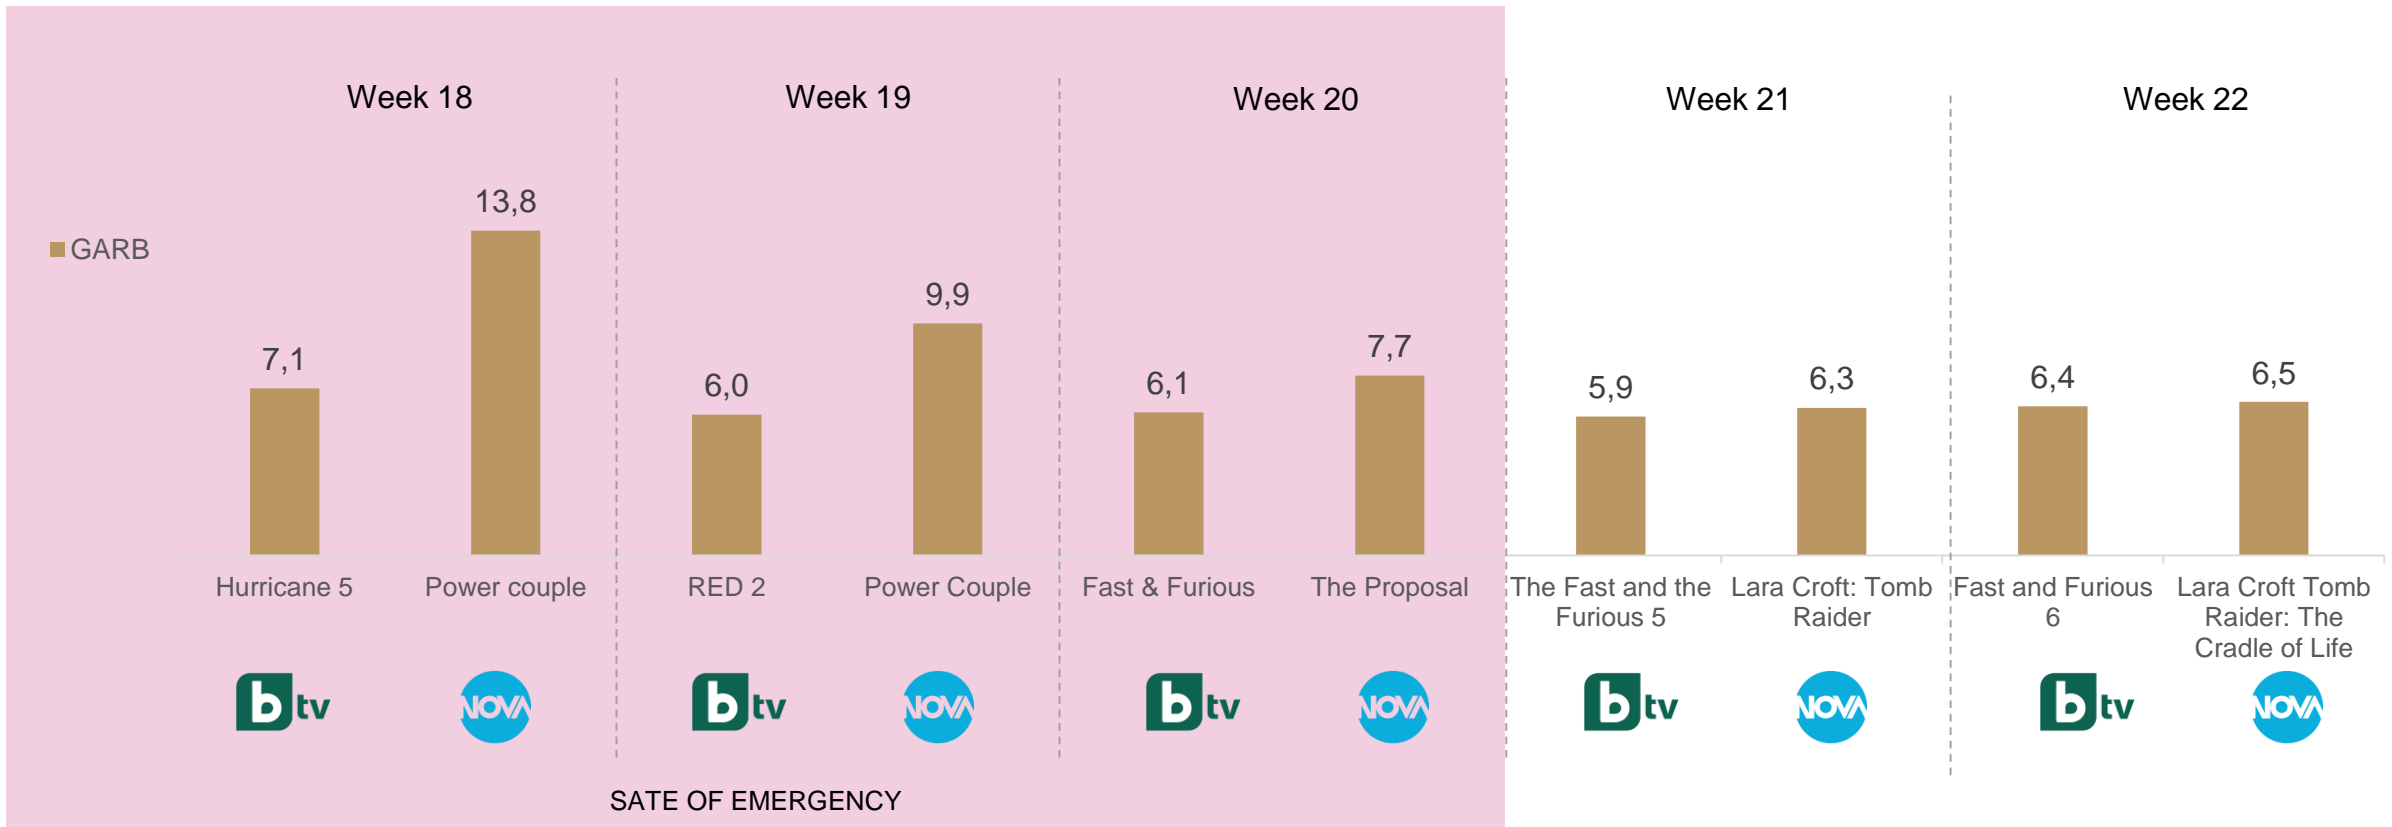

Kino Nova remained the top niche channel.

bTV IS CLOSING THE GAP DURING PT HOURS

Nova declined PT peak audience with almost 2pp, while bTV increased slightly.

TOP 5

GARB

NEXT TOP 5

NOVA DOMINATED SATURDAY EARLY PT

bTV focused on action movies, yet could not surpass Nova

Audience viewership decreased for both channels during the post-outbreak period

bTV WAS ABLE TO WIN SUNDAY EARLY PT AUDIENCE WITH THE VOICE OF BULGARIA, AFTER THE FINAL OF NOVA'S REALITY POWER COUPLE
bTV sustained audience viewership with the end of the national quarantine, while Nova's audience decreased.

TOP 20 PROGRAMS RANKING IN THE LAST WEEK.

bTV RETURNED WITH MORE PROGRAMS IN TOP 10.

	Channel	Title	Type	Time start	Rating %	Shr %
1	bTV	The Voice of Bulgaria	Reality	20:00	11.6	34.3
2	Nova	Fish on the cake	Culinary program	20:00	11.1	32.6
3	Nova	Max	Movies	20:00	9.8	28.7
4	bTV	Evermore	Series	20:00	9.4	27.4
5	Nova	News block	News	19:00	9.1	32.3
6	bTV	Brigade New Home	Entertainment	21:00	8.7	24.8
7	Nova	Magnum P.I.	Series	21:00	8.6	24.3
8	bTV	News block	News	19:00	8.5	30.3
9	bTV	Wife Swap	Reality	21:00	8.1	21.9
10	Nova	Iron man 3	Movies	22:00	7.8	29.2
11	bTV	Last Vegas	Movies	21:00	7.7	23.3
12	Nova	FBI	Series	22:00	6.9	21.8
13	bTV	Citizens in Excess	Series	21:00	6.6	20.0
14	Nova	Lara Croft Tomb Raider: The Cradle of Life	Movies	20:00	6.5	23.9
15	bTV	Fast and Furious 6	Movies	20:00	6.4	22.9
16	Nova	Family Feud	TV games	18:00	6.1	26.4
17	Nova	Sunday at NOVA	Publicism	16:00	5.9	28.0
18	Nova	News block	News	23:00	5.7	22.0
19	bTV	Tower Heist	Movies	17:00	5.5	23.4
16	Nova	The Thomas Crown affair	Movies	22:00	4.9	20.1