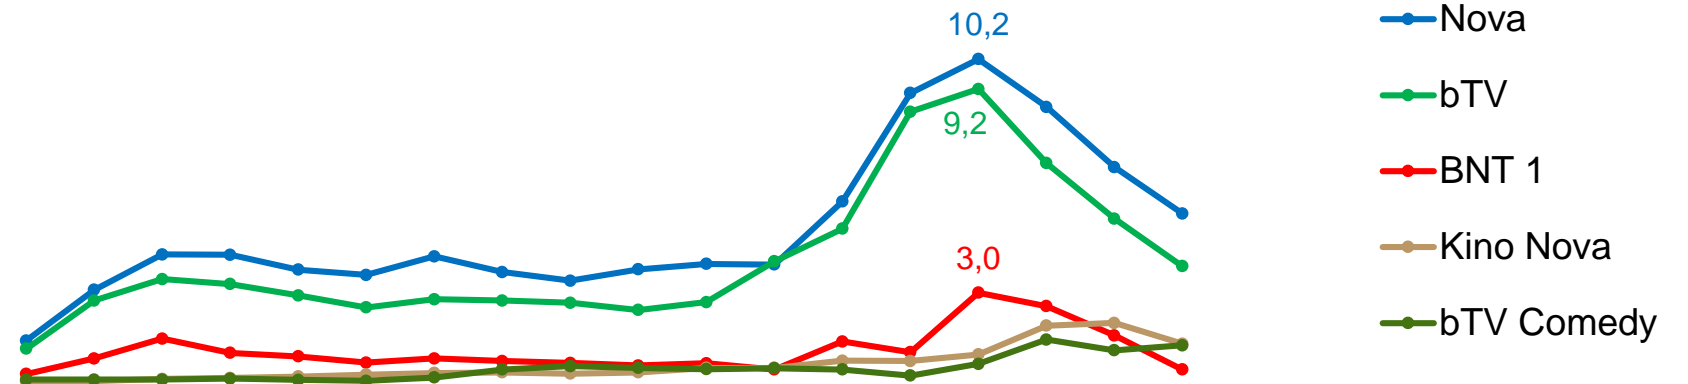

Kino Nova remained the top niche channel.

bTV IS CLOSING THE GAP DURING PT HOURS

Nova declined PT peak audience with almost 2pp, while bTV increased slightly.

TOP 5

GARB

NEXT TOP 5

NOVA DOMINATED SATURDAY EARLY PT