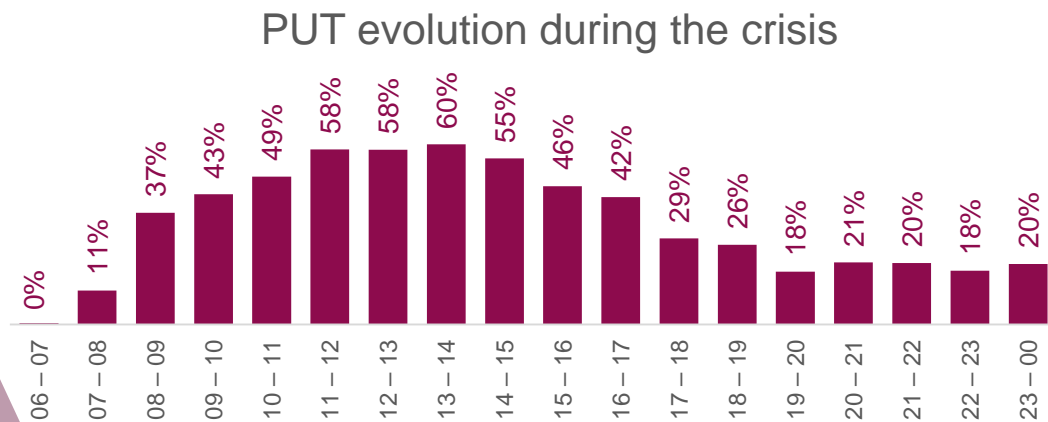

Source: Gemius, A18-49

THE HIGH INCREASE IN TV VIEWERSHIP DURING THE CRISIS CONTINUED TO NORMALIZE DURING THE POST-CRISIS PERIOD

13 Mar -13 May 2020 vs the same period 2019

Lockdown

Peak of the crisis

PUT +31%

Time spent +0:55 hour

Reach +6pp

Source: GARB, A18-49

14 May -31 May 2020 vs the same period 2019

New Normal

Post crisis

+17%

+0:29 hour

+2pp

WEEKLY VIEWERSHIP INCREASED SLIGHTLY. HOWEVER, IT RETURNED TO NORMAL SEASONAL LEVELS WITH COMING SUMMER AND END OF HIGH TV SEASON

*GARB started measure TSA as of 1st May

NBG KEPT ITS LEAD, DESPITE SIGNIFICANT WEEKLY DECREASE