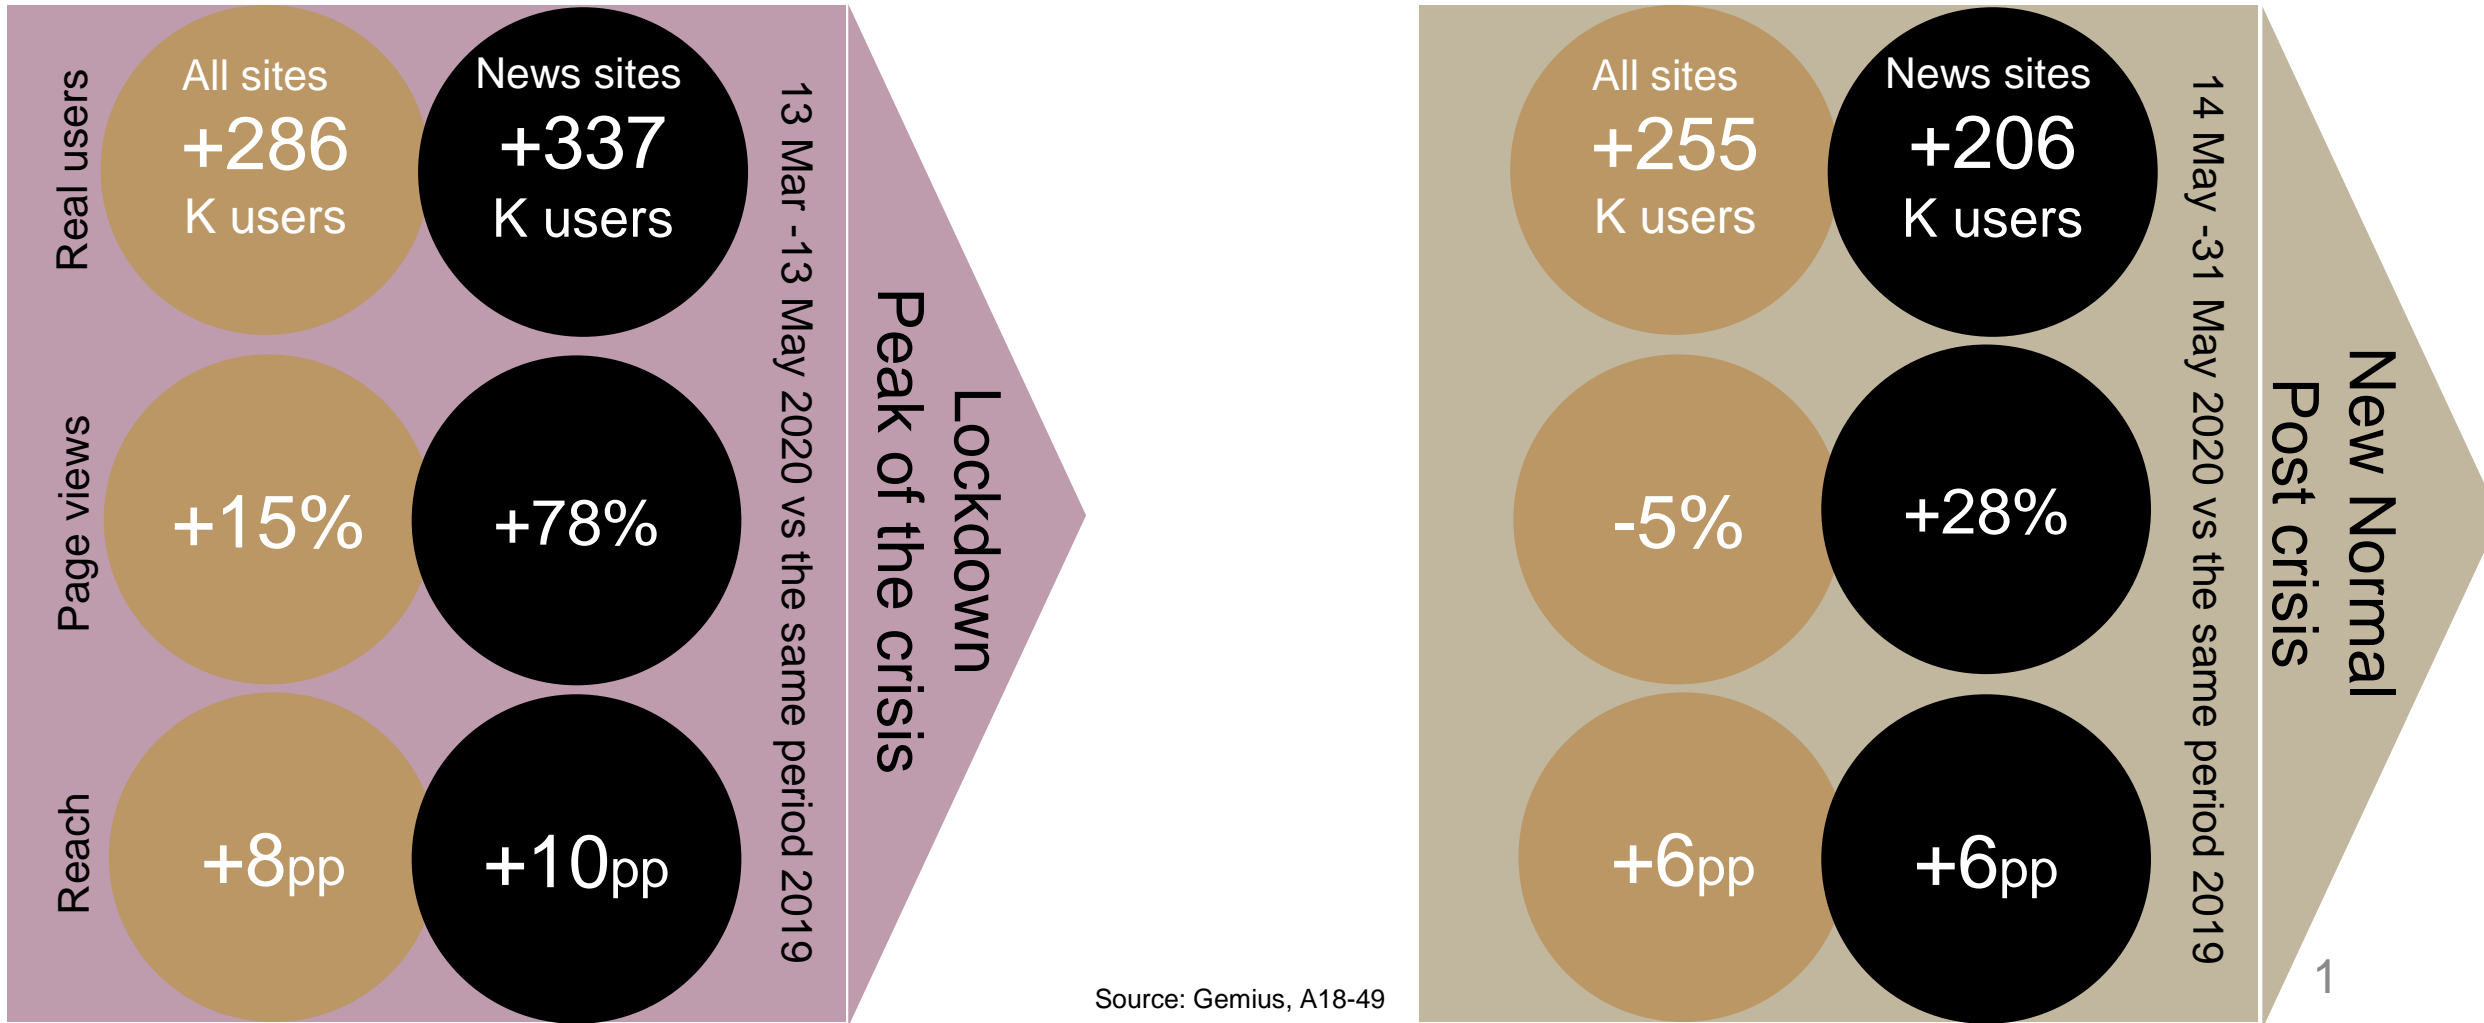

TV WEEKLY REPORT

FOCUSED ON WEEKEND PT PROGRAMS

Source: GARB
Data: People meter, national base
Period: 24-31.05.
TG: A 18-49
Currency: BGN gross

DURING THE POST-CRISIS PERIOD NEWS WEBSITES SUSTAIN GROWTH OF PAGE VIEWS, WHILE IN TOTAL THEY ARE DECREASING BY 5%

Source: Gemius, A18-49

THE HIGH INCREASE IN TV VIEWERSHIP DURING THE CRISIS CONTINUED TO NORMALIZE DURING THE POST-CRISIS PERIOD

13 Mar -13 May 2020 vs the same period 2019

Lockdown

Peak of the crisis

PUT +31%

Time spent +0:55 hour

Reach +6pp

Source: GARB, A18-49

14 May -31 May 2020 vs the same period 2019

New Normal

Post crisis

+17%

+0:29 hour

+2pp

WEEKLY VIEWERSHIP INCREASED SLIGHTLY. HOWEVER, IT RETURNED TO NORMAL SEASONAL LEVELS WITH COMING SUMMER AND END OF HIGH TV SEASON

*GARB started measure TSA as of 1st May

NBG KEPT ITS LEAD, DESPITE SIGNIFICANT WEEKLY DECREASE