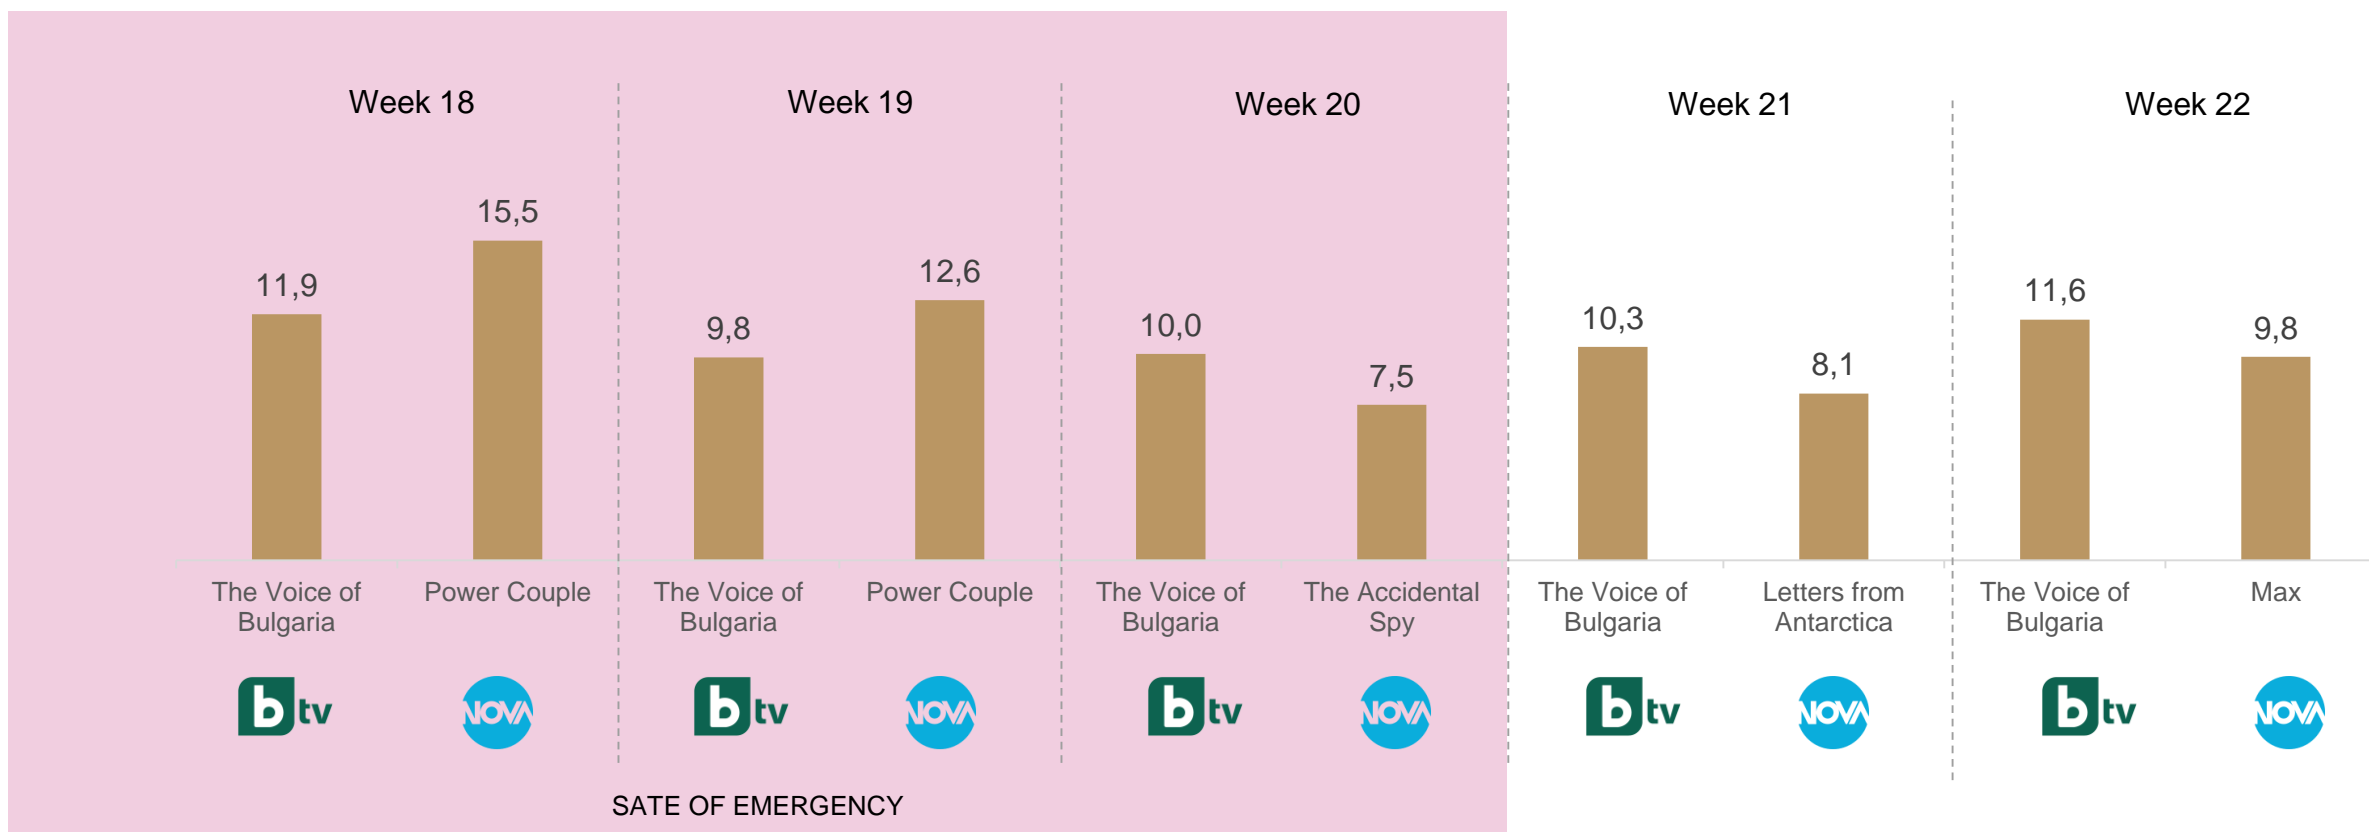

Kino Nova remained the top niche channel.

bTV IS CLOSING THE GAP DURING PT HOURS

Nova declined PT peak audience with almost 2pp, while bTV increased slightly.

TOP 5

GARB

NEXT TOP 5

NOVA DOMINATED SATURDAY EARLY PT

bTV focused on action movies, yet could not surpass Nova

Audience viewership decreased for both channels during the post-outbreak period

bTV WAS ABLE TO WIN SUNDAY EARLY PT AUDIENCE WITH THE VOICE OF BULGARIA, AFTER THE FINAL OF NOVA'S REALITY POWER COUPLE
bTV sustained audience viewership with the end of the national quarantine, while Nova's audience decreased.

TOP 20 PROGRAMS RANKING IN THE LAST WEEK.

bTV RETURNED WITH MORE PROGRAMS IN TOP 10.

	Channel	Title	Type	Time start	Rating %	Shr %
1	bTV	The Voice of Bulgaria	Reality	20:00	11.6	34.3
2	Nova	Fish on the cake	Culinary program	20:00	11.1	32.6
3	Nova	Max	Movies	20:00	9.8	28.7
4	bTV	Evermore	Series	20:00	9.4	27.4
5	Nova	News block	News	19:00	9.1	32.3
6	bTV	Brigade New Home	Entertainment	21:00	8.7	24.8
7	Nova	Magnum P.I.	Series	21:00	8.6	24.3
8	bTV	News block	News	19:00	8.5	30.3
9	bTV	Wife Swap	Reality	21:00	8.1	21.9
10	Nova	Iron man 3	Movies	22:00	7.8	29.2
11	bTV	Last Vegas	Movies	21:00	7.7	23.3
12	Nova	FBI	Series	22:00	6.9	21.8
13	bTV	Citizens in Excess	Series	21:00	6.6	20.0
14	Nova	Lara Croft Tomb Raider: The Cradle of Life	Movies	20:00	6.5	23.9
15	bTV	Fast and Furious 6	Movies	20:00	6.4	22.9
16	Nova	Family Feud	TV games	18:00	6.1	26.4
17	Nova	Sunday at NOVA	Publicism	16:00	5.9	28.0
18	Nova	News block	News	23:00	5.7	22.0
19	bTV	Tower Heist	Movies	17:00	5.5	23.4
16	Nova	The Thomas Crown affair	Movies	22:00	4.9	20.1