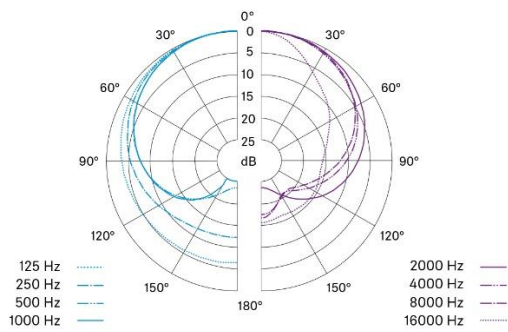

POLAR PATTERN

Über die Marke Sennheiser

Wir leben und atmen Audio. Wir werden von der Leidenschaft angetrieben, Audiolösungen zu schaffen, die einen Unterschied machen. Die Zukunft der Audiotechnik zu gestalten und unseren Kunden außergewöhnliche Klangerlebnisse zu bieten - dafür steht die Marke Sennheiser seit mehr als 75 Jahren. Während professionelle Audiolösungen wie Mikrofone, Meeting-Lösungen, Streaming-Technologien und Monitoring-Systeme zum Geschäft der Sennheiser electronic GmbH & Co. KG gehören, wird das Geschäft mit Consumer-Geräten wie Kopfhörern, Soundbars und sprachgesteuerten Hörgeräten von der Sonova Holding AG unter der Lizenz von Sennheiser betrieben. www.sennheiser.com www.sennheiser-hearing.com

Pressekontakt DACH

Jacqueline Gusmag

jacqueline.gusmag@sennheiser.com

+49 (5130) 600 - 1540