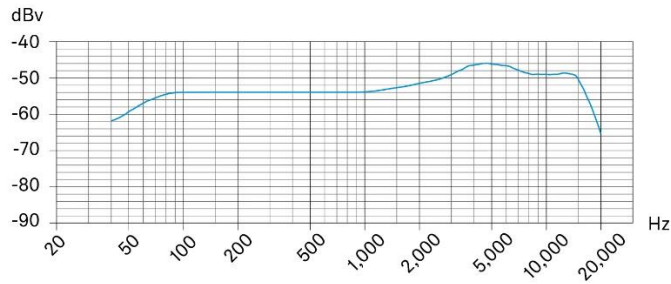

FREQUENCY RESPONSE