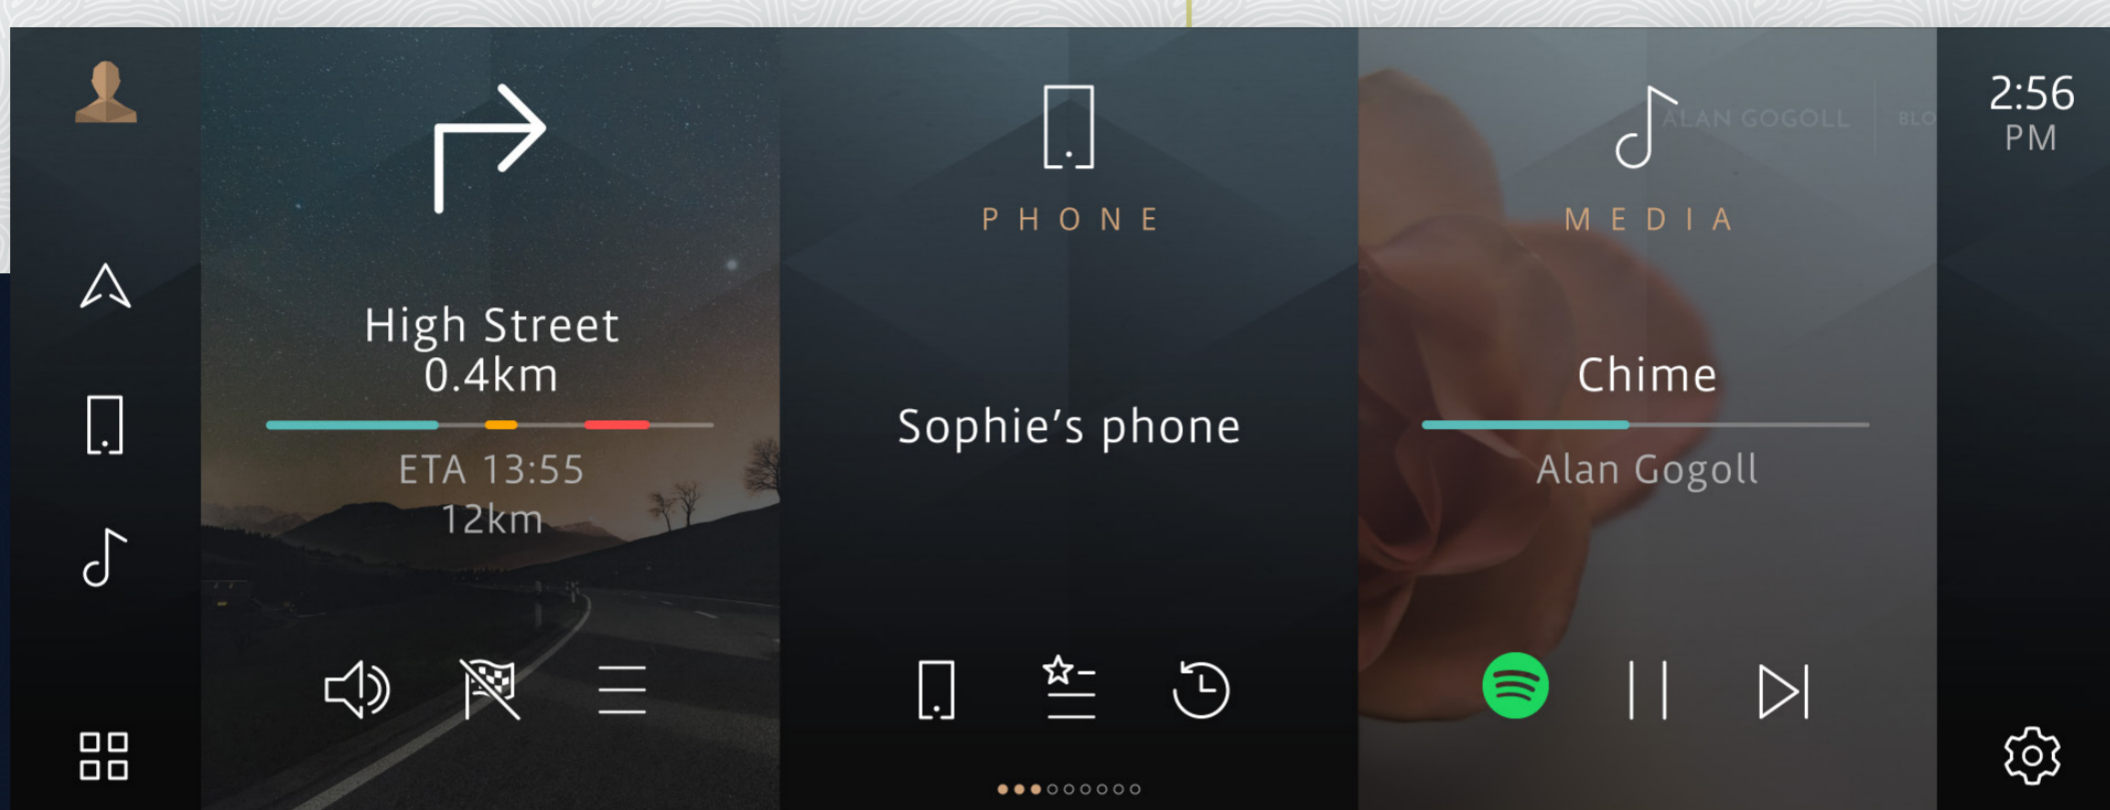

LAND ROVER DISCOVERY SPORT

ABOVE & BEYOND

PIVI INFOTAINMENT: FASTER, SMARTER AND BETTER CONNECTED

The Discovery Sport features the new Pivi and Pivi Pro infotainment systems which are designed around you.

As quick and easy to use as your smartphone, it's self-learning technology means the navigation, media and comfort settings are tuned to your preferences.

FASTER . SMARTER . CONNECTED

READY WHEN YOU ARE

The system enables within seconds of unlocking, so it's ready to go by the time you're in the driving seat

ACCESS ALL AREAS FROM THE HOMESCREEN

A totally redesigned user interface means that most of your favourite features can be accessed directly from the homescreen

OFF-ROAD MADE EASY

Pivi's 4x4i feature makes off-roading easier than ever. Monitor wade depth, ease down slopes and control traction, all from your touchscreen

CUSTOMISE

Just like your smartphone, you can customise your home screen to see the things that are important to you

ORGANISED

Link your Microsoft or Google Calendar to see appointments, dial into conference calls or track flight details

FASTER . SMARTER . CONNECTED

ARTIFICIAL INTELLIGENCE

Automatically activates certain comfort features, suggests media sources and even knows who to call based on your routines