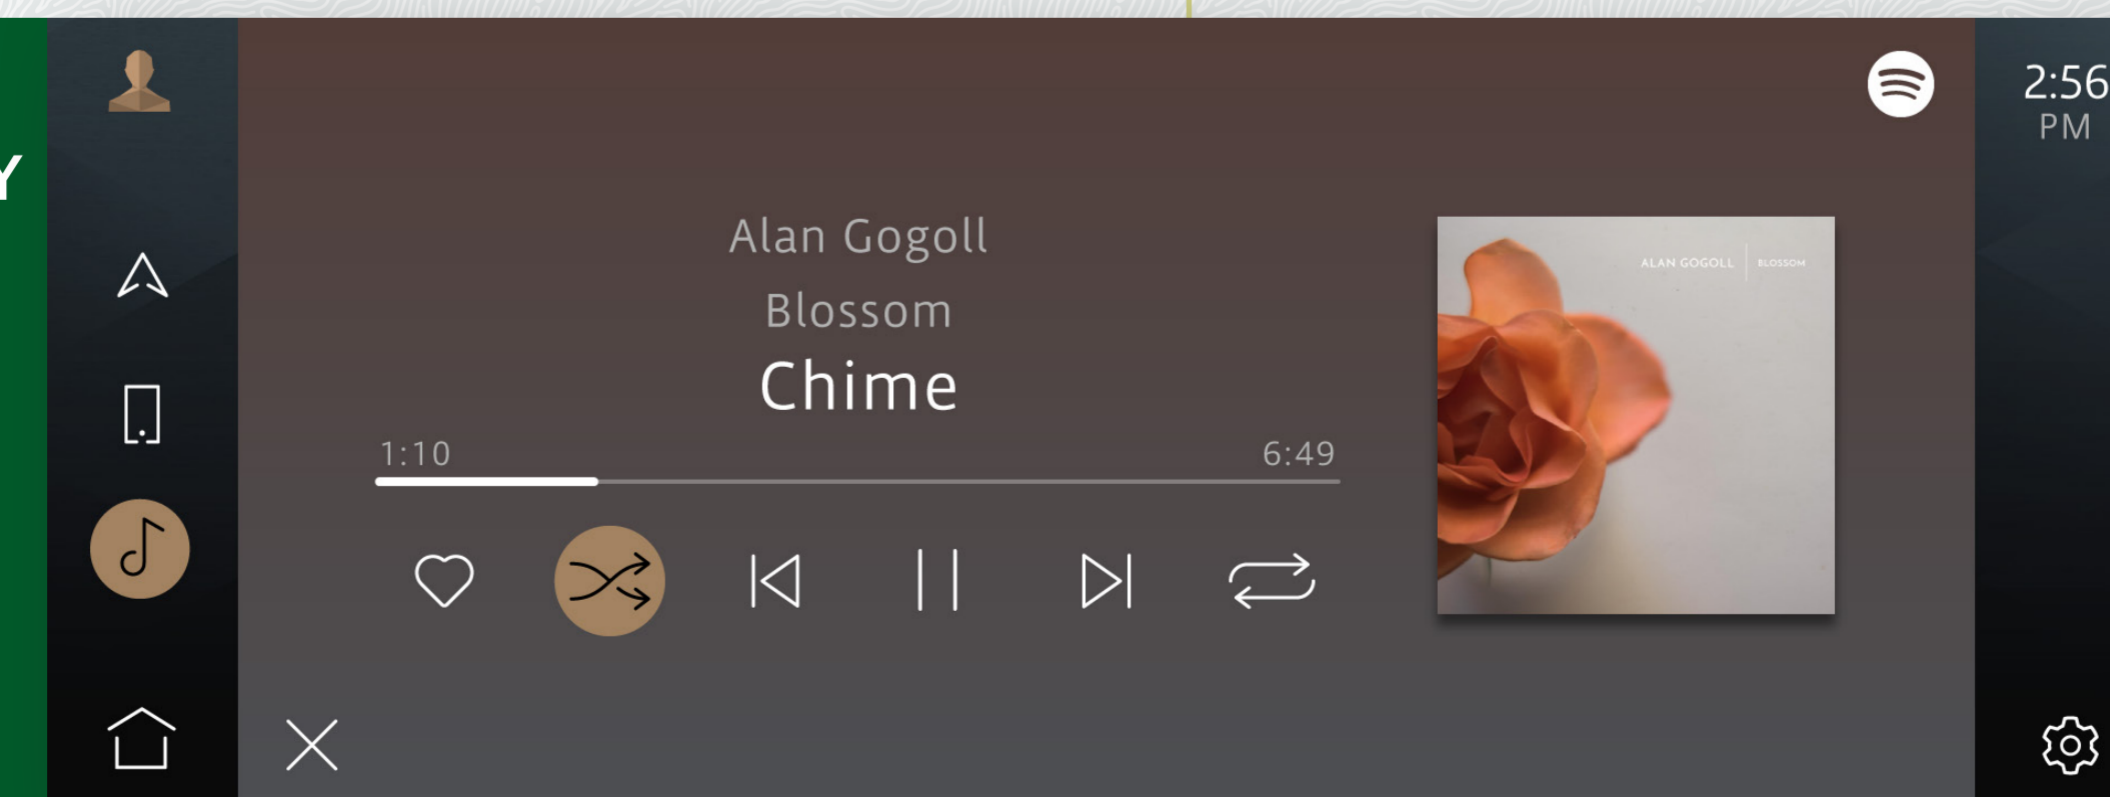

FASTER . SMARTER . CONNECTED

SEAMLESS CONNECTIVITY

Apple CarPlay is standard. As is Android Auto and Baidu Car Life*

INTEGRATED eSIM

Enjoy all the data you need without the need for a contract or a separate SIM card***

FULLY INTEGRATED SPOTIFY

Unlimited music streaming and instant access to more than 60 million tracks and over 1.5 million podcasts**

CELLULAR INTERNET

Connectivity can roam across multiple network providers to maximise signal coverage

PAIR TWO PHONES

Connect two phones via Bluetooth at the same time allowing either phone to be answered safely whilst driving

*Dependant on market availability

**Spotify Premium subscription required