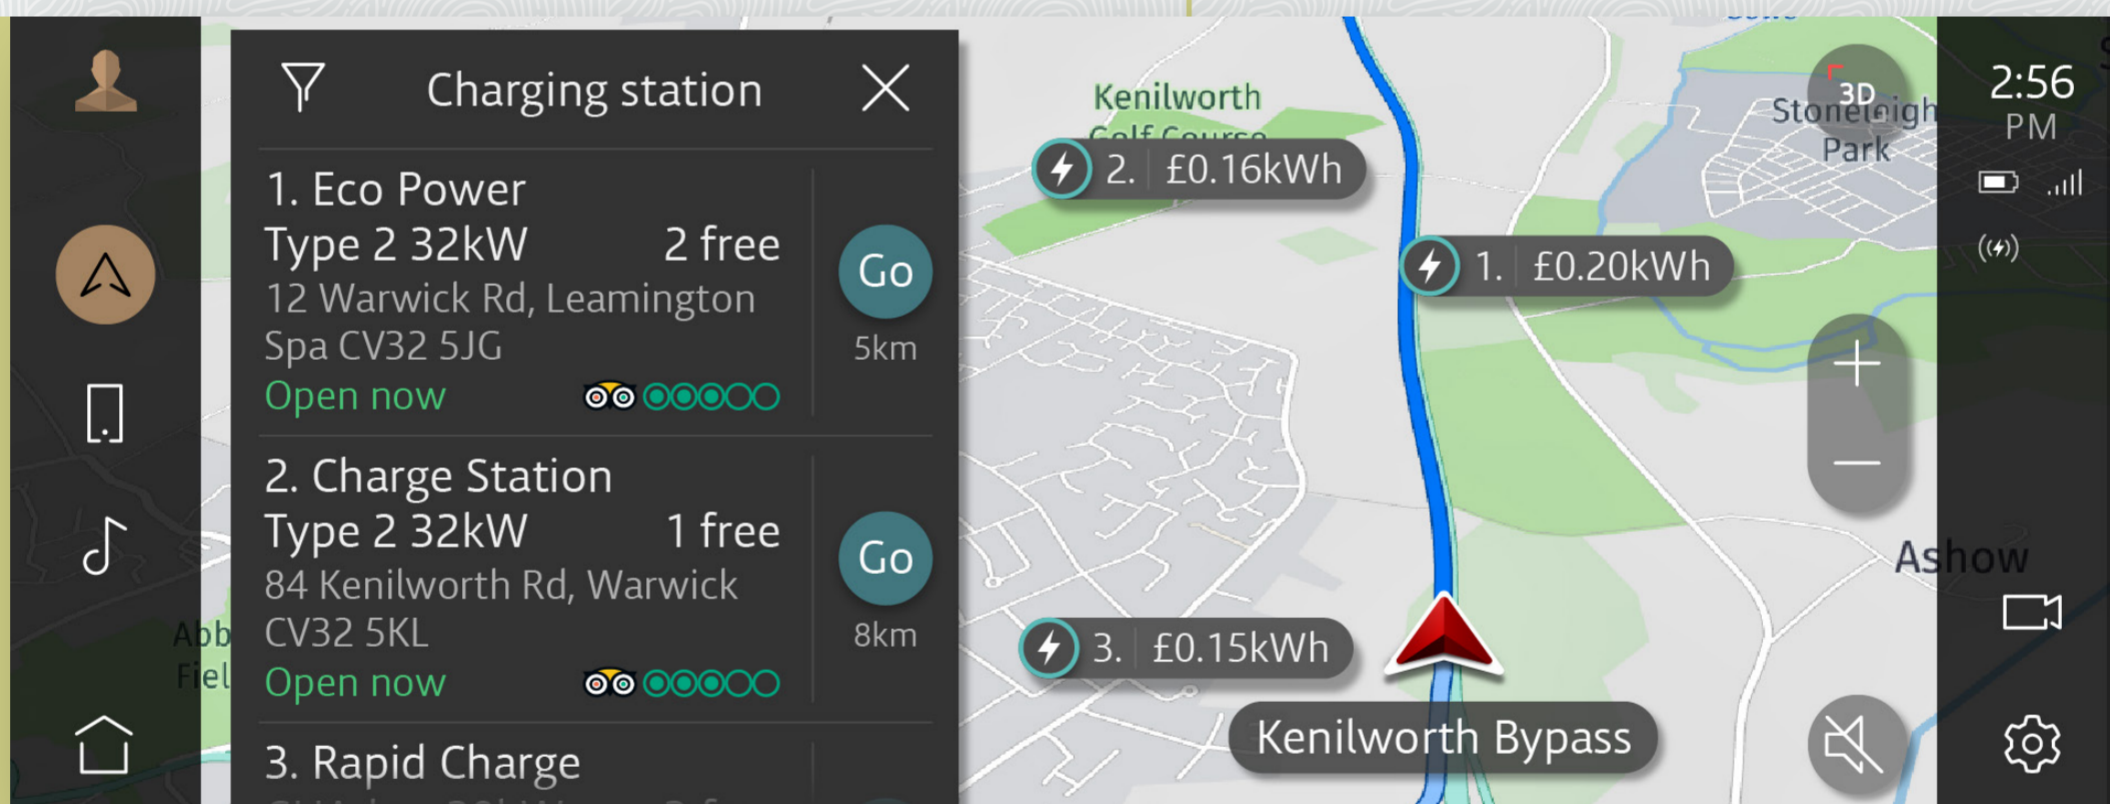

ALL-NEW CONNECTED NAVIGATION

Online Routing and live traffic information syncs with Dynamic Routing capability to keep you on the fastest route whilst Smart Voice Guidance only gives verbal navigation instructions on routes that are unfamiliar

SOFTWARE-OVER-THE-AIR (SOTA)

Automatically updates your maps in the background. SOTA also enables new features to be added, ensuring your infotainment experience improves over time

PHEV CHARGING STATUS

See what charge you have remaining, whilst the system advises the most energy efficient route to take