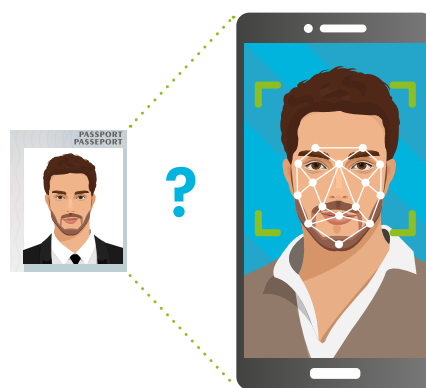

### 1 Identity document capture

Leverage AI to automatically detect your ID.  
Benefit from an instant capture and real time quality checks for a smooth user experience.

For electronic documents, use your NFC capable phone to read the chip information.

### 2 Document verification

Thales will check the authenticity of the document to prevent fraud by verifying data integrity, consistency and security elements.

### 3 Face capture and liveness detection

Adopt facial biometrics: Just take a selfie!  
Passive liveness detection requires no user interaction.  
It ensures that a real person is physically present, and detects any spoof attack.

### 4 Face matching

Benefit from an in-house technology which examines the likelihood that the captured person is the same person as the one on the ID document.

**Your identity is verified:  
you are now enrolled  
to the service!**