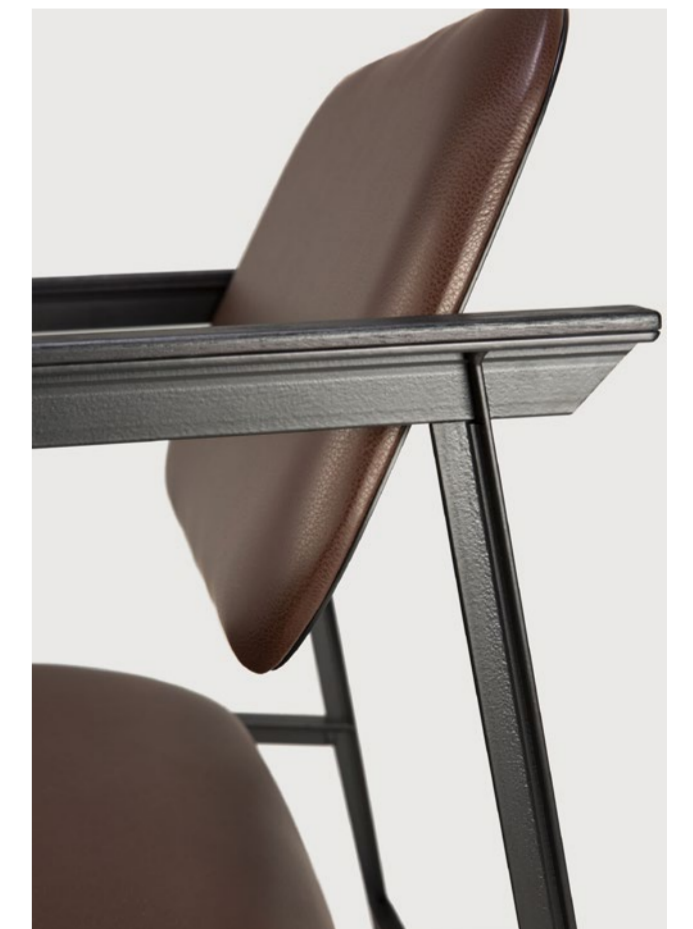

DC LOUNGE CHAIR – CHOCOLATE LEATHER

Designed by Djordje Cukanovic, the DC lounge chair is based on the DC dining chair's signature airy contours. This deep-seated design works well as a stand alone piece, or as a pair for an inviting setting.