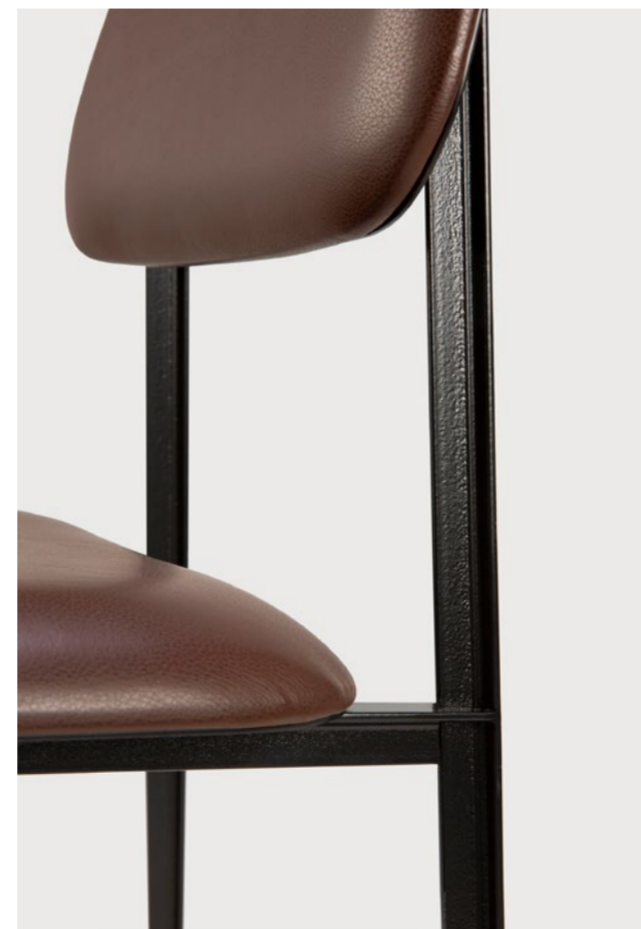

DC DINING CHAIR - CHOCOLATE LEATHER

An airy and angular metal silhouette forms the basis of this minimalistic design. By balancing between solidity and softness, we created an elegant and comfortable dining chair that will fit in any interior.