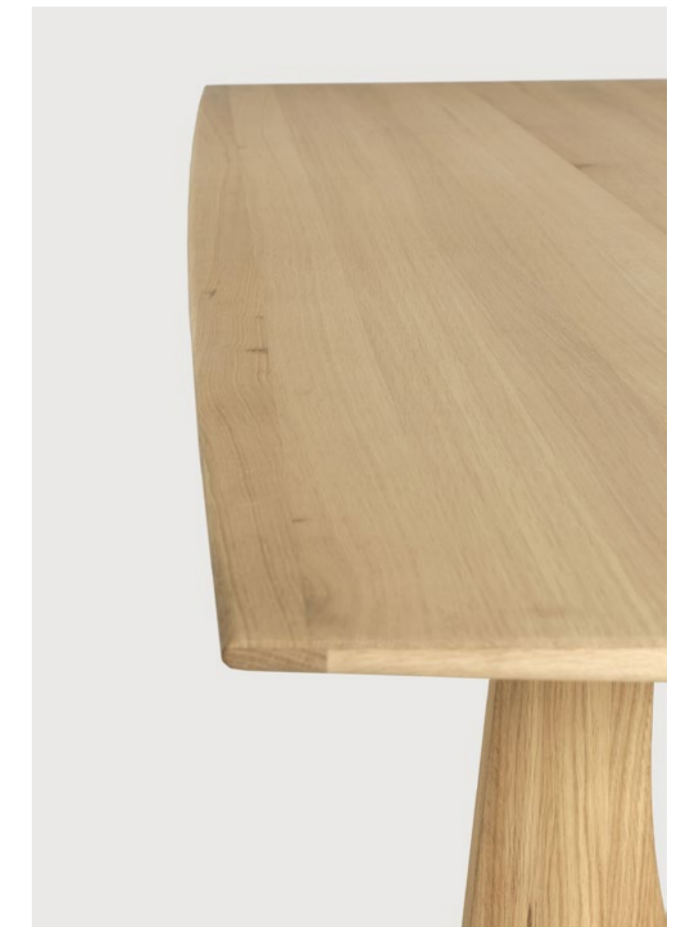

OAK GEOMETRIC DINING TABLE

With enriched shapes and unexpected details, the Oak Geometric dining table is a statement item, equally at home in the dining room or workspace. Luxury comes with its length, which is offset by softened edges and natural lines. Interesting shapes are in play to add volume and practical comfort.