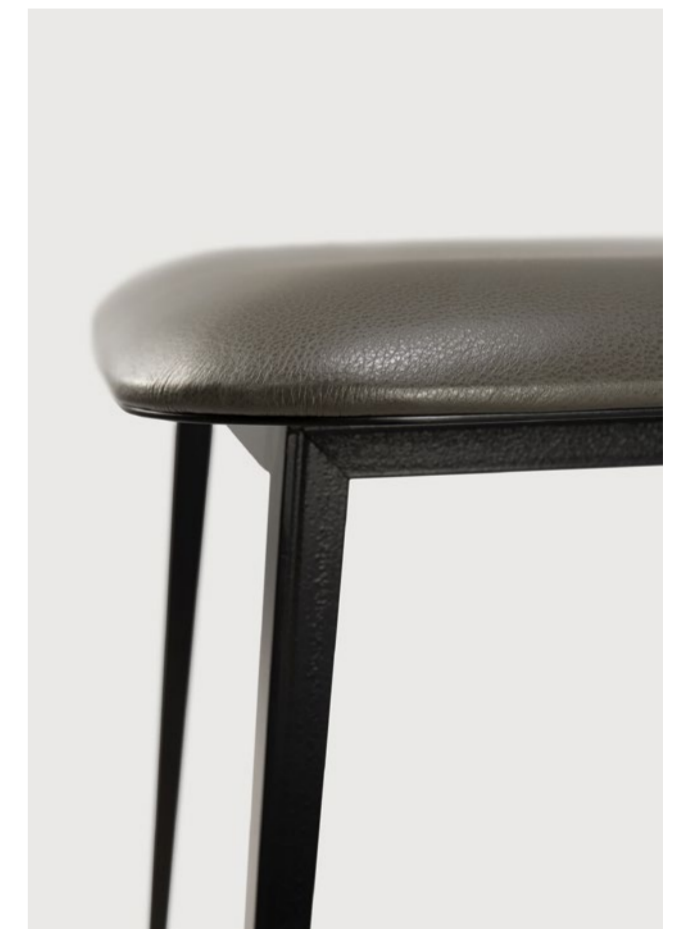

## OAK GEOMETRIC DINING TABLE

With enriched shapes and unexpected details, the Oak Geometric dining table is a statement item, equally at home in the dining room or workspace. Luxury comes with its length, which is offset by softened edges and natural lines. Interesting shapes are in play to add volume and practical comfort.

## OAK PEBBLE DINING CHAIR

A nostalgic interpretation made with solid wood. The Pebble chair's soft lines and airy elements provides not only seating comfort, but the familiar stylish shapes we have grown up loving.

## DC DINING CHAIR - OLIVE GREEN LEATHER

An airy and angular metal silhouette forms the basis of this minimalistic design. By balancing between solidity and softness, we created an elegant and comfortable dining chair that will fit in any interior.

## DC DINING CHAIR - CHOCOLATE LEATHER

An airy and angular metal silhouette forms the basis of this minimalistic design. By balancing between solidity and softness, we created an elegant and comfortable dining chair that will fit in any interior.