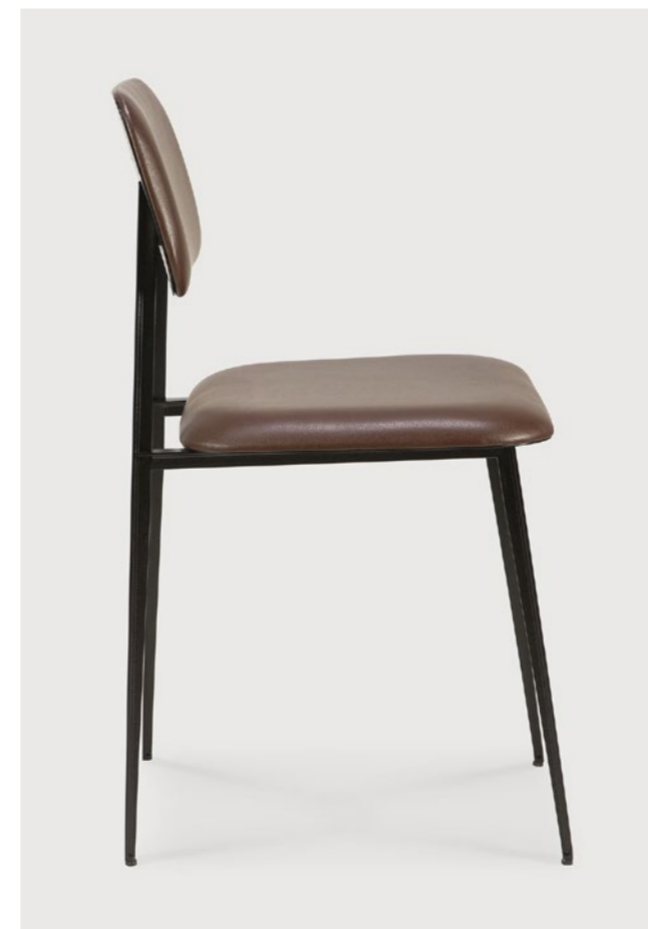

## OAK BOK ROUND DINING EXTENDABLE TABLE

The Bok round extendable dining table offers the perfect solution for adaptable dining within a smaller space. With an internally housed extension the round four-seater easily adapts for more people. The Bok's iconic airy shape and solid construction make for a timeless design to enjoy for years to come.

## OAK PEBBLE DINING CHAIR

A nostalgic interpretation made with solid wood. The Pebble chair's soft lines and airy elements provides not only seating comfort, but the familiar stylish shapes we have grown up loving.

## DC DINING CHAIR - OLIVE GREEN LEATHER

An airy and angular metal silhouette forms the basis of this minimalistic design. By balancing between solidity and softness, we created an elegant and comfortable dining chair that will fit in any interior.

## DC DINING CHAIR - CHOCOLATE LEATHER

An airy and angular metal silhouette forms the basis of this minimalistic design. By balancing between solidity and softness, we created an elegant and comfortable dining chair that will fit in any interior.