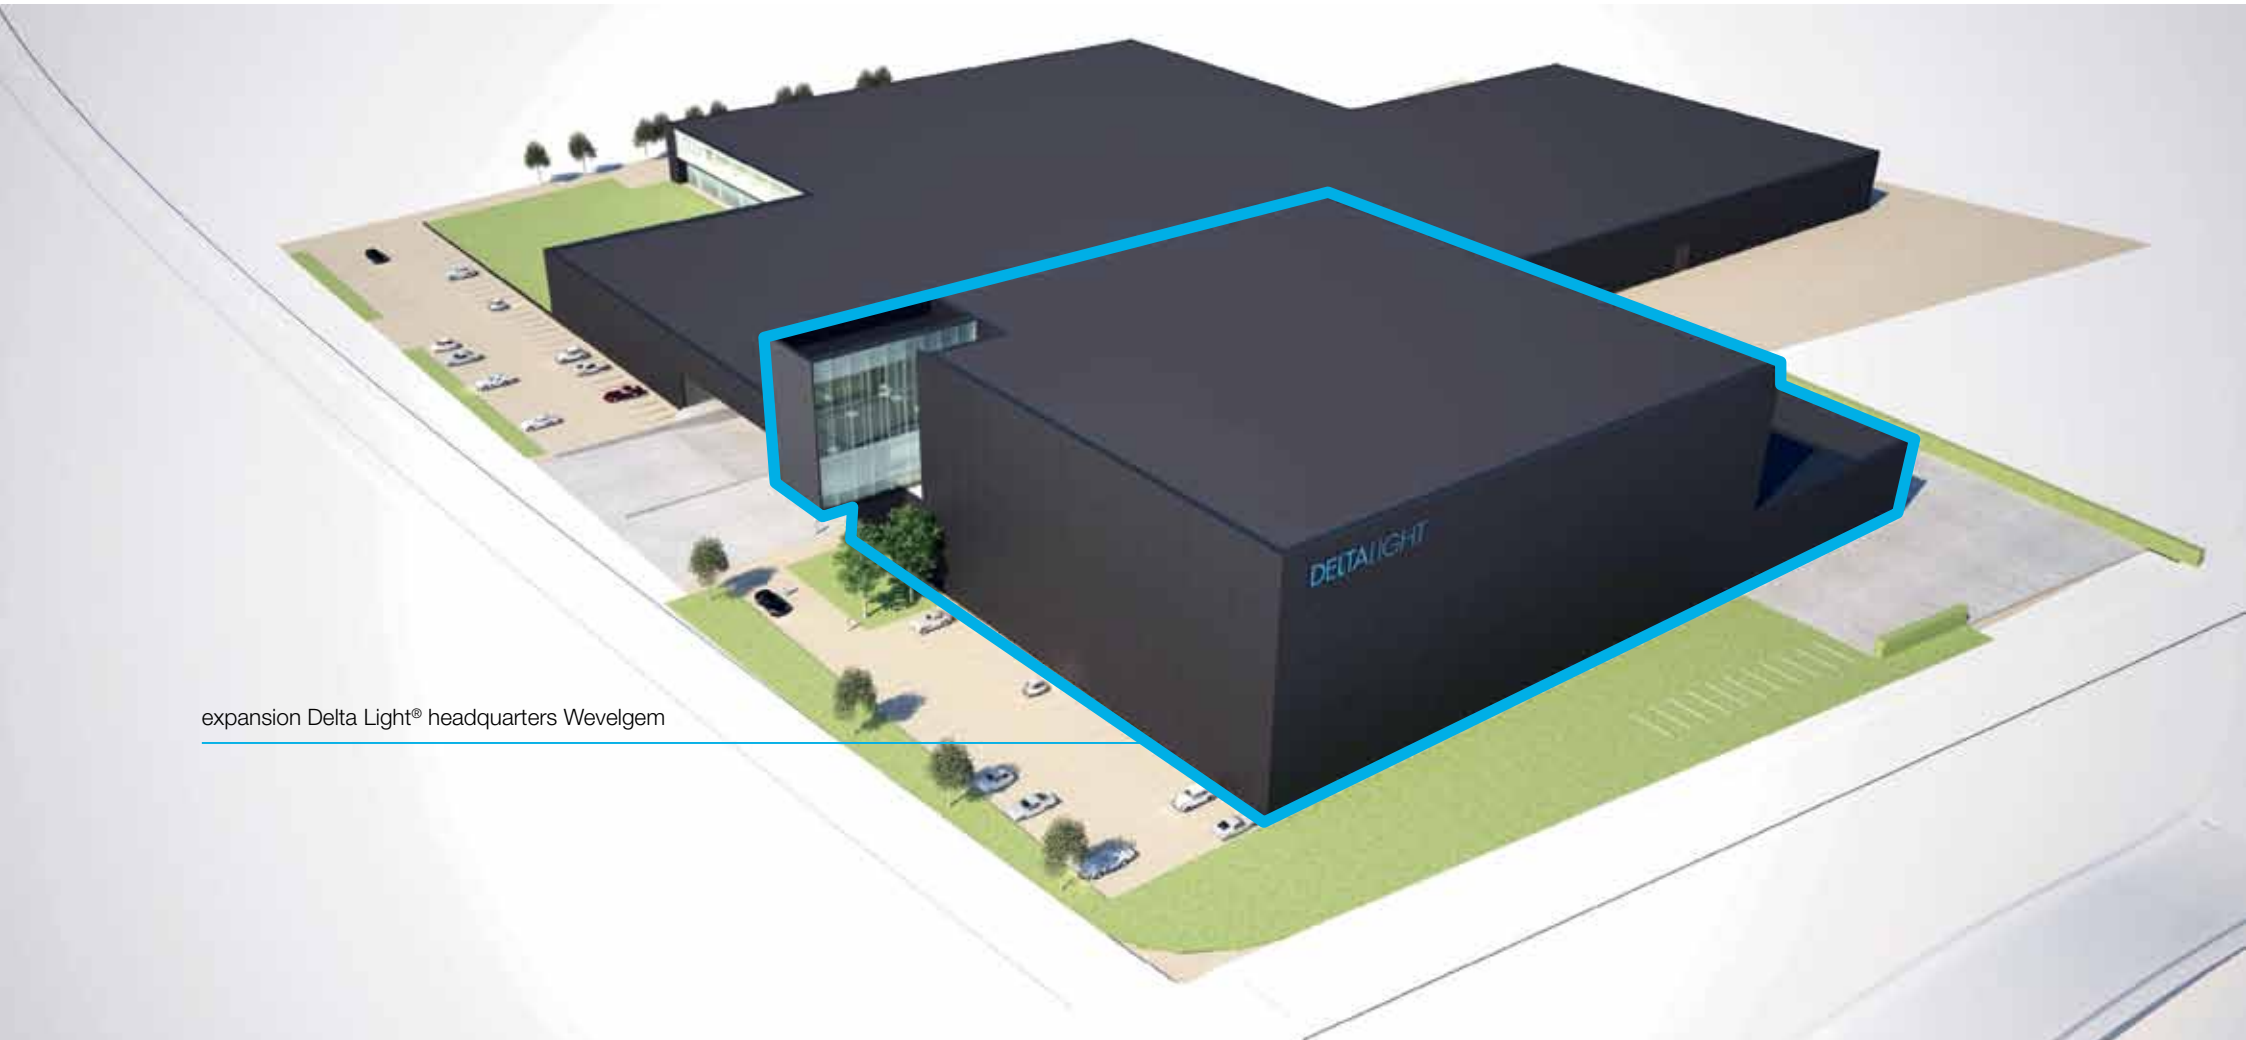

expansion Delta Light® headquarters Wevelgem
(architects Govaert & Vanhoutte)

expansion Delta Light® headquarters Wevelgem

expansion Delta Light® headquarters Wevelgem
(architects Govaert & Vanhoutte)

The Ameloot family: Jan, Peter, Paul & Katrien Ameloot