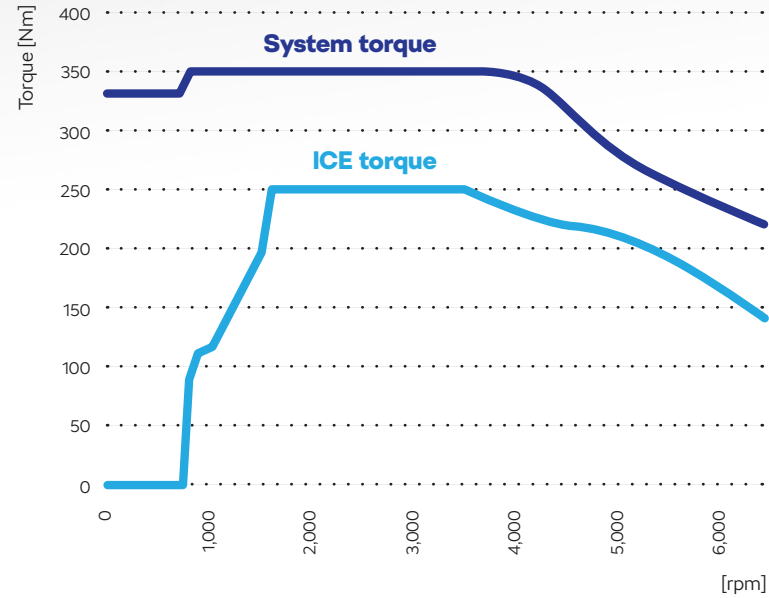

MAX. SYSTEM TORQUE: 350 Nm

MAX. ICE TORQUE: 250 Nm

MAX. SYSTEM POWER: 150 kW

MAX. ICE POWER: 110 kW