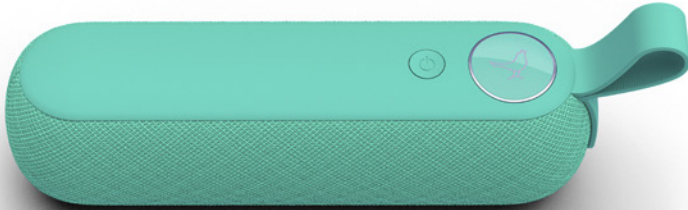

LIBRATONE TOO

THE ULTRA-HANDY LIBRATONE TOO

Shaped like your water bottle, the Libratone TOO is just as essential. Packing impressive power and a range of innovative features, it slides cleverly into the side pocket of a backpack, and sits on the ground or table as the centre of the party.

KEY FEATURES

- Bluetooth speaker
- Bluetooth +1 - creates a SoundSpace between two Libratone Bluetooth speakers or with a Libratone ZIPP*
- Connection to 2 devices simultaneously
- Speakerphone
- Setup via Libratone APP
- Water protected for IPx4 - splash proof

INPUTS

Bluetooth 4.1
3.5 mm AUX

MUSIC AND CONTENT SERVICES

If you can stream it, we can play it!

DRIVE UNITS

2x 1.5" full range drivers; 1x passive driver

ACOUSTIC PERFORMANCE

360 degree audio

POWER

More than 12 hours of play time
Charged through micro USB

DIMENSIONS AND WEIGHT

WxDxH: 21 x 6.5 x 5.9 cm
Weight: 588 g / 1.3 lbs

IN THE BOX

Speaker
USB cable
Quick guide

PRODUCT VARIANTS

Libratone TOO Cloudy Grey	EMEA#/NA# LG0020000EU3001
Libratone TOO Graphite Grey	EMEA#/NA# LG0020000EU3002
Libratone TOO Caribbean Green	EMEA#/NA# LG0020000EU3003