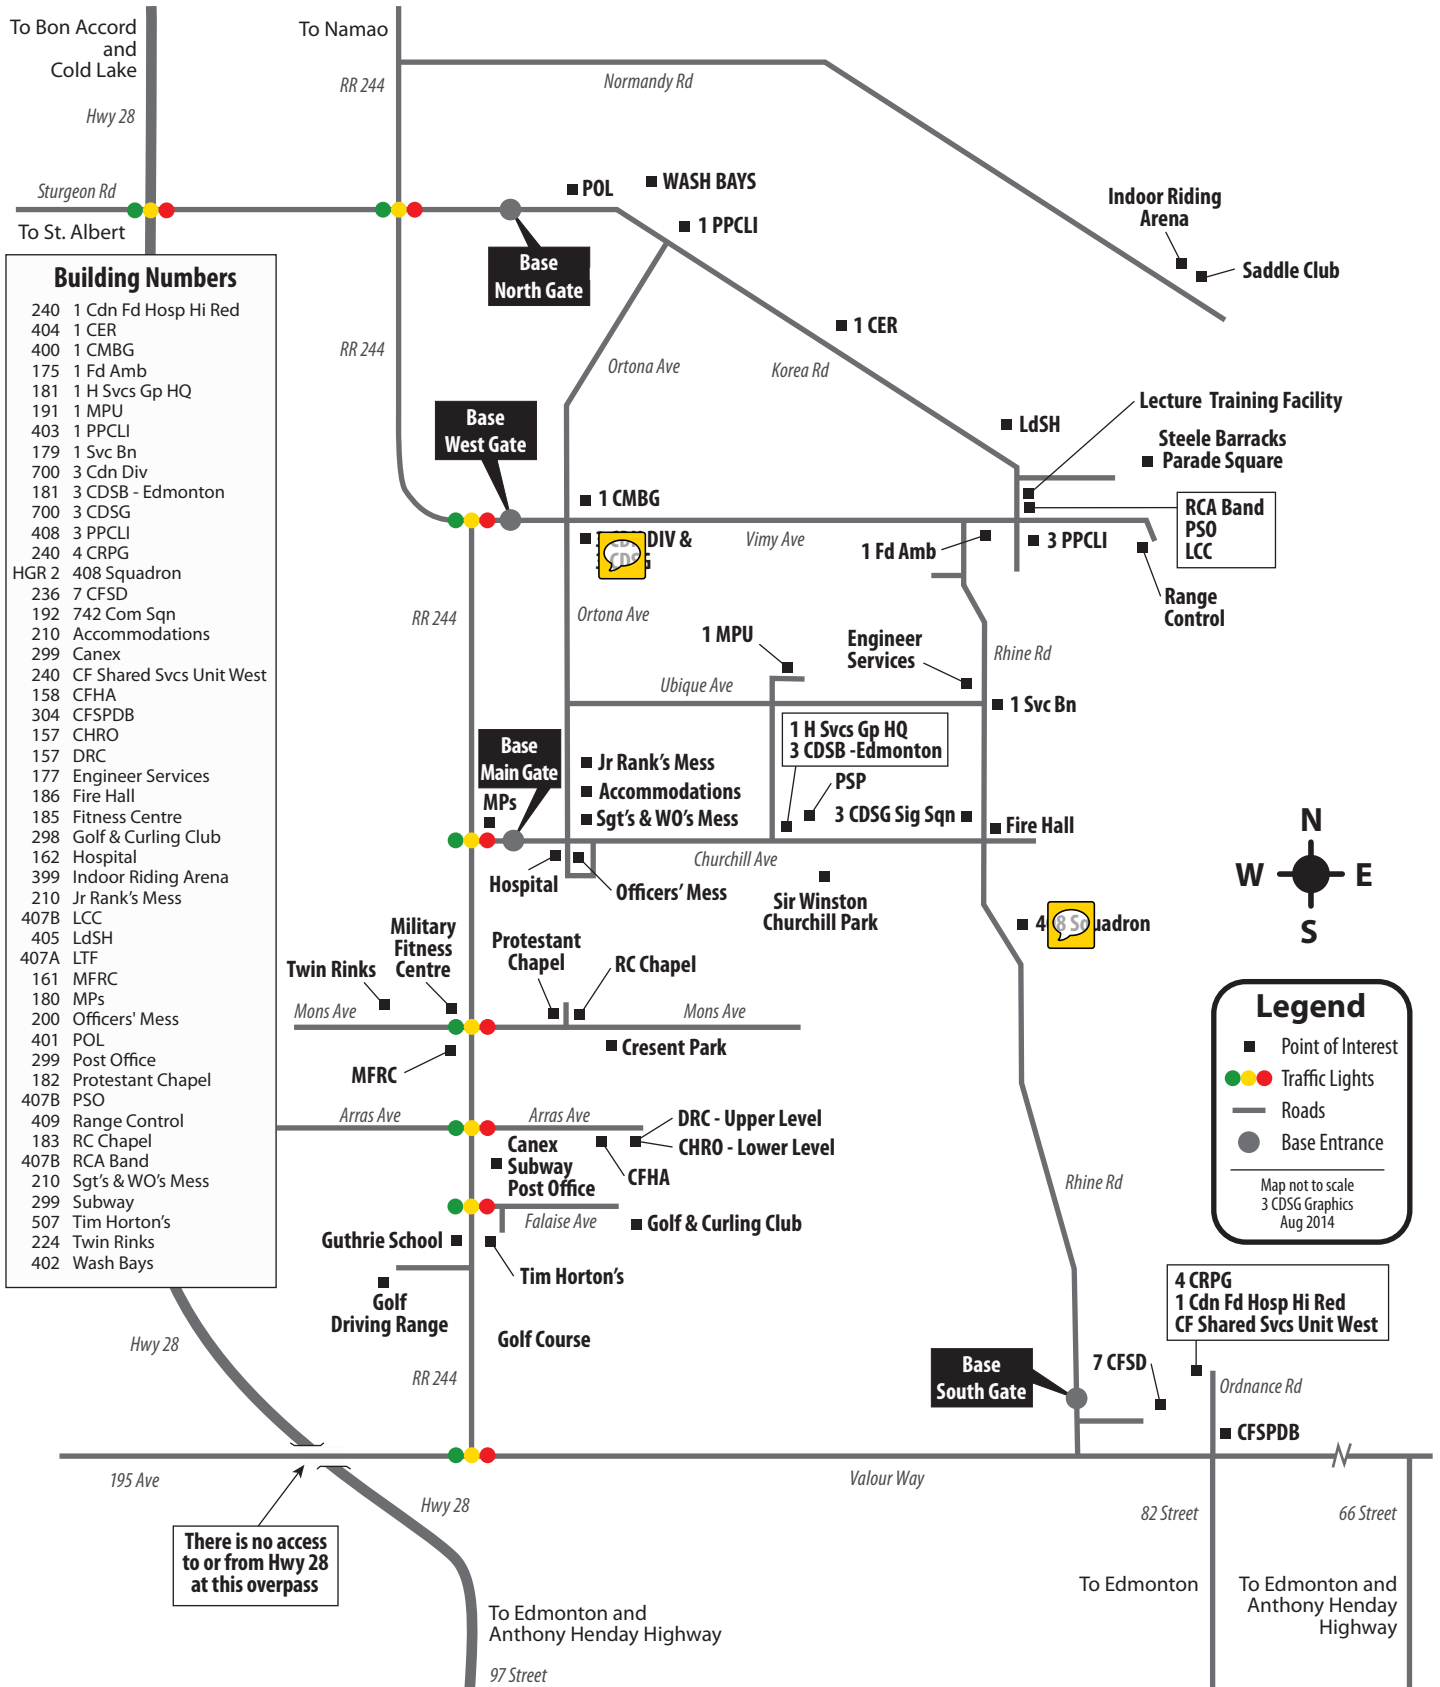

3 CDSB Edmonton Steele Barracks

Building Numbers

240	1 Cdn Fd Hosp Hi Red
404	1 CER
400	1 CMBG
175	1 Fd Amb
181	1 H Svcs Gp HQ
191	1 MPU
403	1 PPCLI
179	1 Svc Bn
700	3 Cdn Div
181	3 CDSB - Edmonton
700	3 CDSG
408	3 PPCLI
240	4 CRPG
HGR 2	408 Squadron
236	7 CFSD
192	742 Com Sqn
210	Accommodations
299	Canex
240	CF Shared Svcs Unit West
158	CFHA
304	CFSPDB
157	CHRO
157	DRC
177	Engineer Services
186	Fire Hall
185	Fitness Centre
298	Golf & Curling Club
162	Hospital
399	Indoor Riding Arena
210	Jr Rank's Mess
407B	LCC
405	LdSH
407A	LTF
161	MFRC
180	MPs
200	Officers' Mess
401	POL
299	Post Office
182	Protestant Chapel
407B	PSO
409	Range Control
183	RC Chapel
407B	RCA Band
210	Sgt's & WO's Mess
299	Subway
507	Tim Horton's
224	Twin Rinks
402	Wash Bays

Legend

- Point of Interest
- Traffic Lights
- Roads
- Base Entrance

Map not to scale
3 CDSG Graphics
Aug 2014