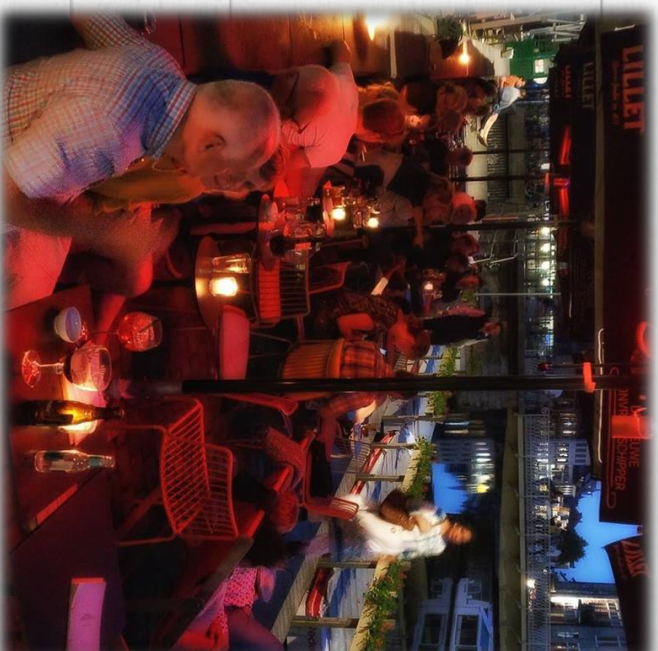

De nieuwe onvrije schipper