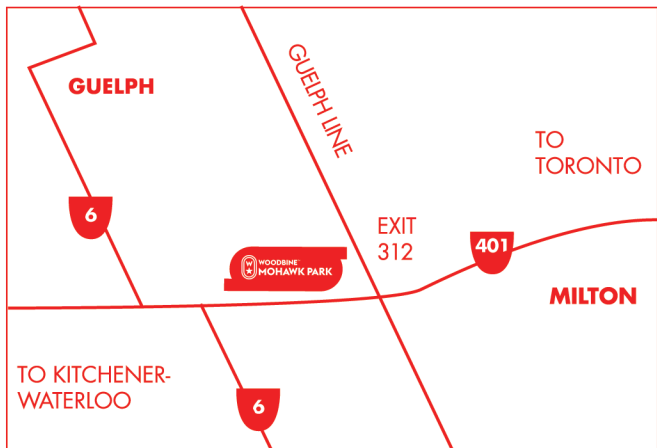

Woodbine Entertainment
cordially invites you to attend the

NORTH AMERICA CUP

POST-POSITION DRAW AND LUNCHEON

TUESDAY, JUNE 14 AT 12PM

*Lunch will be served in
Mohawk Harvest Kitchen*

WOODBINE
MOHAWK PARK

Directions to Woodbine Mohawk Park

WoodbineMohawkPark.com

Guelph Line & HWY 401, Campbellville ON
WoodbineMohawkPark.com