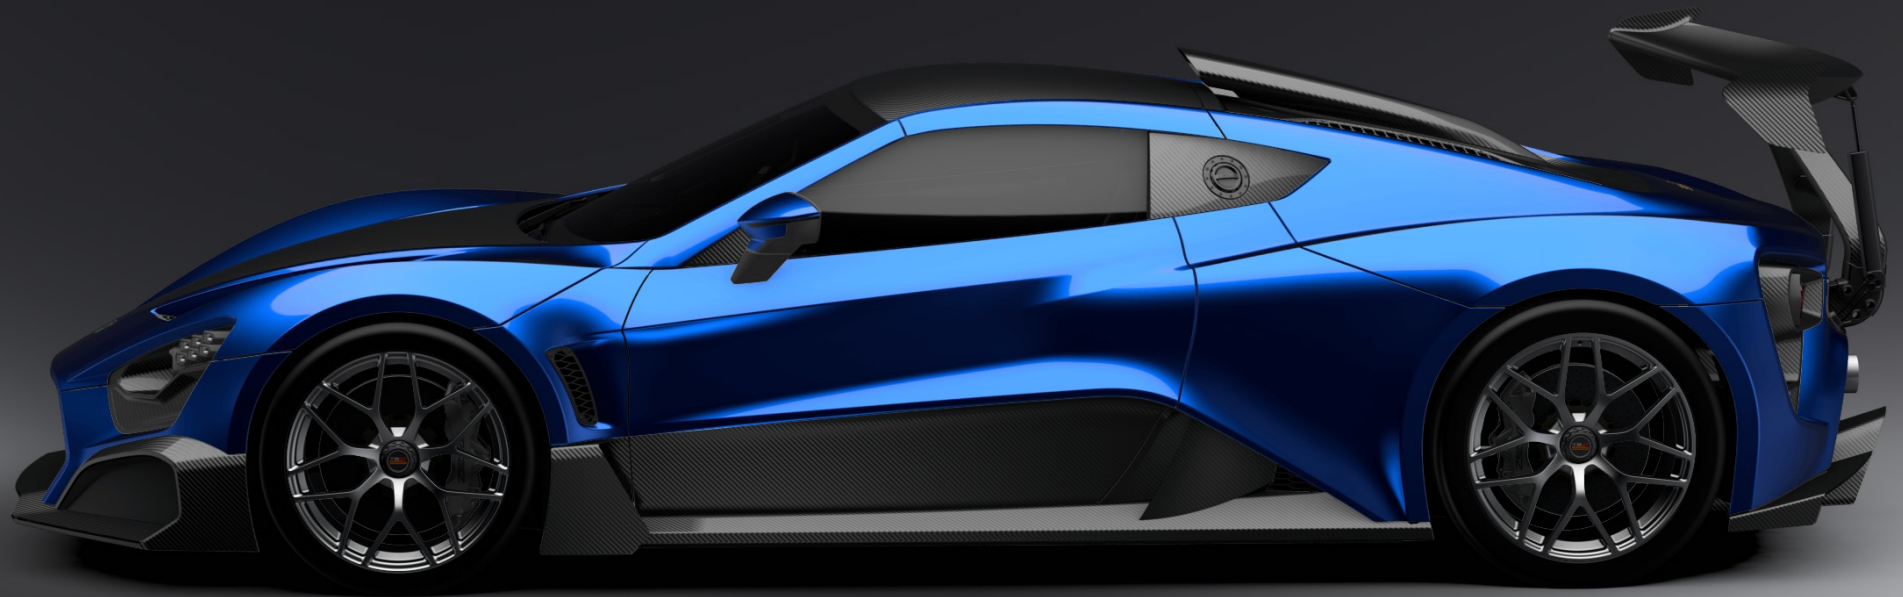

Your Personal Configuration

Body colour

Metallisk Baltisk Blå

Wheels

Aluminum Sværd Sølv

Brake calipers

Granitgrå

Carbon layout

Option B

Carbon type

4x4

Carbon tint

No tint, full

Carbon specials

No specials

Logo pack

1x1

Accent colour

No accents

Wheel accents

No accents

Interior configuration

Comfort: Driver and passenger airbag, sound system with detachable iPad Pro media interface (4G/WiFi), rear/front view camera

Upholstery

3D fabric Marineblå, Duotone seats split

Harnesses

Kulsort

Carbon type

4x4

Accents

No accents

Steering wheel stripe