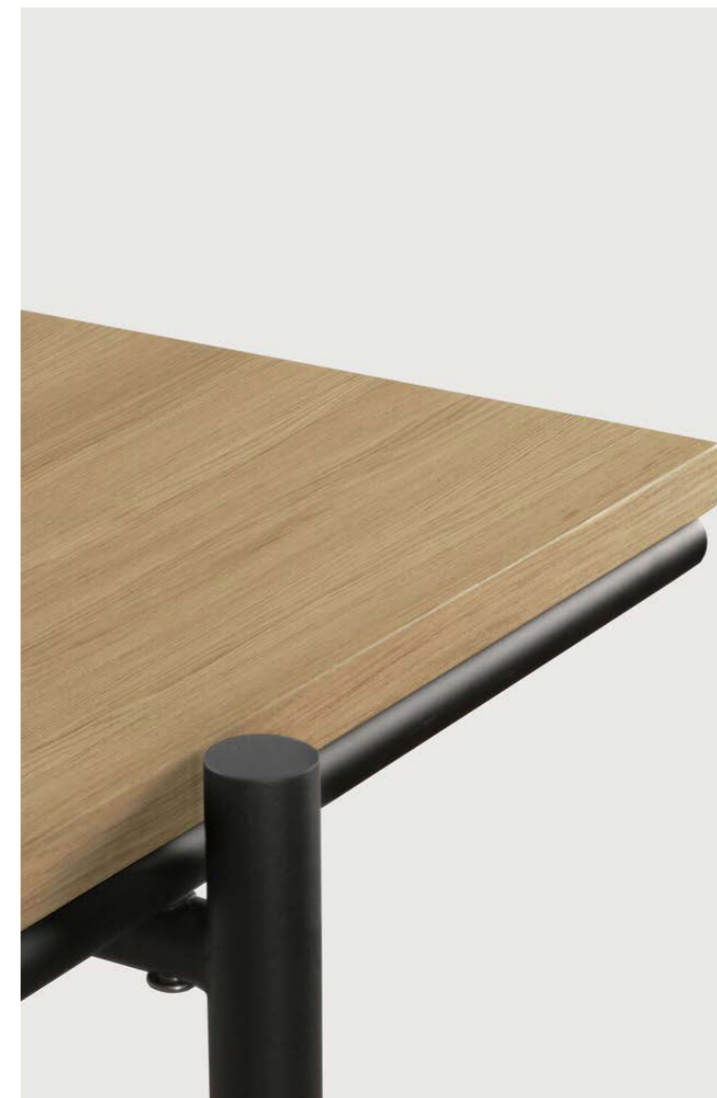

### **REPLACES THE CURRENT 170 CM / 66.9"**

50115 160 x 80 x 76 cm  
63" x 31" x 30"

Made of solid oak with a varnish finish and black metal legs.