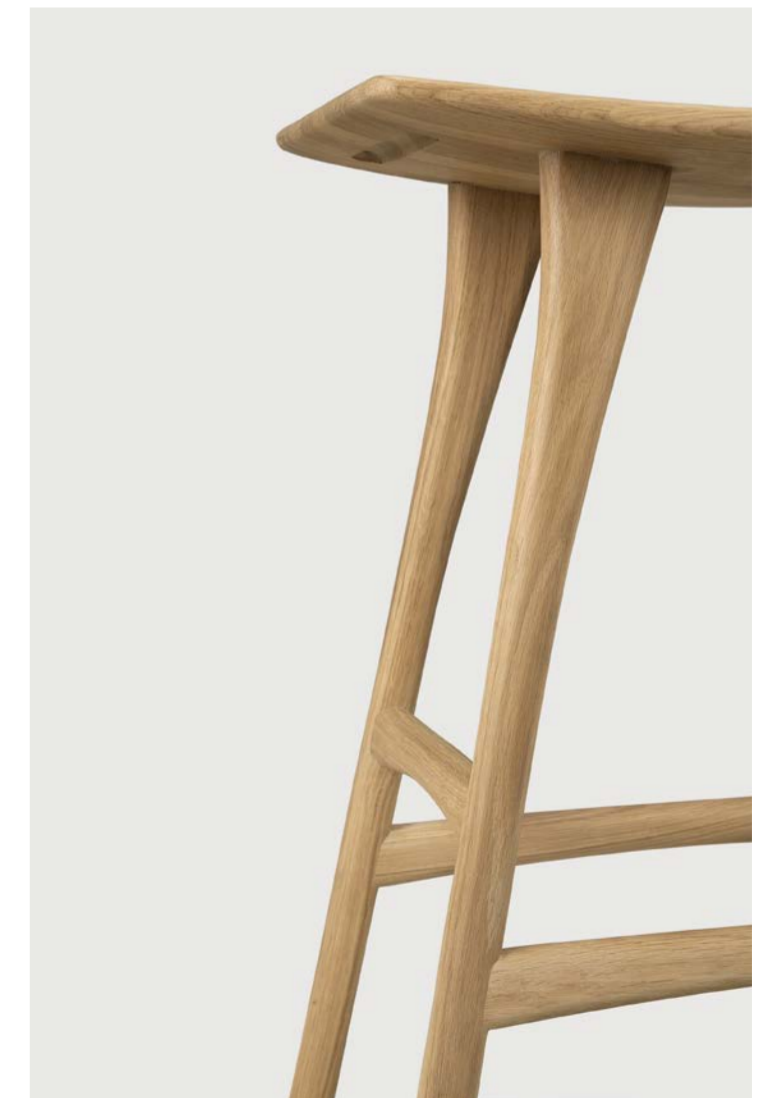

**Our icon now available  
in the oak brown colourway.**

51550 50 x 54 x 76 cm  
20" x 21" x 30"

Made from brown tainted solid oak with a varnish finish.

## OSSO COUNTER STOOL

**Height optimised to fit  
standard kitchen countertops.**

53044 57 x 33 x 67 cm  
22" x 13" x 26"

Made from solid oak with a hardwax oil finish.

OSSO COUNTER STOOL  
black

**Height optimised to fit  
standard kitchen countertops.**