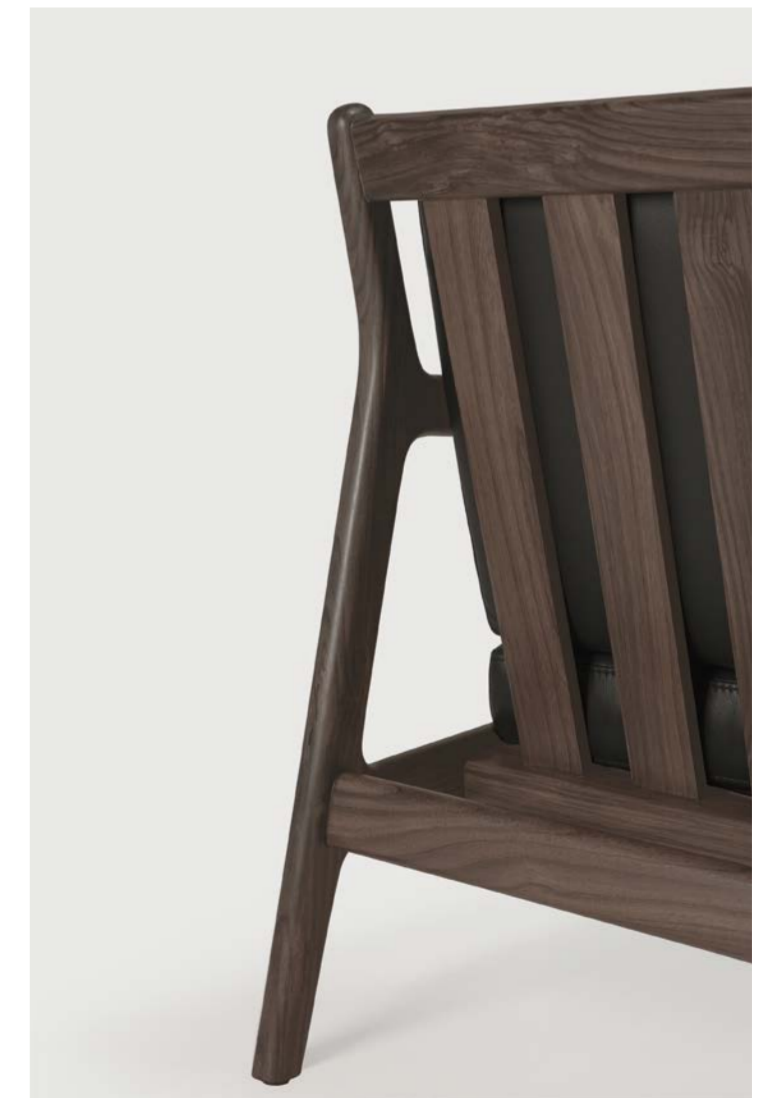

JACK LOUNGE CHAIR - black leather

DESIGNED BY JACQUES DENEFF

**An elegant
variant of the
Jack lounge chair.**

35201 69 x 87 x 73 cm
27" x 34" x 29"

Solid rosewood structure with a varnish finish and high density foam cushion upholstered with black, semi-aniline, leather.

Only available in the EU.