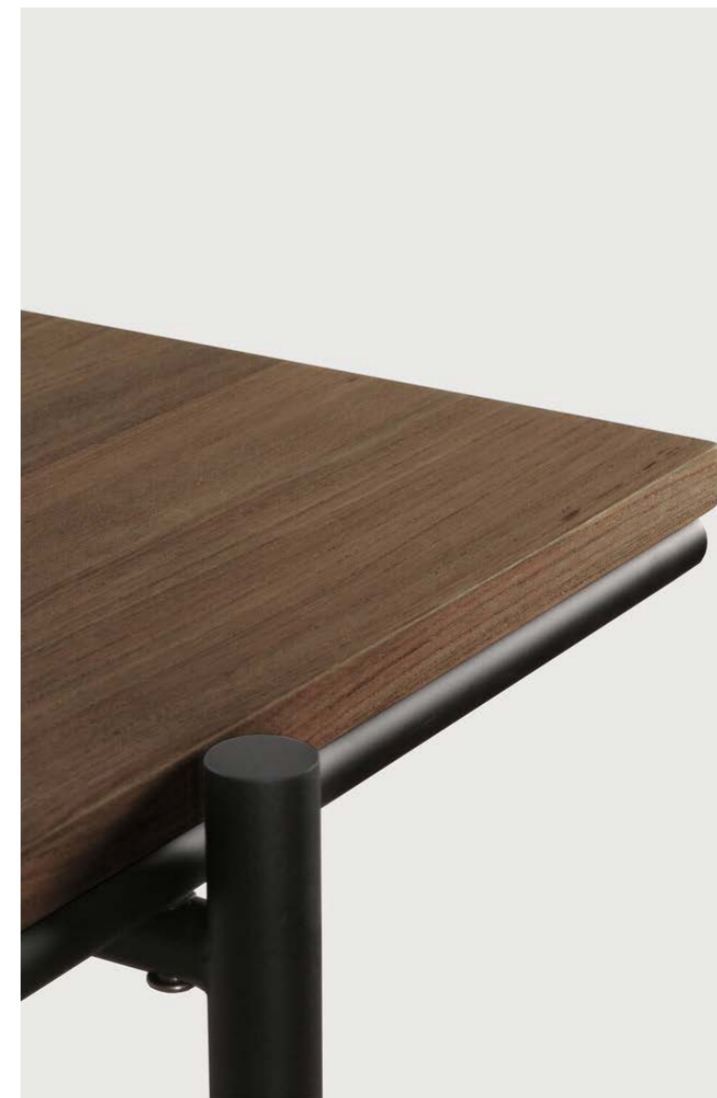

### REPLACES THE CURRENT 170 CM / 66.9"

10145 160 x 80 x 76 cm  
63" x 31" x 30"

Made from FSC® certified solid teak with black metal legs.