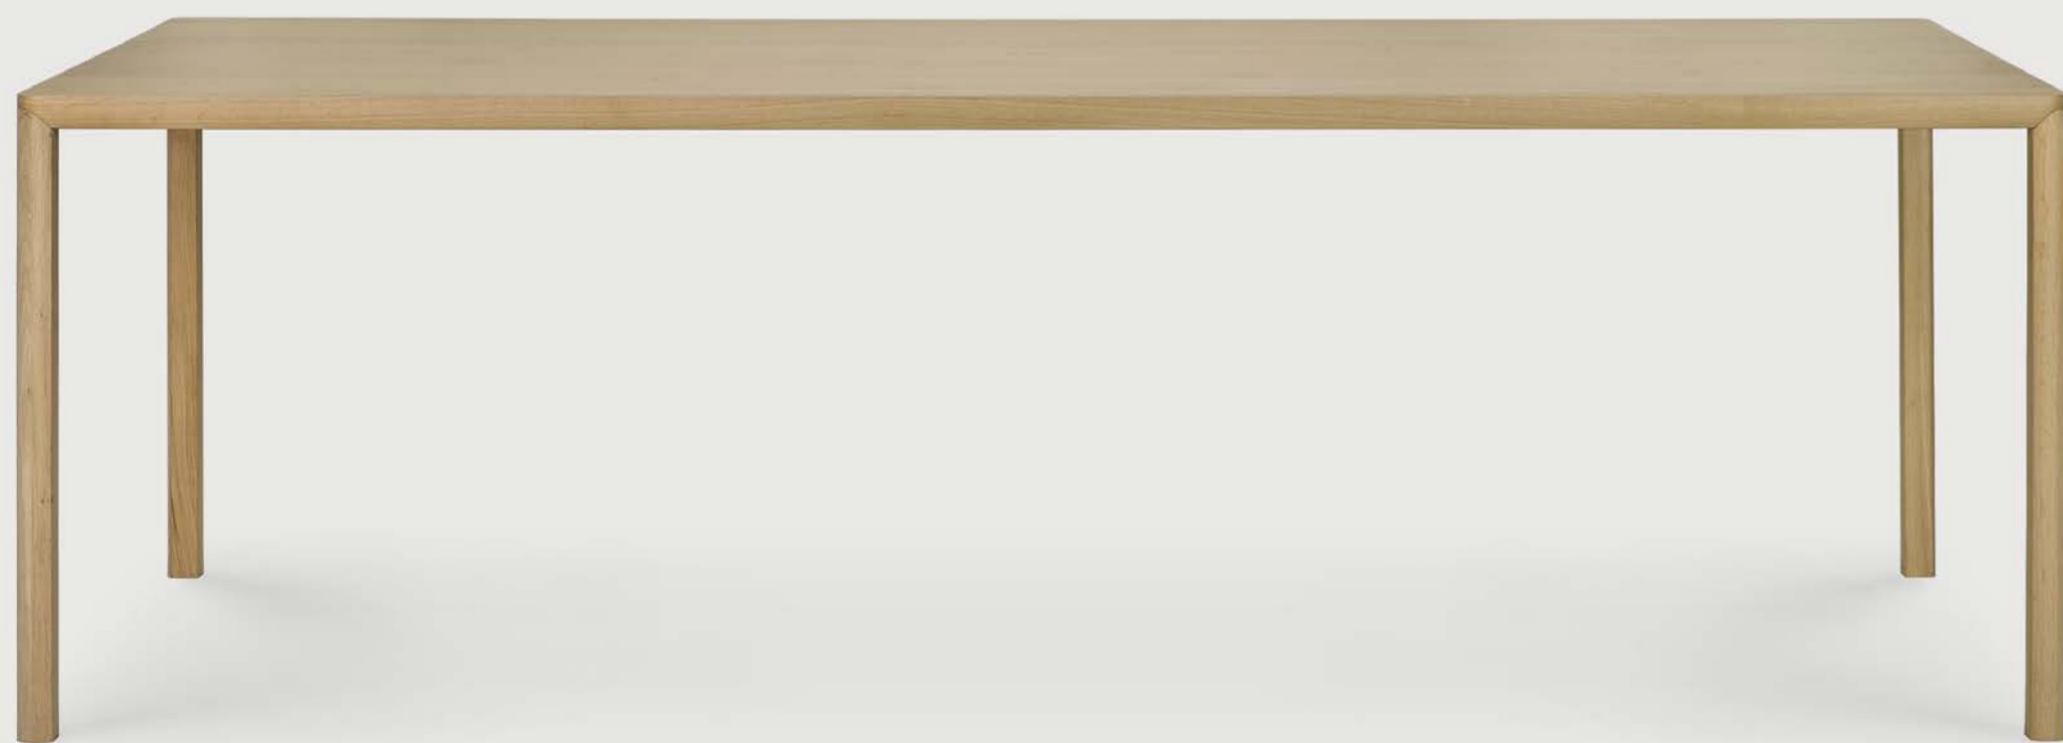

AIR DINING TABLE

DESIGNED BY ALAIN VAN HAVRE

**Our lightest, airiest,
table yet!**

50256 140 x 80 x 76 cm

55" x 31" x 30"

50257 160 x 80 x 76 cm

63" x 31" x 30"

50258 180 x 90 x 76 cm

71" x 35" x 30"

50259 200 x 95 x 76 cm

79" x 37" x 30"

50260 220 x 95 x 76 cm

87" x 37" x 30"

50261 240 x 100 x 76 cm

94" x 39" x 30"

Oak veneer table top with a varnish finish and solid wooden legs.