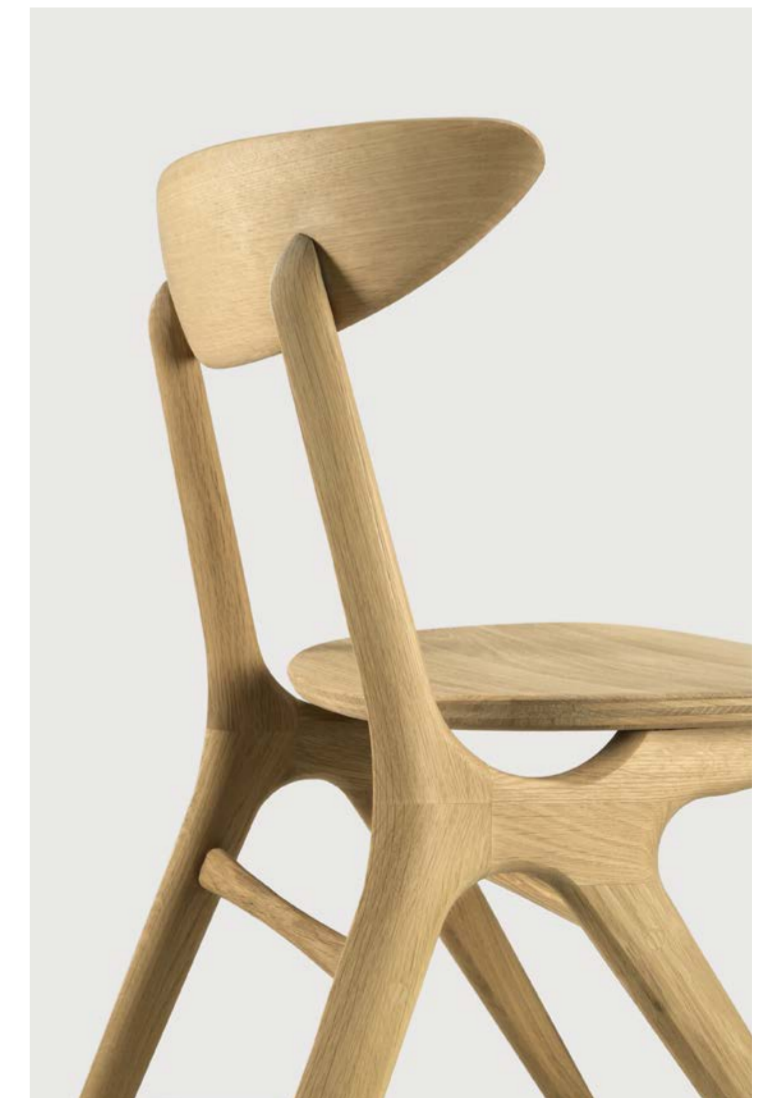

## EYE DINING CHAIR

DESIGNED BY ALAIN VAN HAVRE

**An exceptional new  
chair design.**

50677 49 x 56 x 77 cm  
19" x 22" x 30"

Made from solid oak with a hardwax oil finish.

BOK DINING CHAIR - brown  
DESIGNED BY ALAIN VAN HAVRE