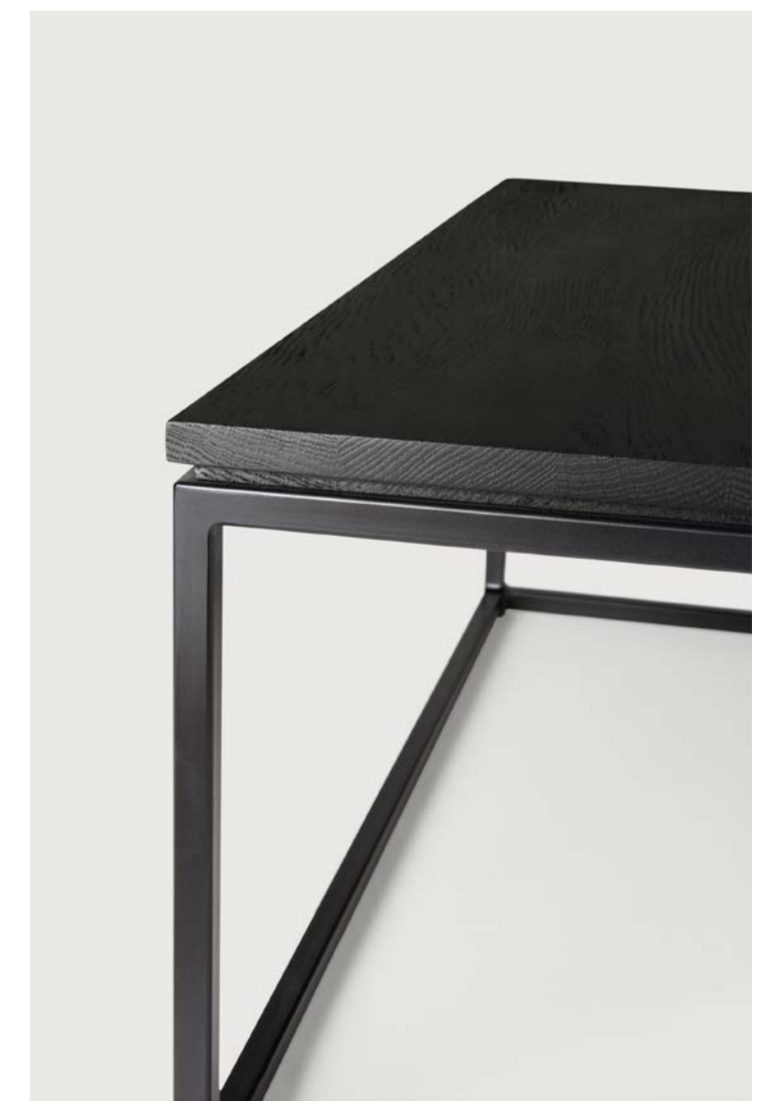

50034 250 x 100 x 76 cm

99" x 39" x 30"

Made from black tainted oak with a brushed and varnished finish,  
on a black metal base.

## THIN COFFEE TABLE - black

DESIGNED BY ALAIN VAN HAVRE

**Now produced in the popular rectangle shape.**

50519 120 x 70 x 30 cm  
47" x 28" x 12"

Made from black tainted solid oak with a brushed and varnish finish, on black metal legs.