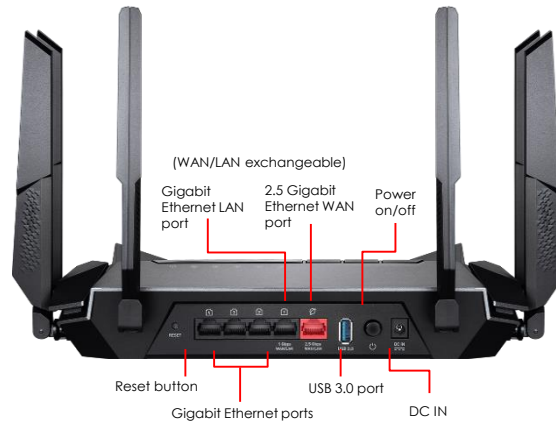

msi

RadiX AX6600

WiFi 6 Tri-Band Gaming Router

PHYSICAL INTERFACE

SPECIFICATIONS

Technical Specifications

WiFi standards

- WiFi 6 (802.11ax)
- WiFi 5 (802.11ac)
- WiFi 4 (802.11n)
- 802.11g
- 802.11b
- 802.11a

WiFi speed

- 2.4GHz AX: 2x2(Tx/Rx) 1024/256-QAM 20/40MHz, up to 573.5Mbps
- 5GHz-1 AX: 2x2(Tx/Rx) 1024/256-QAM 20/40/80MHz, Up to 1201 Mbps
- 5GHz-2 AX: 4x4(Tx/Rx) 1024/256-QAM 20/40/80/160MHz, Up to 4804 Mbps

WiFi encryption

- WPA-PSK / WPA2-PSK / WPA3-PSK

WiFi features

- MU-MIMO
- OFDMA
- 1024-QAM
- Beamforming
- Guest WiFi/ Multiple SSID
- Smart connect
- WPS
- WiFi schedule

Quad-core 1.8GHz processor

256MB flash and 512MB DDR4 RAM

Six high-performance antennas

Wired interface

- One 2.5G WAN port
- Four 1G LAN port
- One USB 3.0 port

USB application

- DLNA
- Samba Server
- FTP Server
- Safely Remove

System management

- Web GUI
- App (IOS and Android)
- MSI center

Operation mode

- Router
- AP

Key features

- AI QoS
- Parental control
- MSI First
- Game accelerator

Physical Specifications

Dimensions

- 338x224x198 mm/
  13.3x8.8x7.8 inch

Weight

- 1.09kg / 2.40lb

Power rating

- 12V/3.5A

Package Contents

- RadiX AX6600 WiFi 6 Tri-Band Gaming Router (GRAX66)
- Ethernet cable
- Quick start guide
- Power adapter

Maximum wireless signal rate derived from IEEE 802.11 specifications. Actual data throughput and wireless coverage will vary and lowered by network and environmental factors, including volume and density of network traffic, obstacles and building construction.

© 2023 Micro-Star Int'l Co.Ltd. MSI is a registered trademark of Micro-Star Int'l Co.Ltd. All rights reserved

DS-M-GB-01-GRAX66