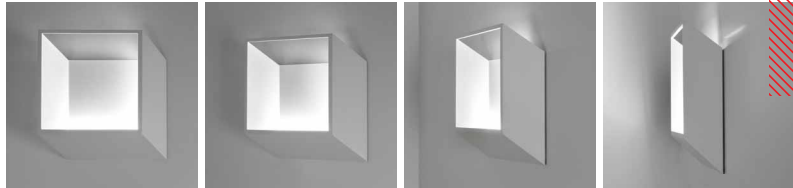

SPY TUBE W

SPY TUBE B

SPY TUBE MMAT

Spy ^{led}
 interior ceiling recessed

PATENTED EX-CENTRIC ROTATION SYSTEM®

 DELTALIGHT®

Superdome ^{led}
interior ceiling suspended

Gaboo^{led}

interior ceiling suspended / wall surface

Pogo ^{led}
interior wall surface

Forty-5^{led}
interior wall surface

Finnline^{led}
profile

PATENTED EX-CENTRIC ROTATION SYSTEM®

DELTA LIGHT®

Finnline^{led}
profile