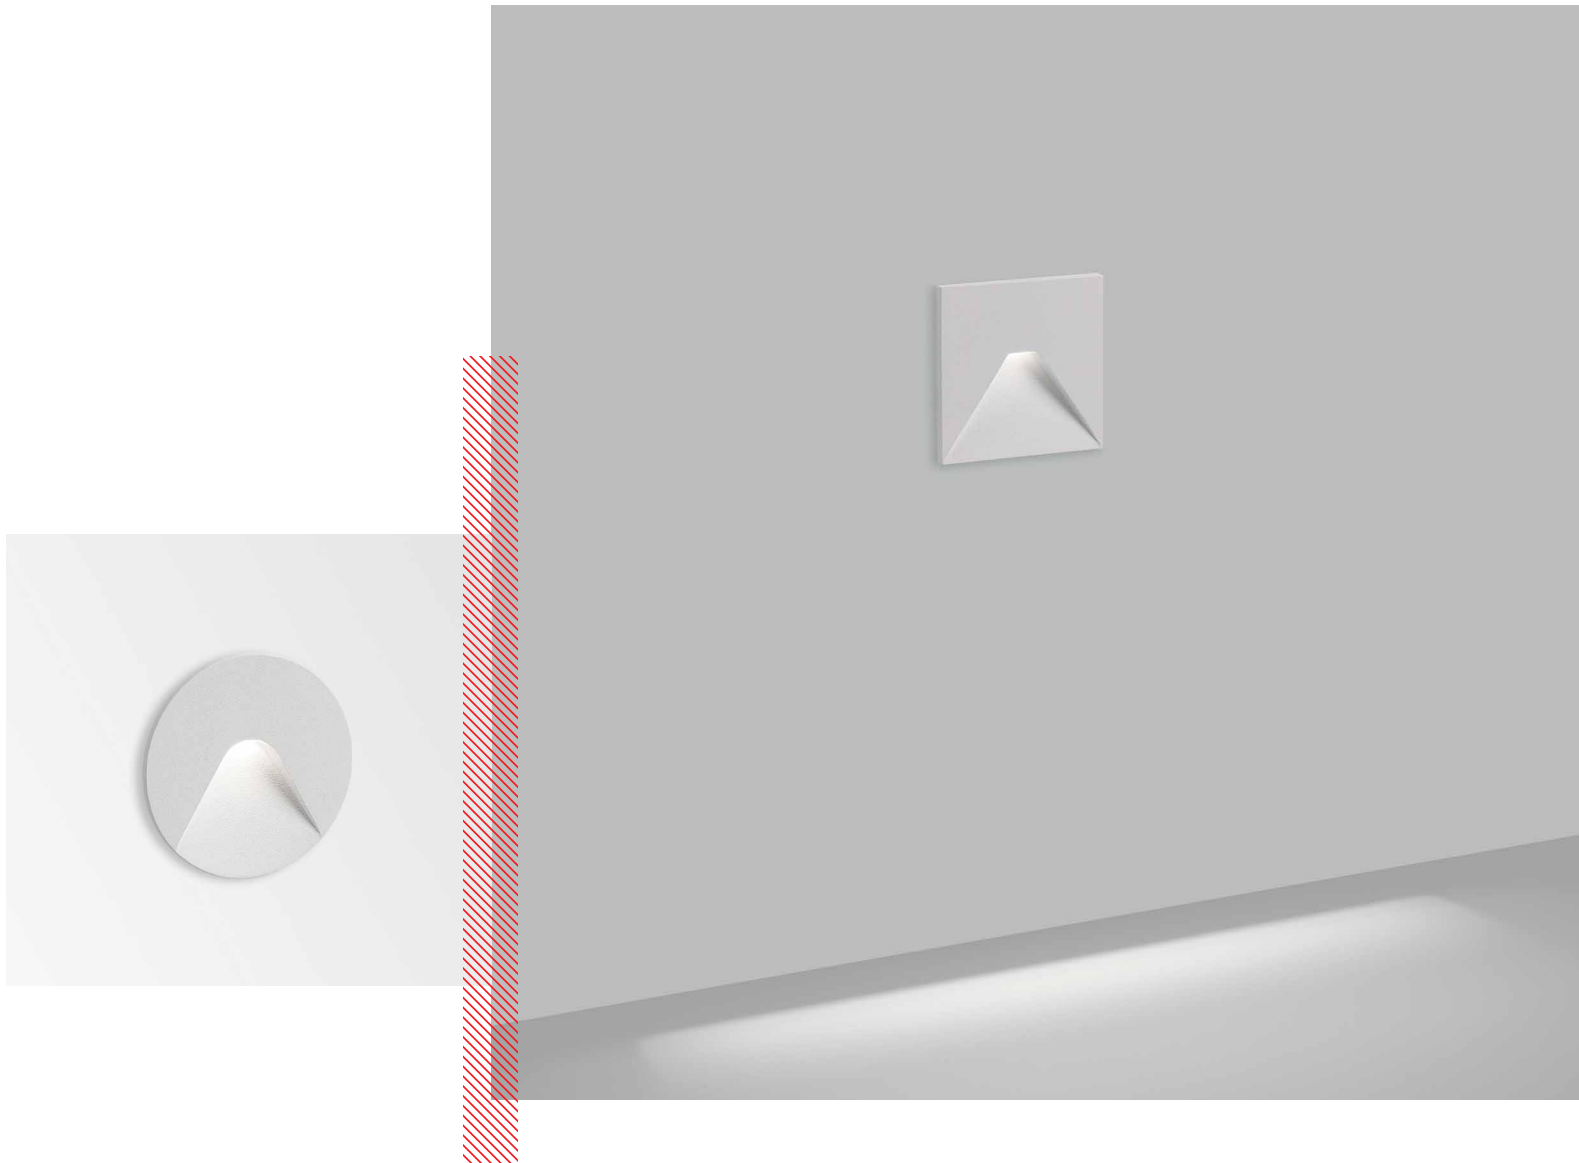

Logic Mini ^{led}
exterior wall recessed