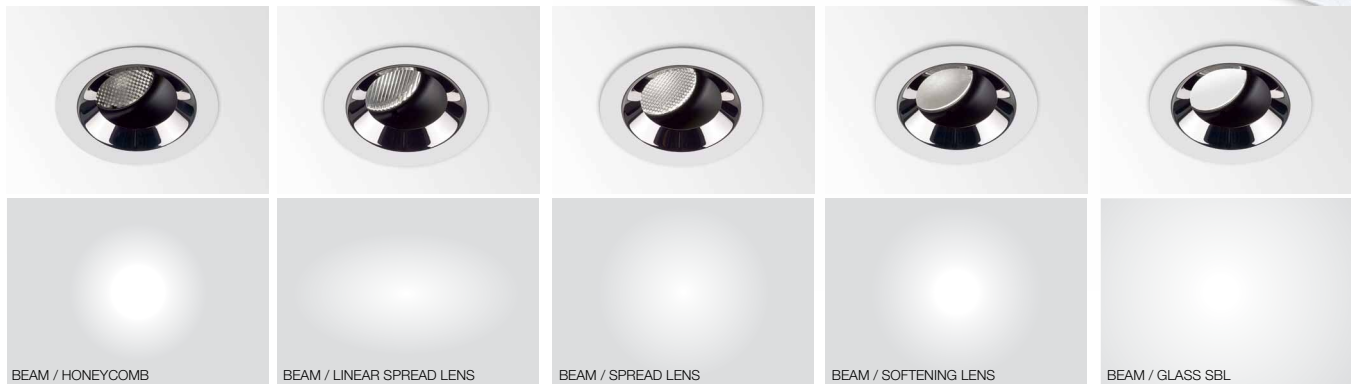

iMAX[®] WALLWASH
+ iMAX[®] COVER ROUND WALLWASH B-B

iMax[®] +  / Soft Ceiling[®]
interior ceiling recessed

iMax[®] + ^{led} / Soft Ceiling[®]

interior ceiling recessed

BEAM / HONEYCOMB

BEAM / LINEAR SPREAD LENS

BEAM / SPREAD LENS

BEAM / SOFTENING LENS

BEAM / GLASS SBL

PATENTED EX-CENTRIC ROTATION SYSTEM[®]

PATENTED EX-CENTRIC ROTATION SYSTEM®

Mini Spy^{led}
interior ceiling recessed

DELTA LIGHT®

SPY ST

SPY TUBE W

SPY TUBE B

SPY TUBE MMAT

Spy ^{led}
 interior ceiling recessed

PATENTED EX-CENTRIC ROTATION SYSTEM®

 DELTALIGHT®

Superdome ^{led}
interior ceiling suspended

Gaboo^{led}

interior ceiling suspended / wall surface

Pogo ^{led}
interior wall surface

Forty-5^{led}
interior wall surface

Finnline^{led}
profile

PATENTED EX-CENTRIC ROTATION SYSTEM®

DELTA LIGHT®

Finnline^{led}
profile