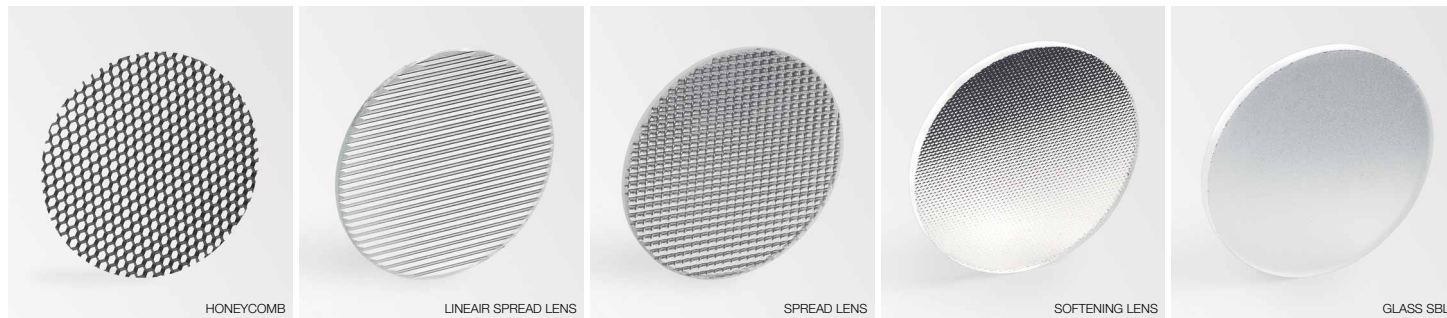

interior ceiling suspended / wall surface

Pogo ^{led}
interior wall surface

Forty-5^{led}
interior wall surface

Finnline^{led}
profile

PATENTED EX-CENTRIC ROTATION SYSTEM®

DELTA LIGHT®

Finnline^{led}
profile

PATENTED EX-CENTRIC ROTATION SYSTEM®

DELTA LIGHT®

Logic Mini ^{led}
exterior wall recessed

Logic F2^{led}

Logic F1^{led}
exterior floor recessed

Logic R A Wallwash ^{LED}
exterior floor recessed

HONEYCOMB

LINEAIR SPREAD LENS