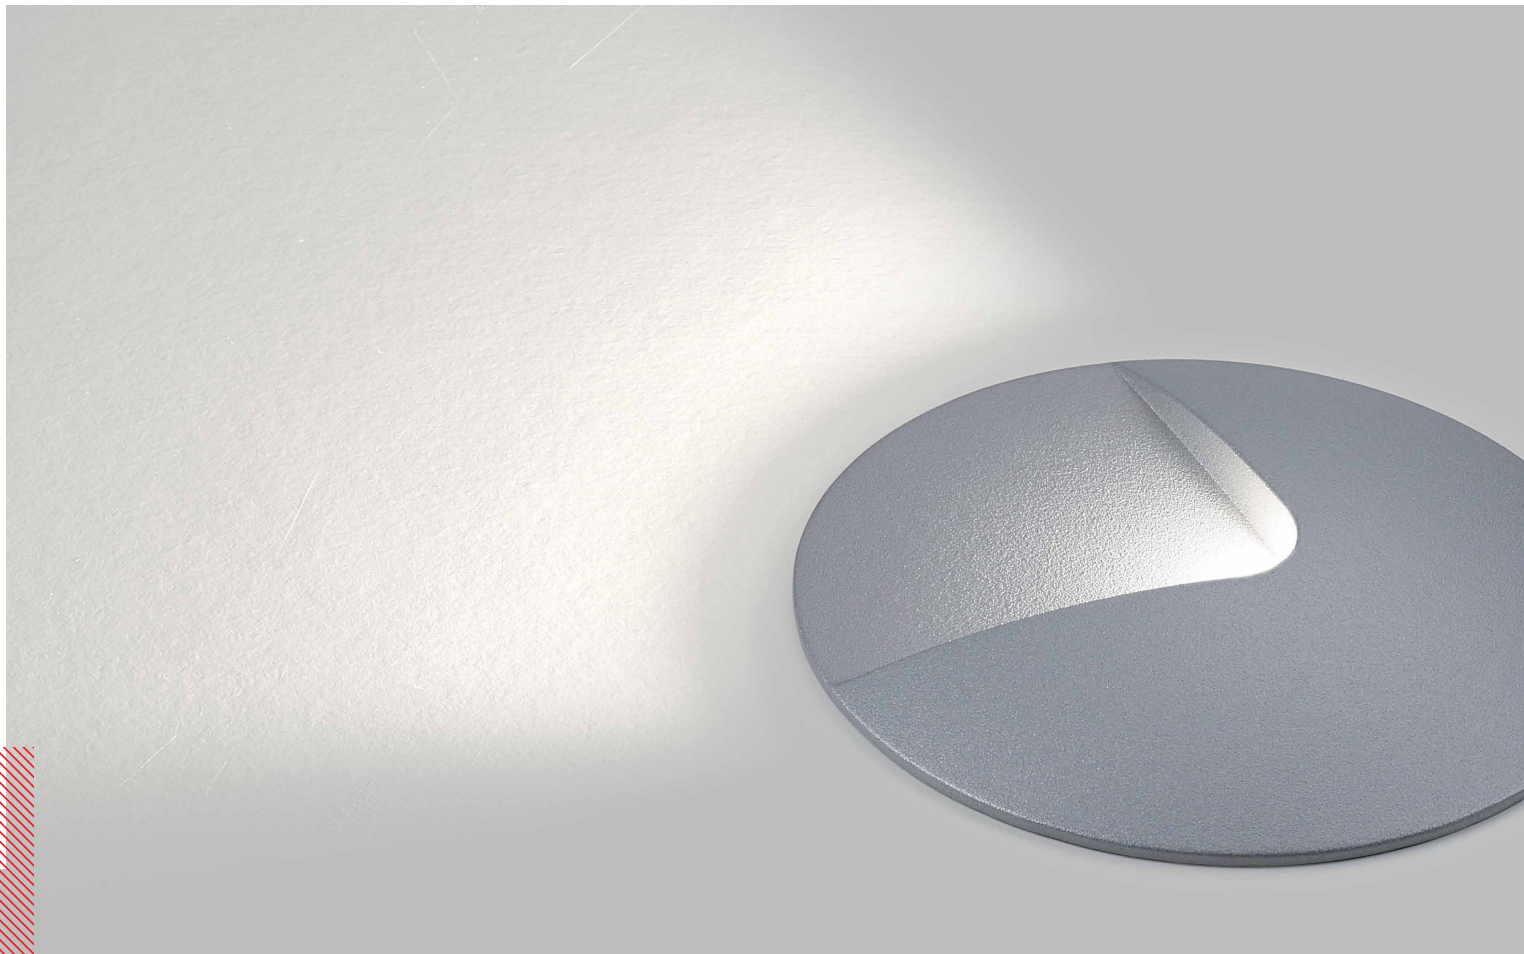

Logic F2^{led}

Logic F1^{led}
exterior floor recessed