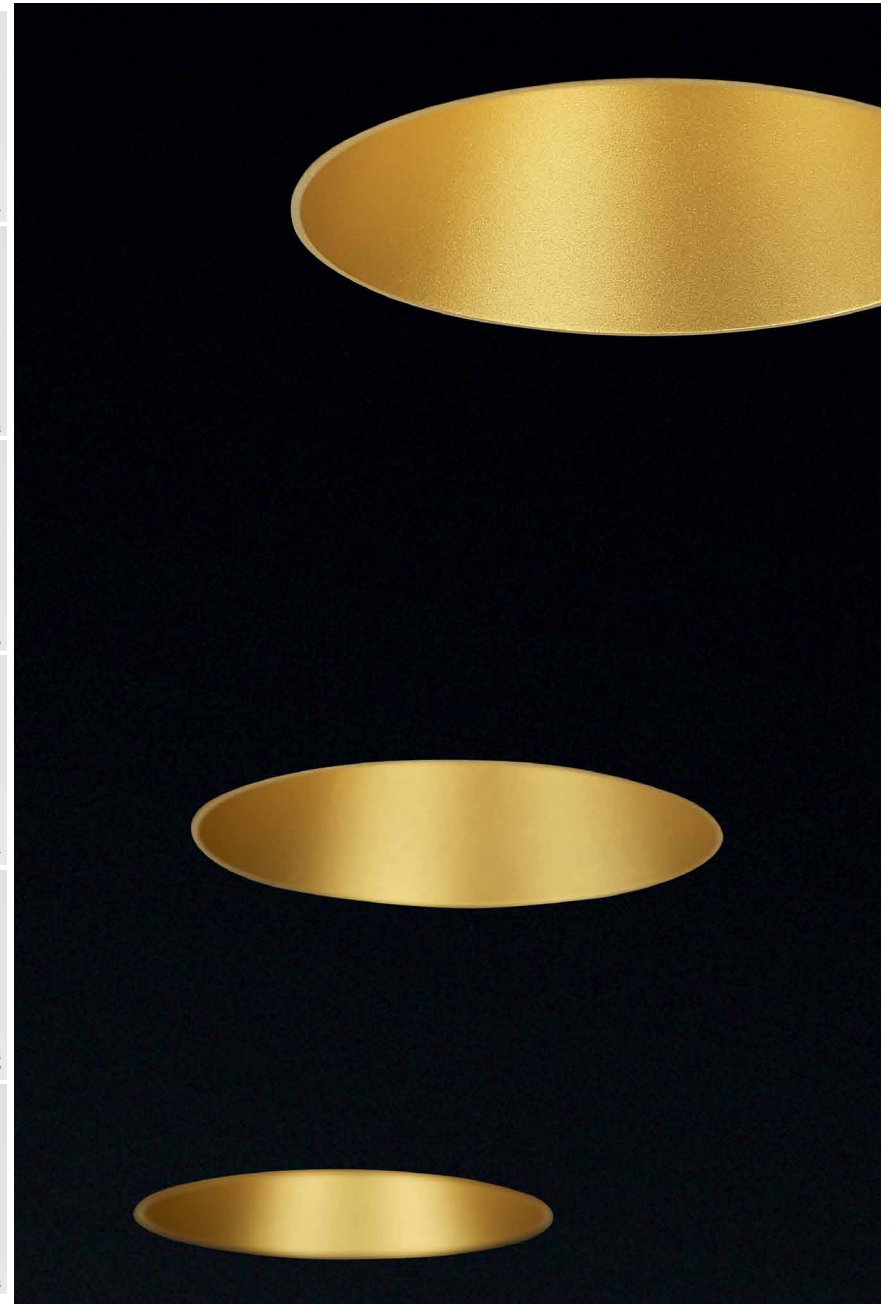

iMAX® WALLWASH
+ iMAX® COVER ROUND WALLWASH B-B