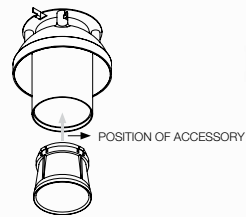

BEAM / SPREAD LENS

BEAM / SOFTENING LENS

BEAM / GLASS SBL

PATENTED EX-CENTRIC ROTATION SYSTEM[®]

PATENTED EX-CENTRIC ROTATION SYSTEM®

Mini Spy^{led}
interior ceiling recessed

DELTA LIGHT®

SPY ST

SPY TUBE W

SPY TUBE B

SPY TUBE MMAT

Spy ^{led}
 interior ceiling recessed

PATENTED EX-CENTRIC ROTATION SYSTEM®

 DELTALIGHT®

Superdome ^{led}
interior ceiling suspended

Gaboo^{led}