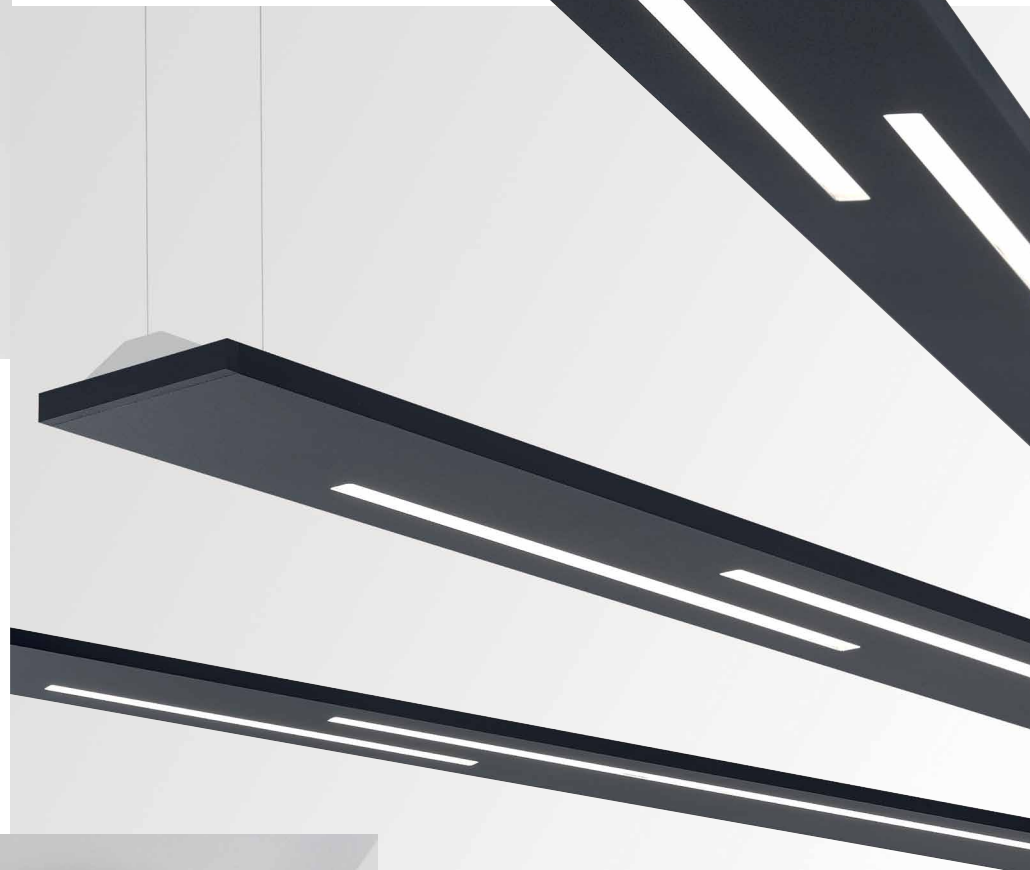

interior ceiling suspended / wall surface

Pogo ^{led}
interior wall surface

Forty-5^{led}
interior wall surface

Finnline^{led}
profile

PATENTED EX-CENTRIC ROTATION SYSTEM®

DELTA LIGHT®

Finnline^{led}
profile