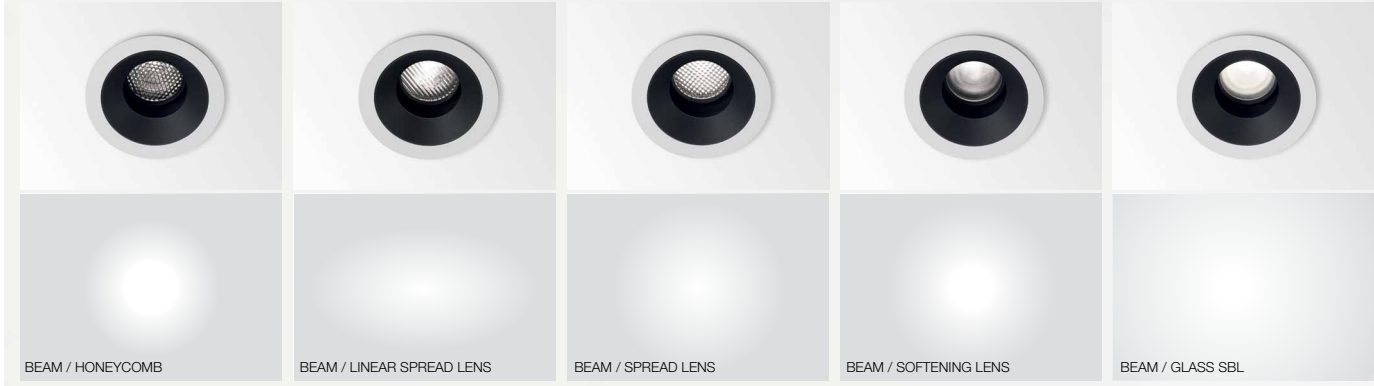

 DELTALIGHT®

the
lighting
bible®

New
Collection
2014-2015

iMax®

iMax® Adjustable

iMax® Adjustable Trimless

iMax® Wallwash

iMax[®] / Soft Ceiling[®]
interior ceiling recessed

BEAM / HONEYCOMB

BEAM / LINEAR SPREAD LENS

BEAM / SPREAD LENS

BEAM / SOFTENING LENS

BEAM / GLASS SBL

iMax[®] led / Soft Ceiling[®]

interior ceiling recessed

iMax[®] / Soft Ceiling[®]

interior ceiling recessed

iMAX[®] + iMAX[®] COVER ROUND W-MMAT

iMAX[®] + iMAX[®] COVER ROUND FLUSH B-B

iMAX[®] ADJUSTABLE + iMAX[®] COVER ROUND

iMAX[®] ADJUSTABLE + iMAX[®] COVER SQUARE B-MMAT

iMAX[®] ADJUSTABLE TRIMLESS
+ iMAX[®] COVER ROUND TRIMLESS W

iMAX[®] WALLWASH
+ iMAX[®] COVER ROUND WALLWASH B-B

iMax[®] +  / Soft Ceiling[®]
interior ceiling recessed

iMax[®] + ^{led} / Soft Ceiling[®]

interior ceiling recessed

BEAM / HONEYCOMB

BEAM / LINEAR SPREAD LENS