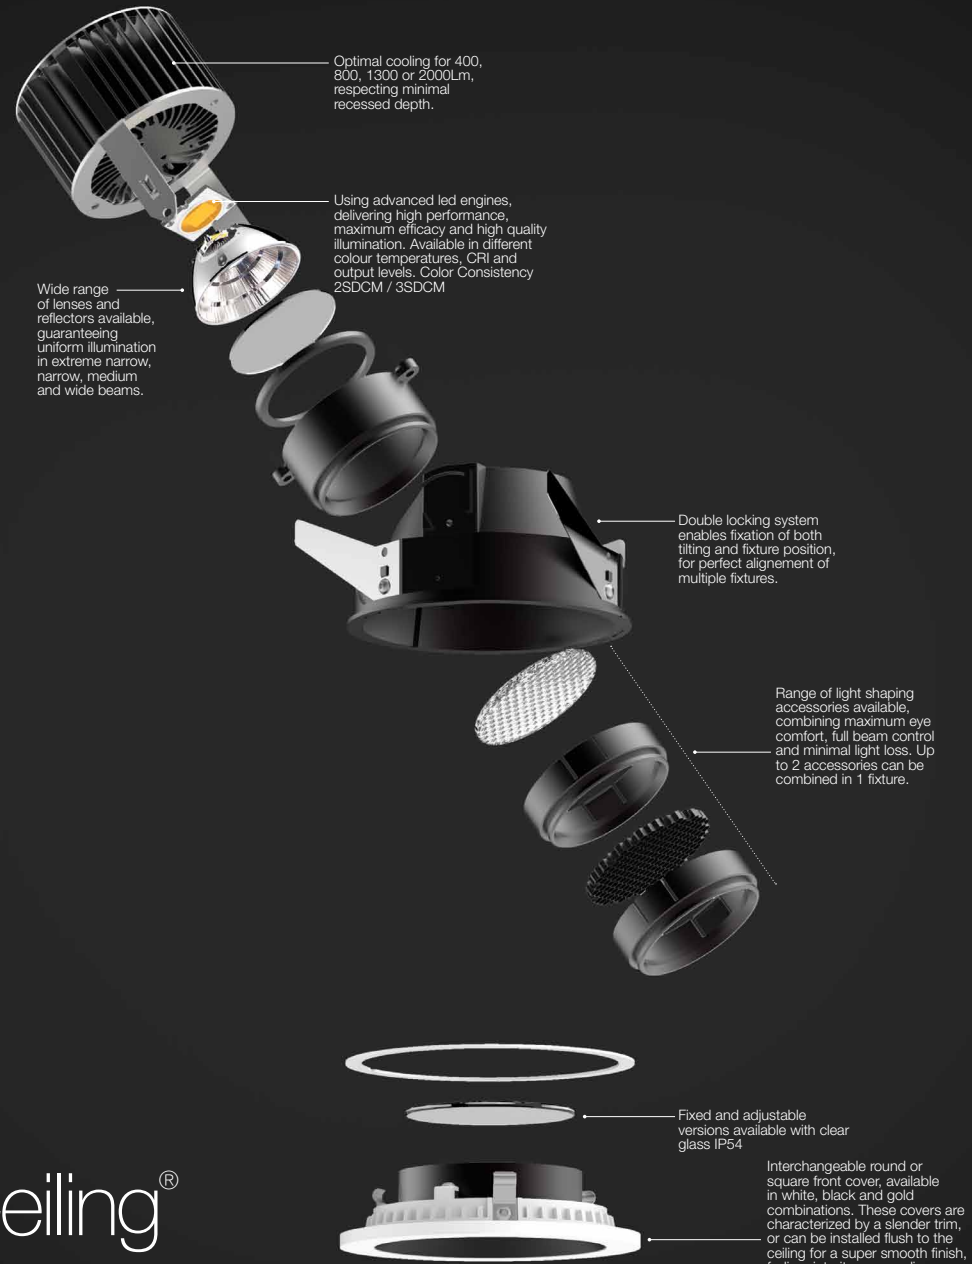

 DELTALIGHT®

the
lighting
bible®

New
Collection
2014-2015

iMax®

iMax® Adjustable

iMax® Adjustable Trimless

iMax® Wallwash

iMax[®] / Soft Ceiling[®]
interior ceiling recessed

BEAM / HONEYCOMB

BEAM / LINEAR SPREAD LENS

BEAM / SPREAD LENS

BEAM / SOFTENING LENS

BEAM / GLASS SBL

iMax[®] led / Soft Ceiling[®]

interior ceiling recessed

iMax[®] / Soft Ceiling[®]

interior ceiling recessed

iMAX[®] + iMAX[®] COVER ROUND W-MMAT

iMAX[®] + iMAX[®] COVER ROUND FLUSH B-B

iMAX[®] ADJUSTABLE + iMAX[®] COVER ROUND

iMAX[®] ADJUSTABLE + iMAX[®] COVER SQUARE B-MMAT

iMAX[®] ADJUSTABLE TRIMLESS
+ iMAX[®] COVER ROUND TRIMLESS W

iMAX[®] WALLWASH
+ iMAX[®] COVER ROUND WALLWASH B-B

iMax[®] +  / Soft Ceiling[®]
interior ceiling recessed

iMax[®] + ^{led} / Soft Ceiling[®]

interior ceiling recessed

BEAM / HONEYCOMB

BEAM / LINEAR SPREAD LENS